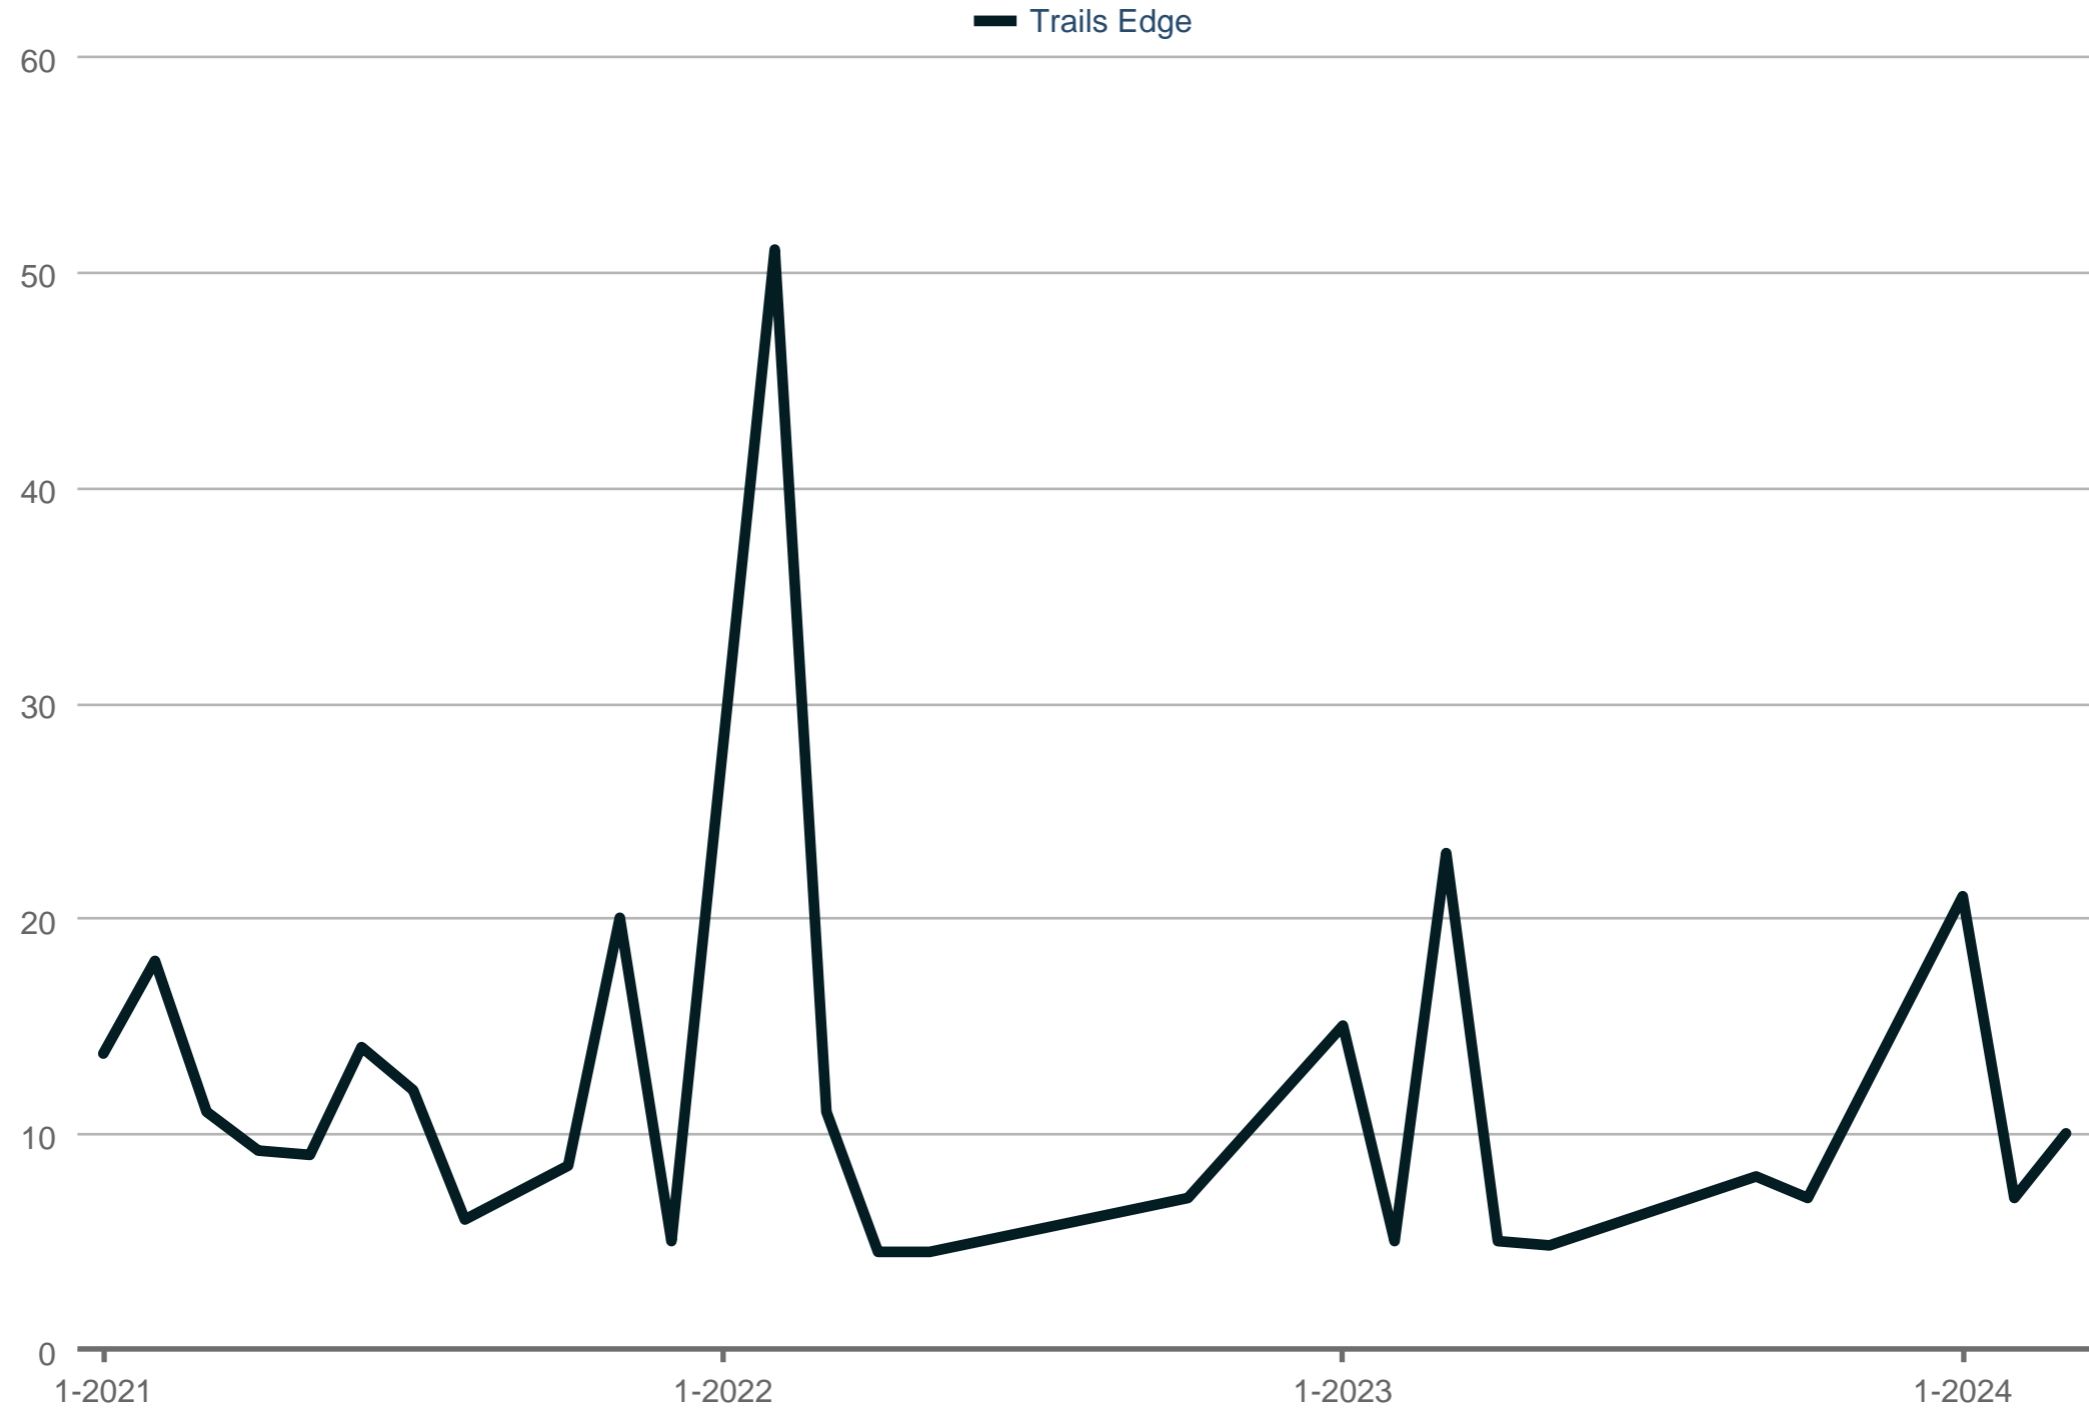

Average Showings to Pending

Each data point is one month of activity. Data is from April 23, 2024.