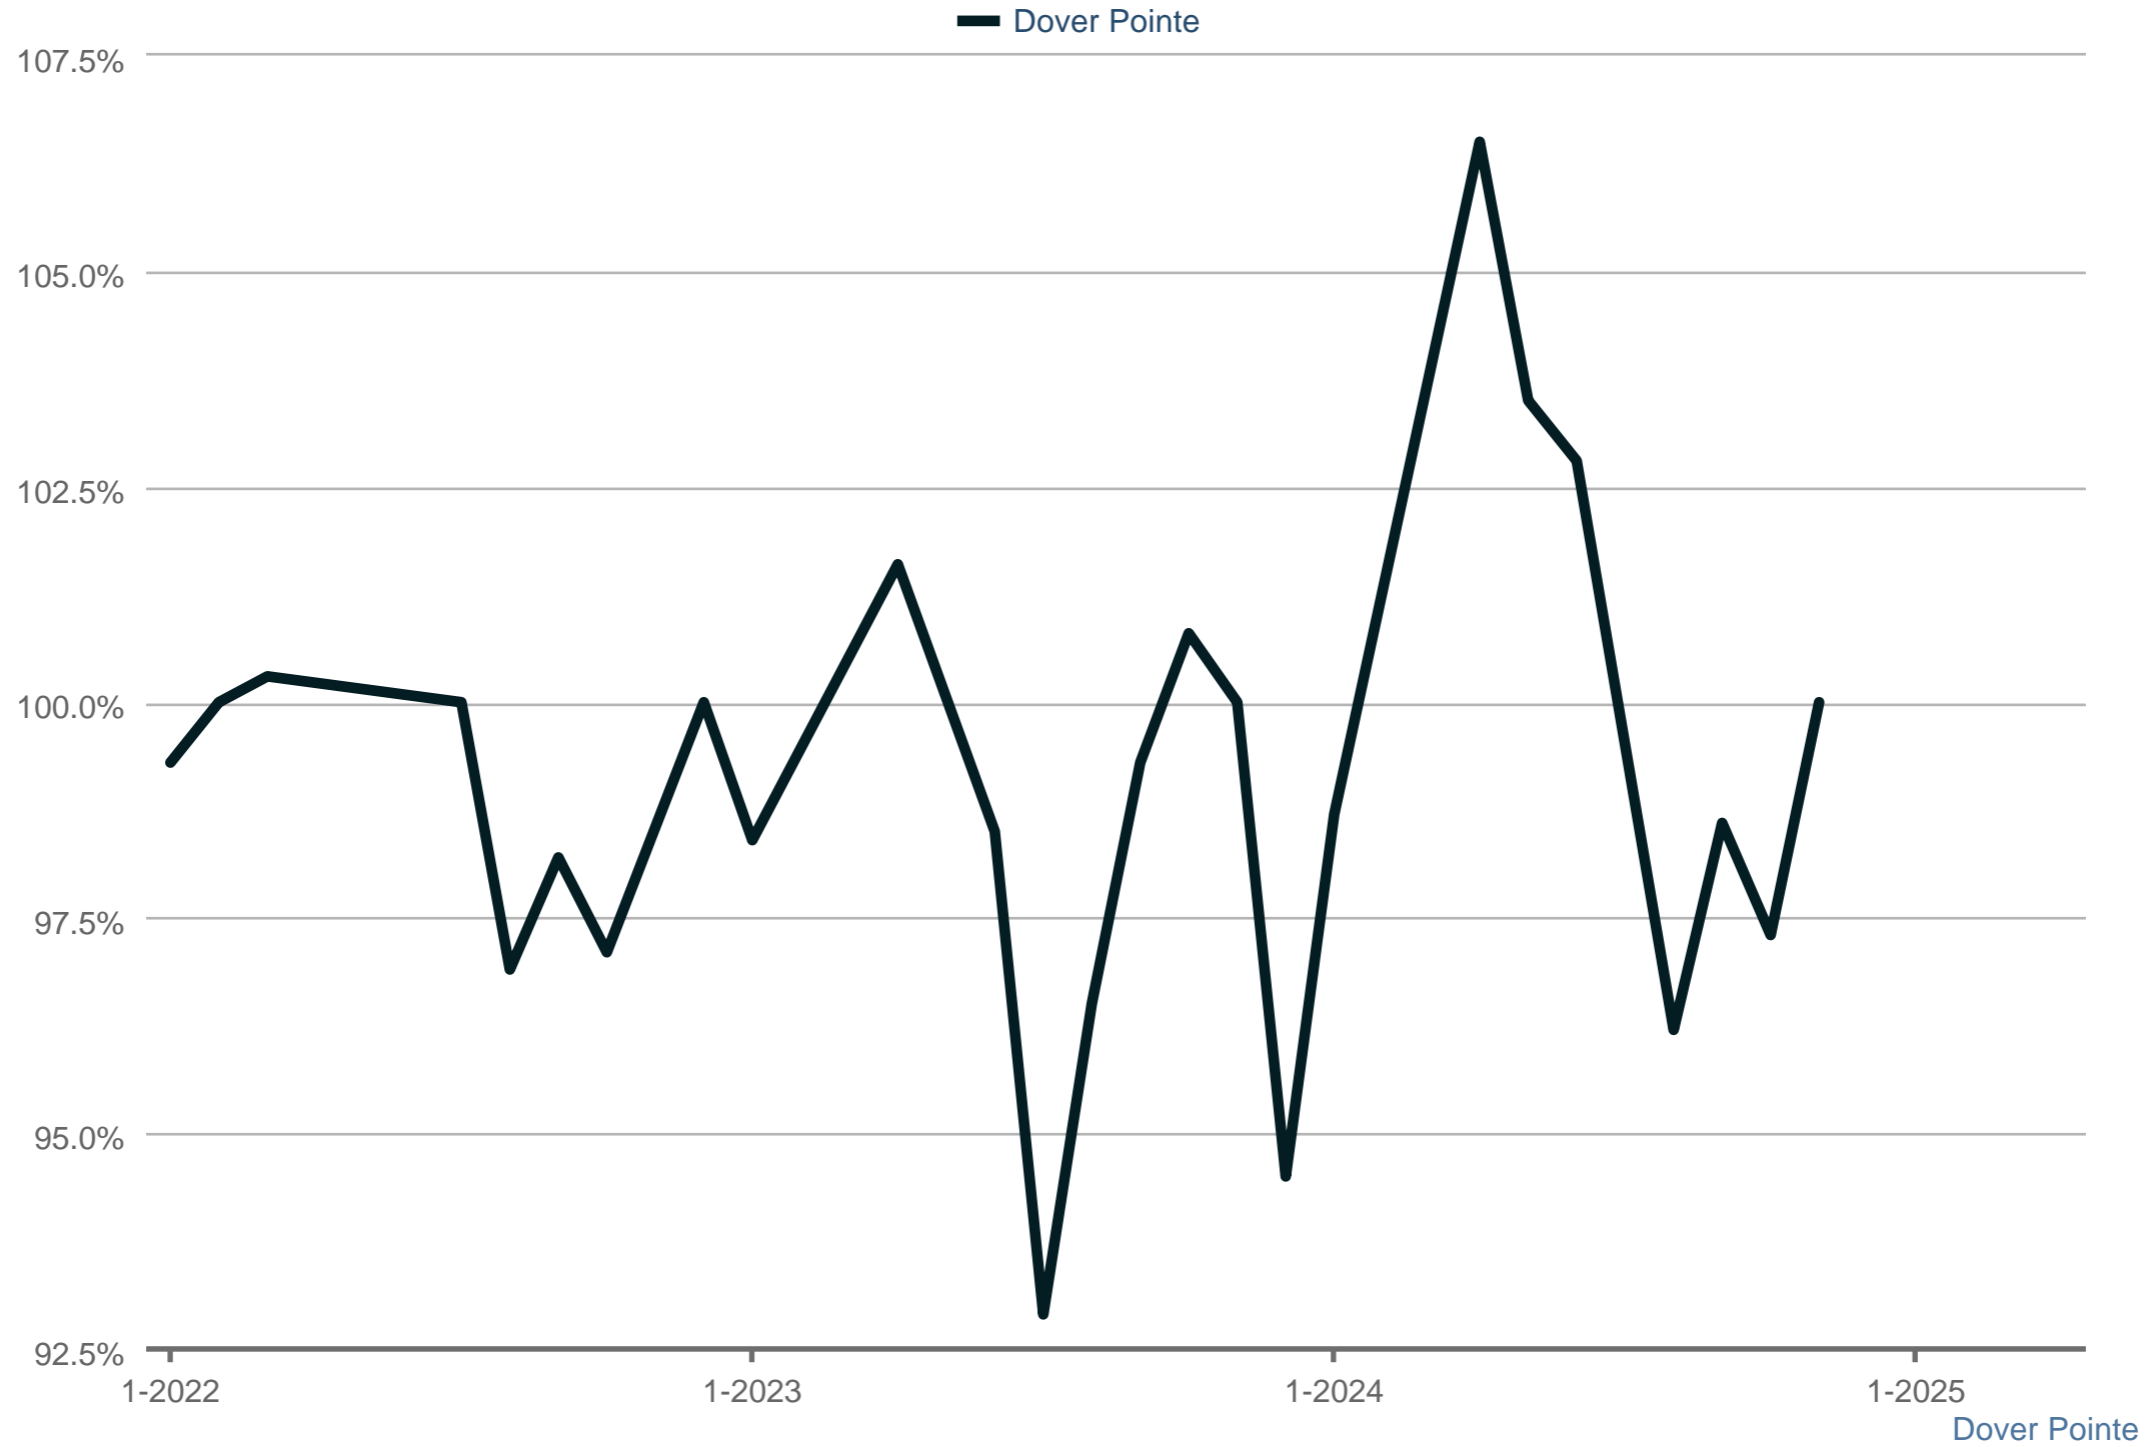

### Average Percent of Last List Price

Each data point is one month of activity. Data is from May 17, 2025.