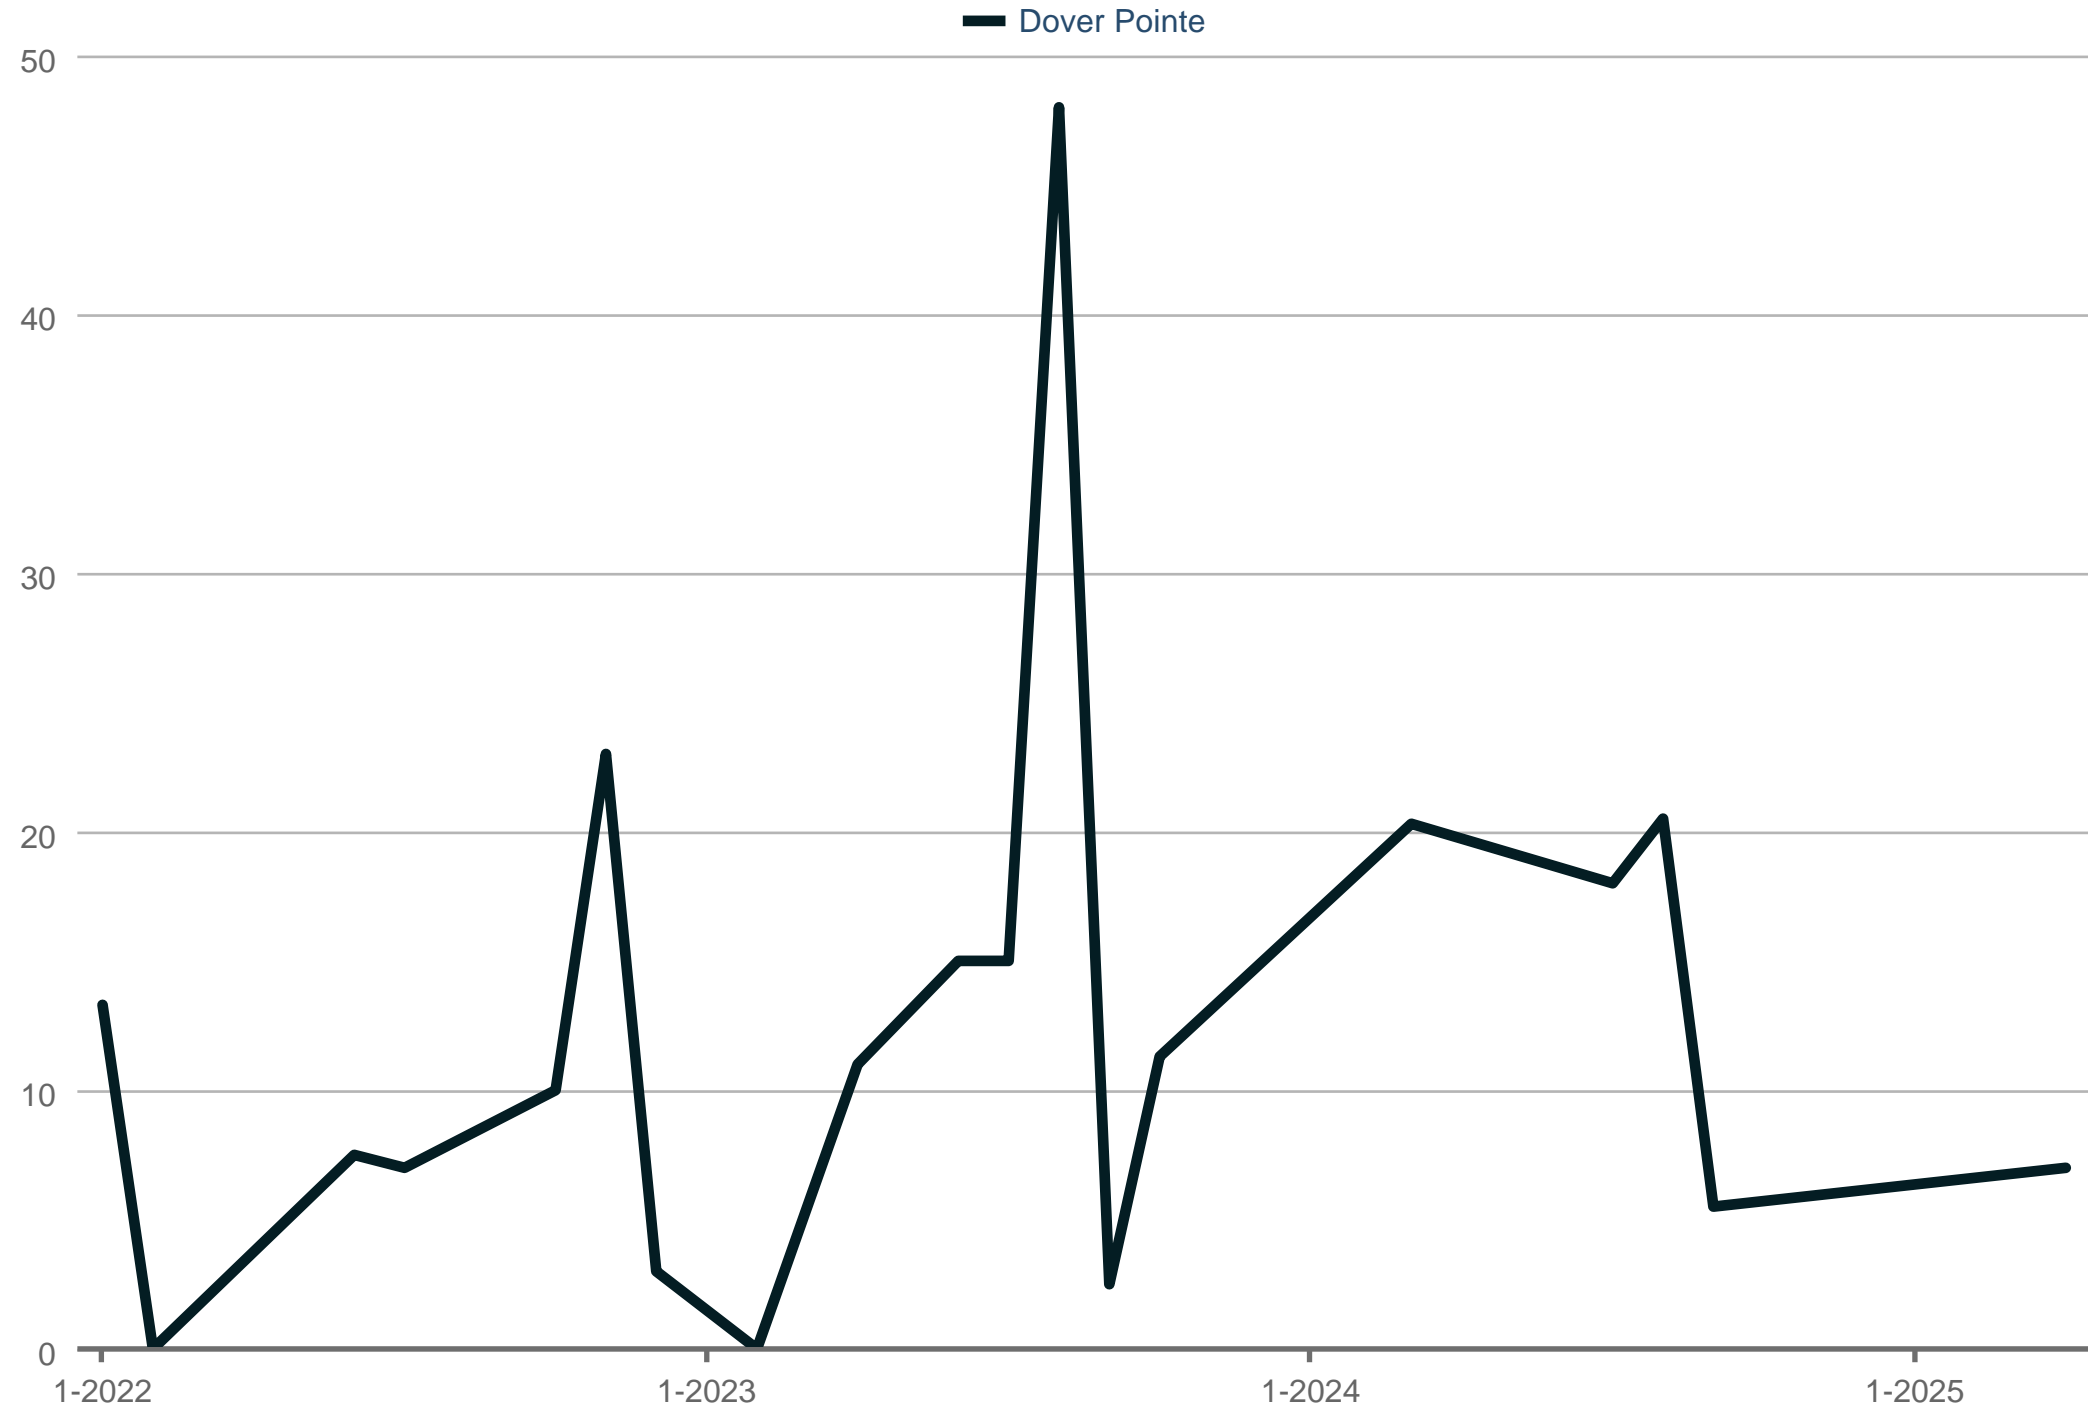

Average Showings to Pending

Dover Pointe

Each data point is one month of activity. Data is from May 17, 2025.