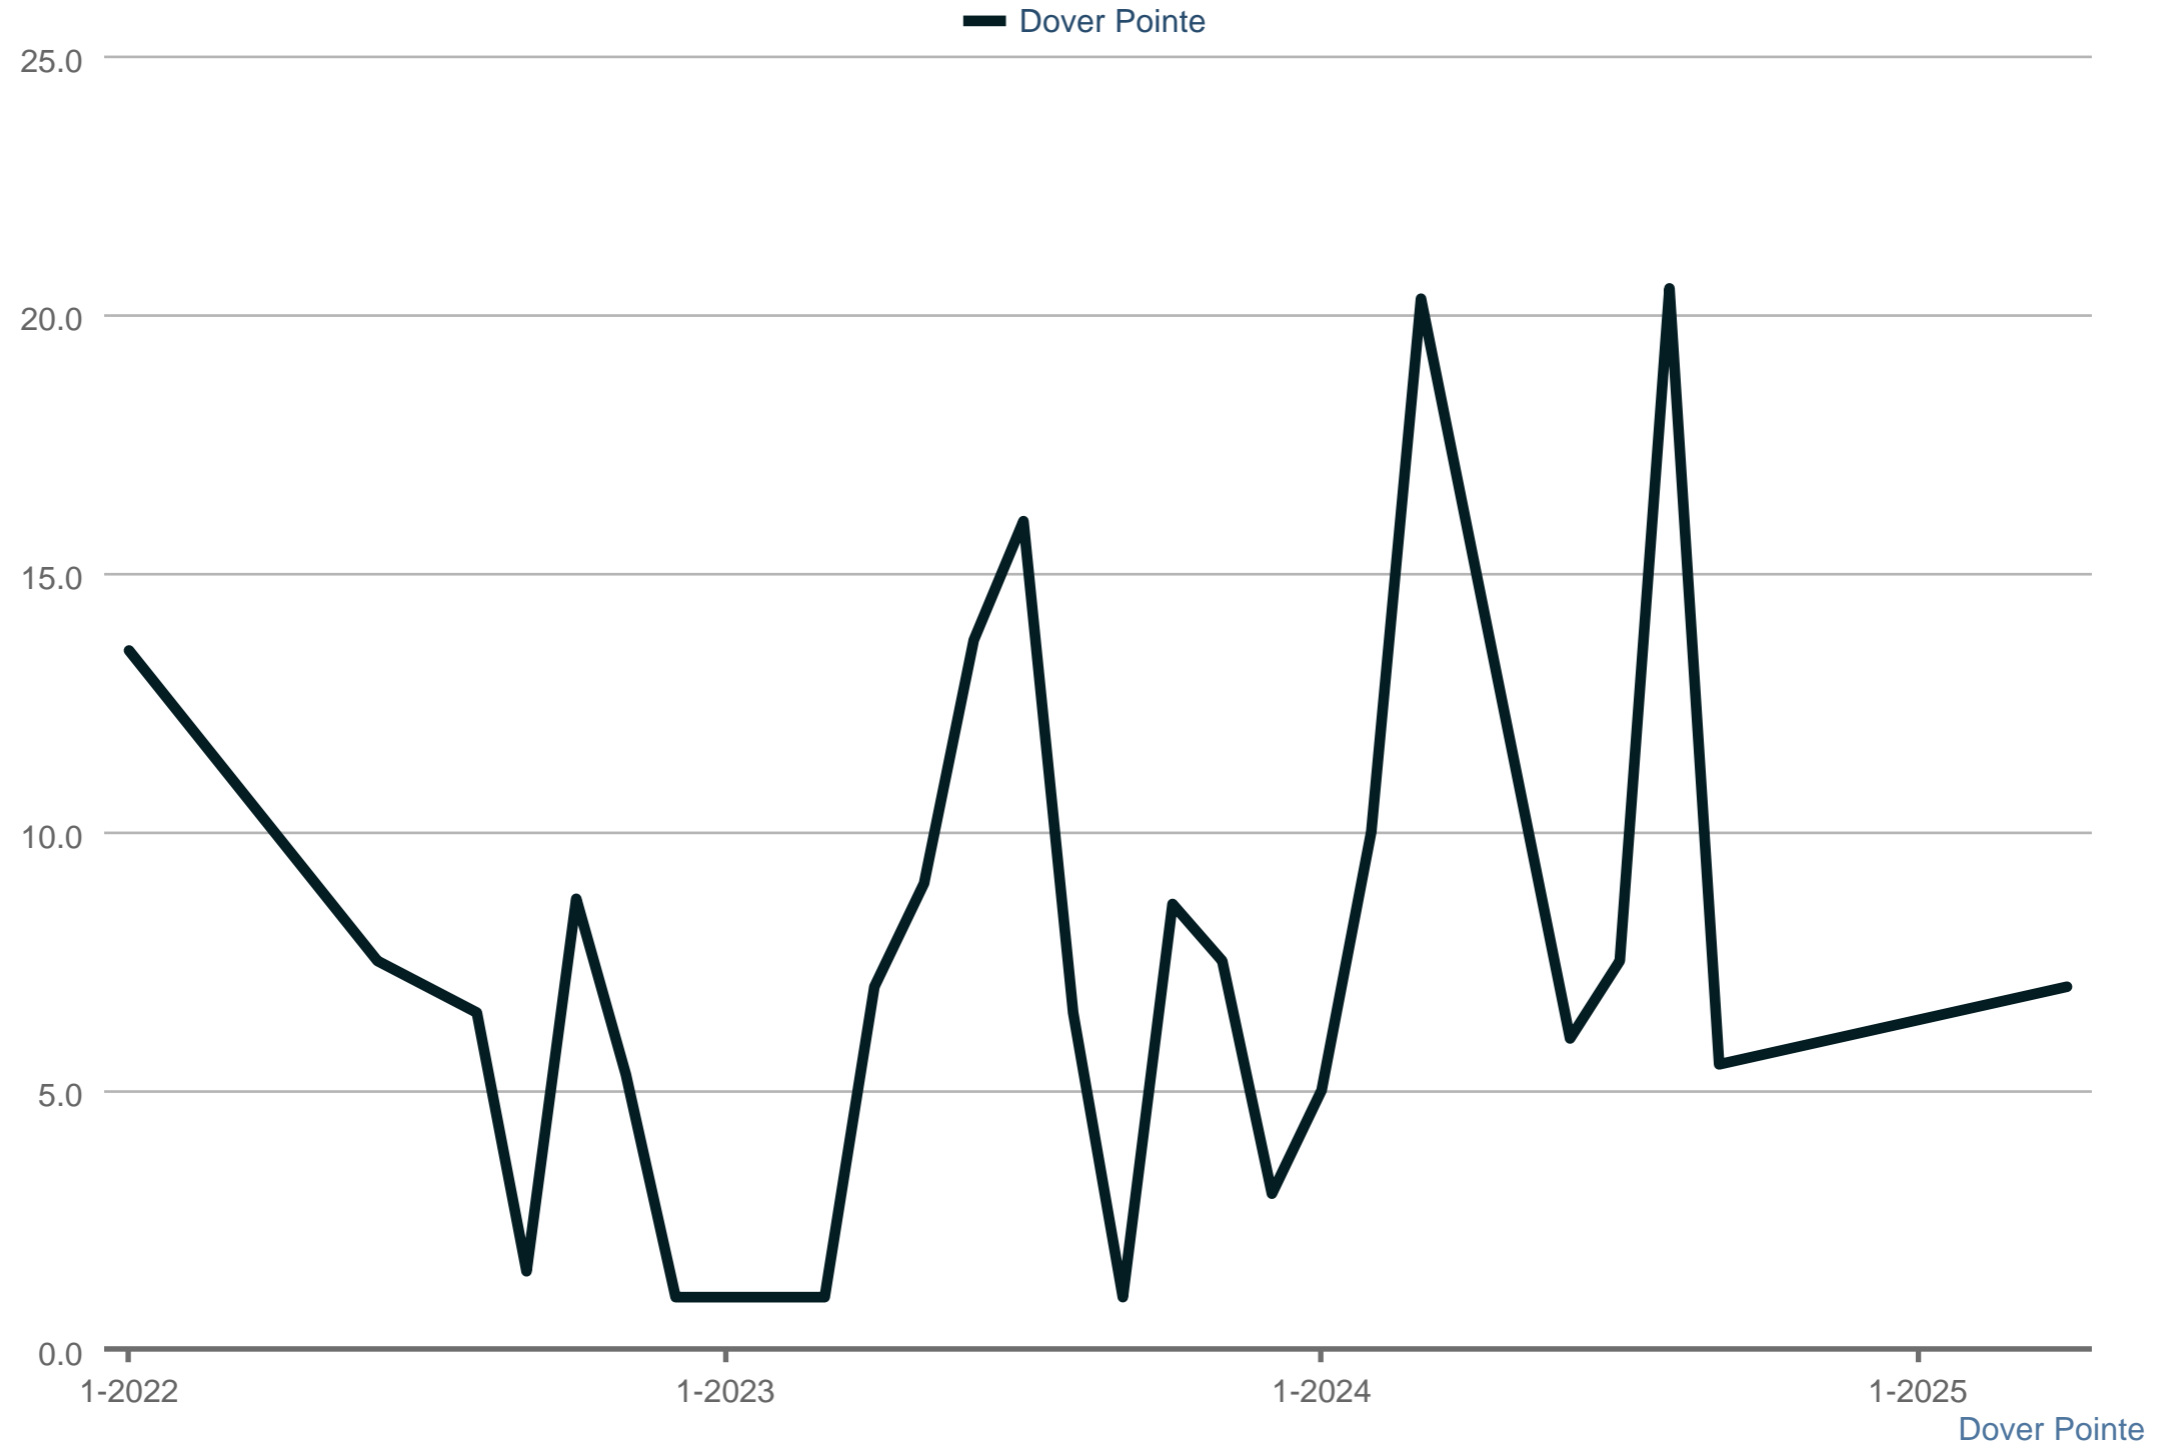

### Showings Per Listing

Each data point is one month of activity. Data is from May 17, 2025.