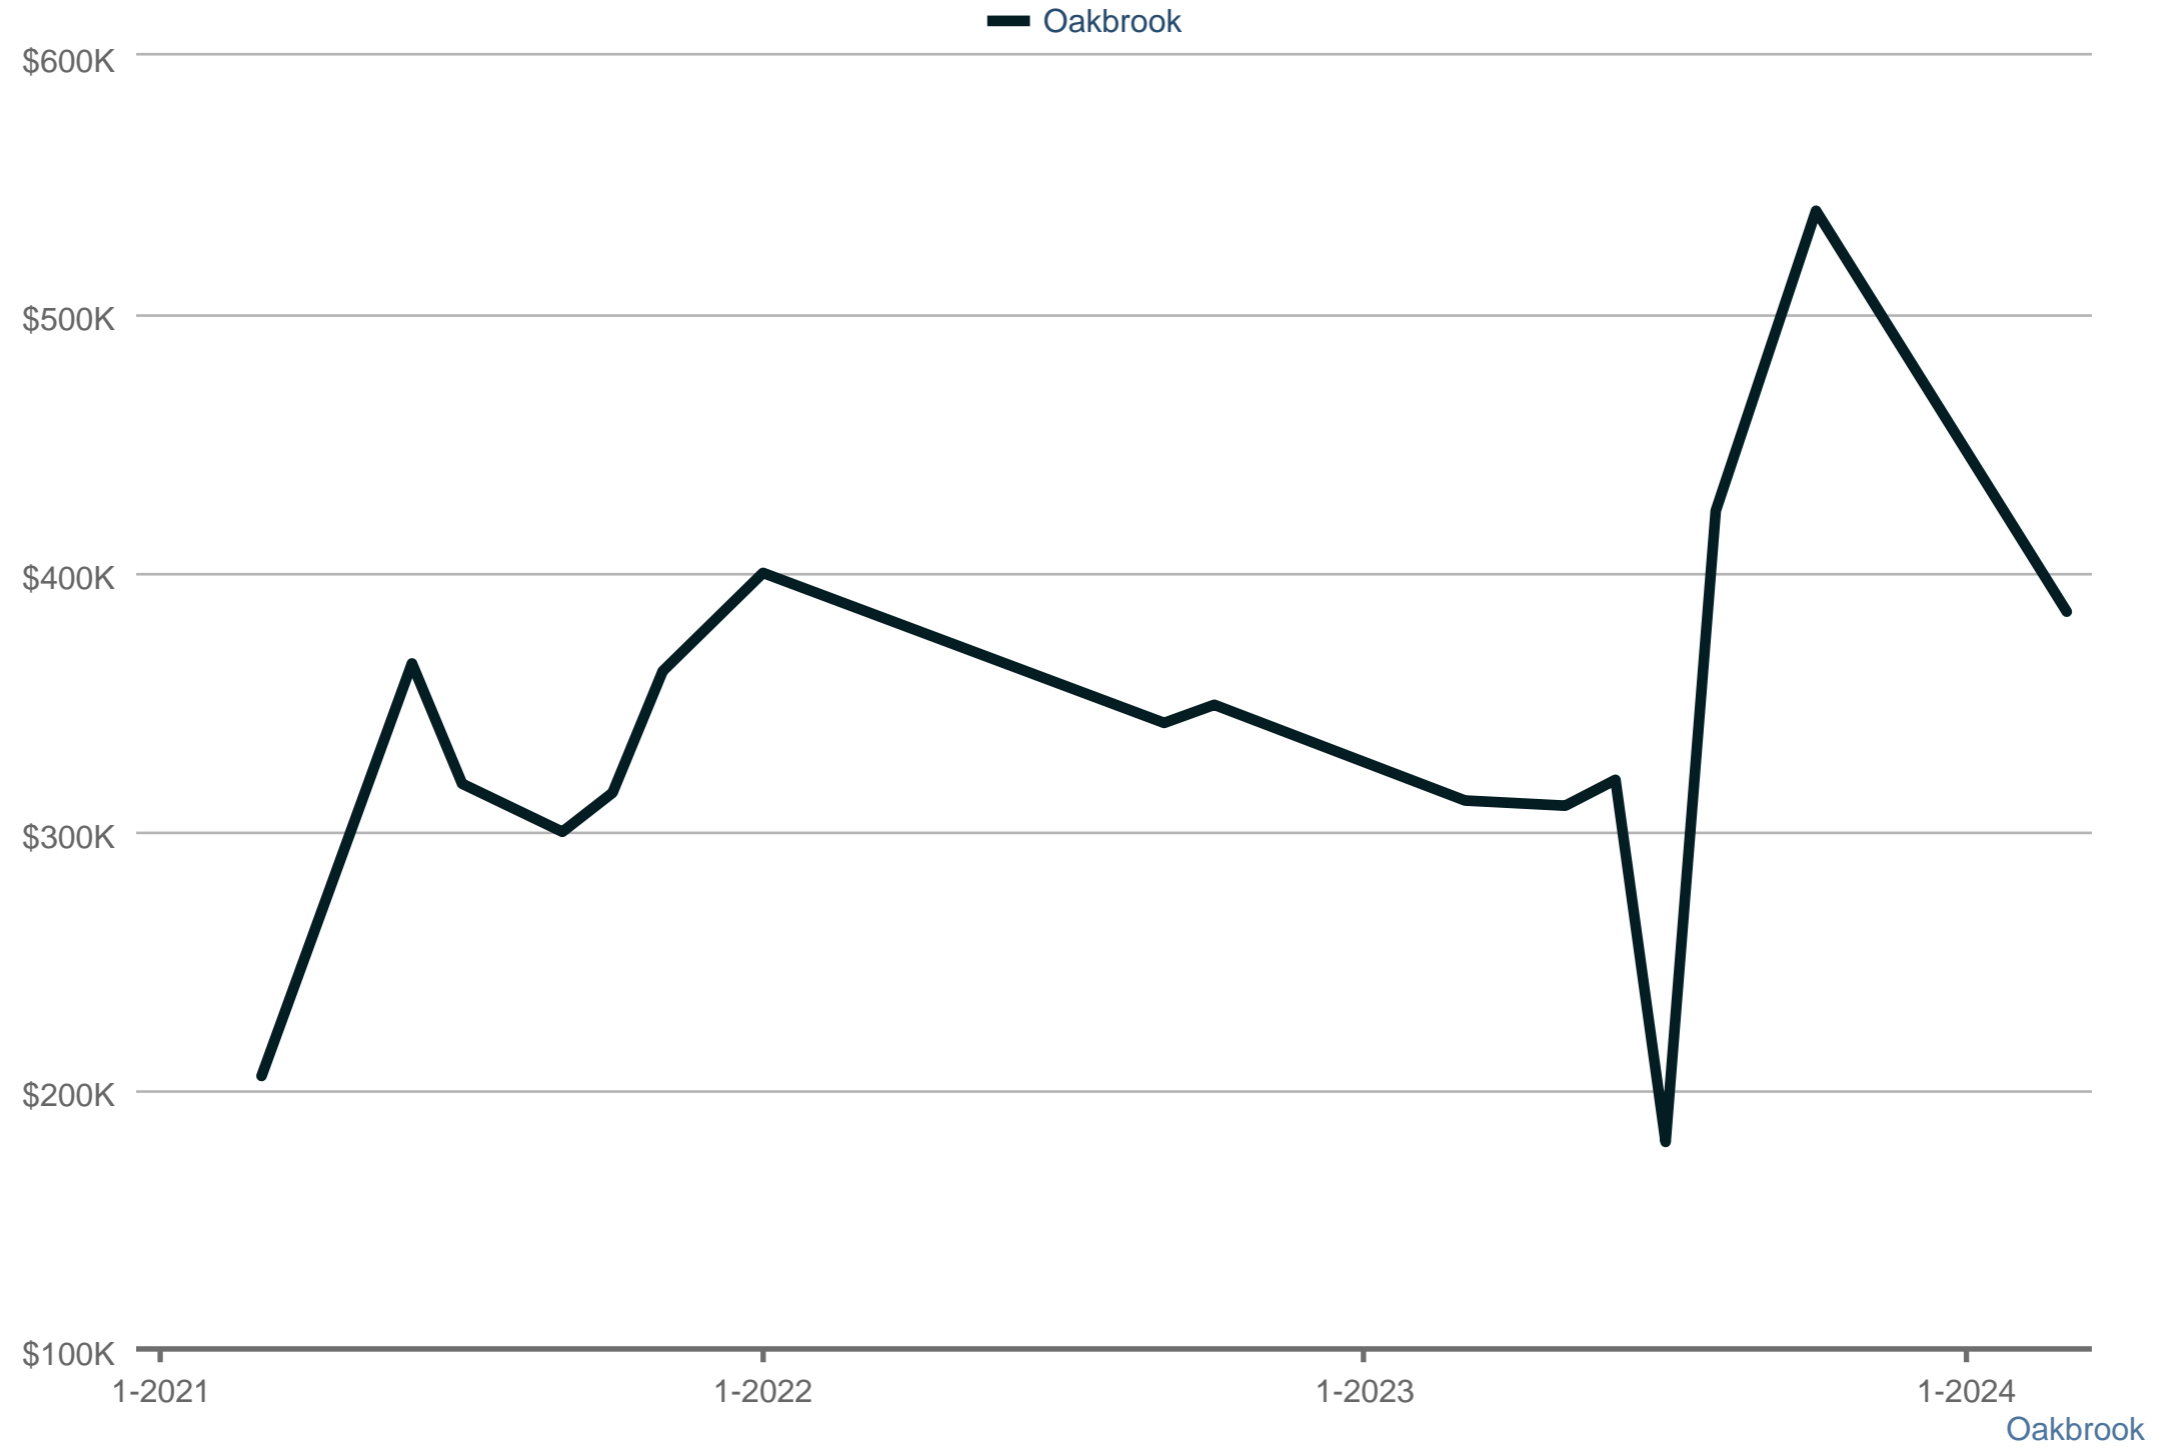

Average Sales Price

Each data point is one month of activity. Data is from April 26, 2024.