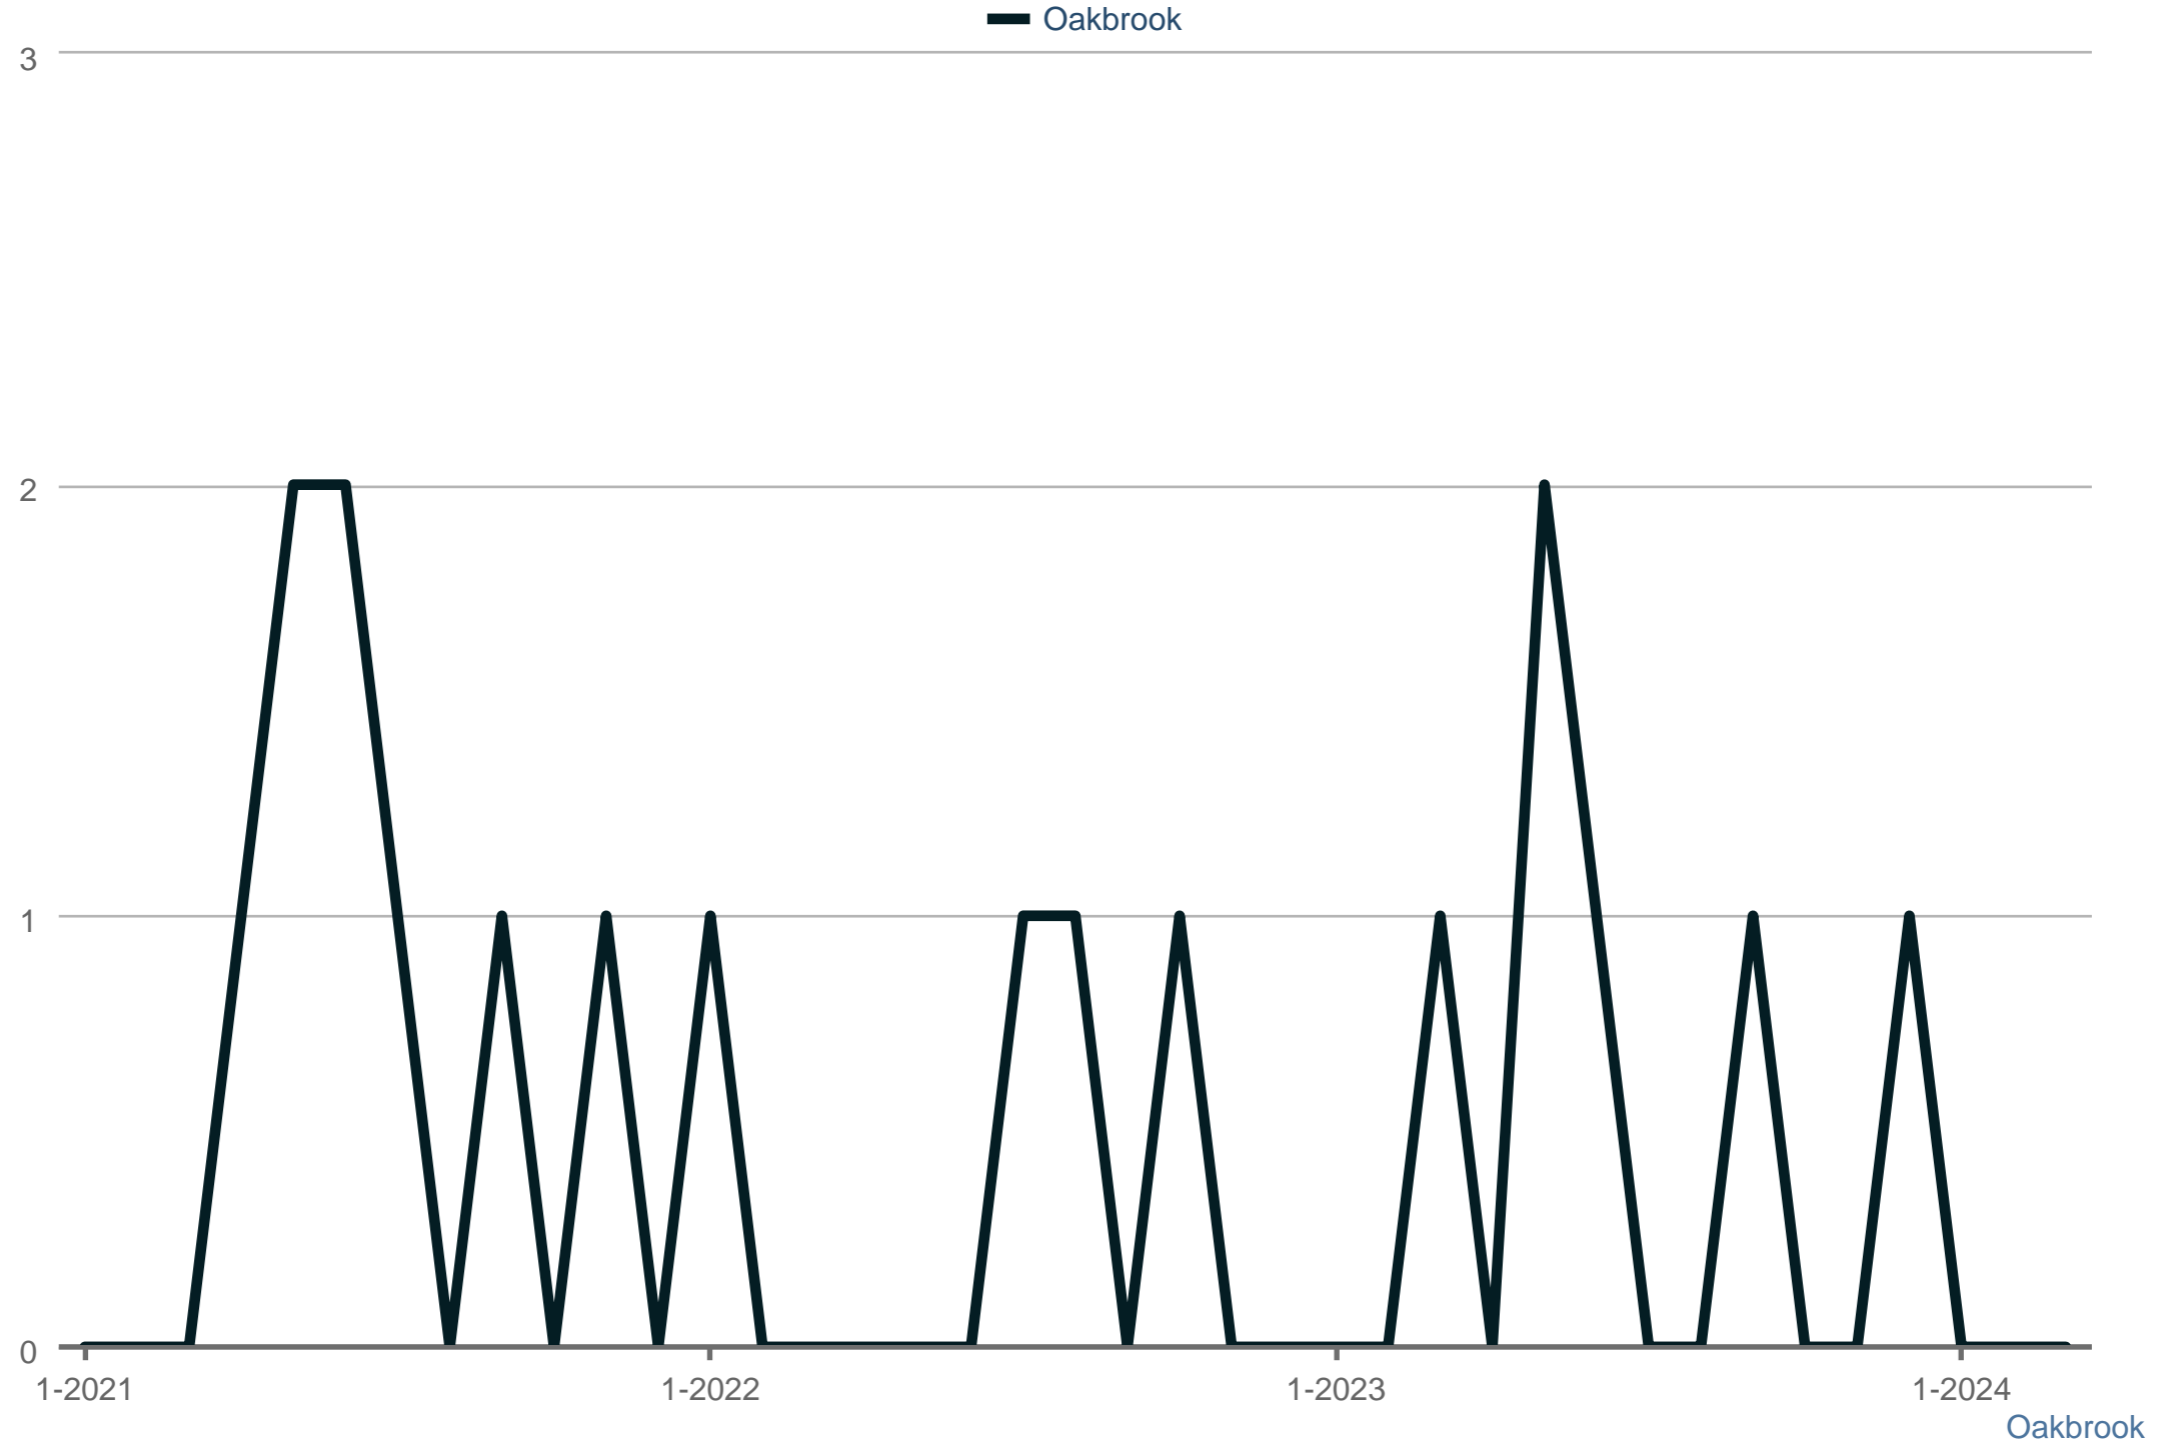

New Listings

Each data point is one month of activity. Data is from April 24, 2024.