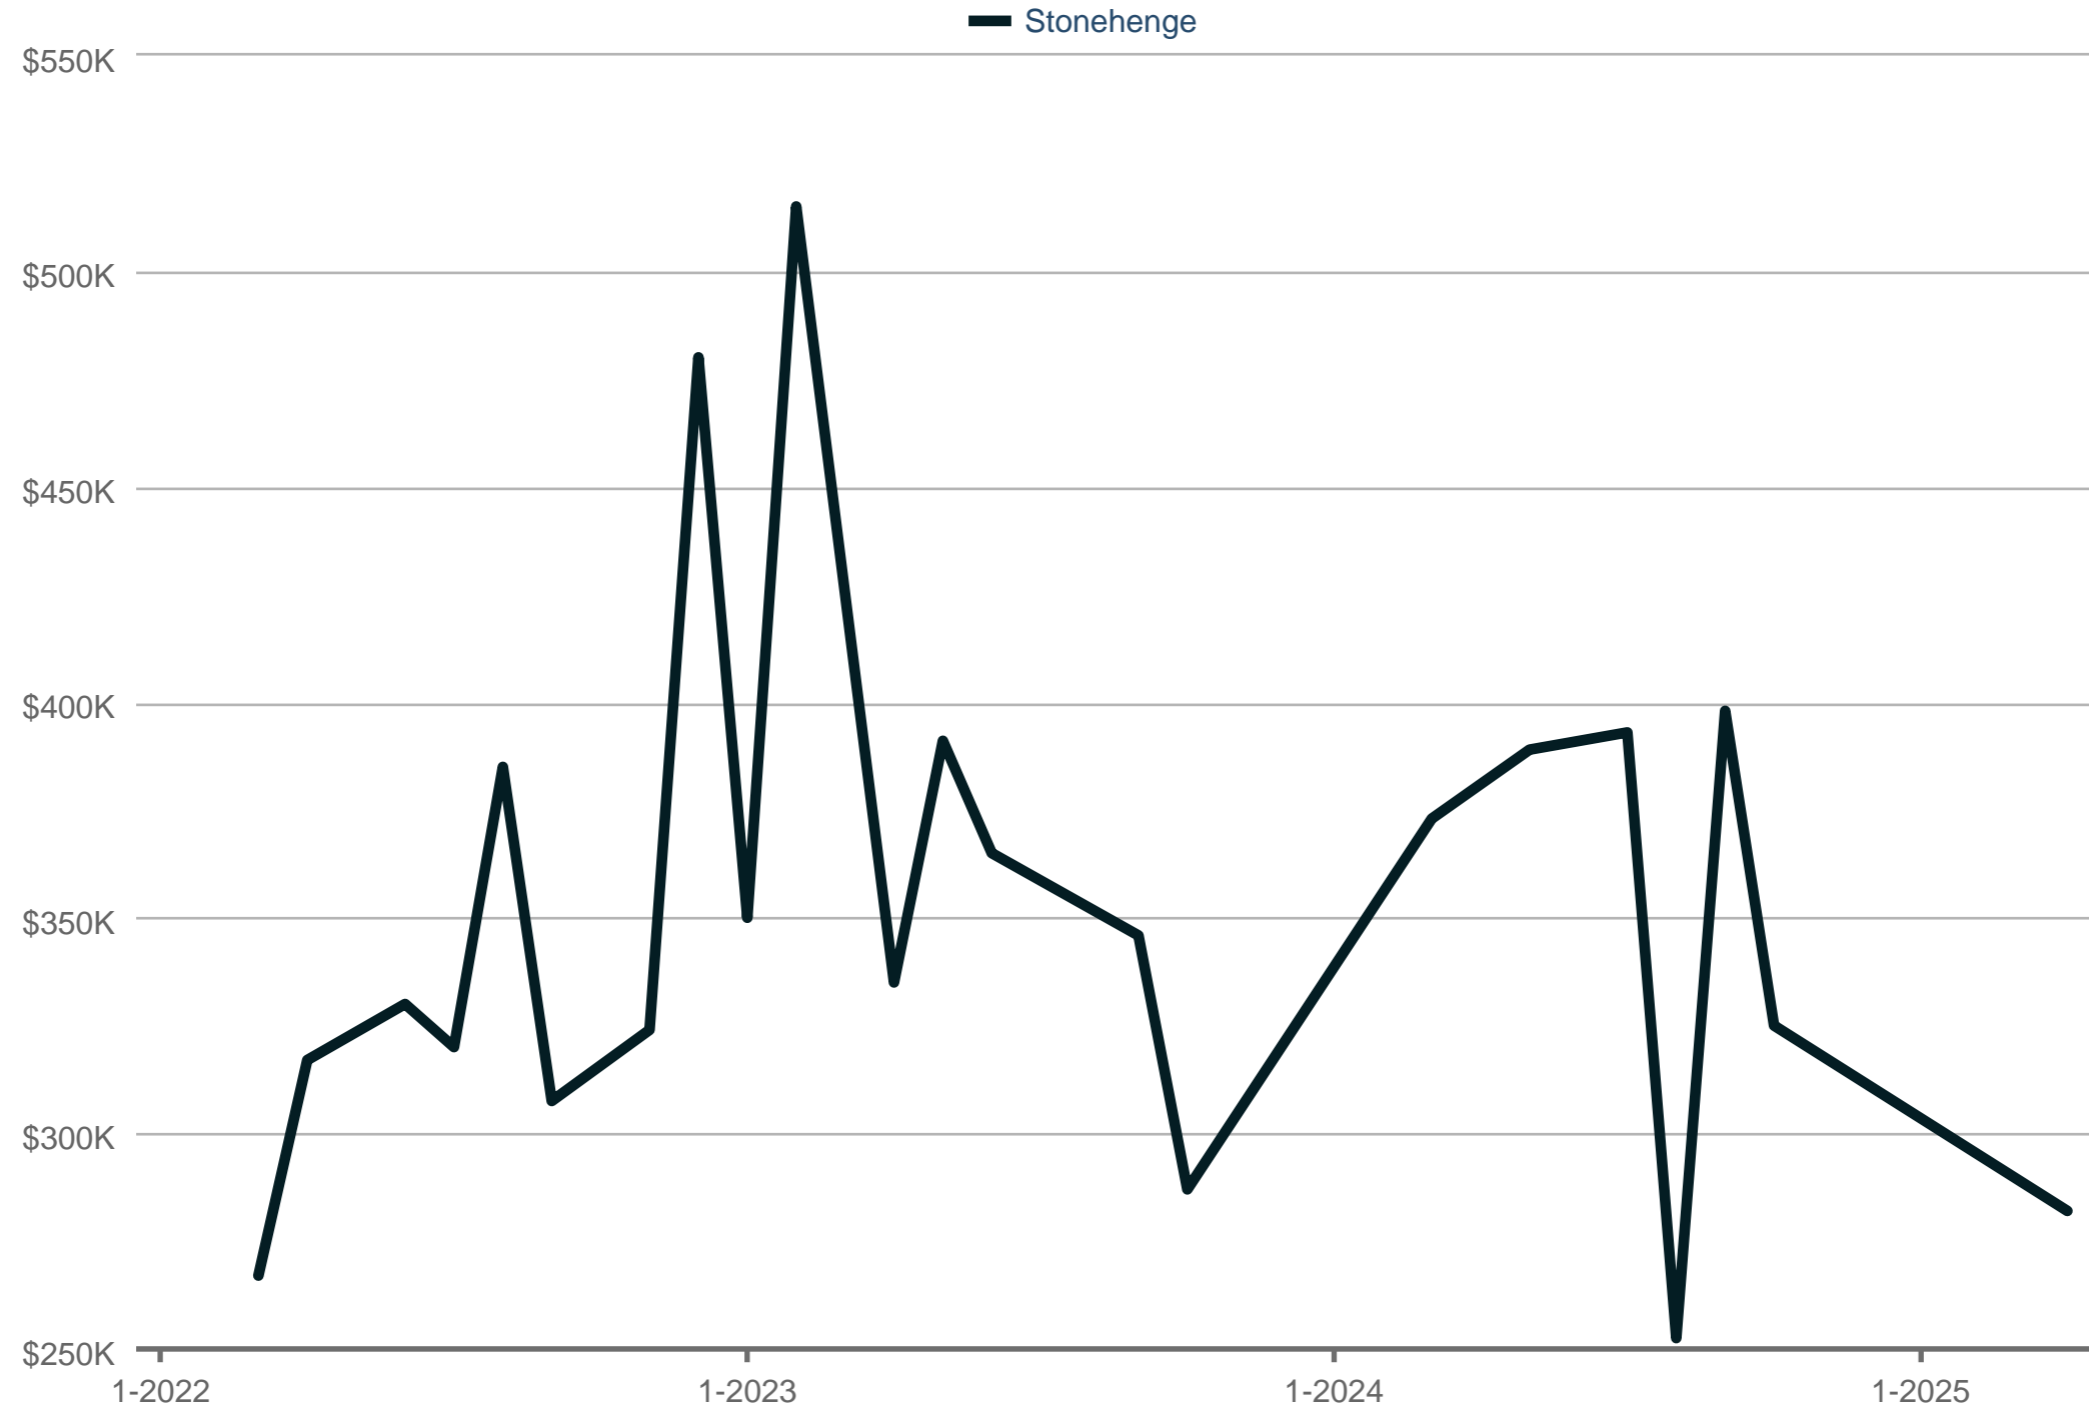

### Average Sales Price

Stonehenge

Each data point is one month of activity. Data is from May 17, 2025.