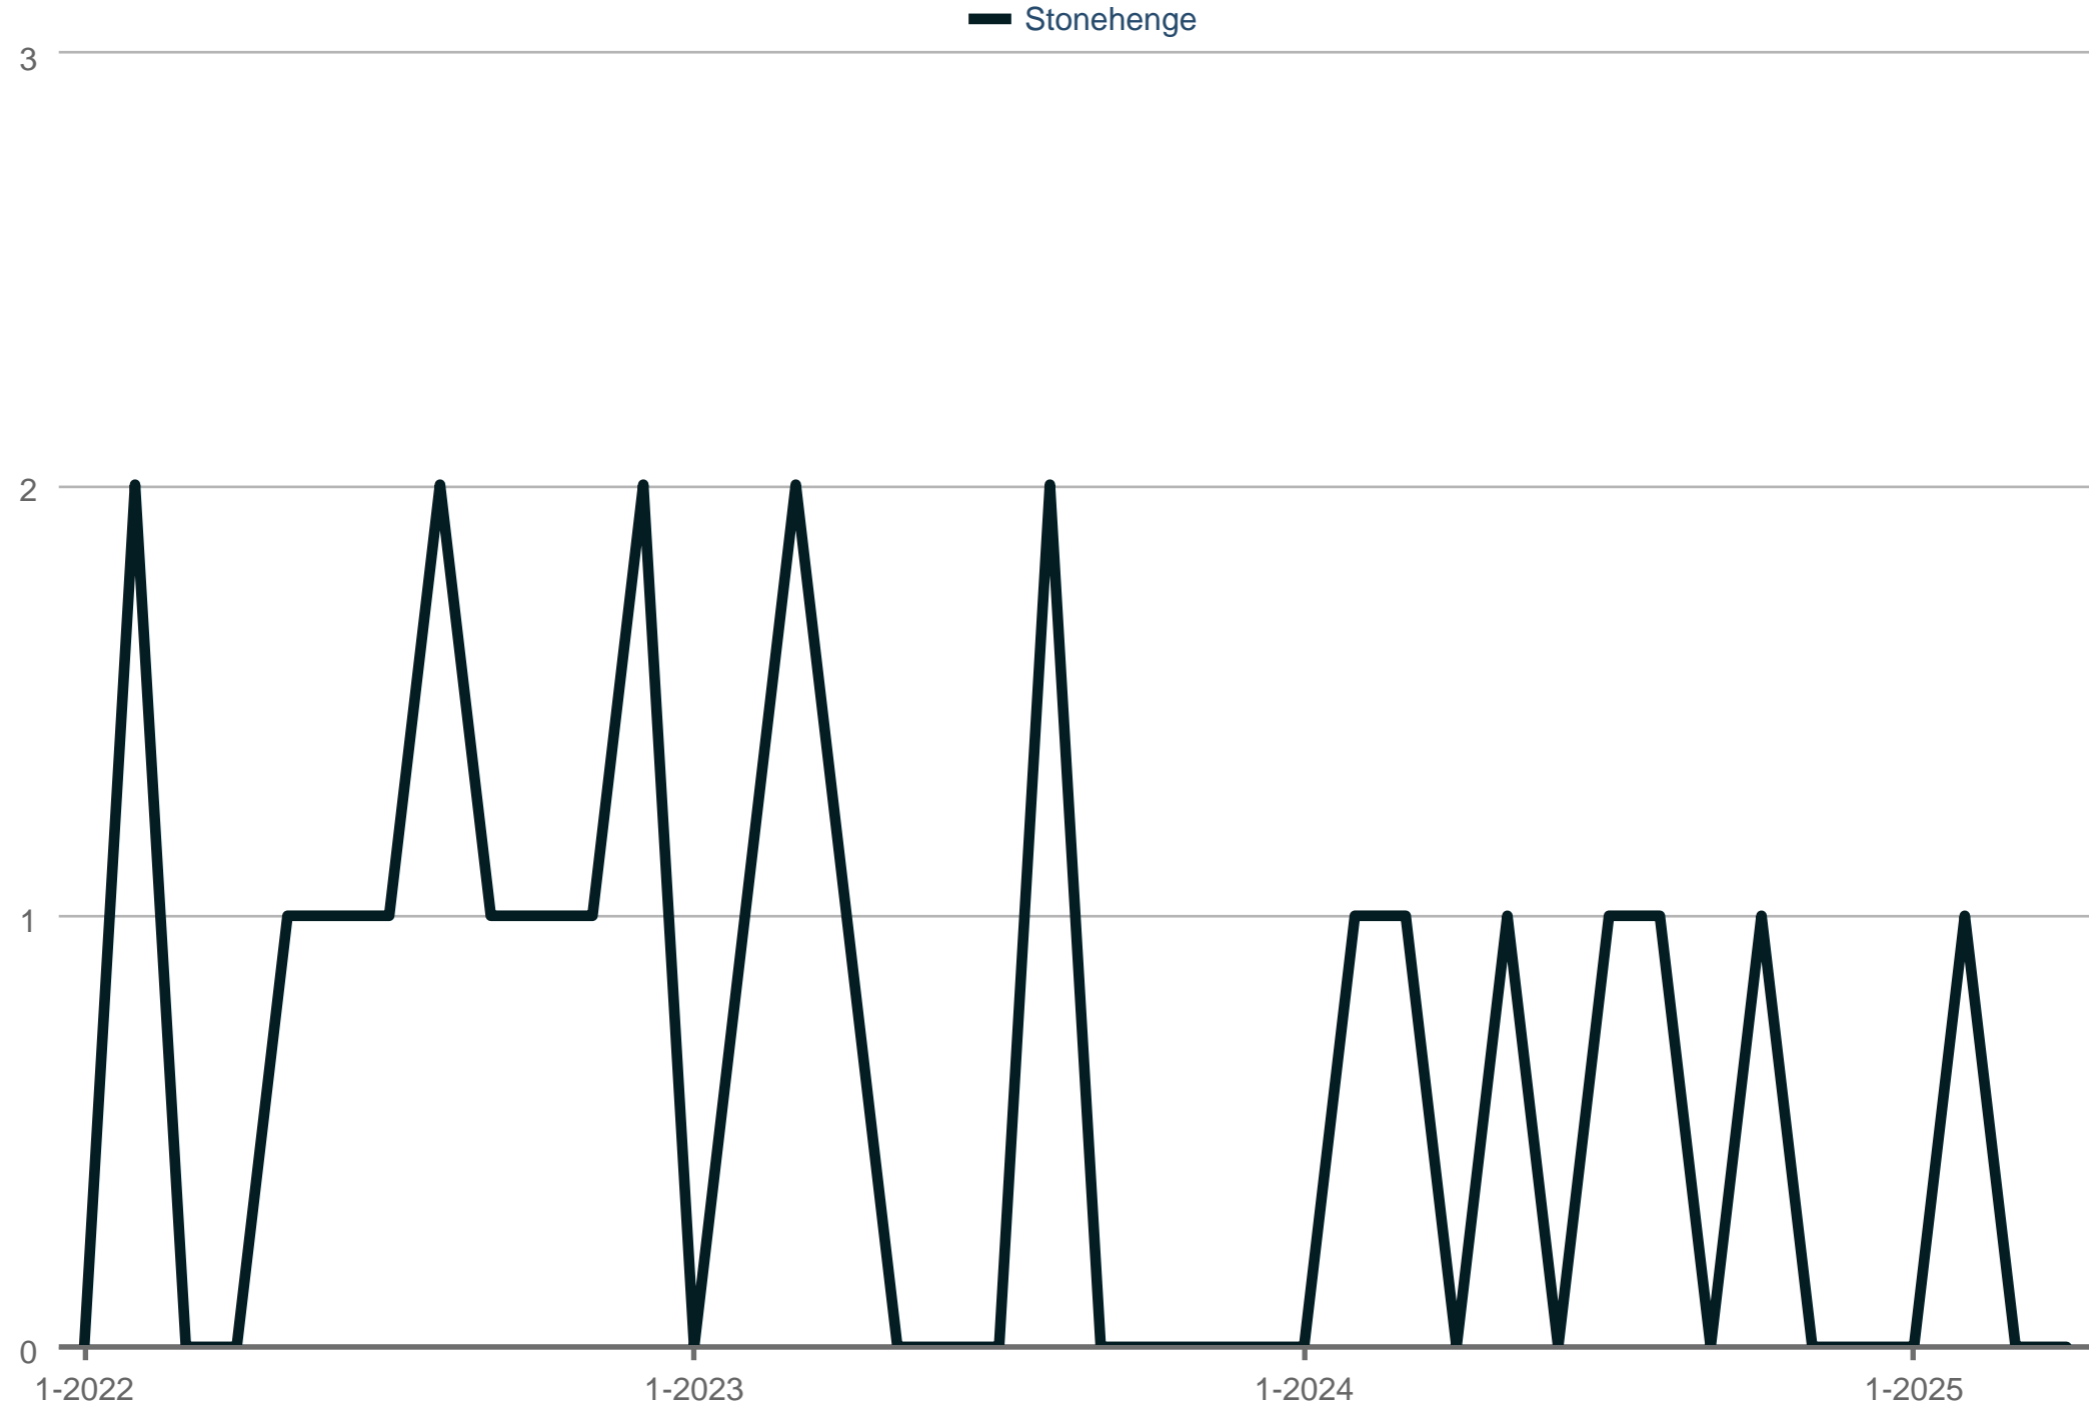

### Pending Sales

Stonehenge

Each data point is one month of activity. Data is from May 17, 2025.