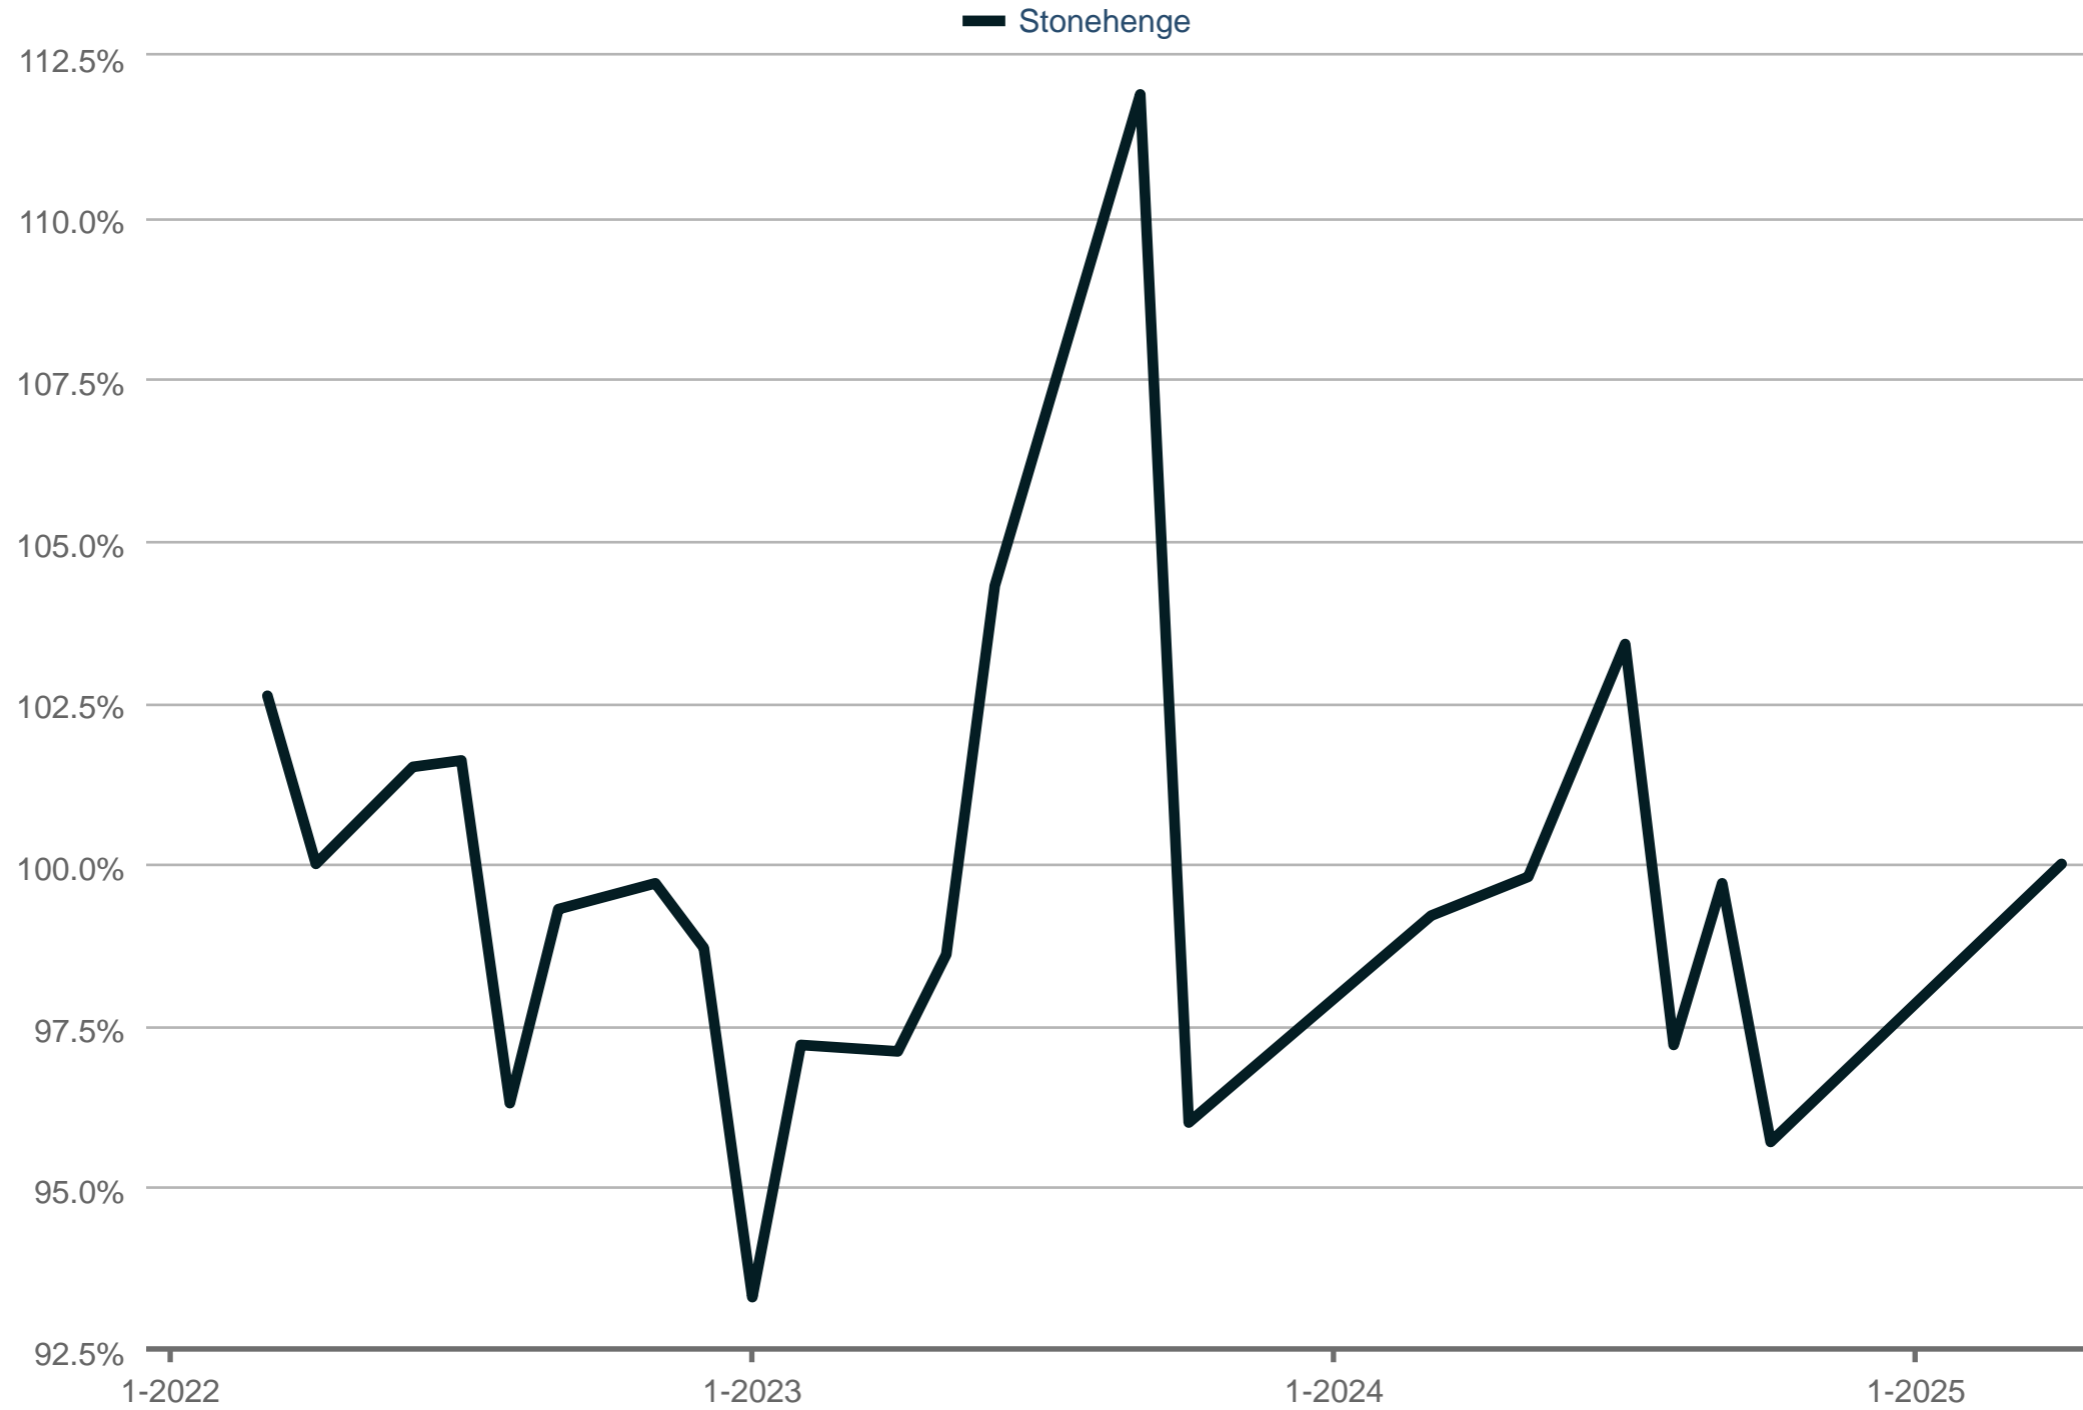

### Average Percent of Last List Price

Stonehenge

Each data point is one month of activity. Data is from May 17, 2025.