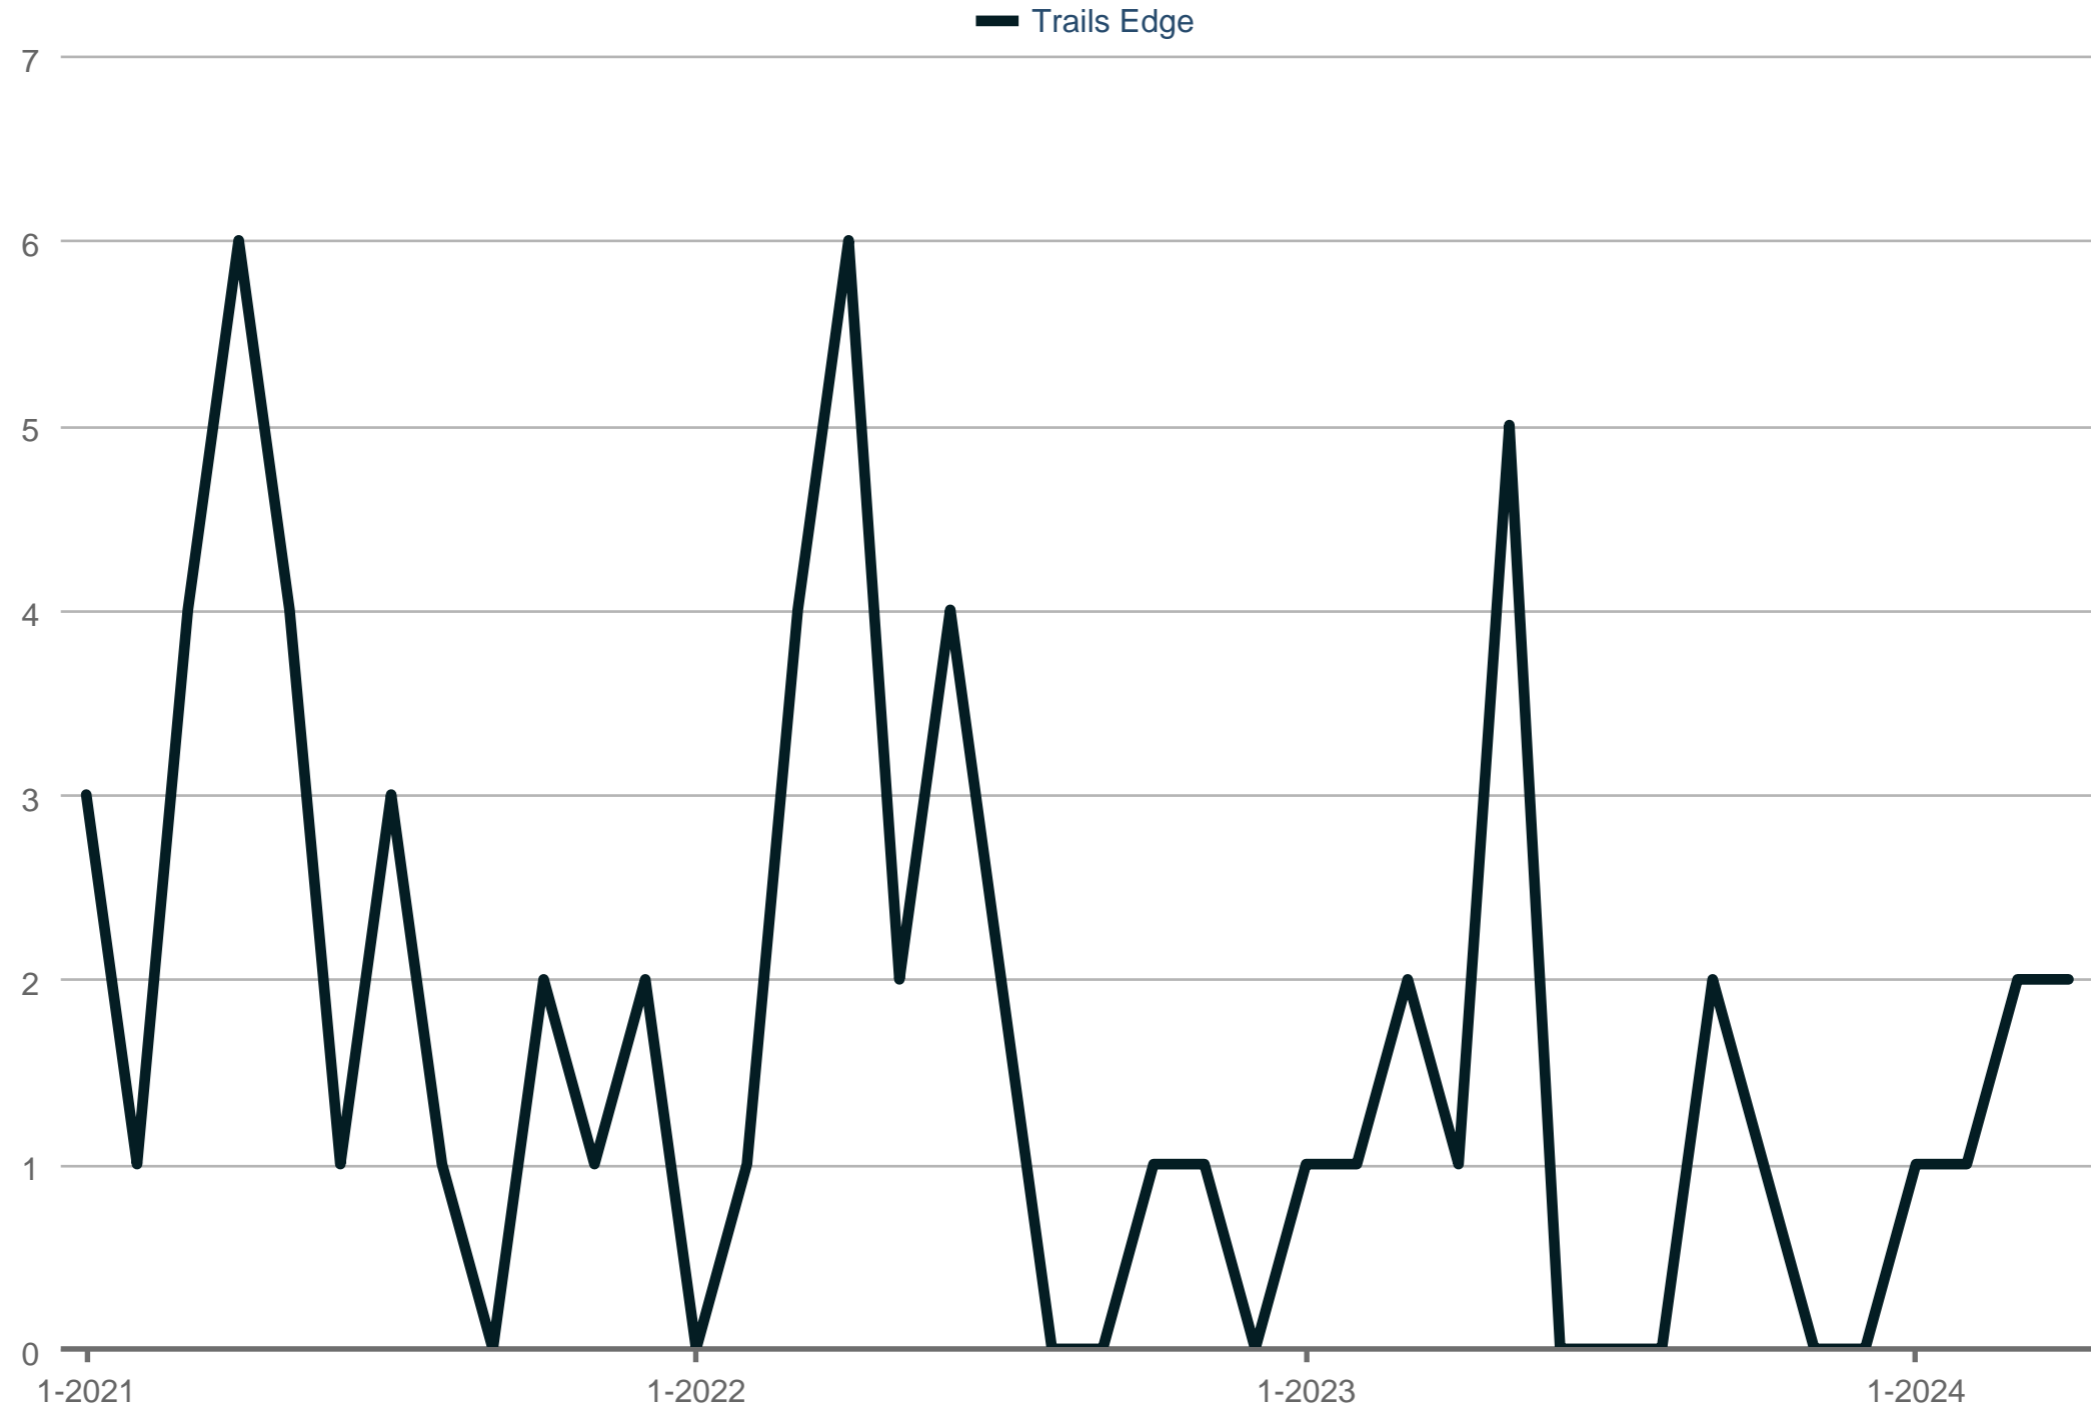

Pending Sales

Trails Edge

Each data point is one month of activity. Data is from May 6, 2024.