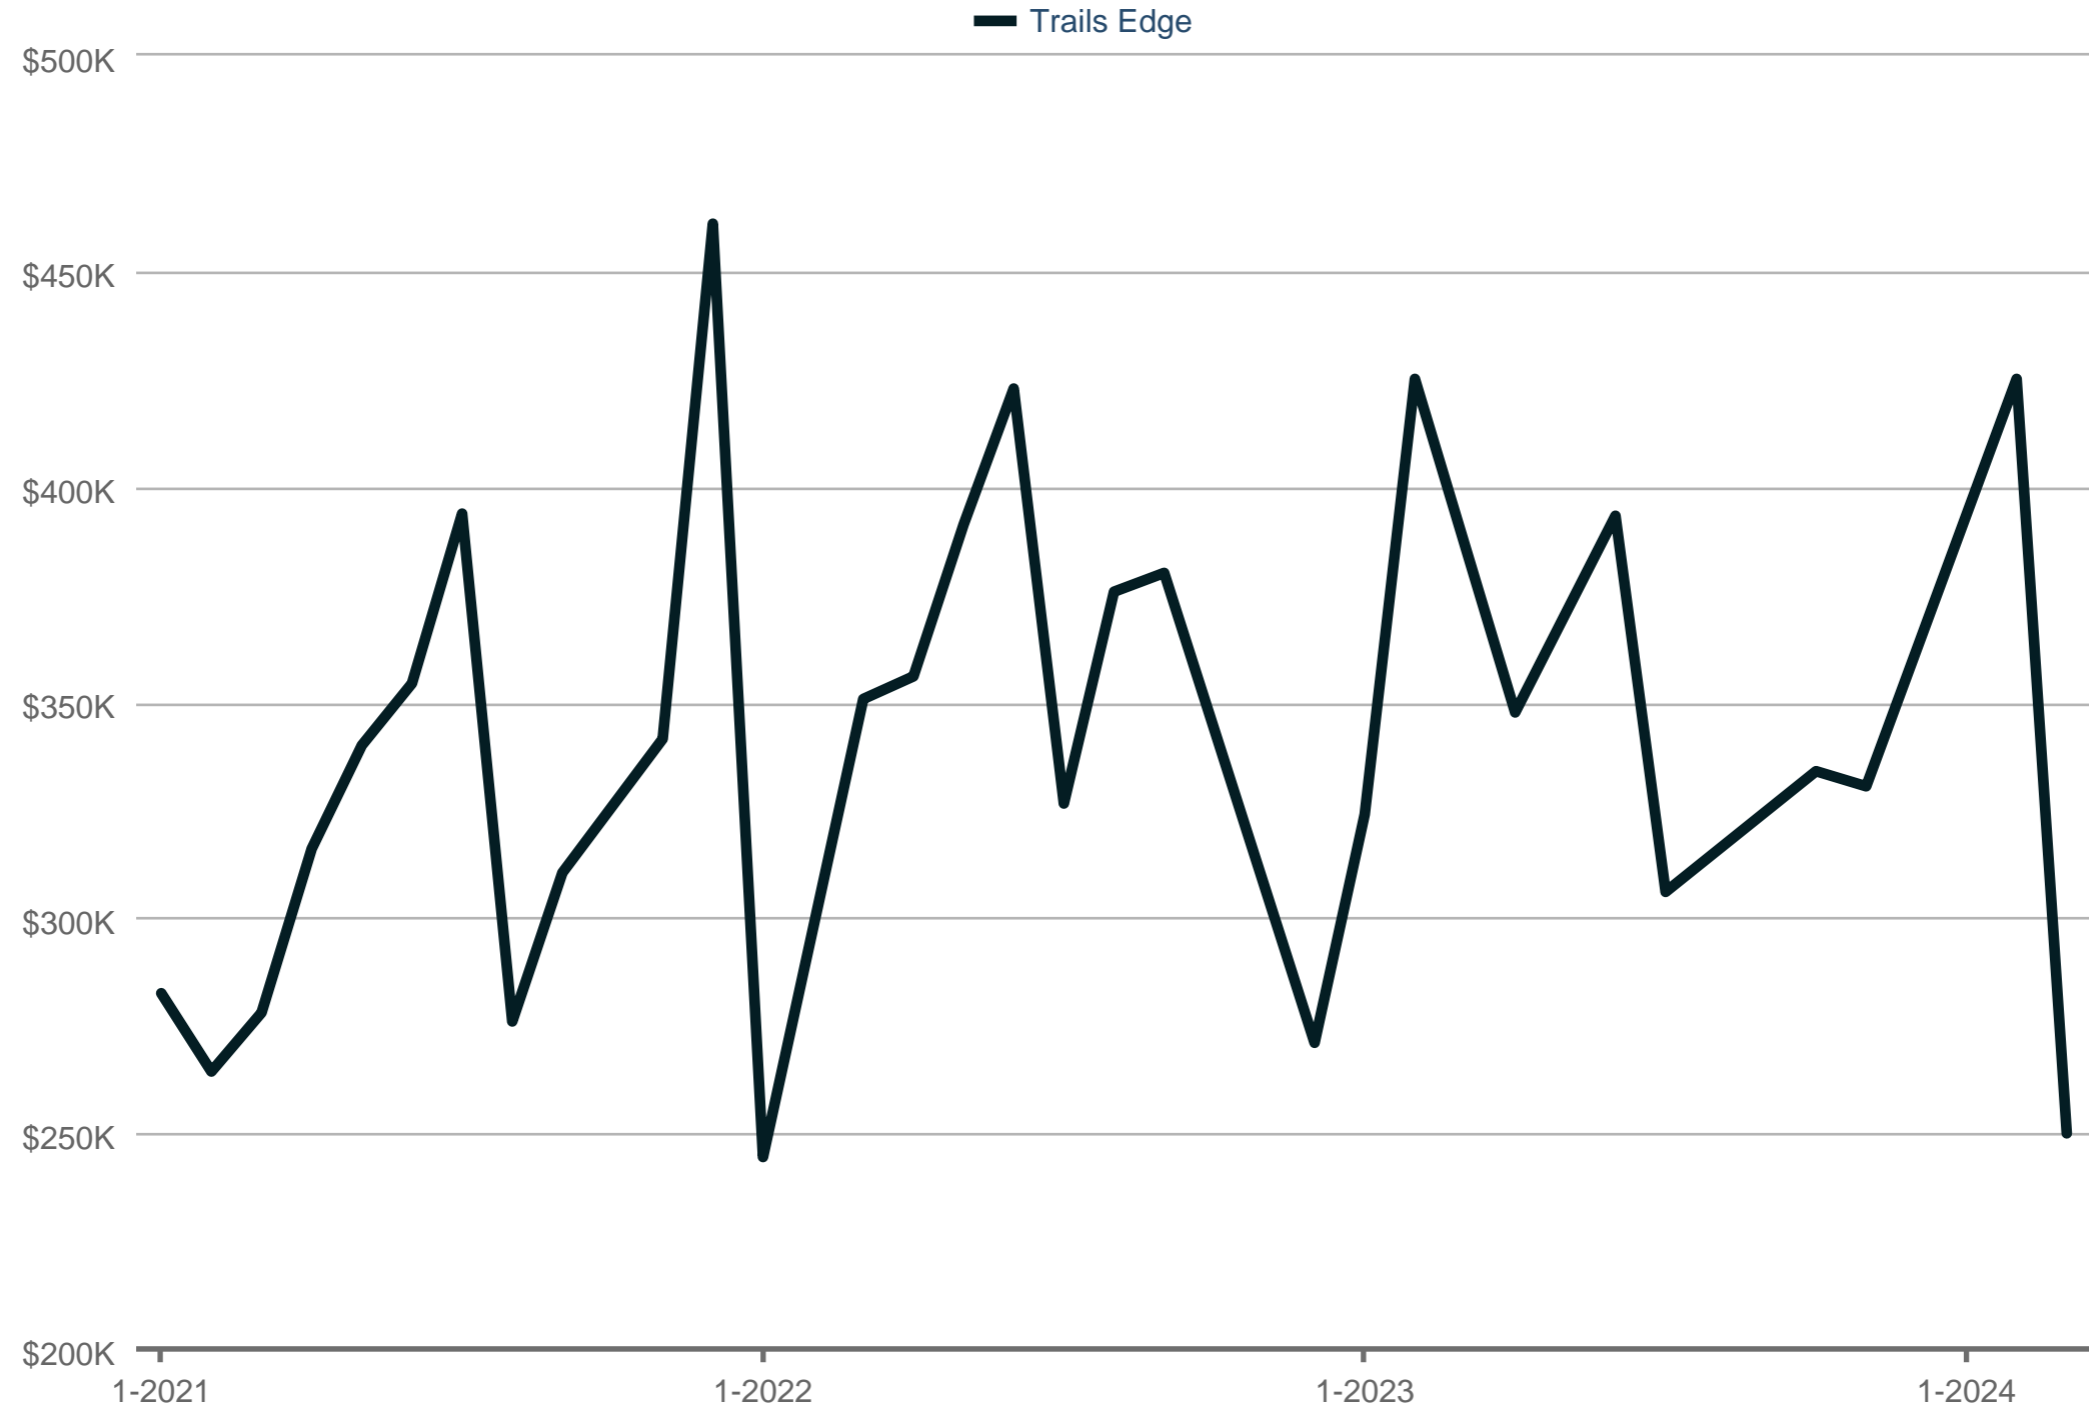

Average Sales Price

Each data point is one month of activity. Data is from April 26, 2024.