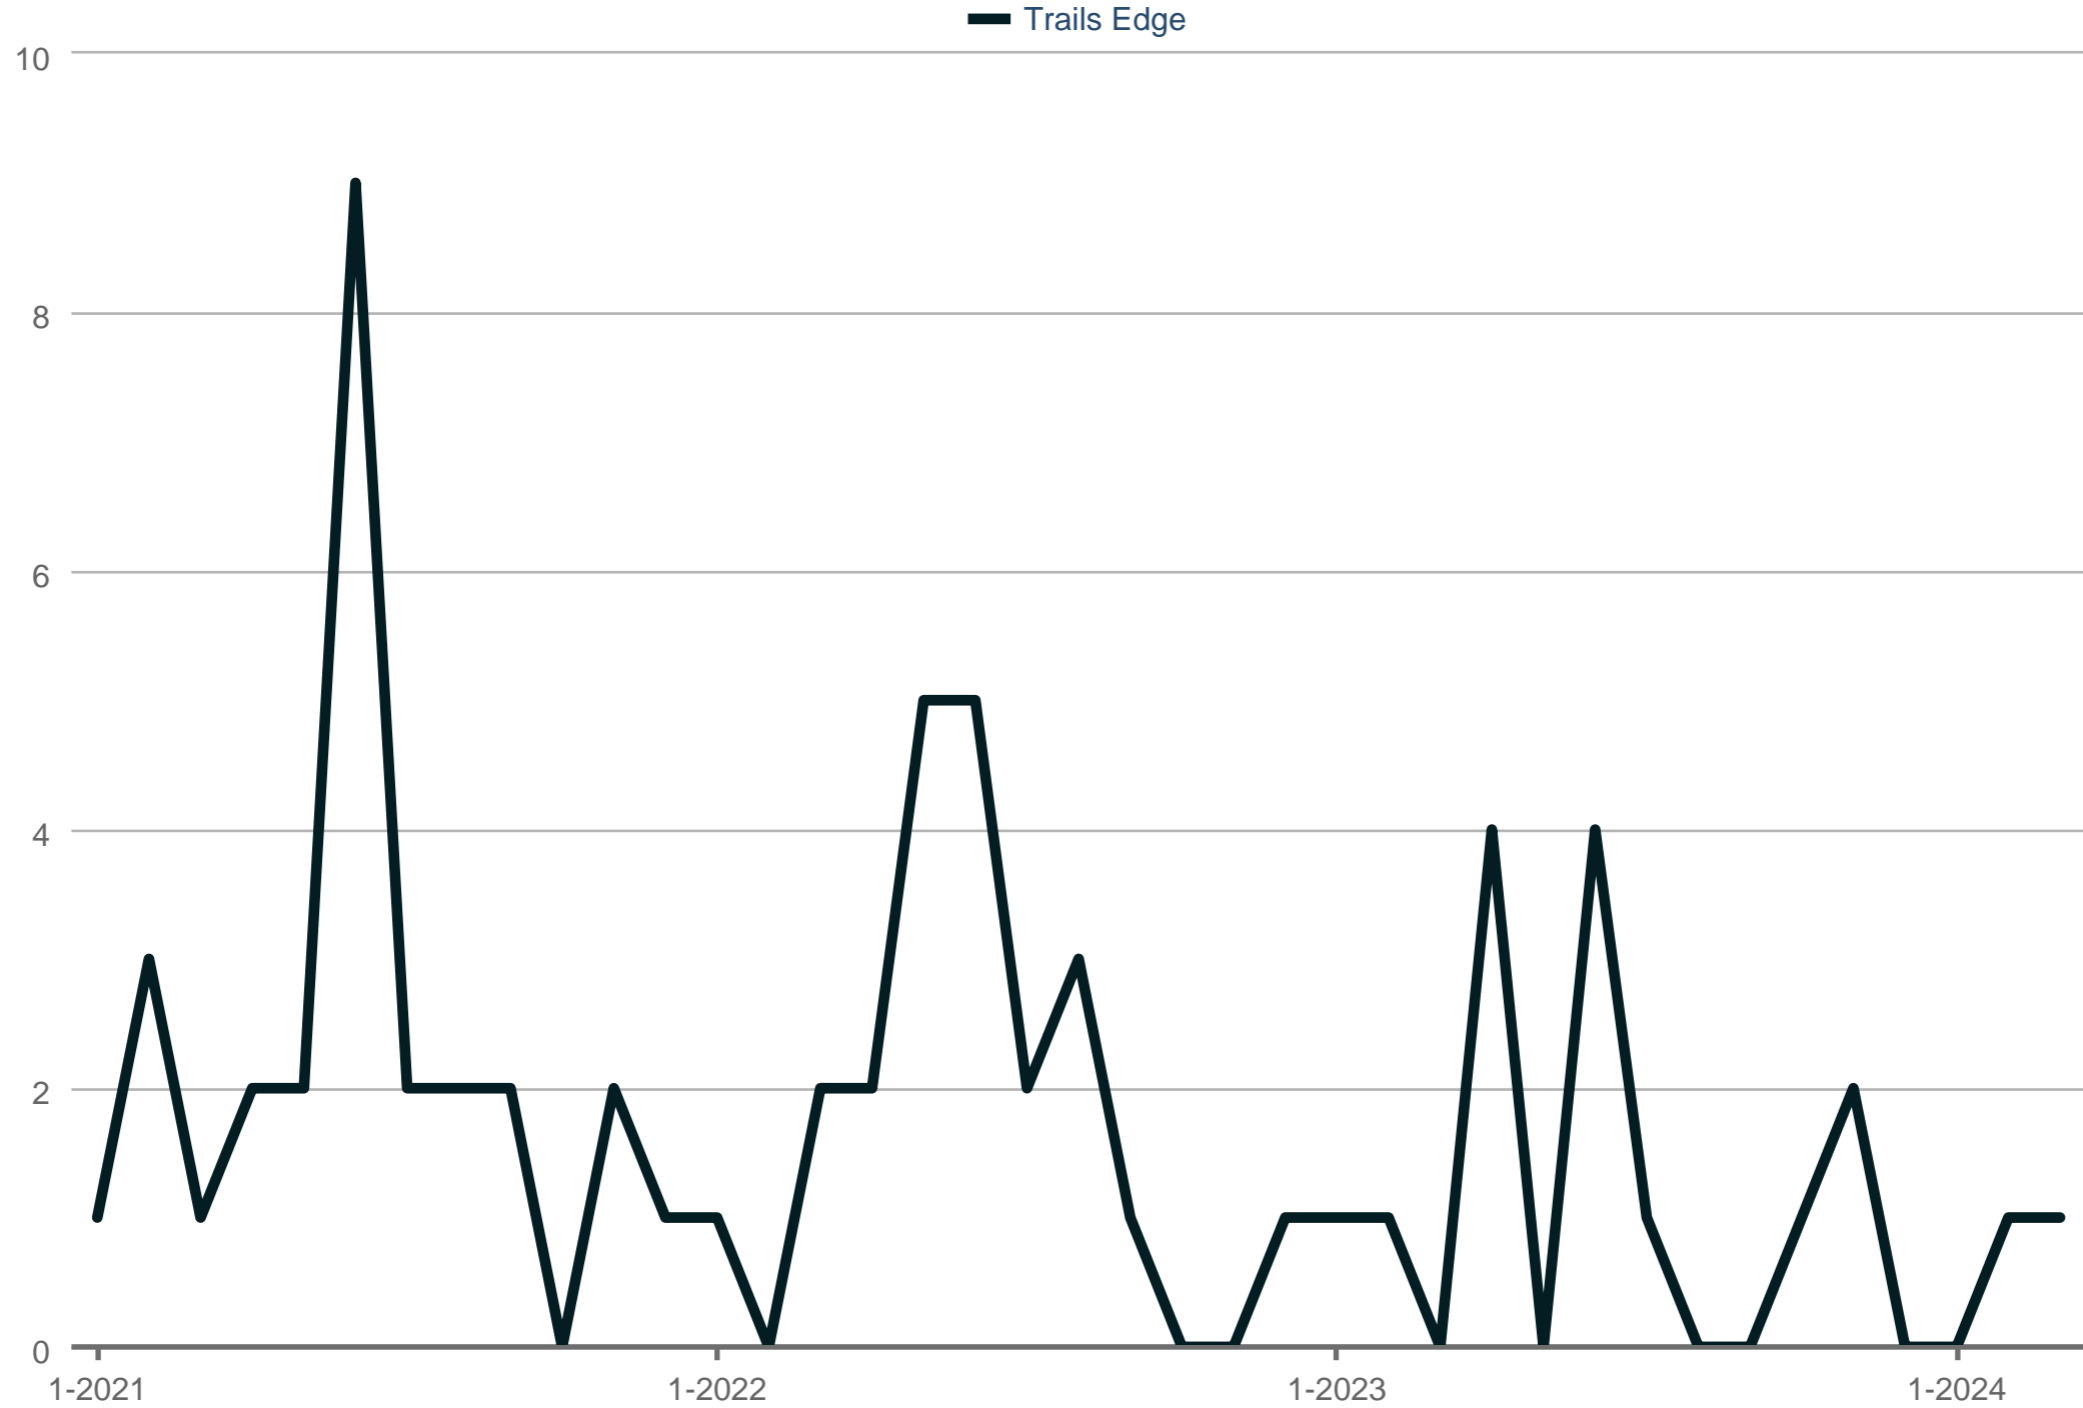

### Closed Sales

Each data point is one month of activity. Data is from April 20, 2024.