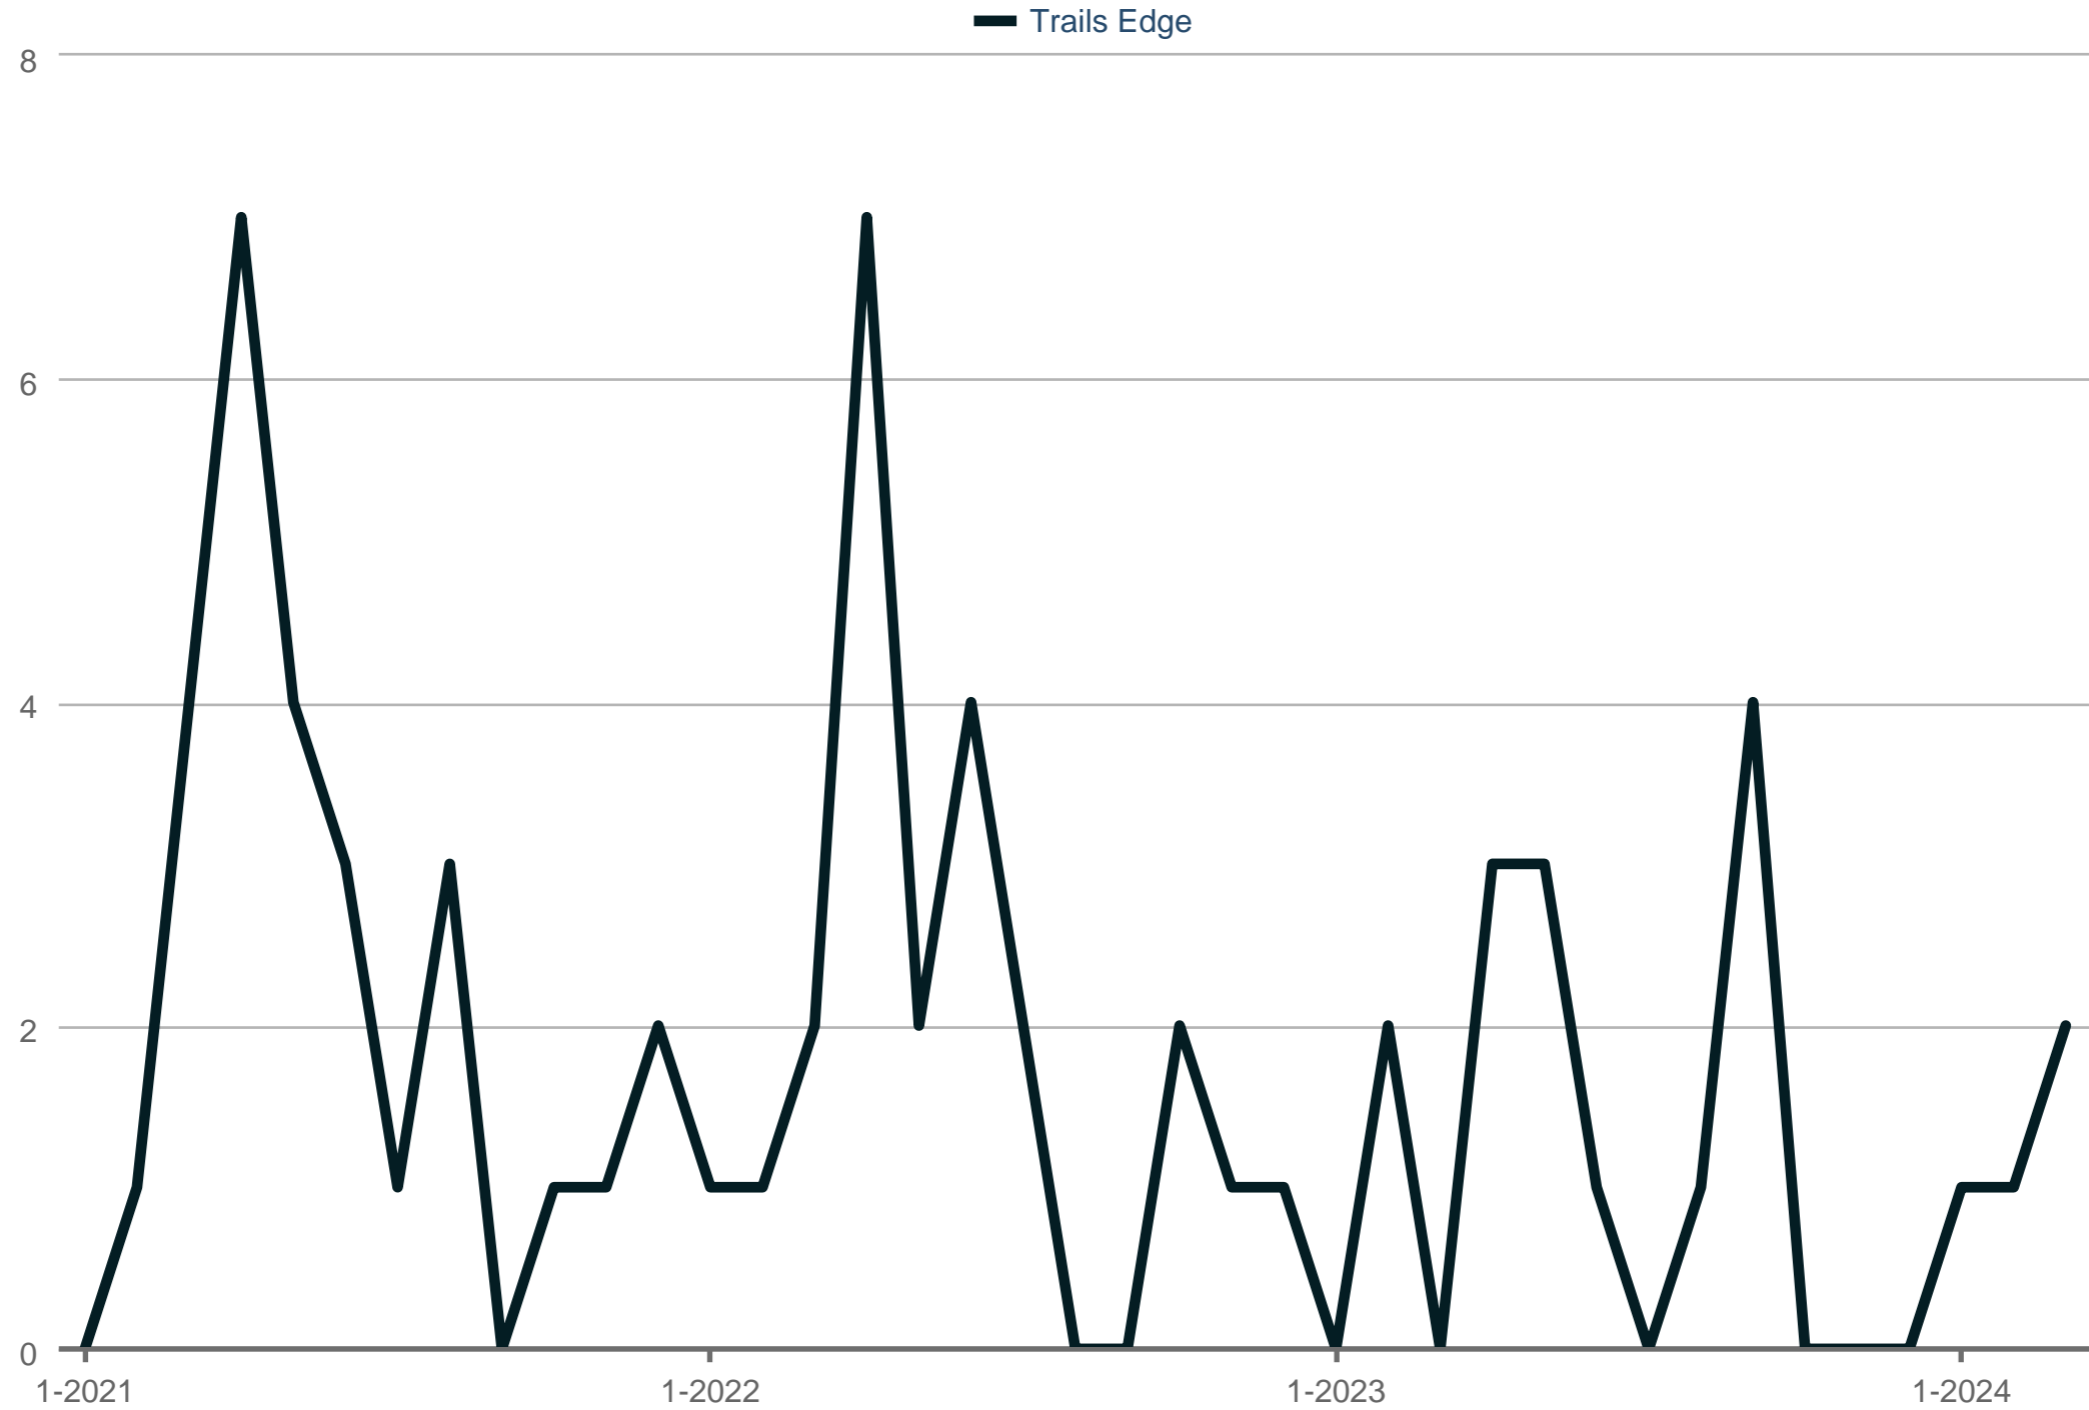

New Listings

Each data point is one month of activity. Data is from April 26, 2024.