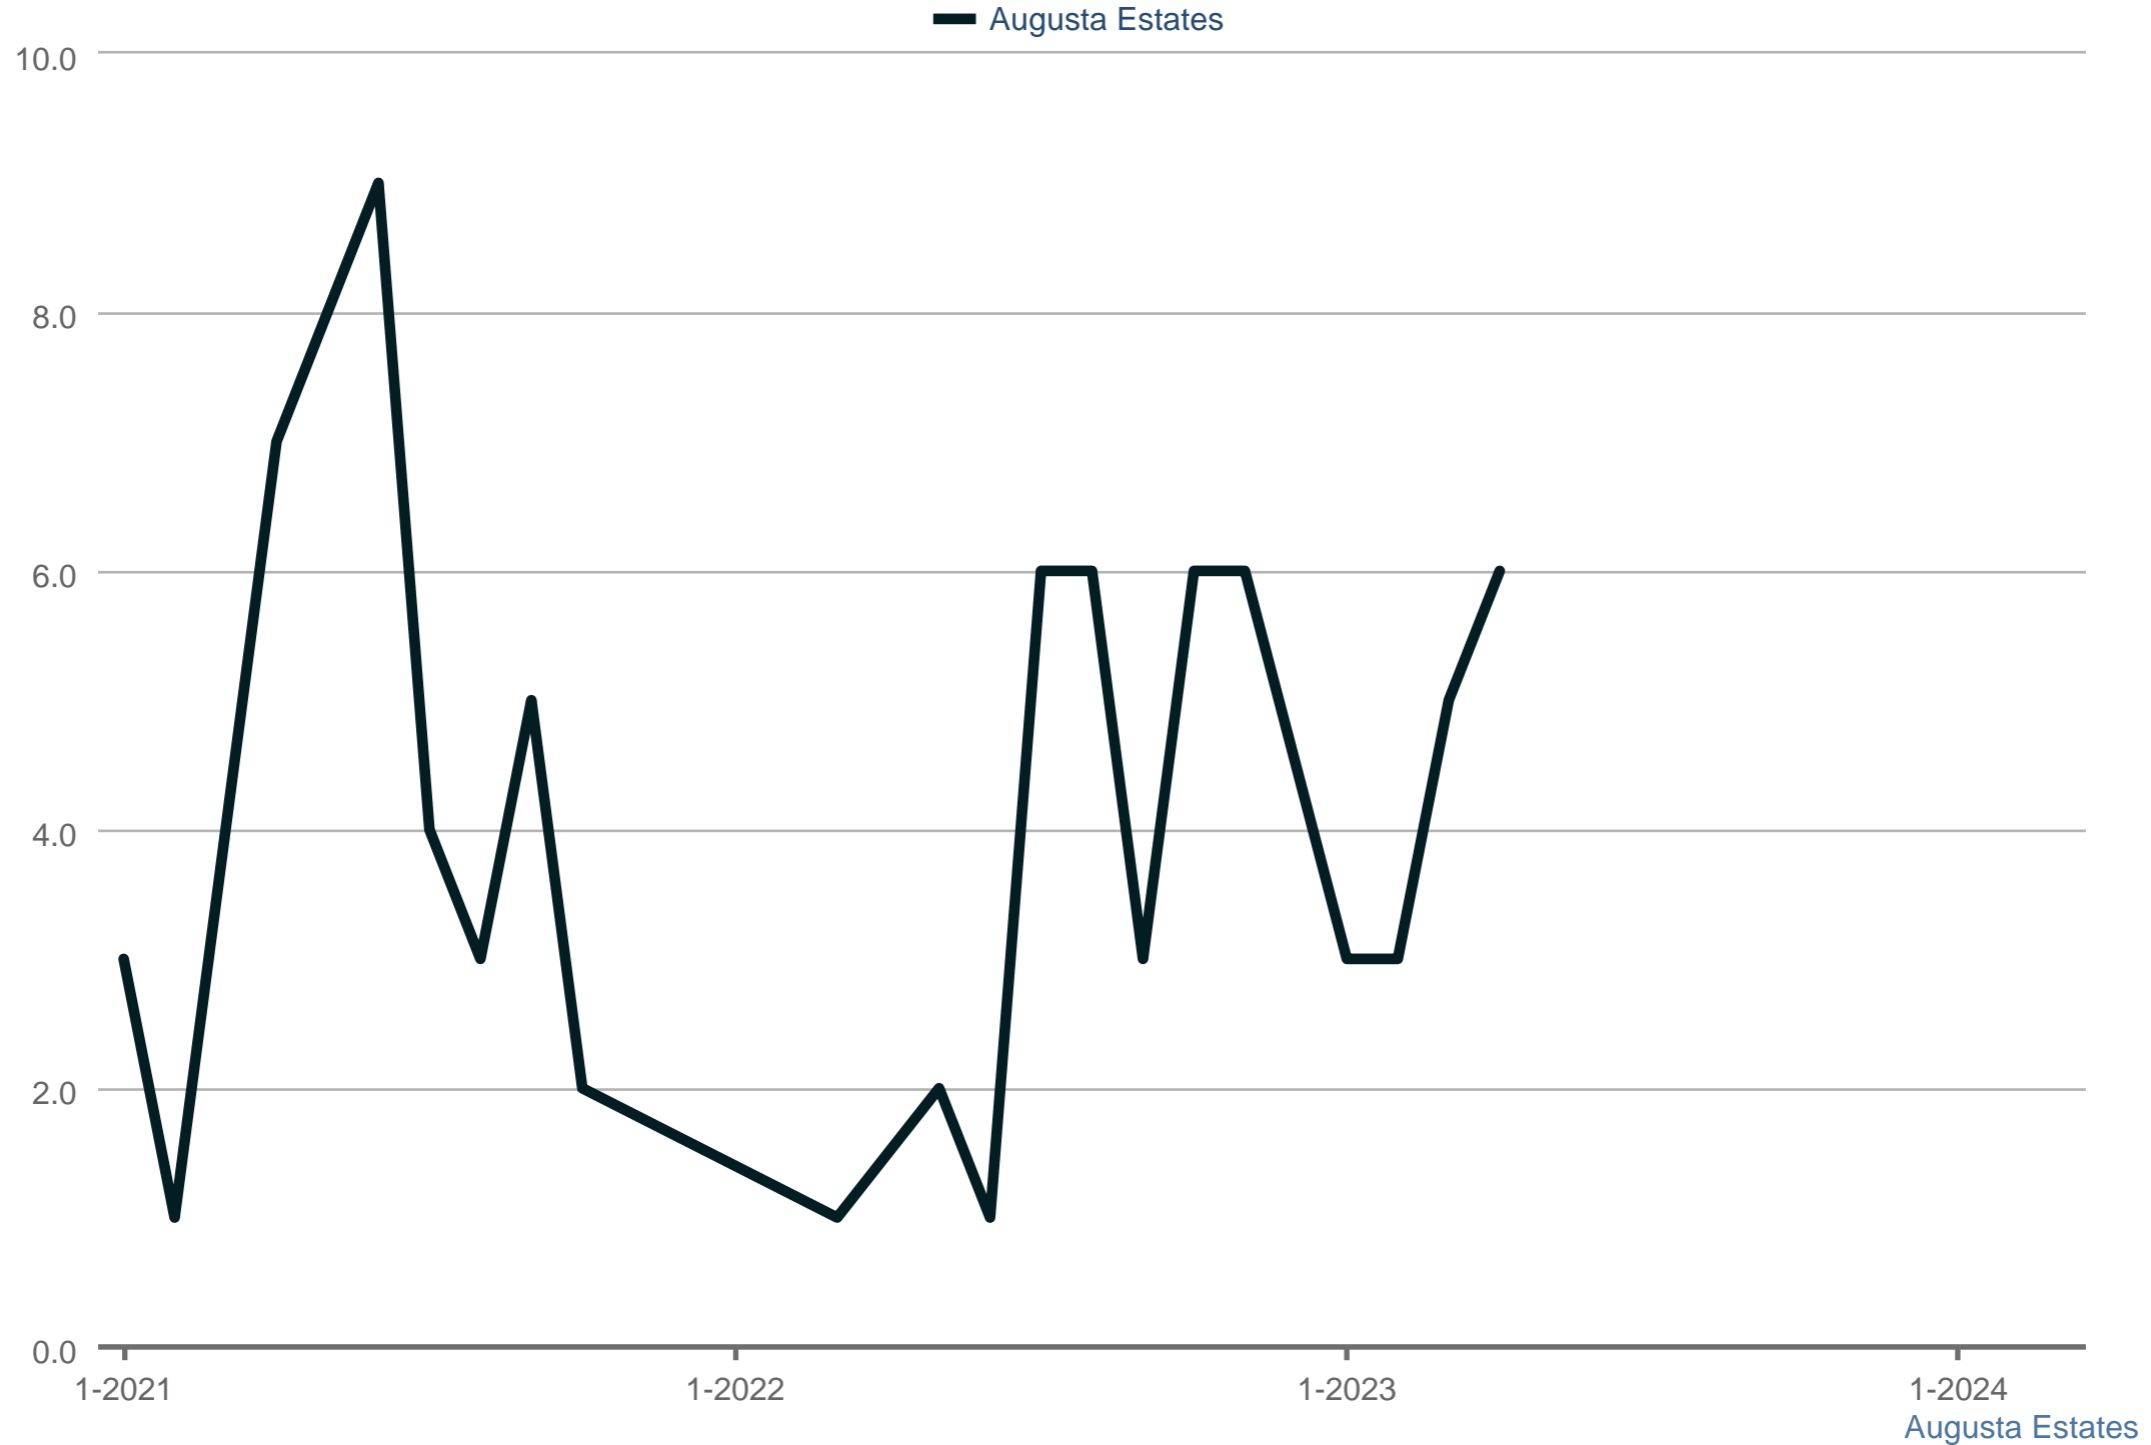

Showings Per Listing

Each data point is one month of activity. Data is from April 27, 2024.