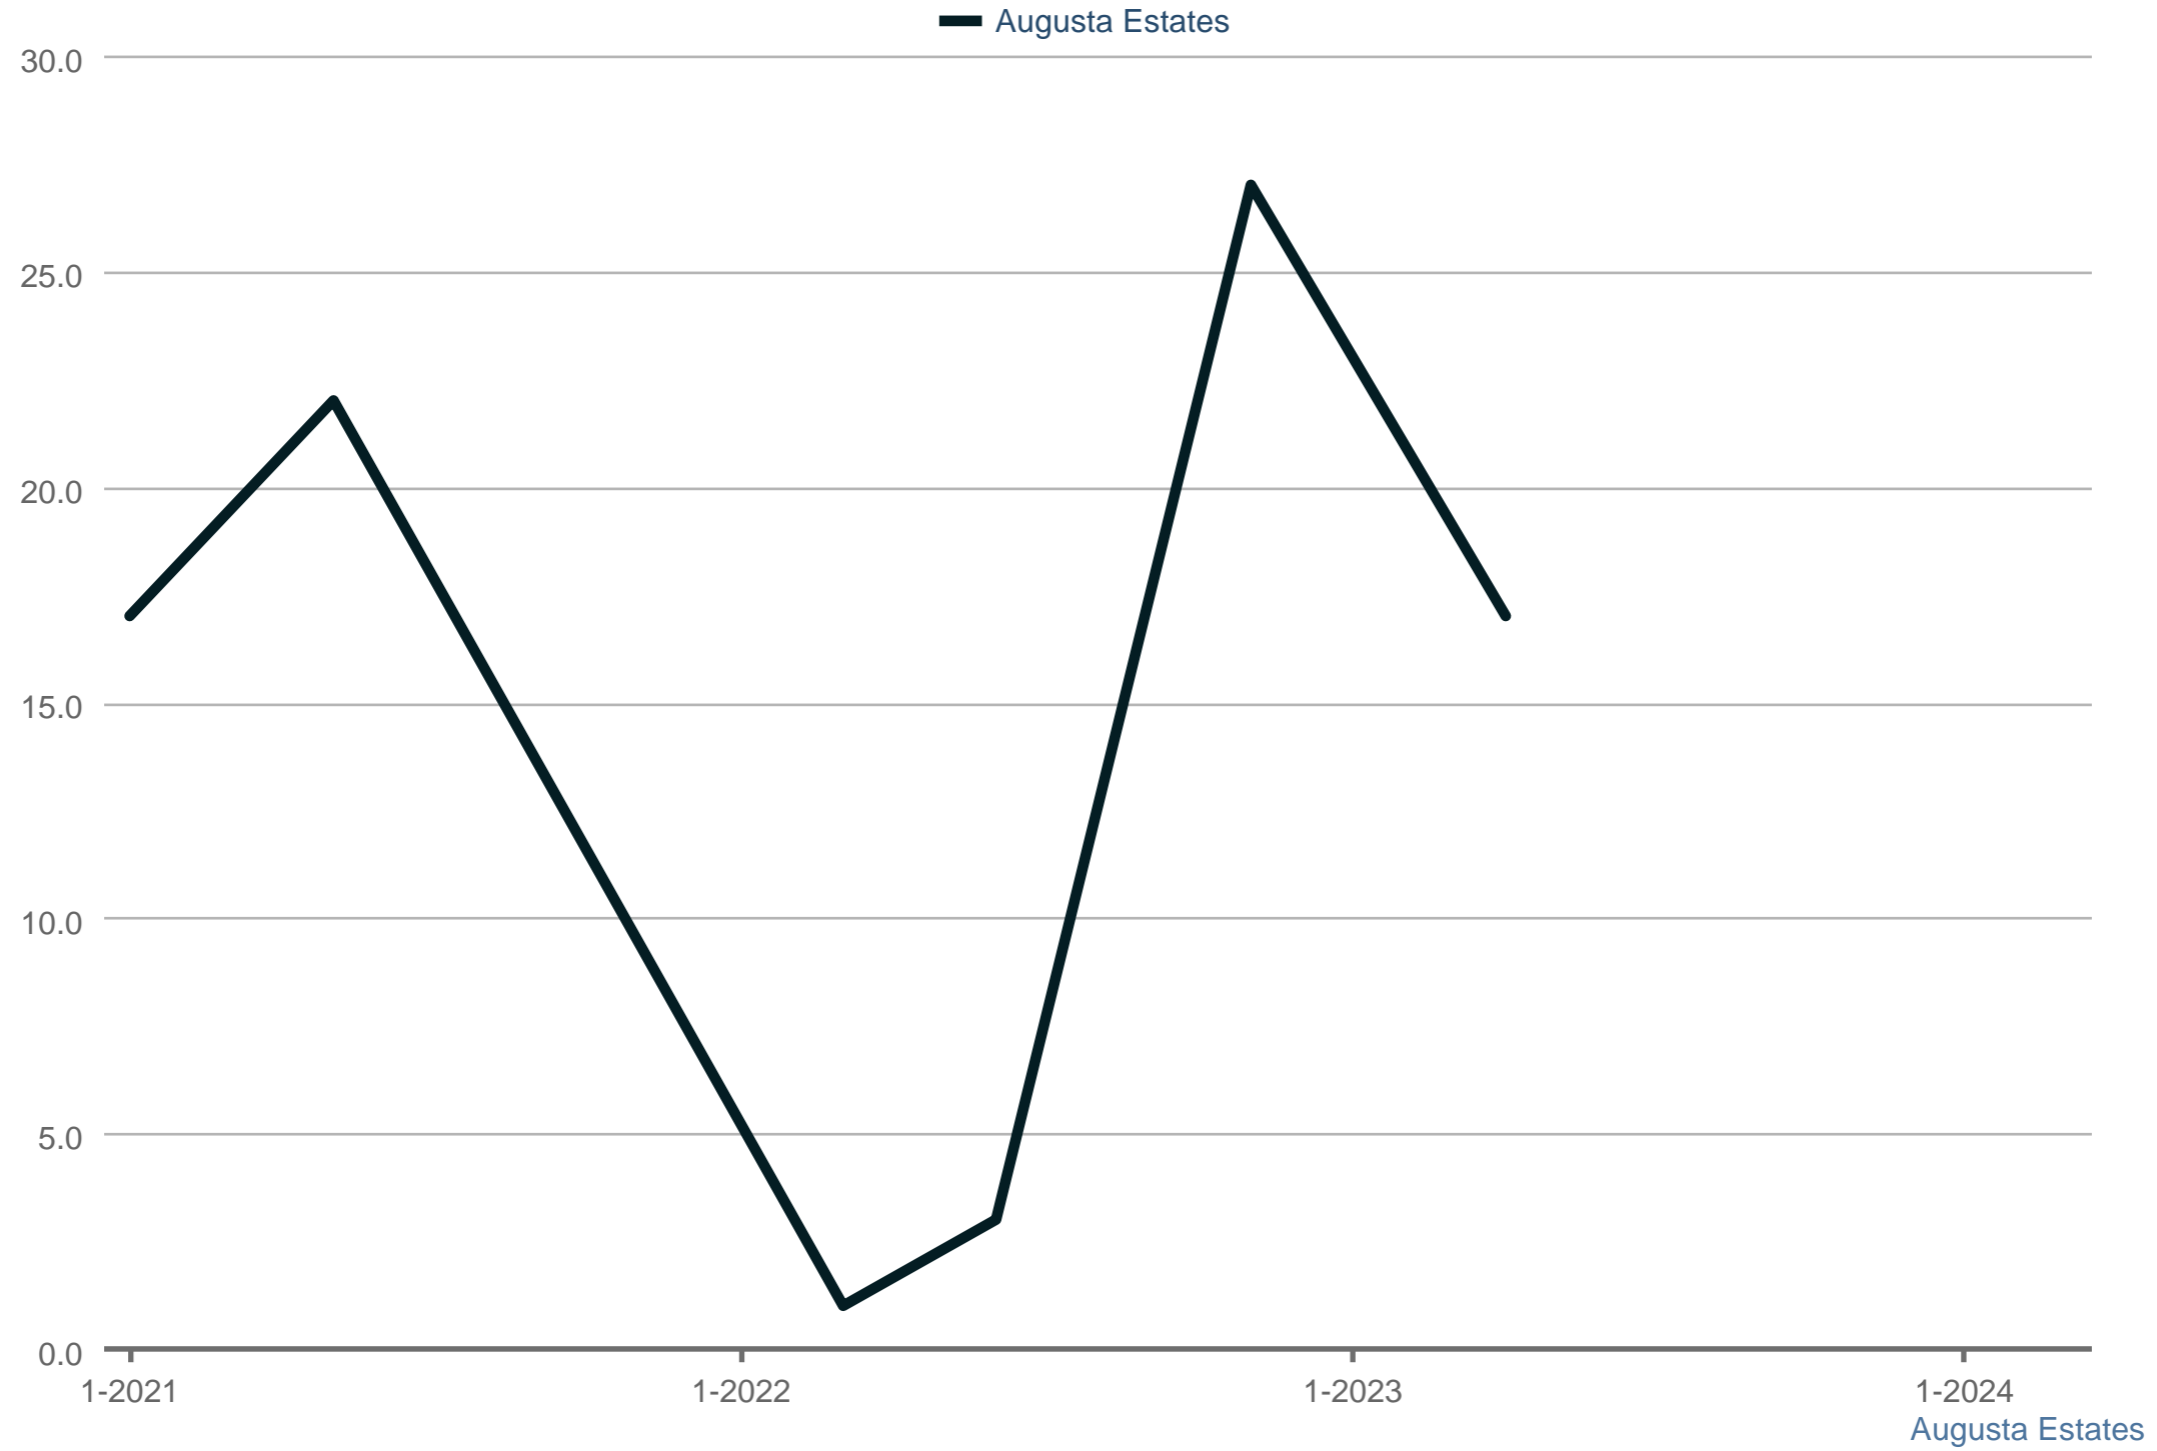

Average Showings to Pending

Each data point is one month of activity. Data is from April 25, 2024.