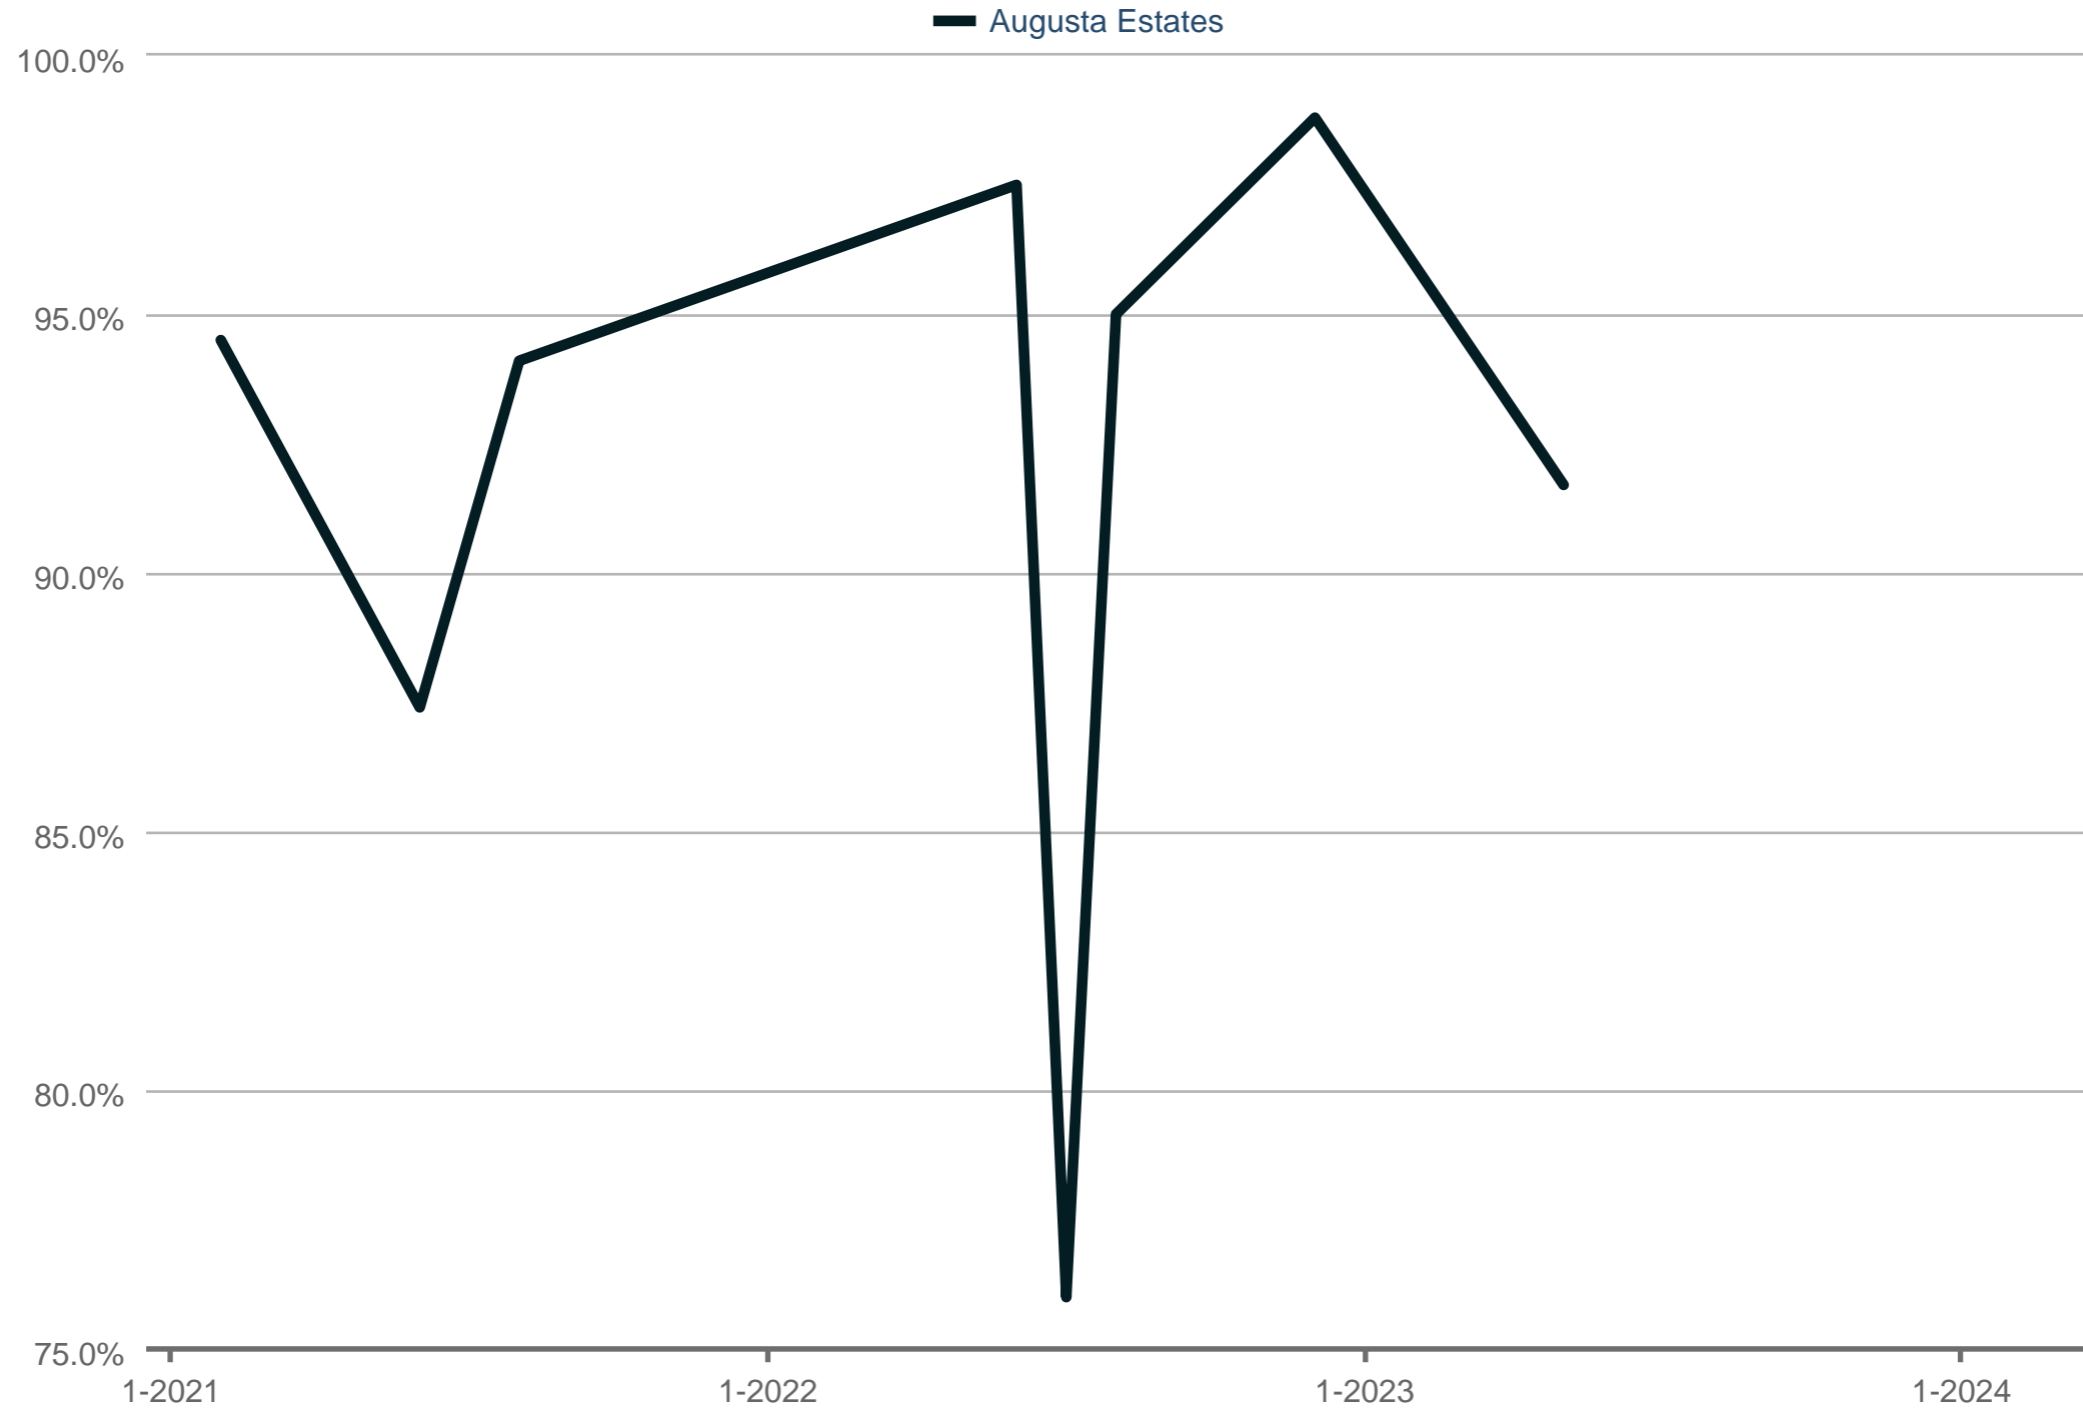

### Average Percent of Last List Price

Each data point is one month of activity. Data is from April 19, 2024.