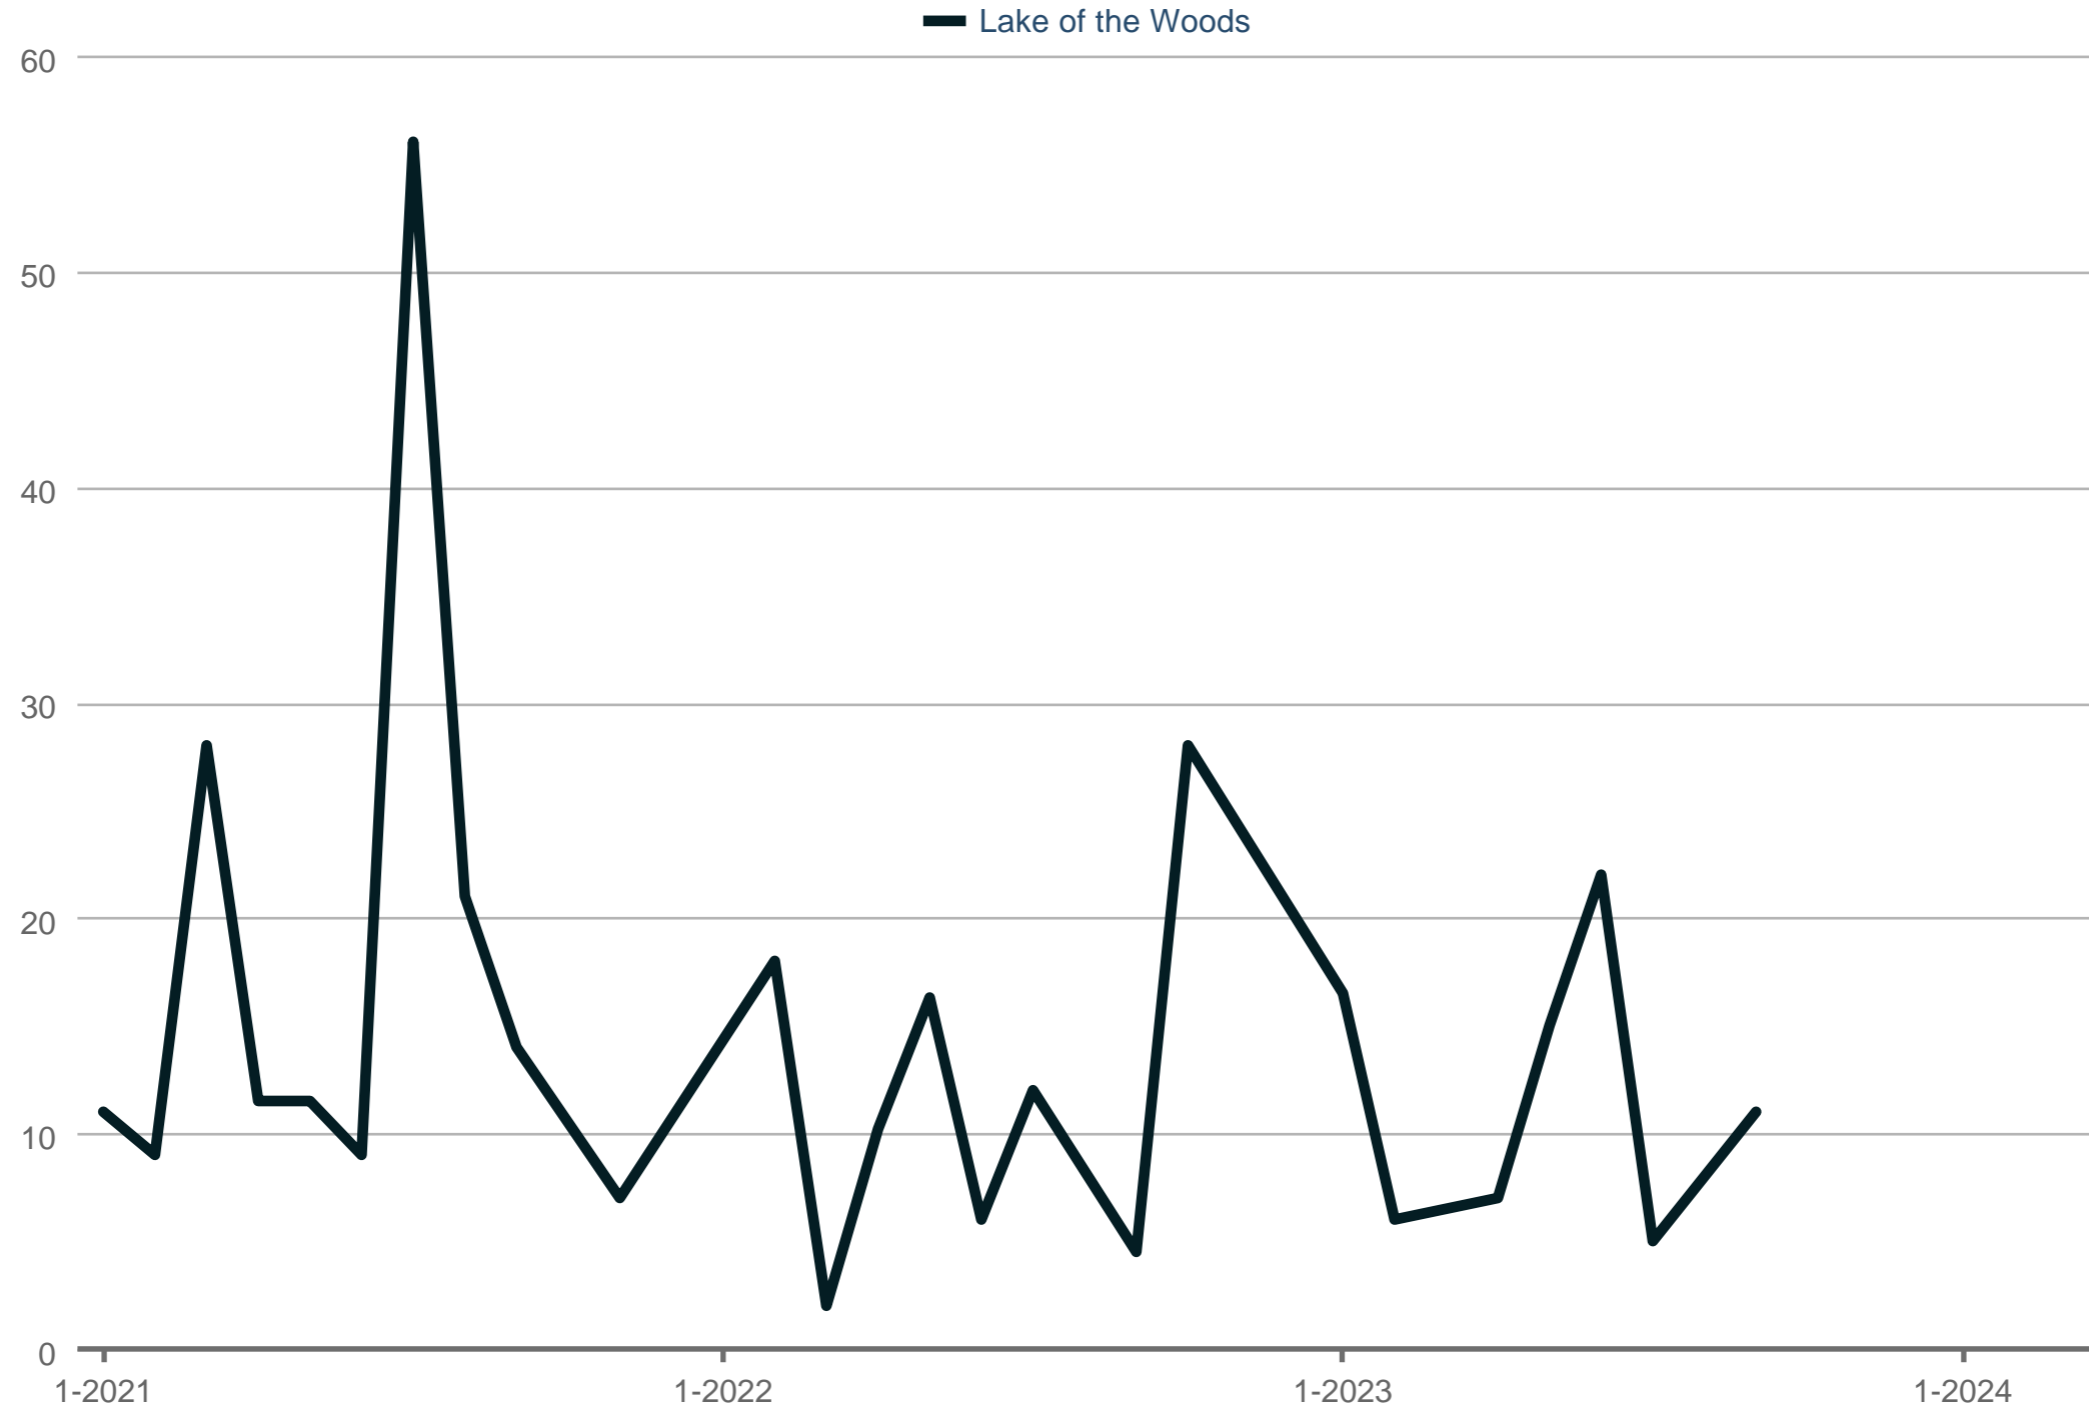

Average Showings to Pending

Lake of the Woods

Each data point is one month of activity. Data is from April 23, 2024.