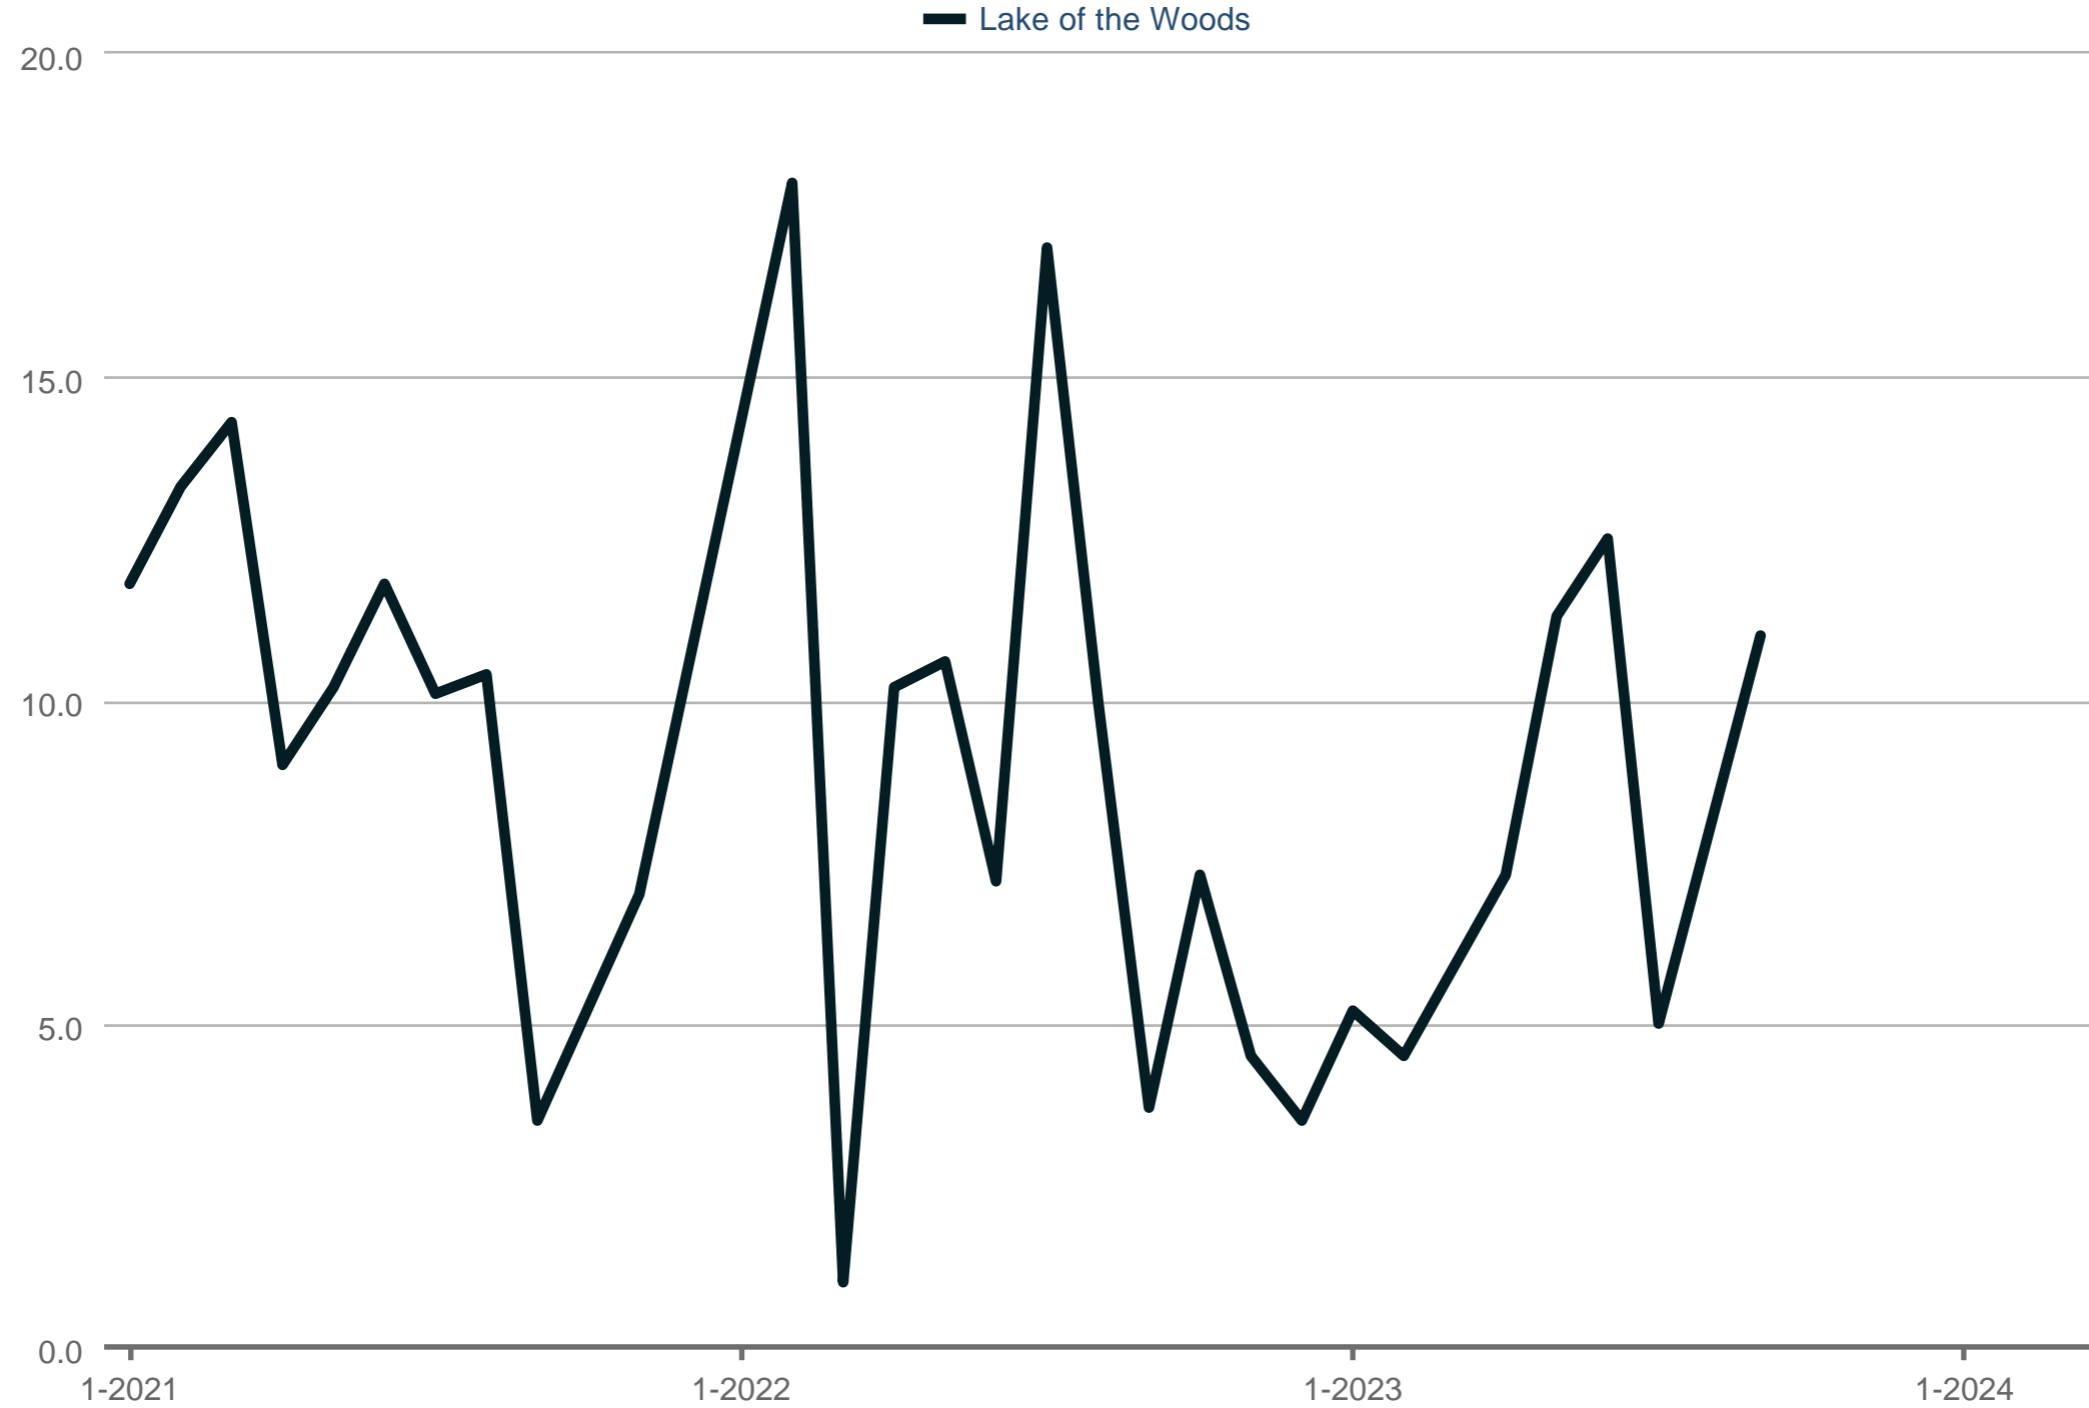

Showings Per Listing

Lake of the Woods

Each data point is one month of activity. Data is from April 23, 2024.