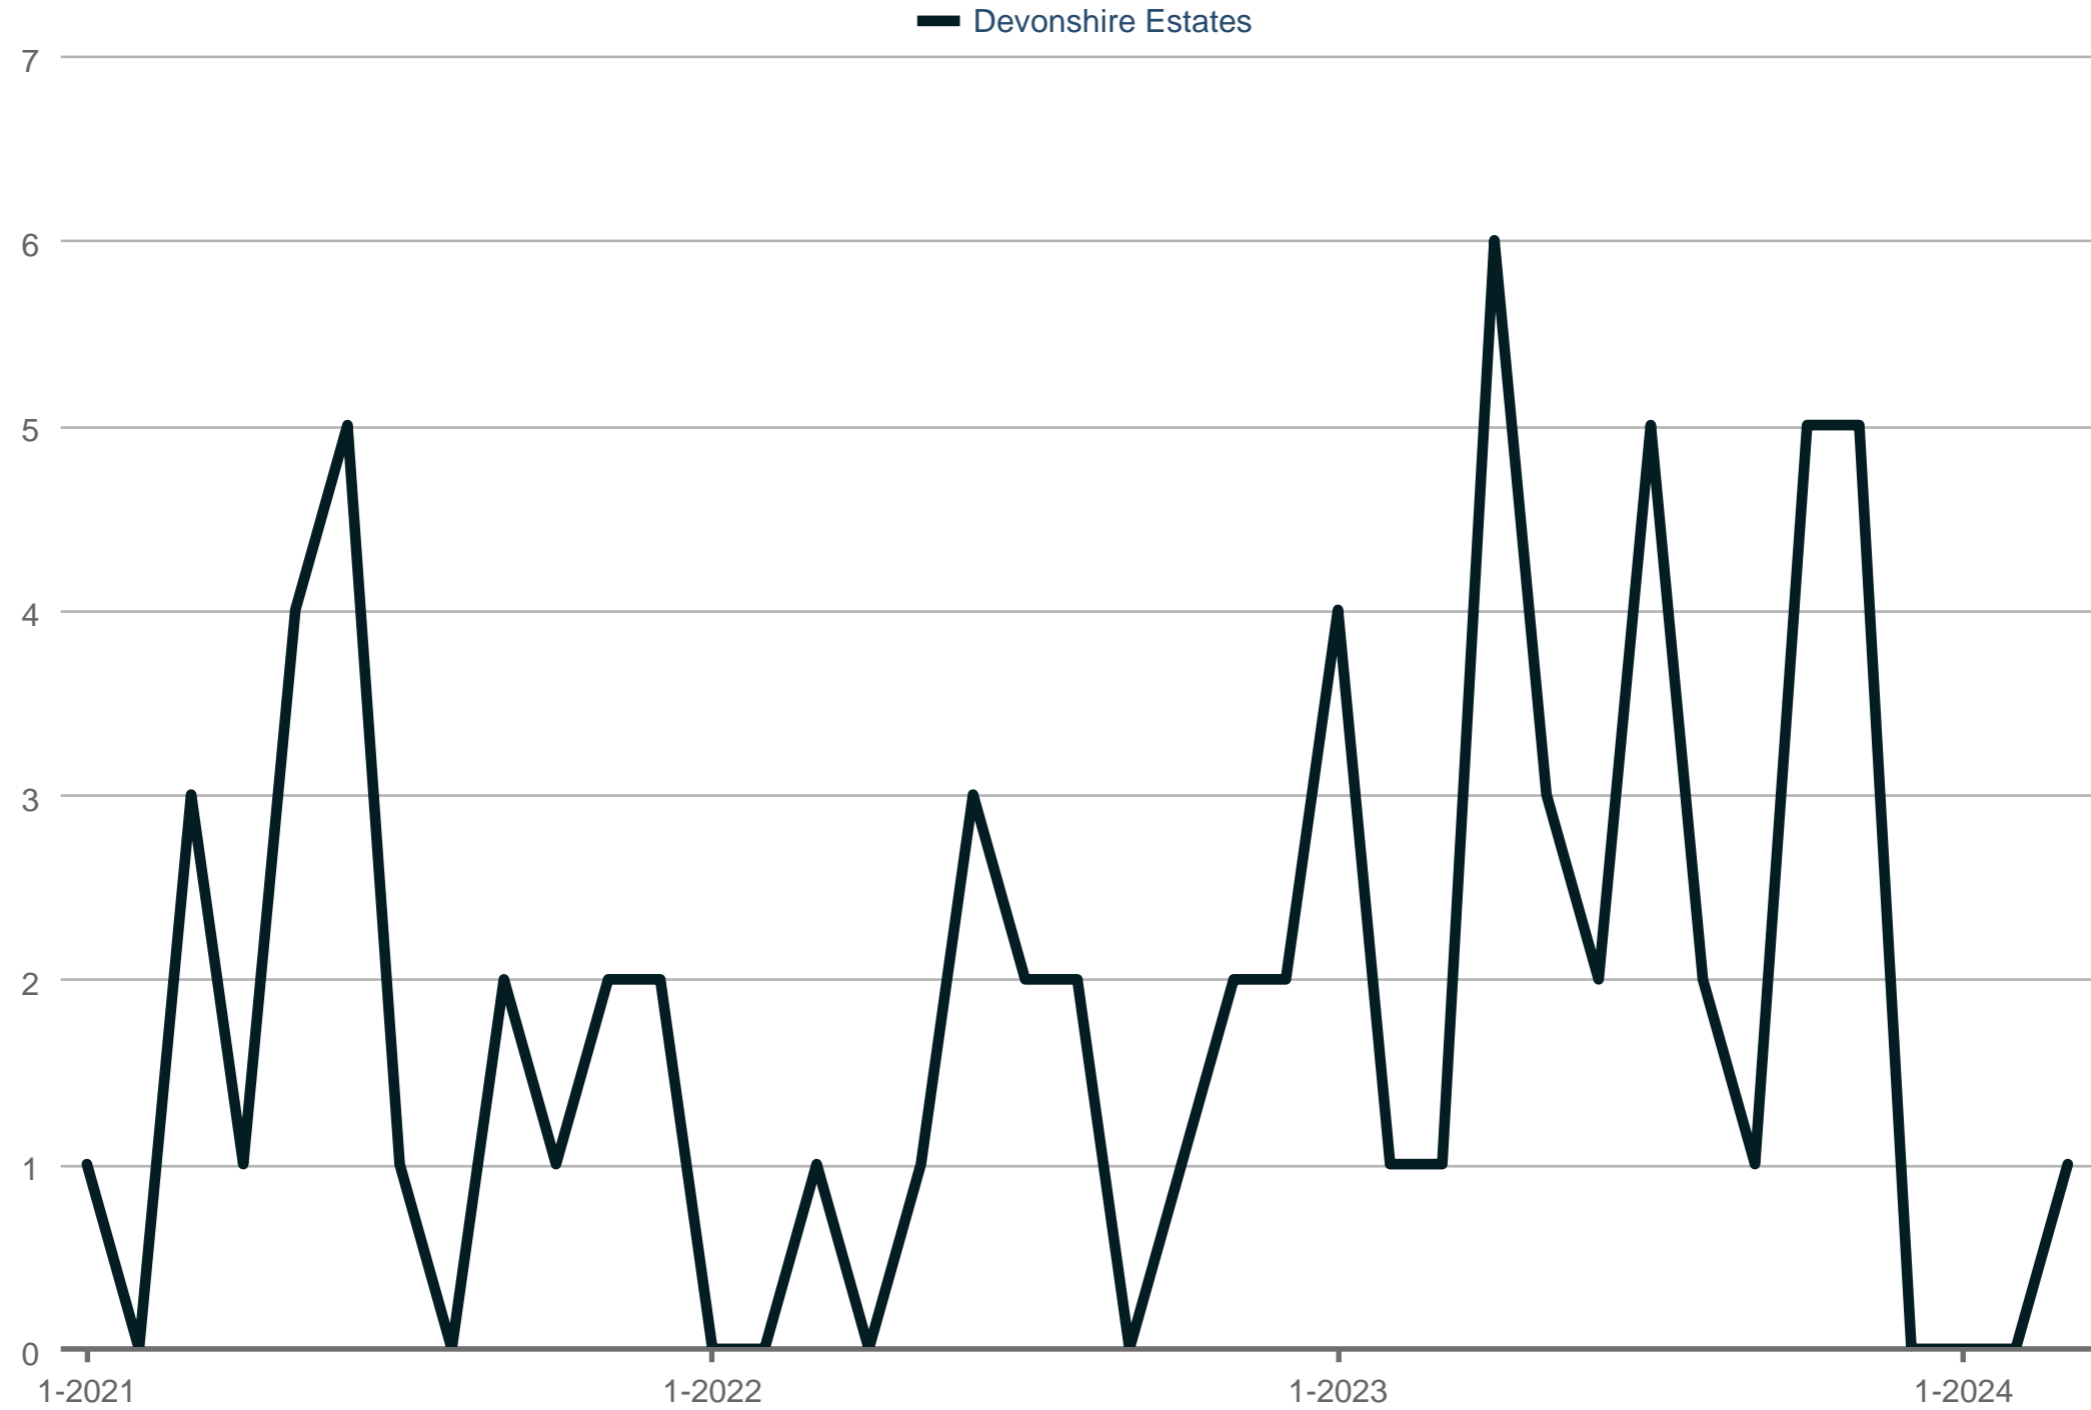

### New Listings

Devonshire Estates

Each data point is one month of activity. Data is from April 19, 2024.