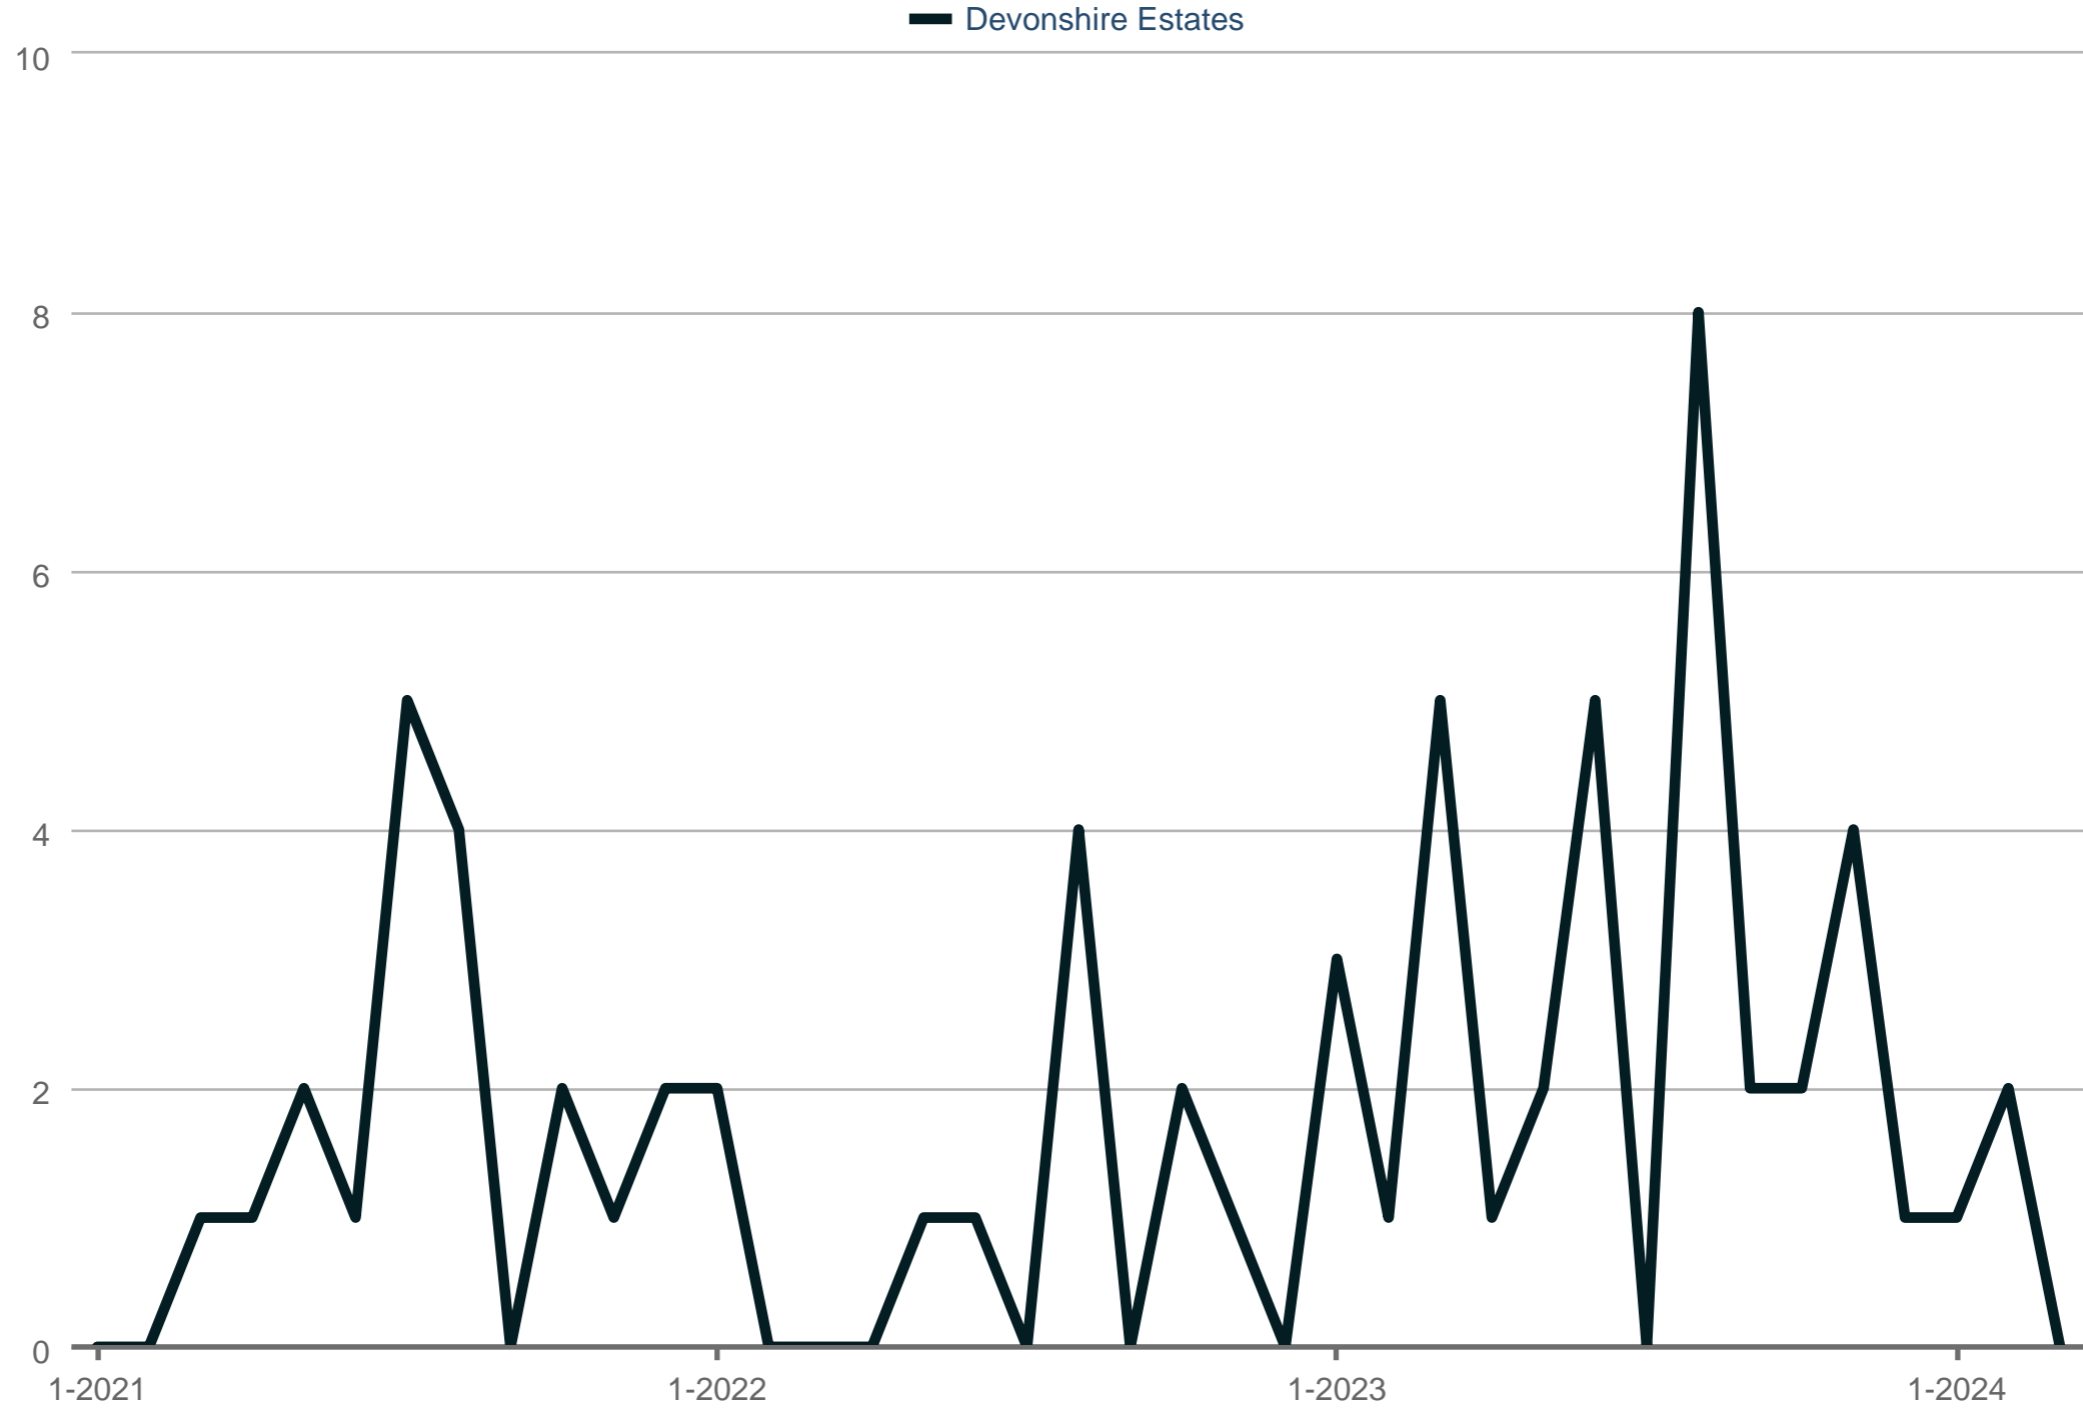

Closed Sales

Devonshire Estates

Each data point is one month of activity. Data is from April 17, 2024.