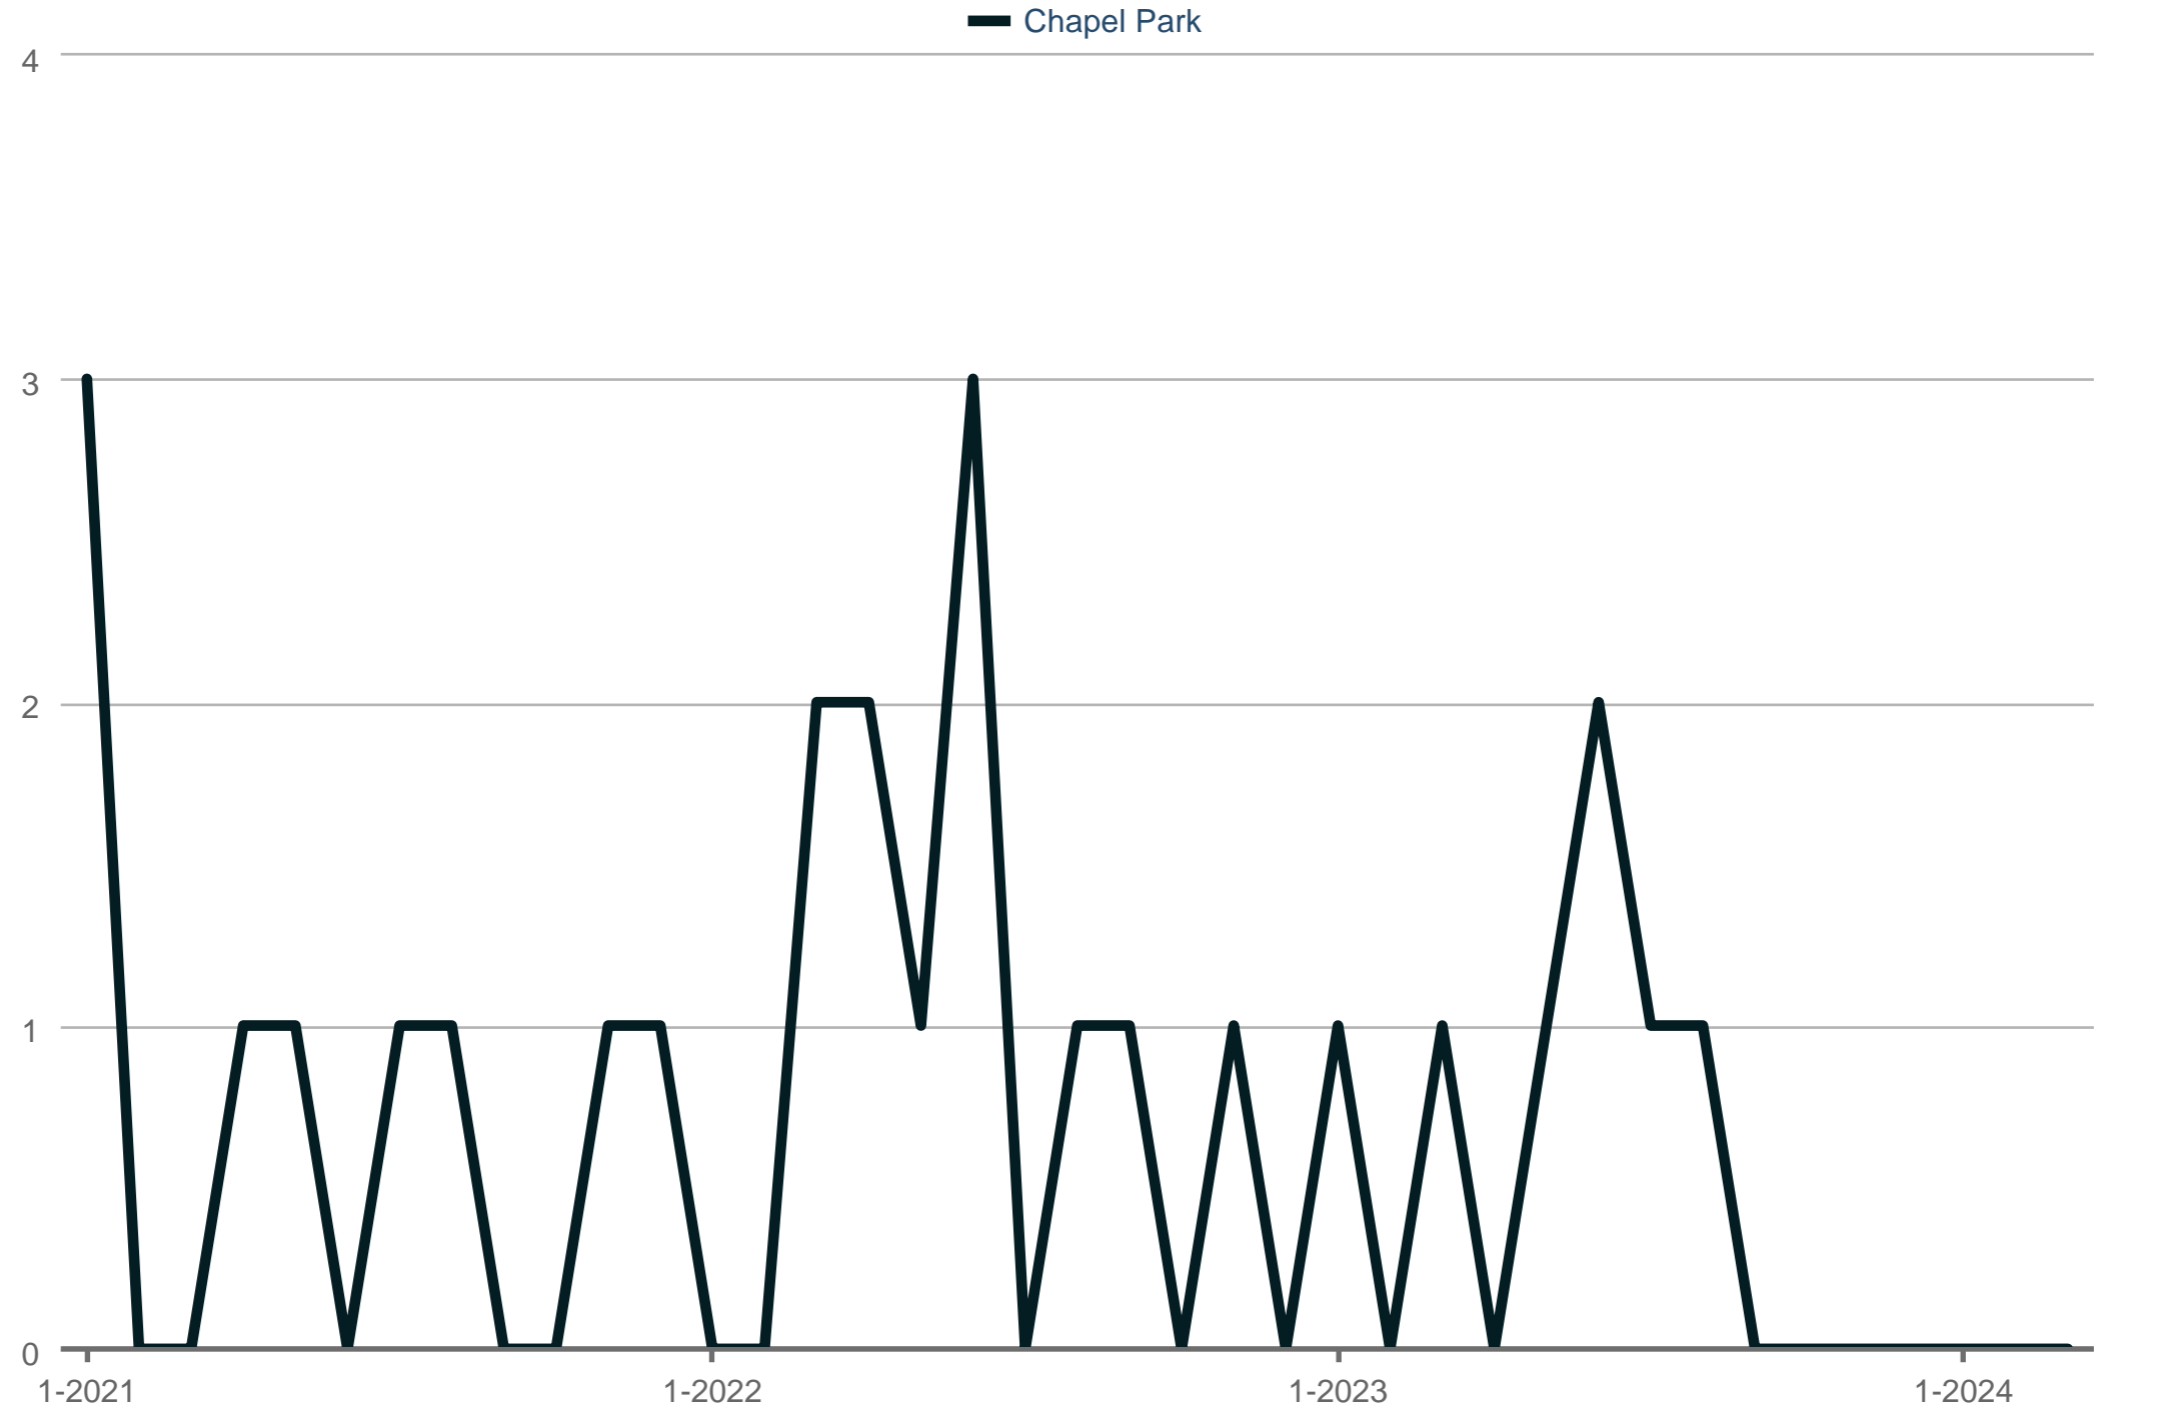

Pending Sales

Chapel Park
Each data point is one month of activity. Data is from April 27, 2024.