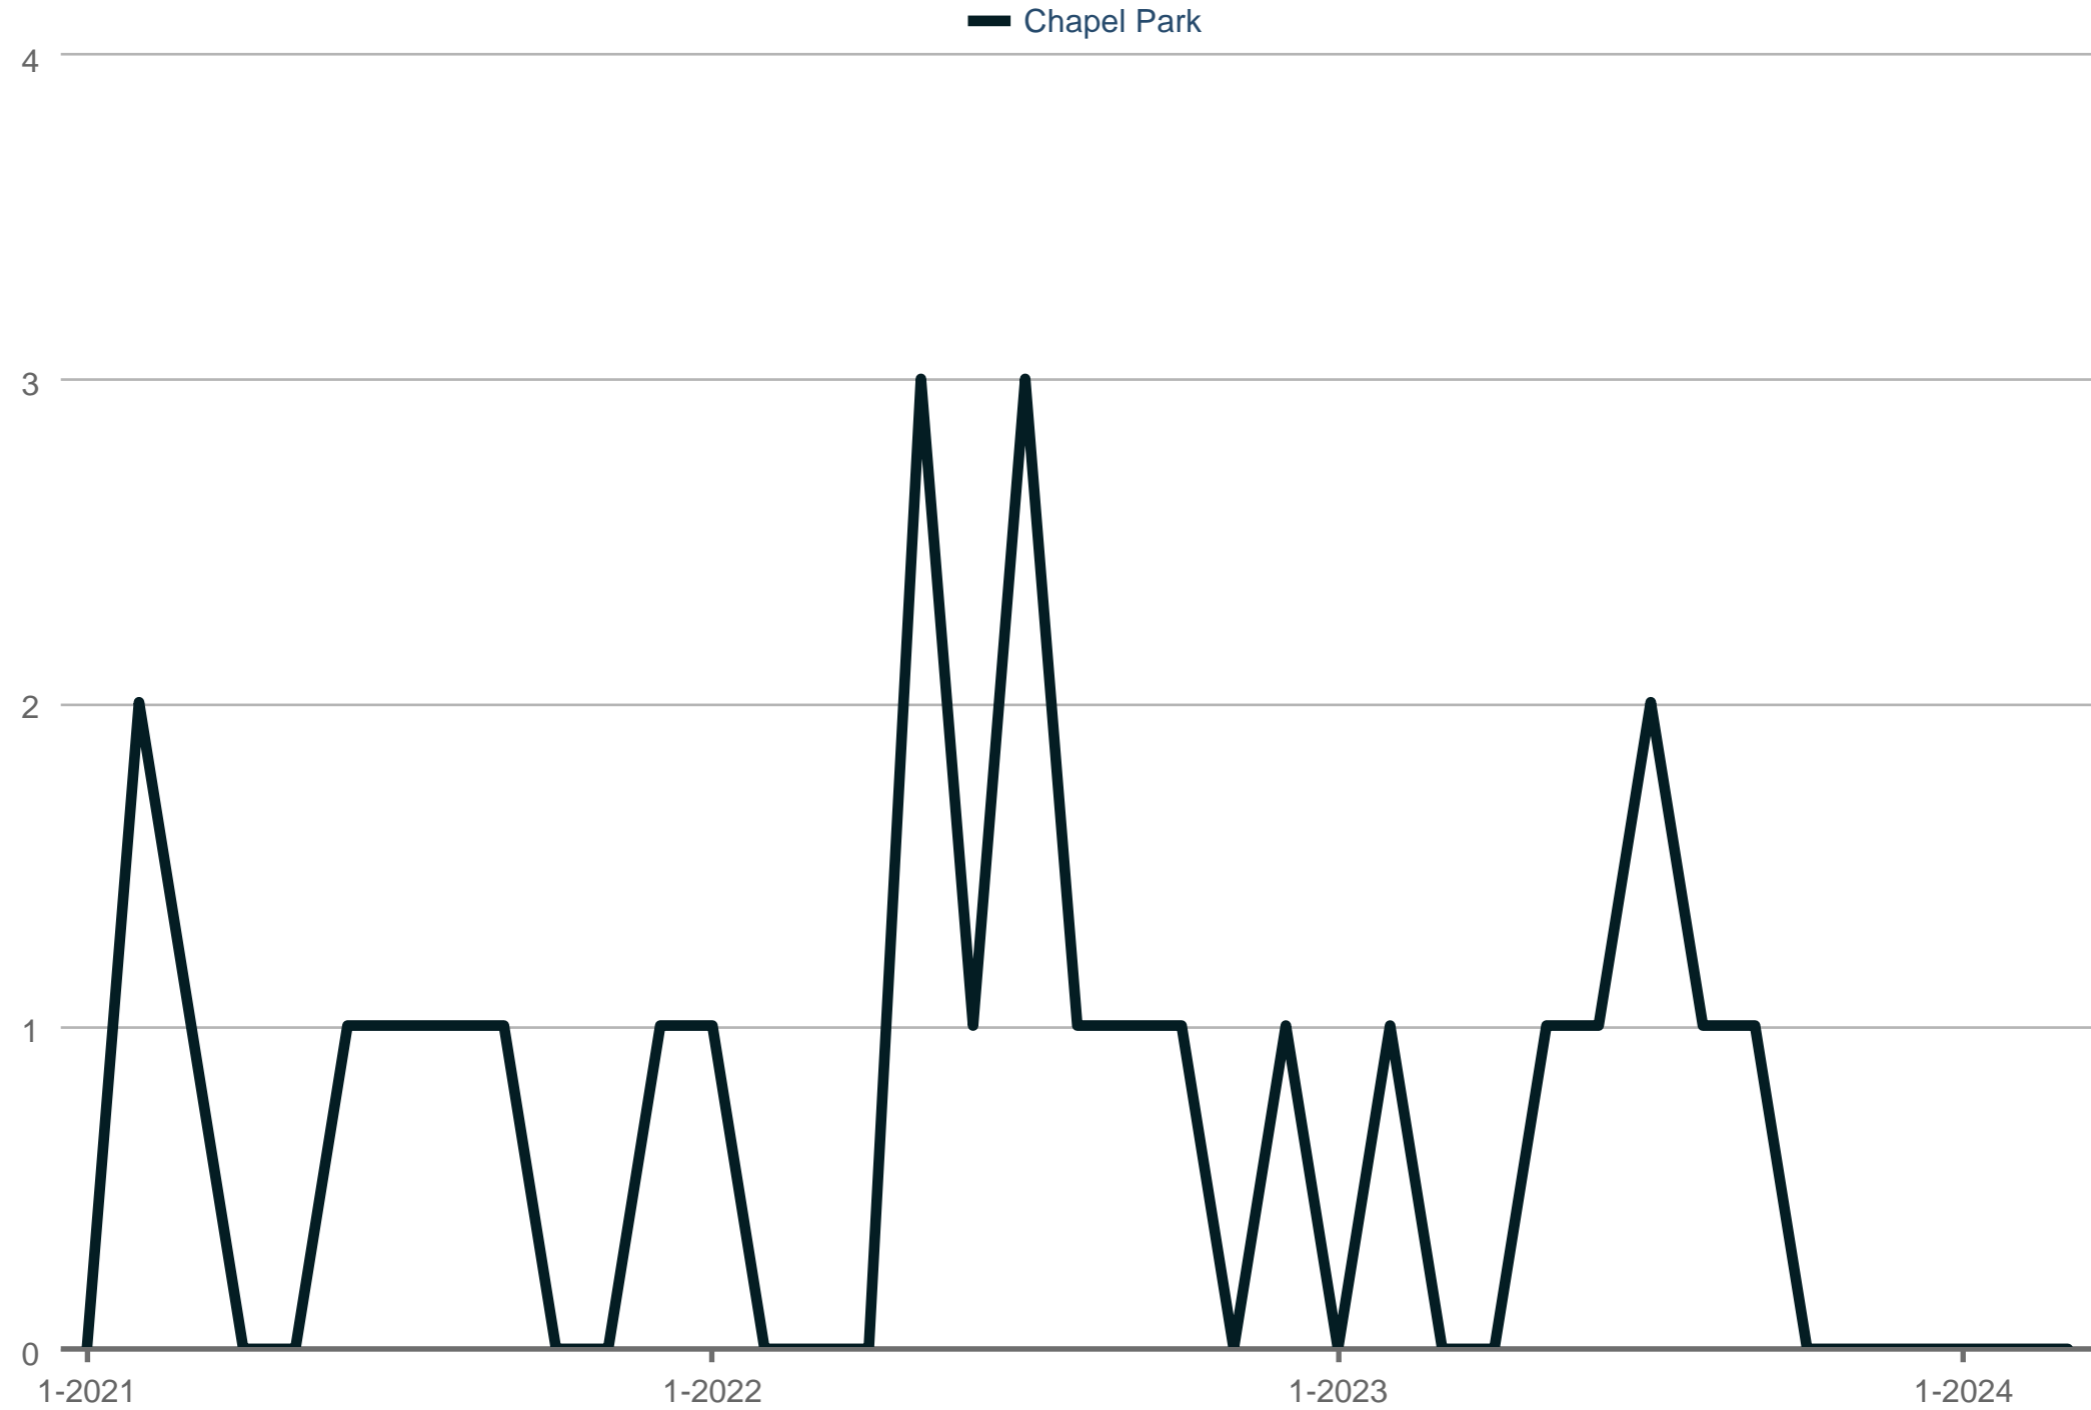

Closed Sales

Chapel Park

Each data point is one month of activity. Data is from April 18, 2024.