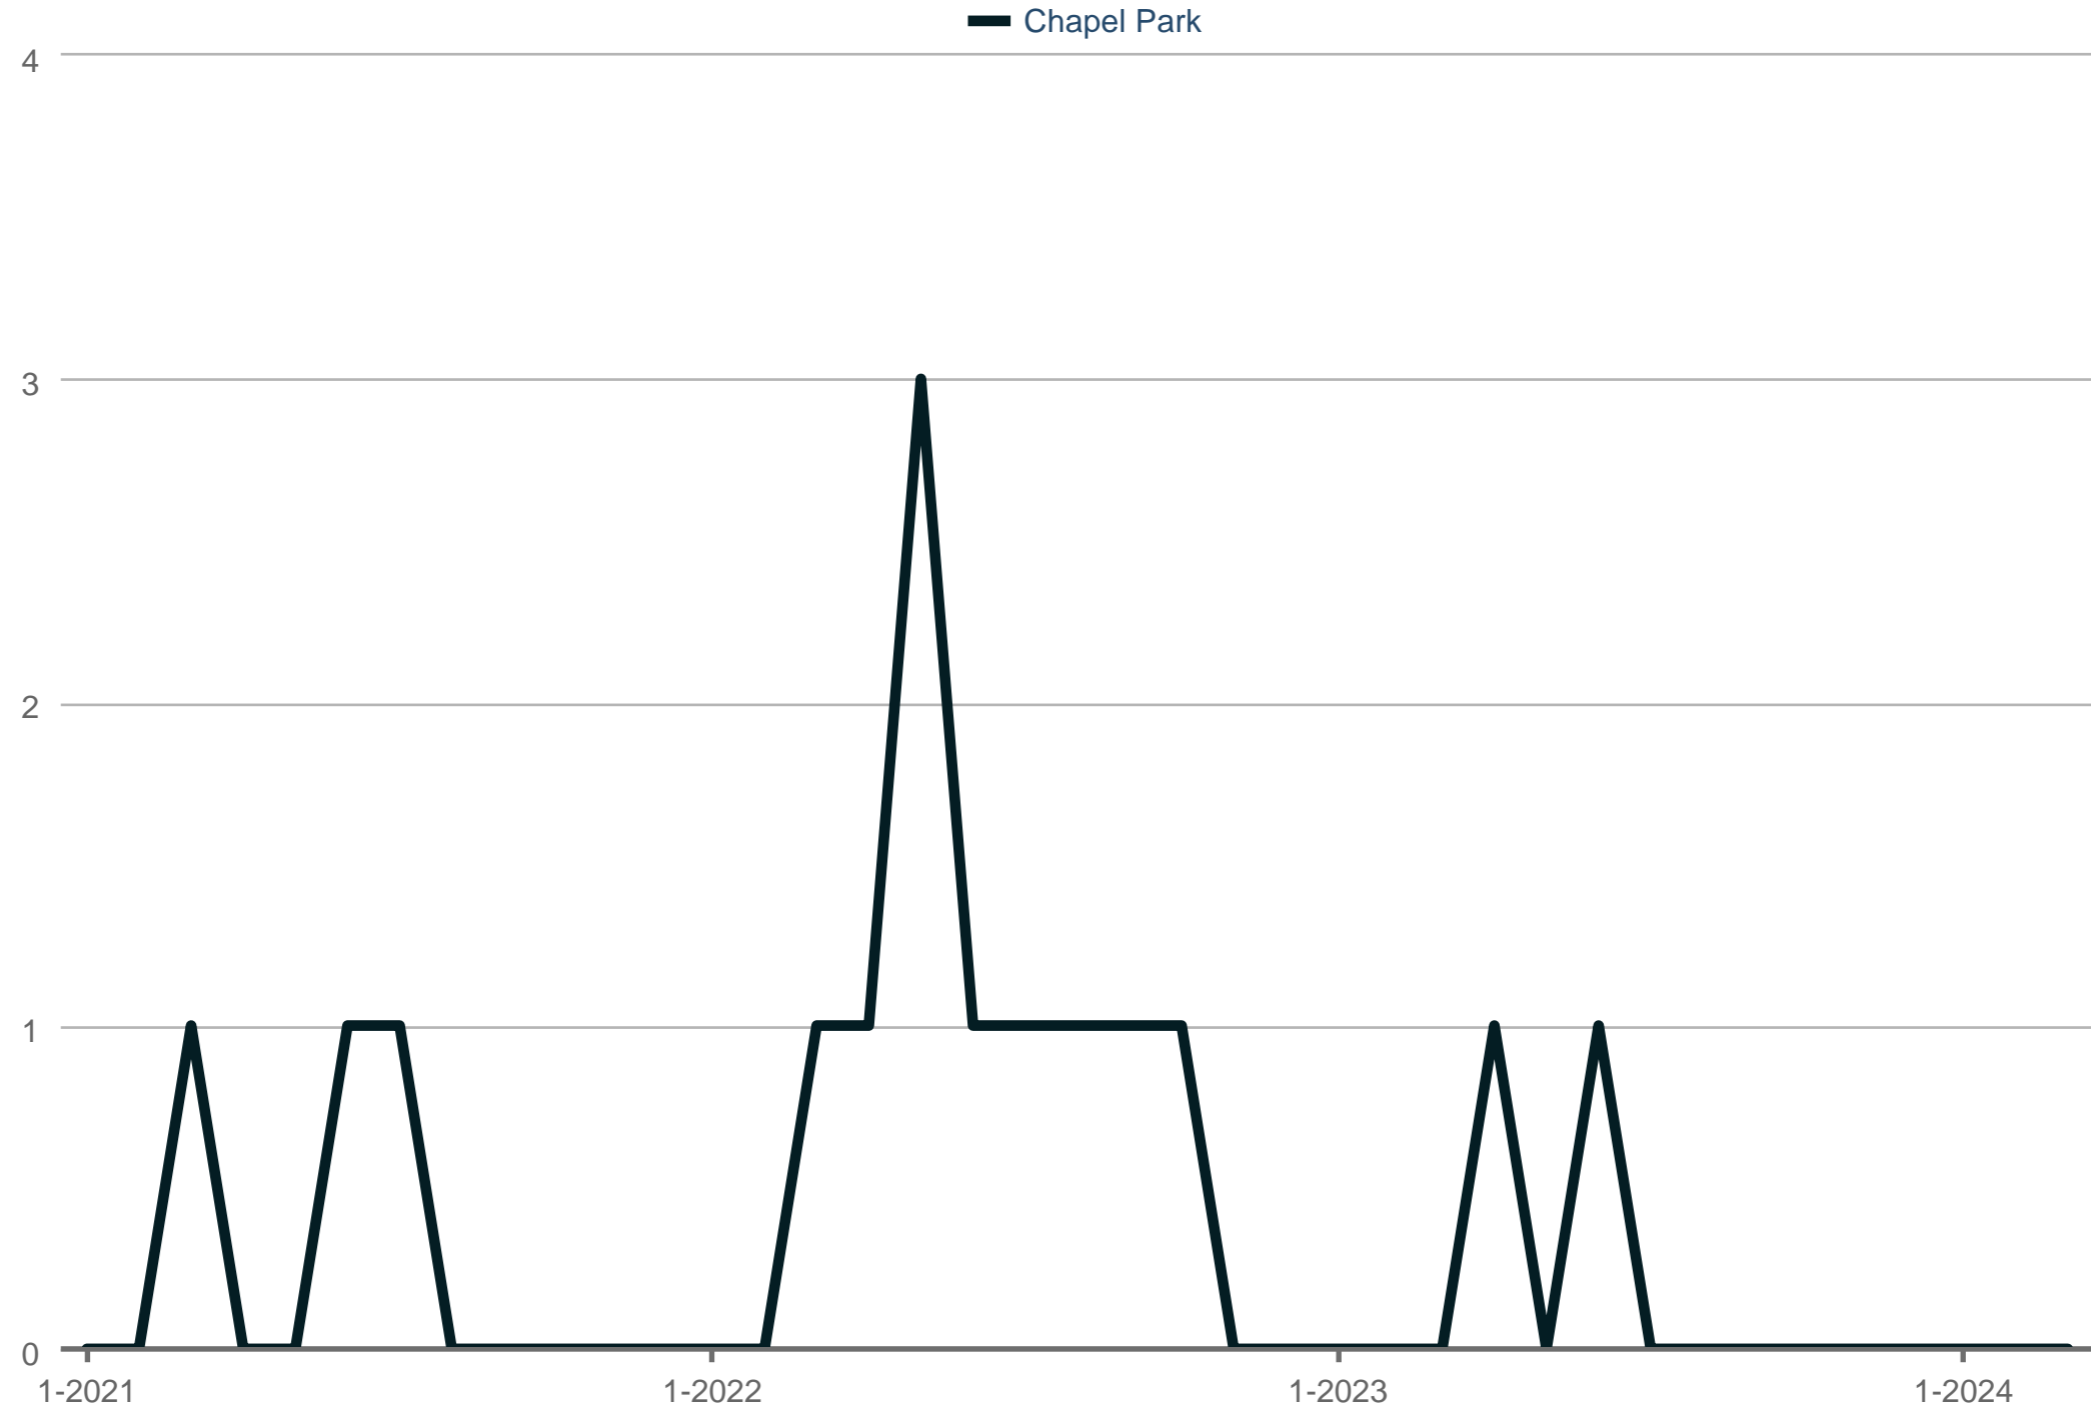

Homes for Sale

Chapel Park

Each data point is one month of activity. Data is from April 19, 2024.