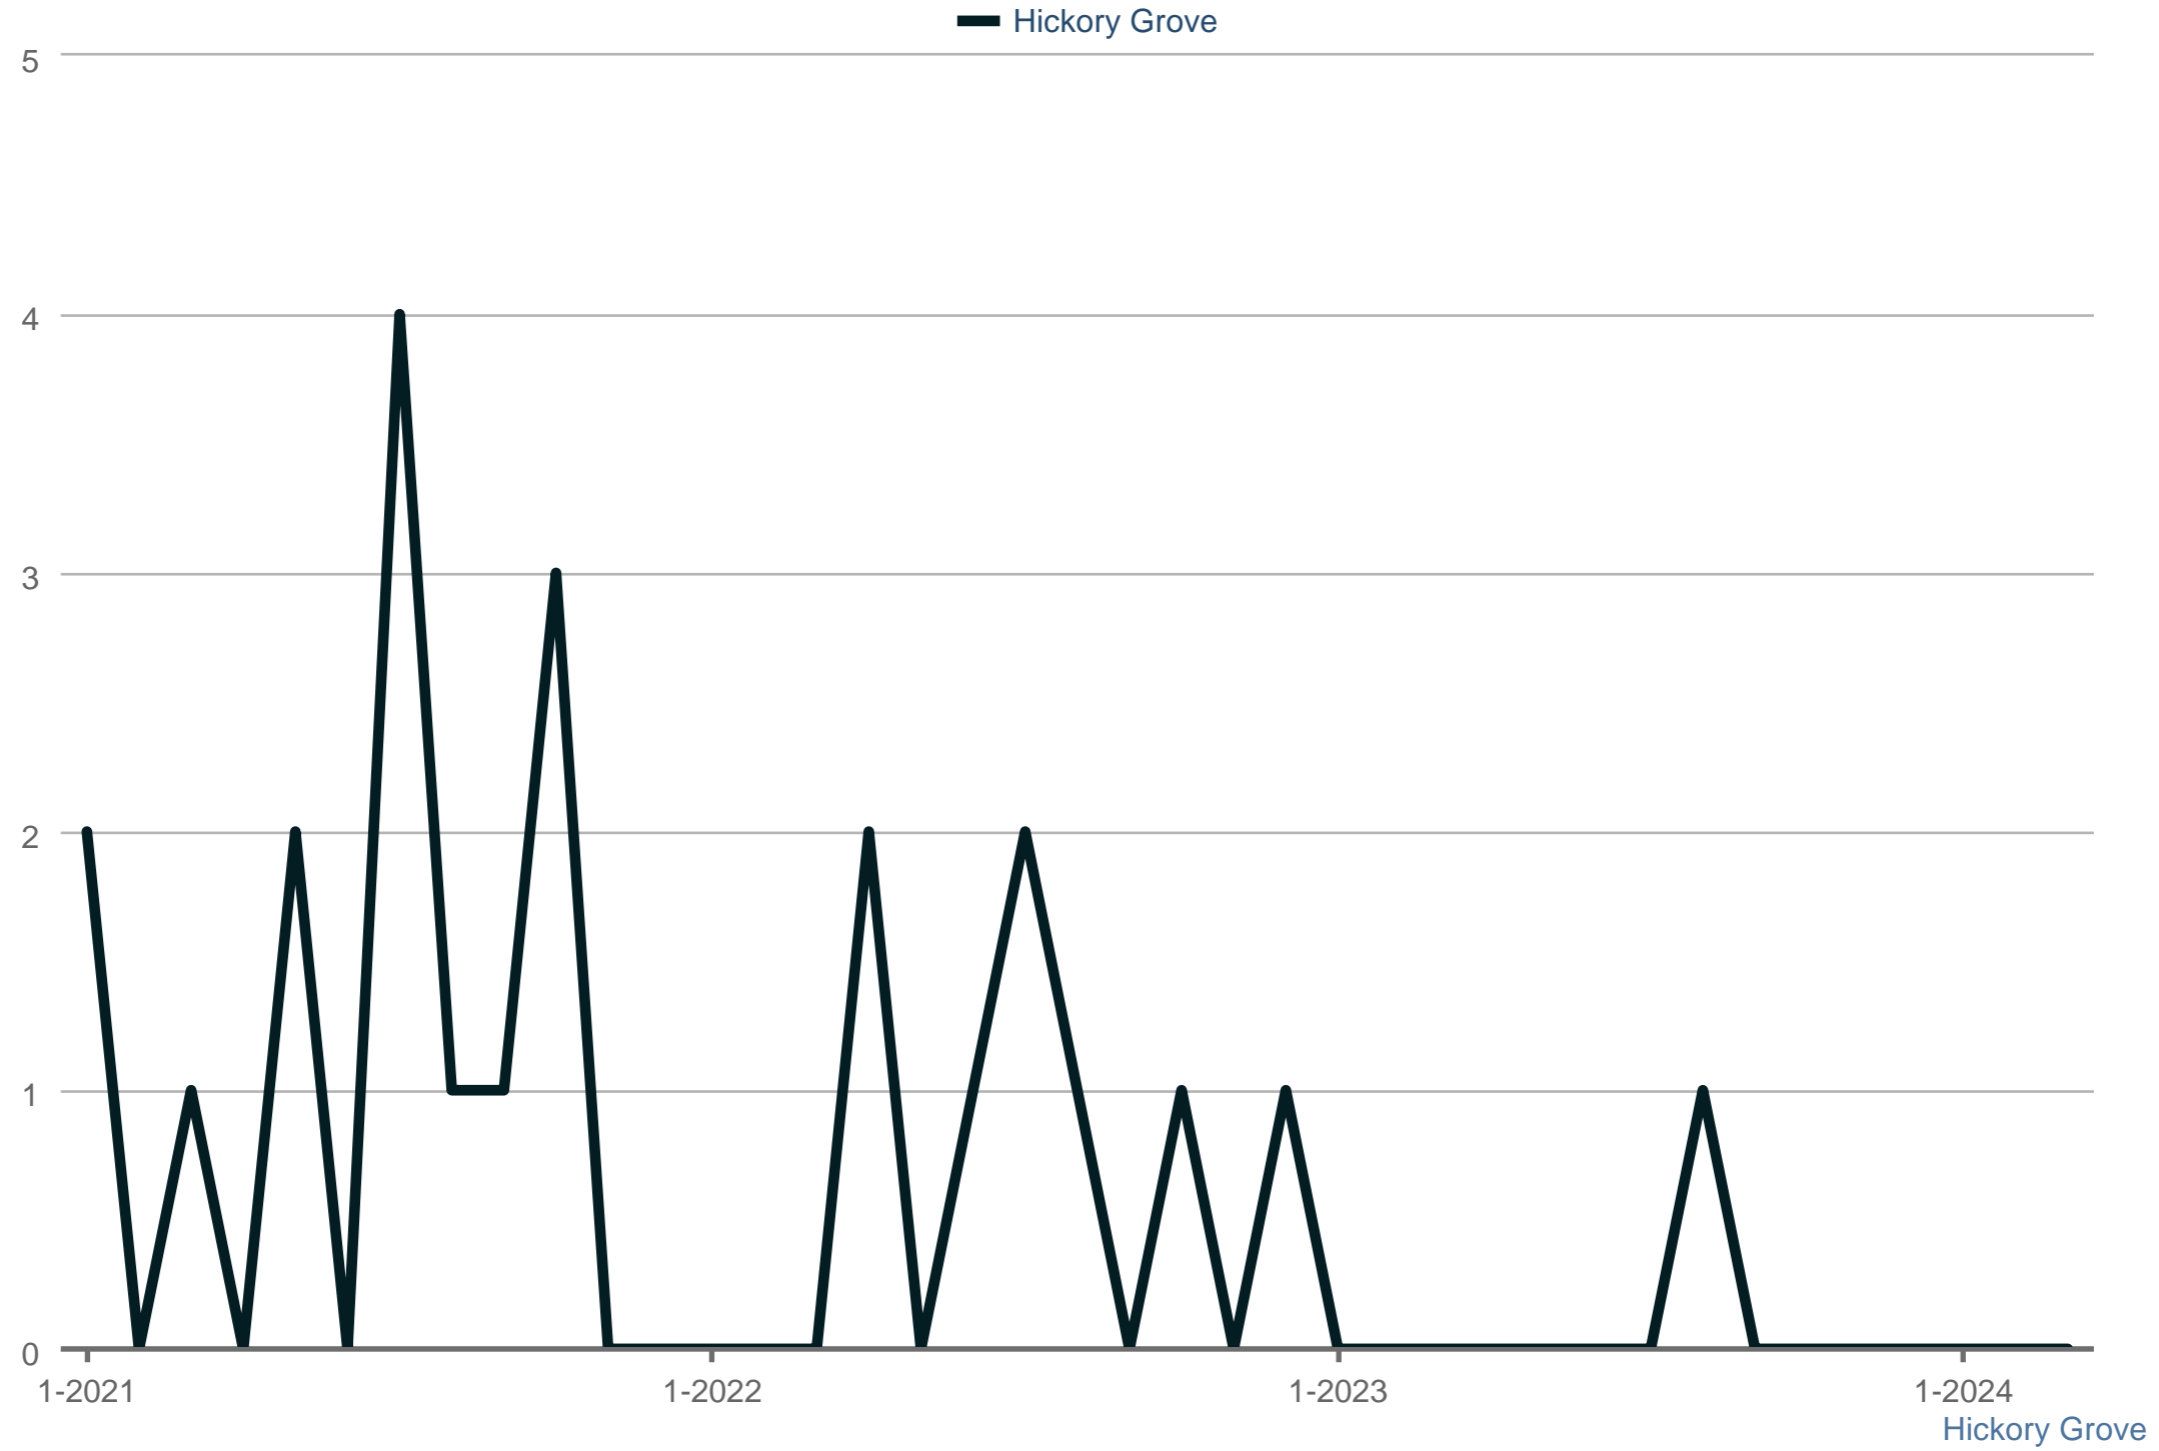

Closed Sales

Each data point is one month of activity. Data is from April 25, 2024.