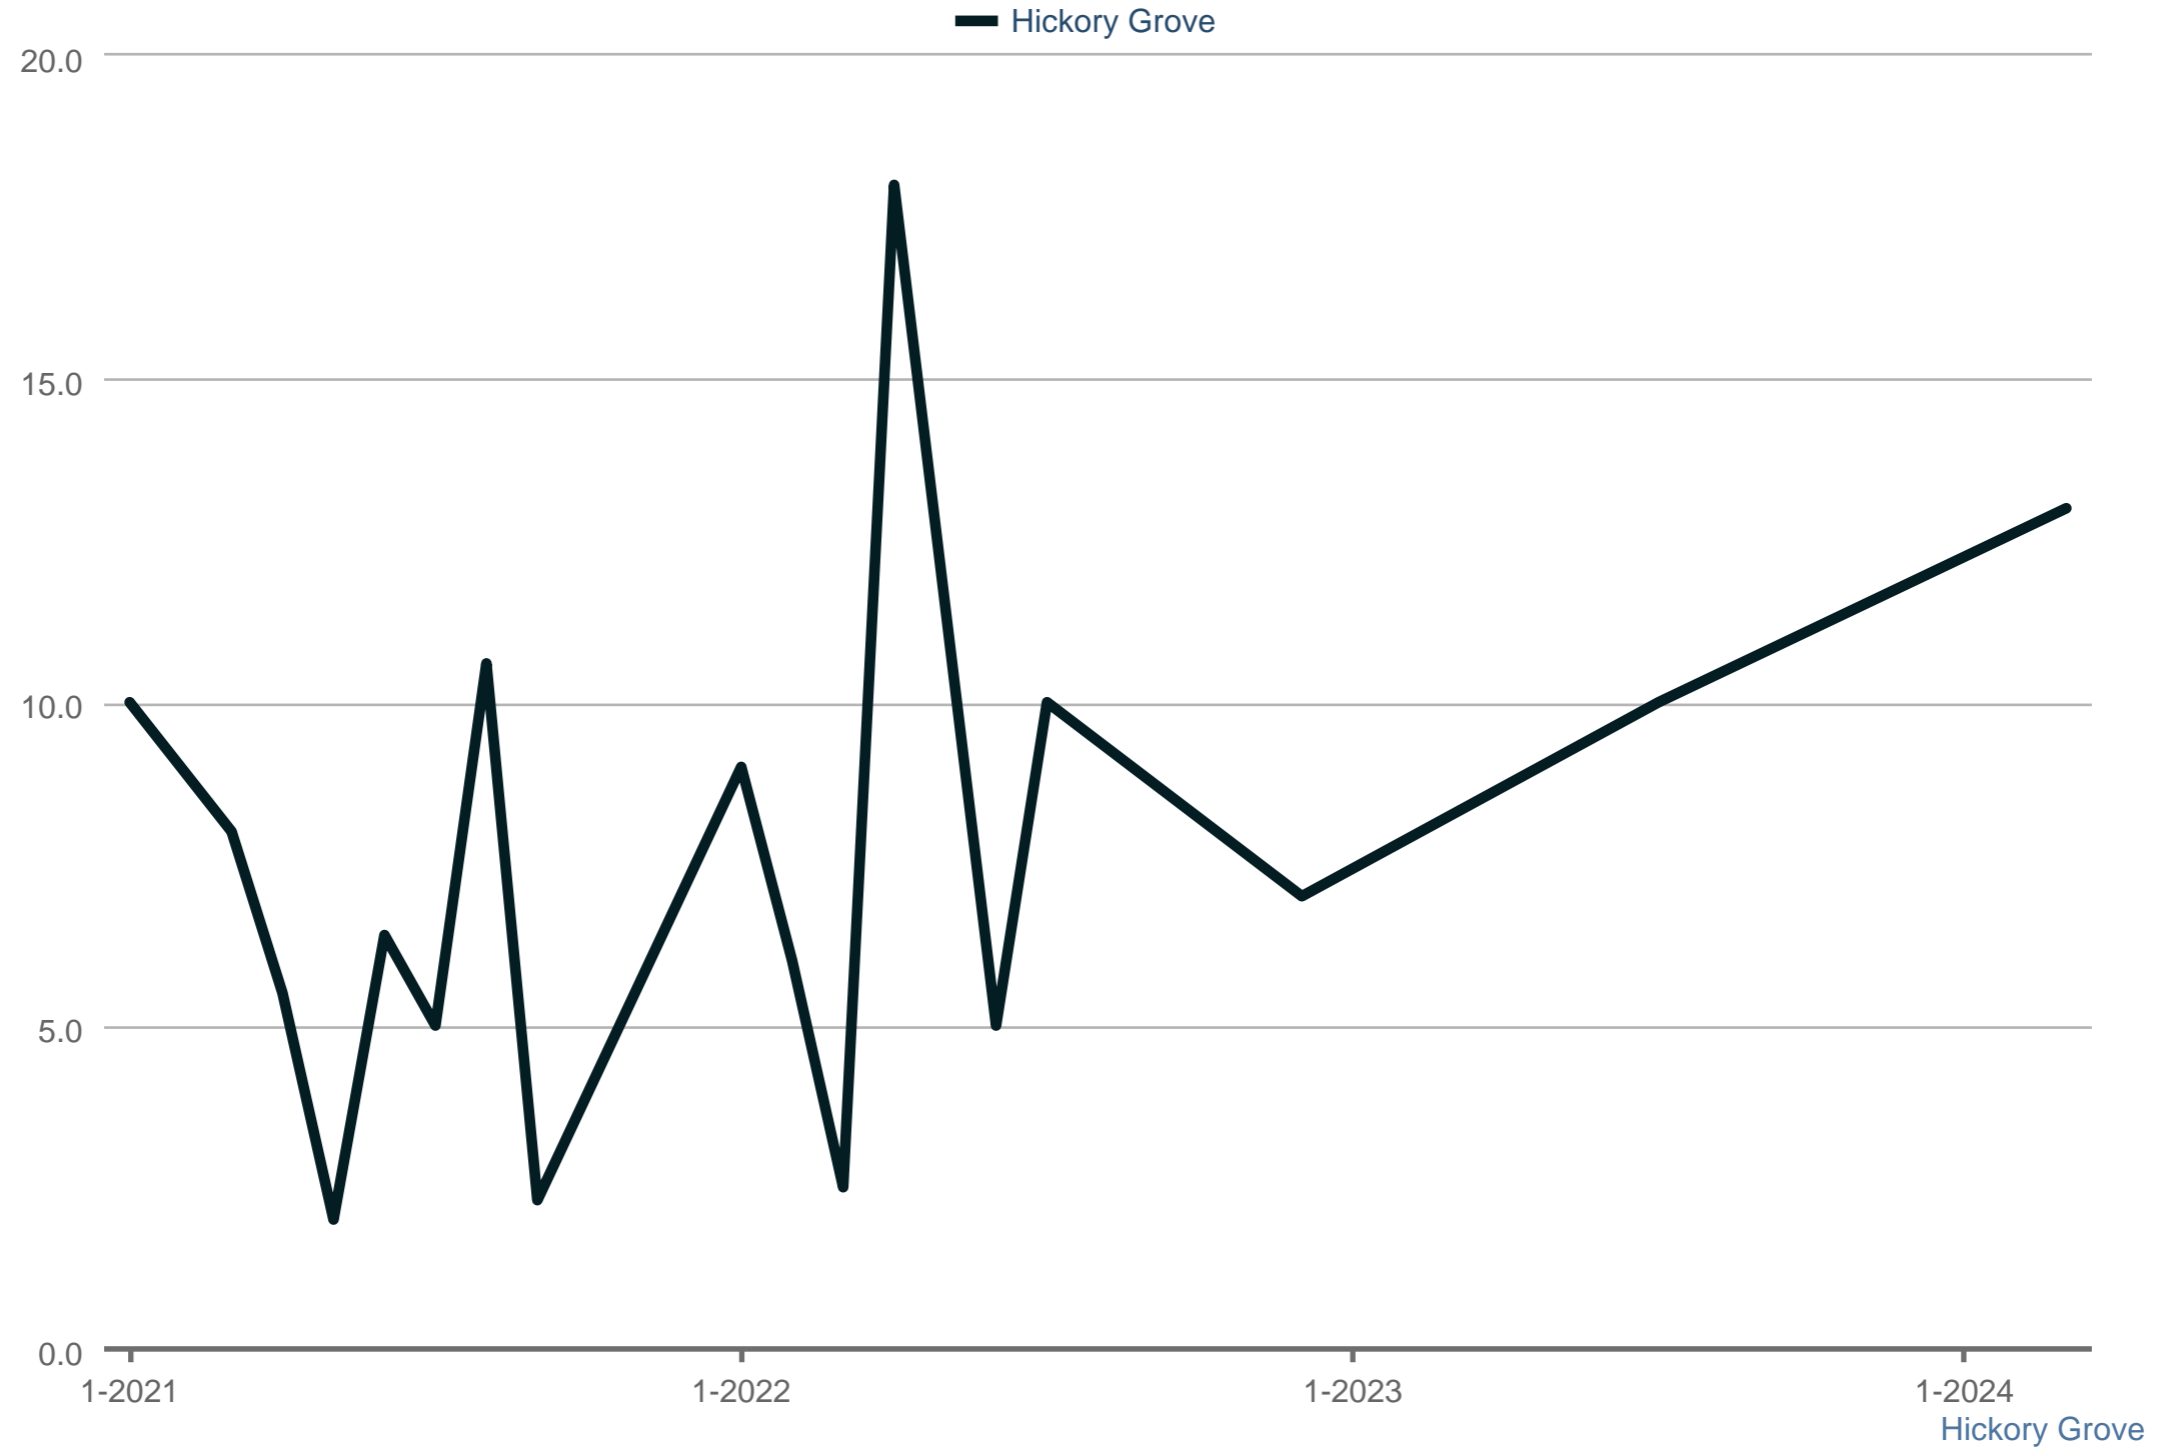

Showings Per Listing

Each data point is one month of activity. Data is from April 23, 2024.