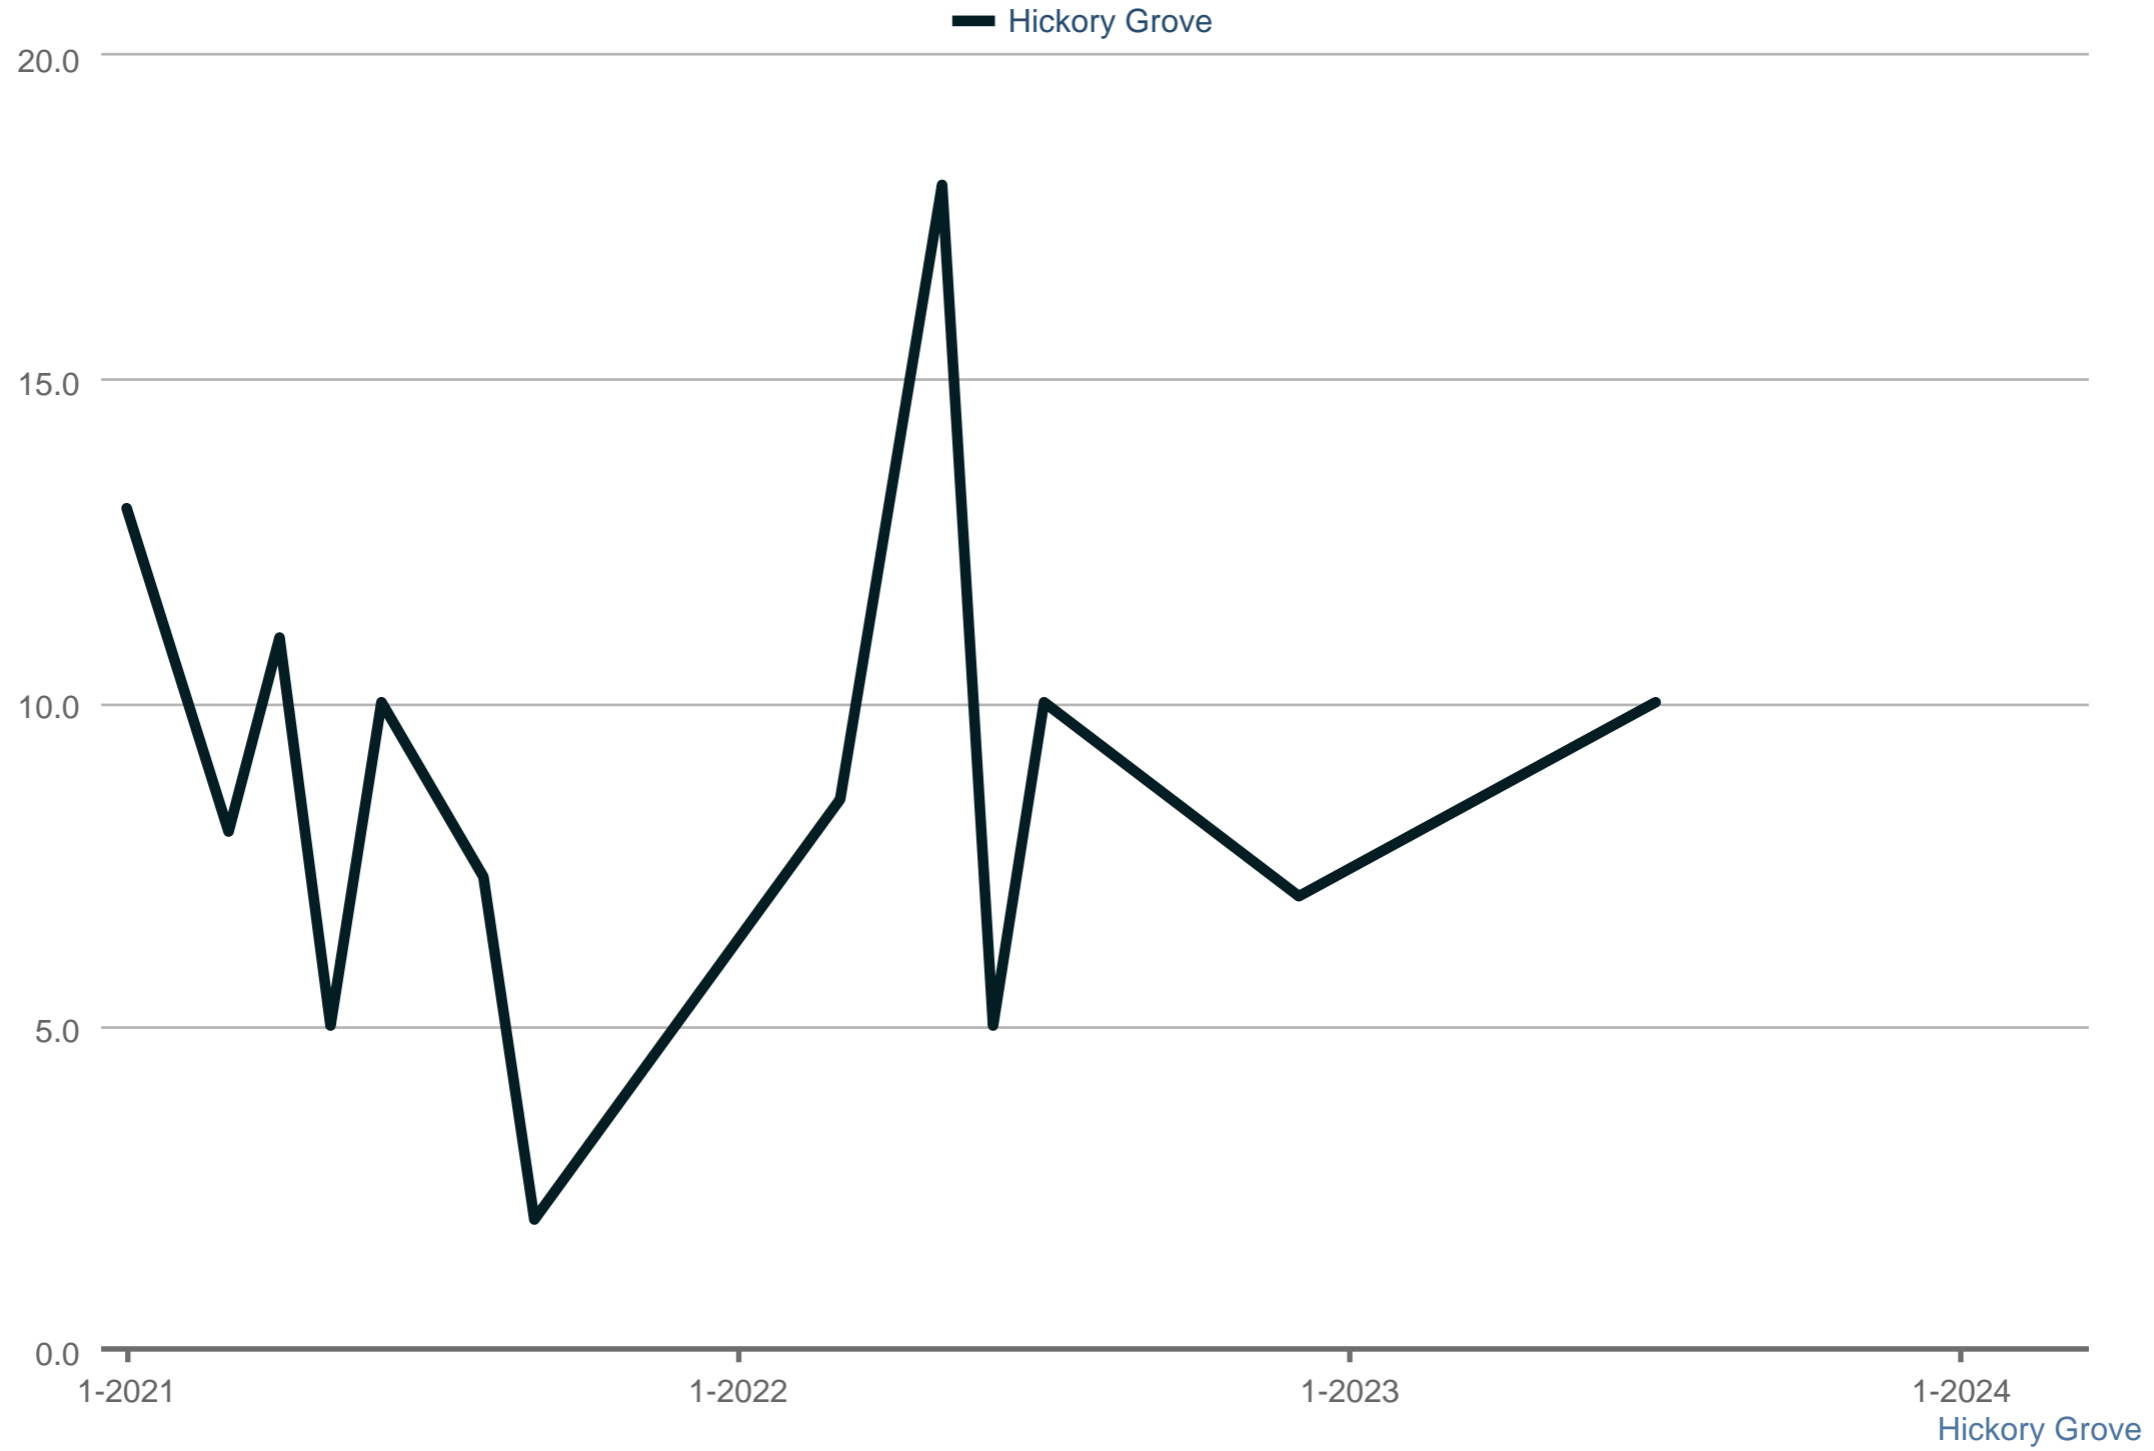

Average Showings to Pending

Each data point is one month of activity. Data is from April 24, 2024.