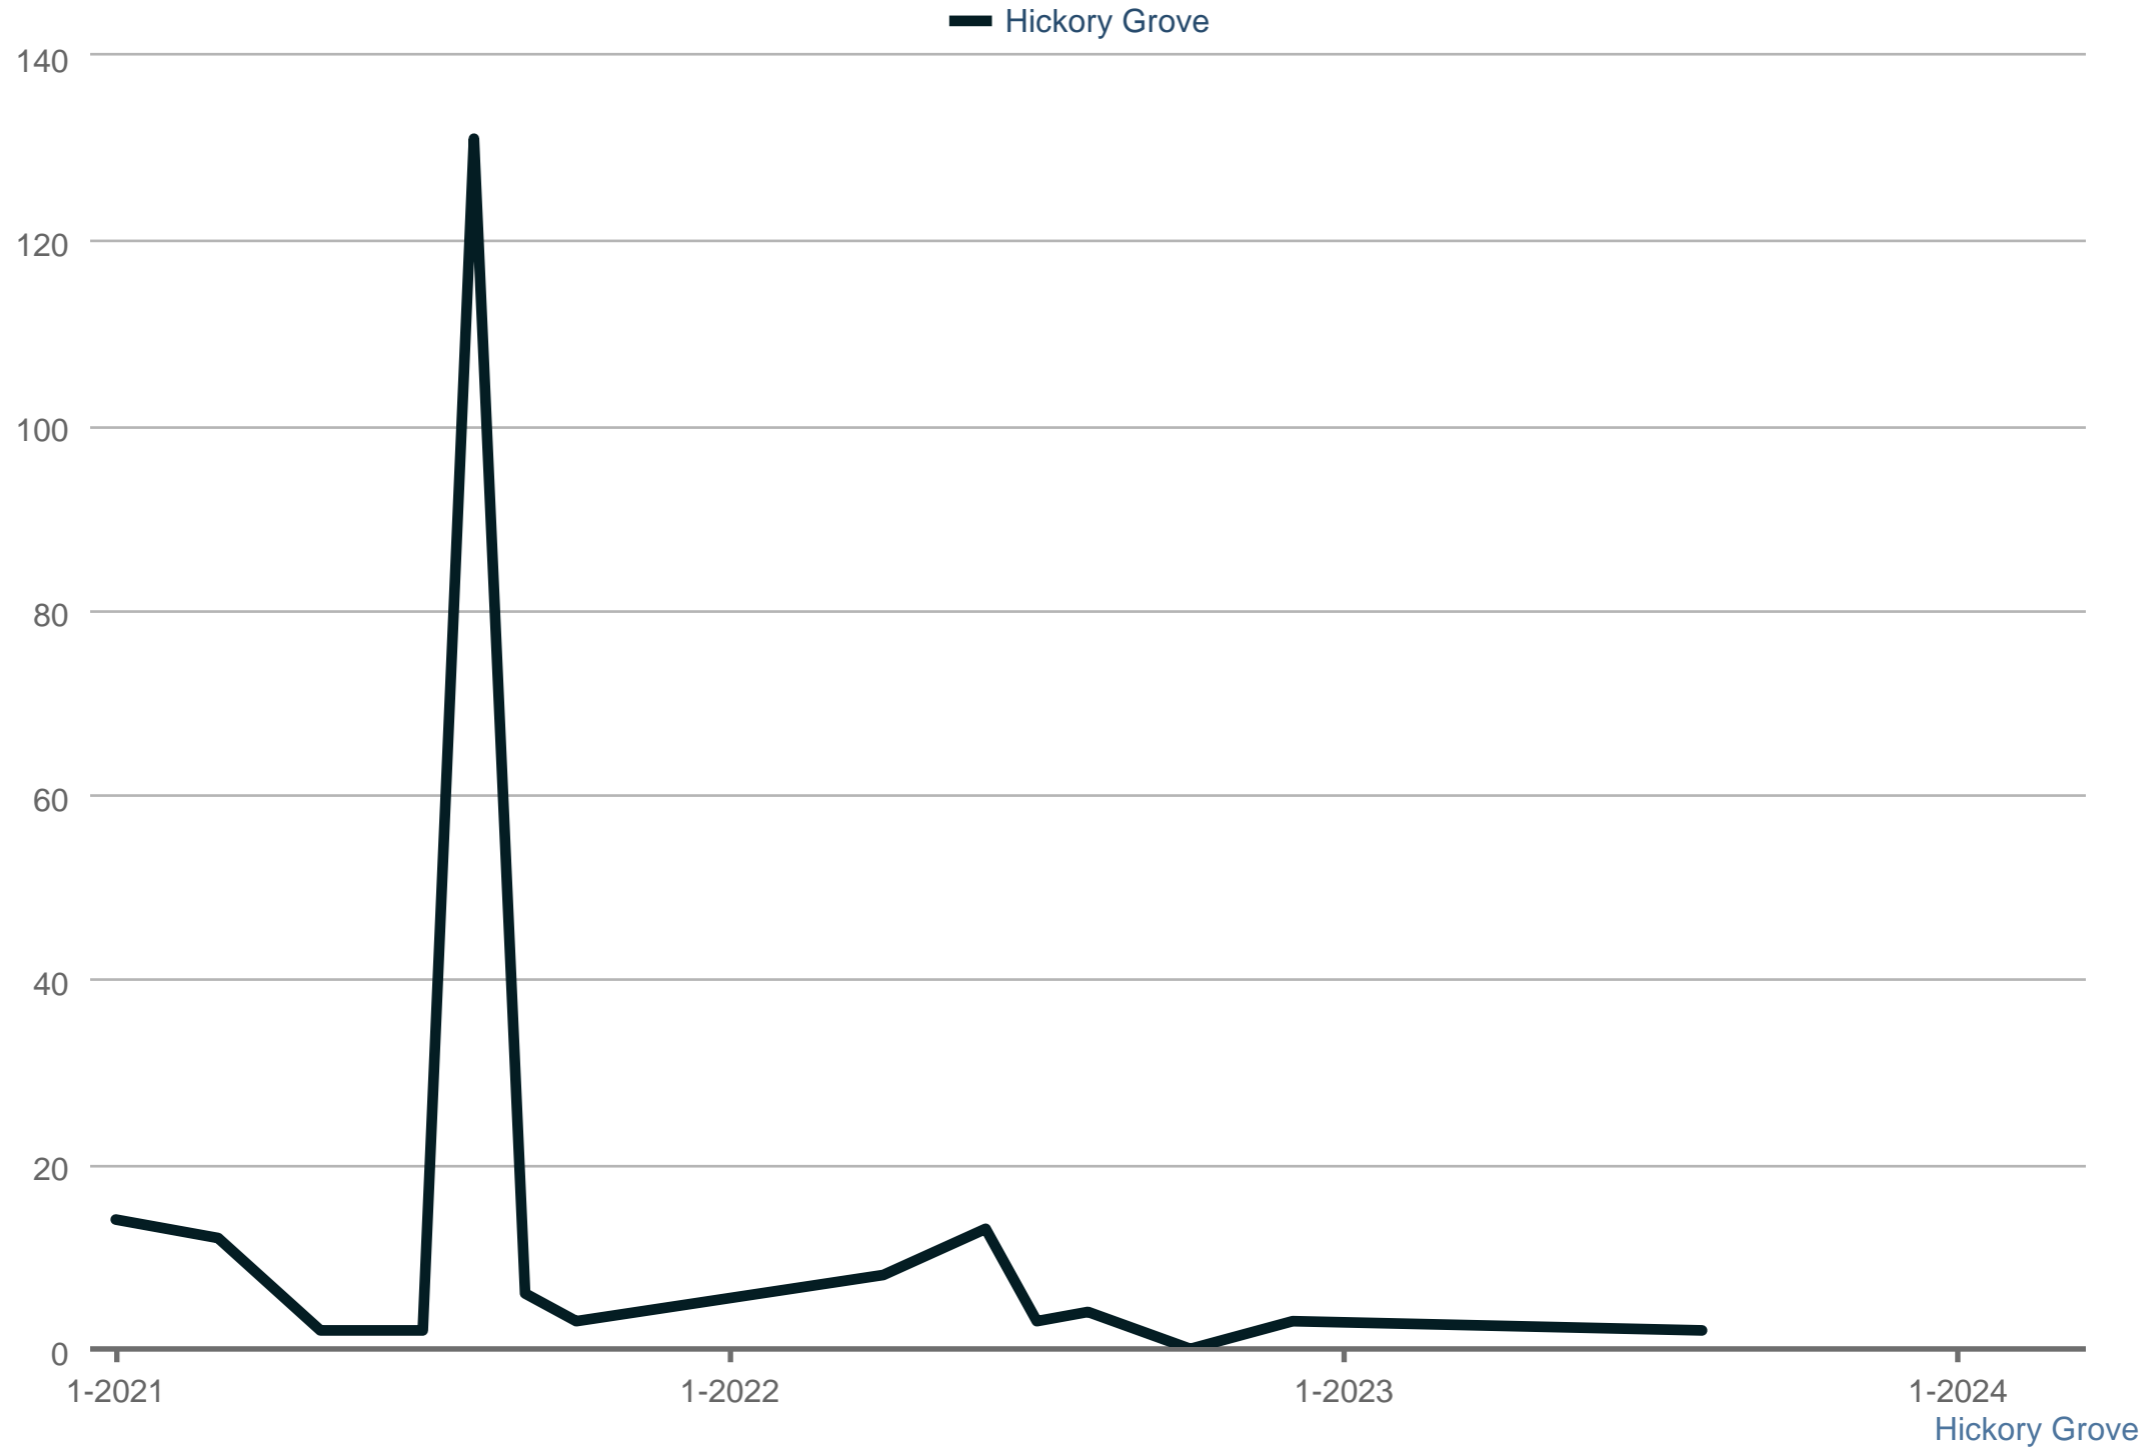

### Average Days on Market

Each data point is one month of activity. Data is from April 20, 2024.