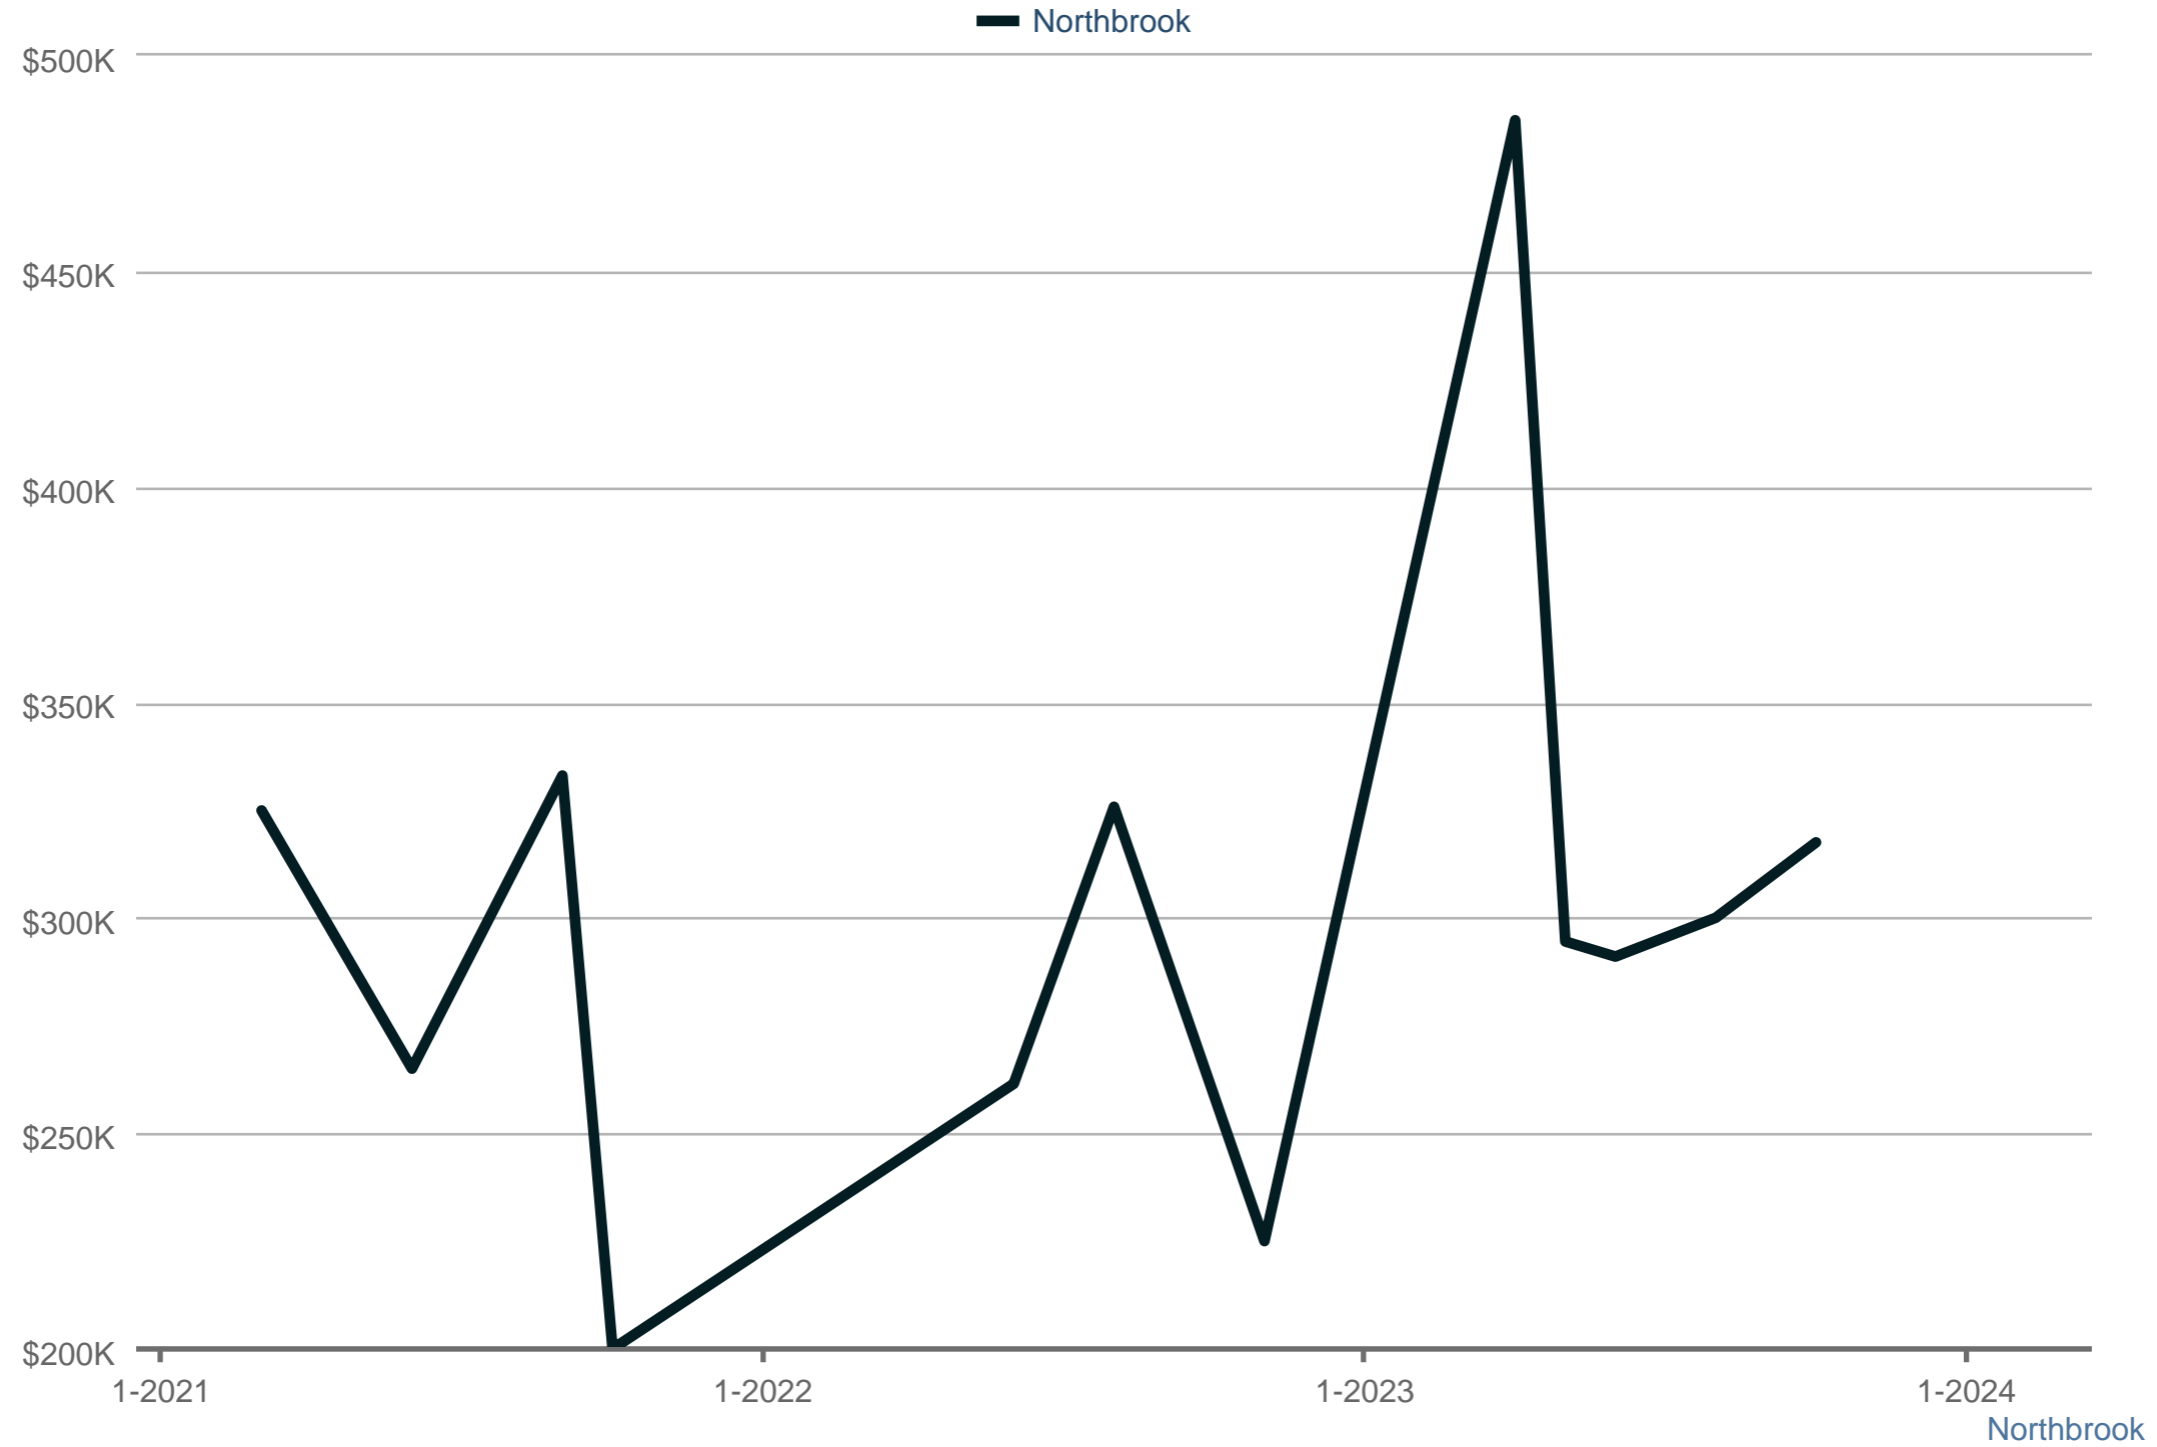

Average Sales Price

Each data point is one month of activity. Data is from April 27, 2024.