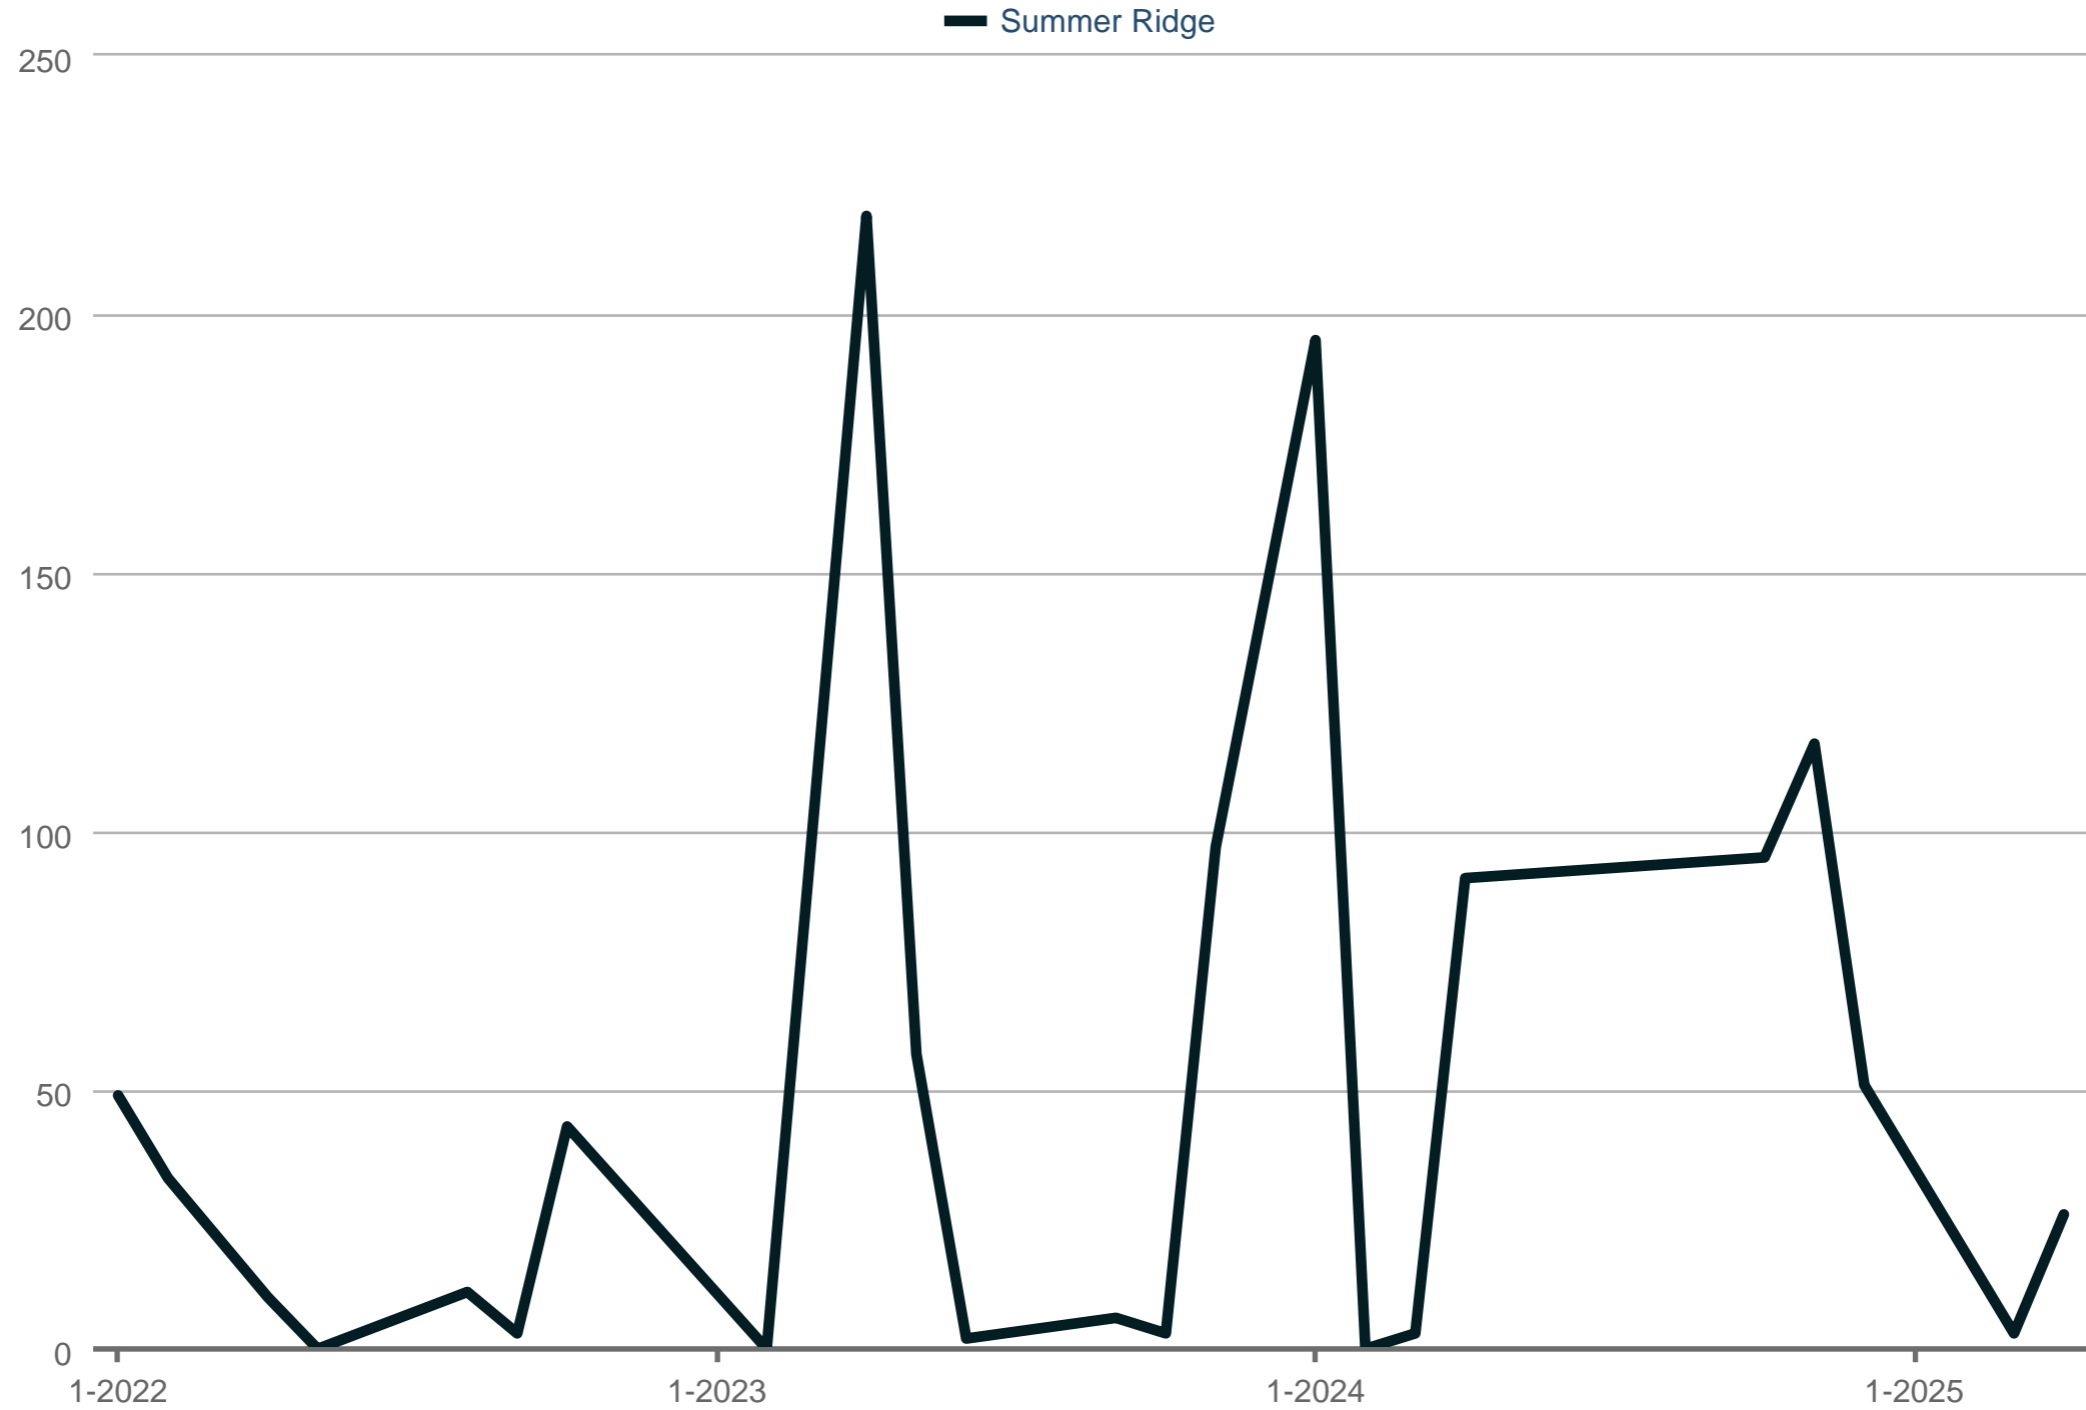

Average Days on Market

Summer Ridge

Each data point is one month of activity. Data is from May 17, 2025.