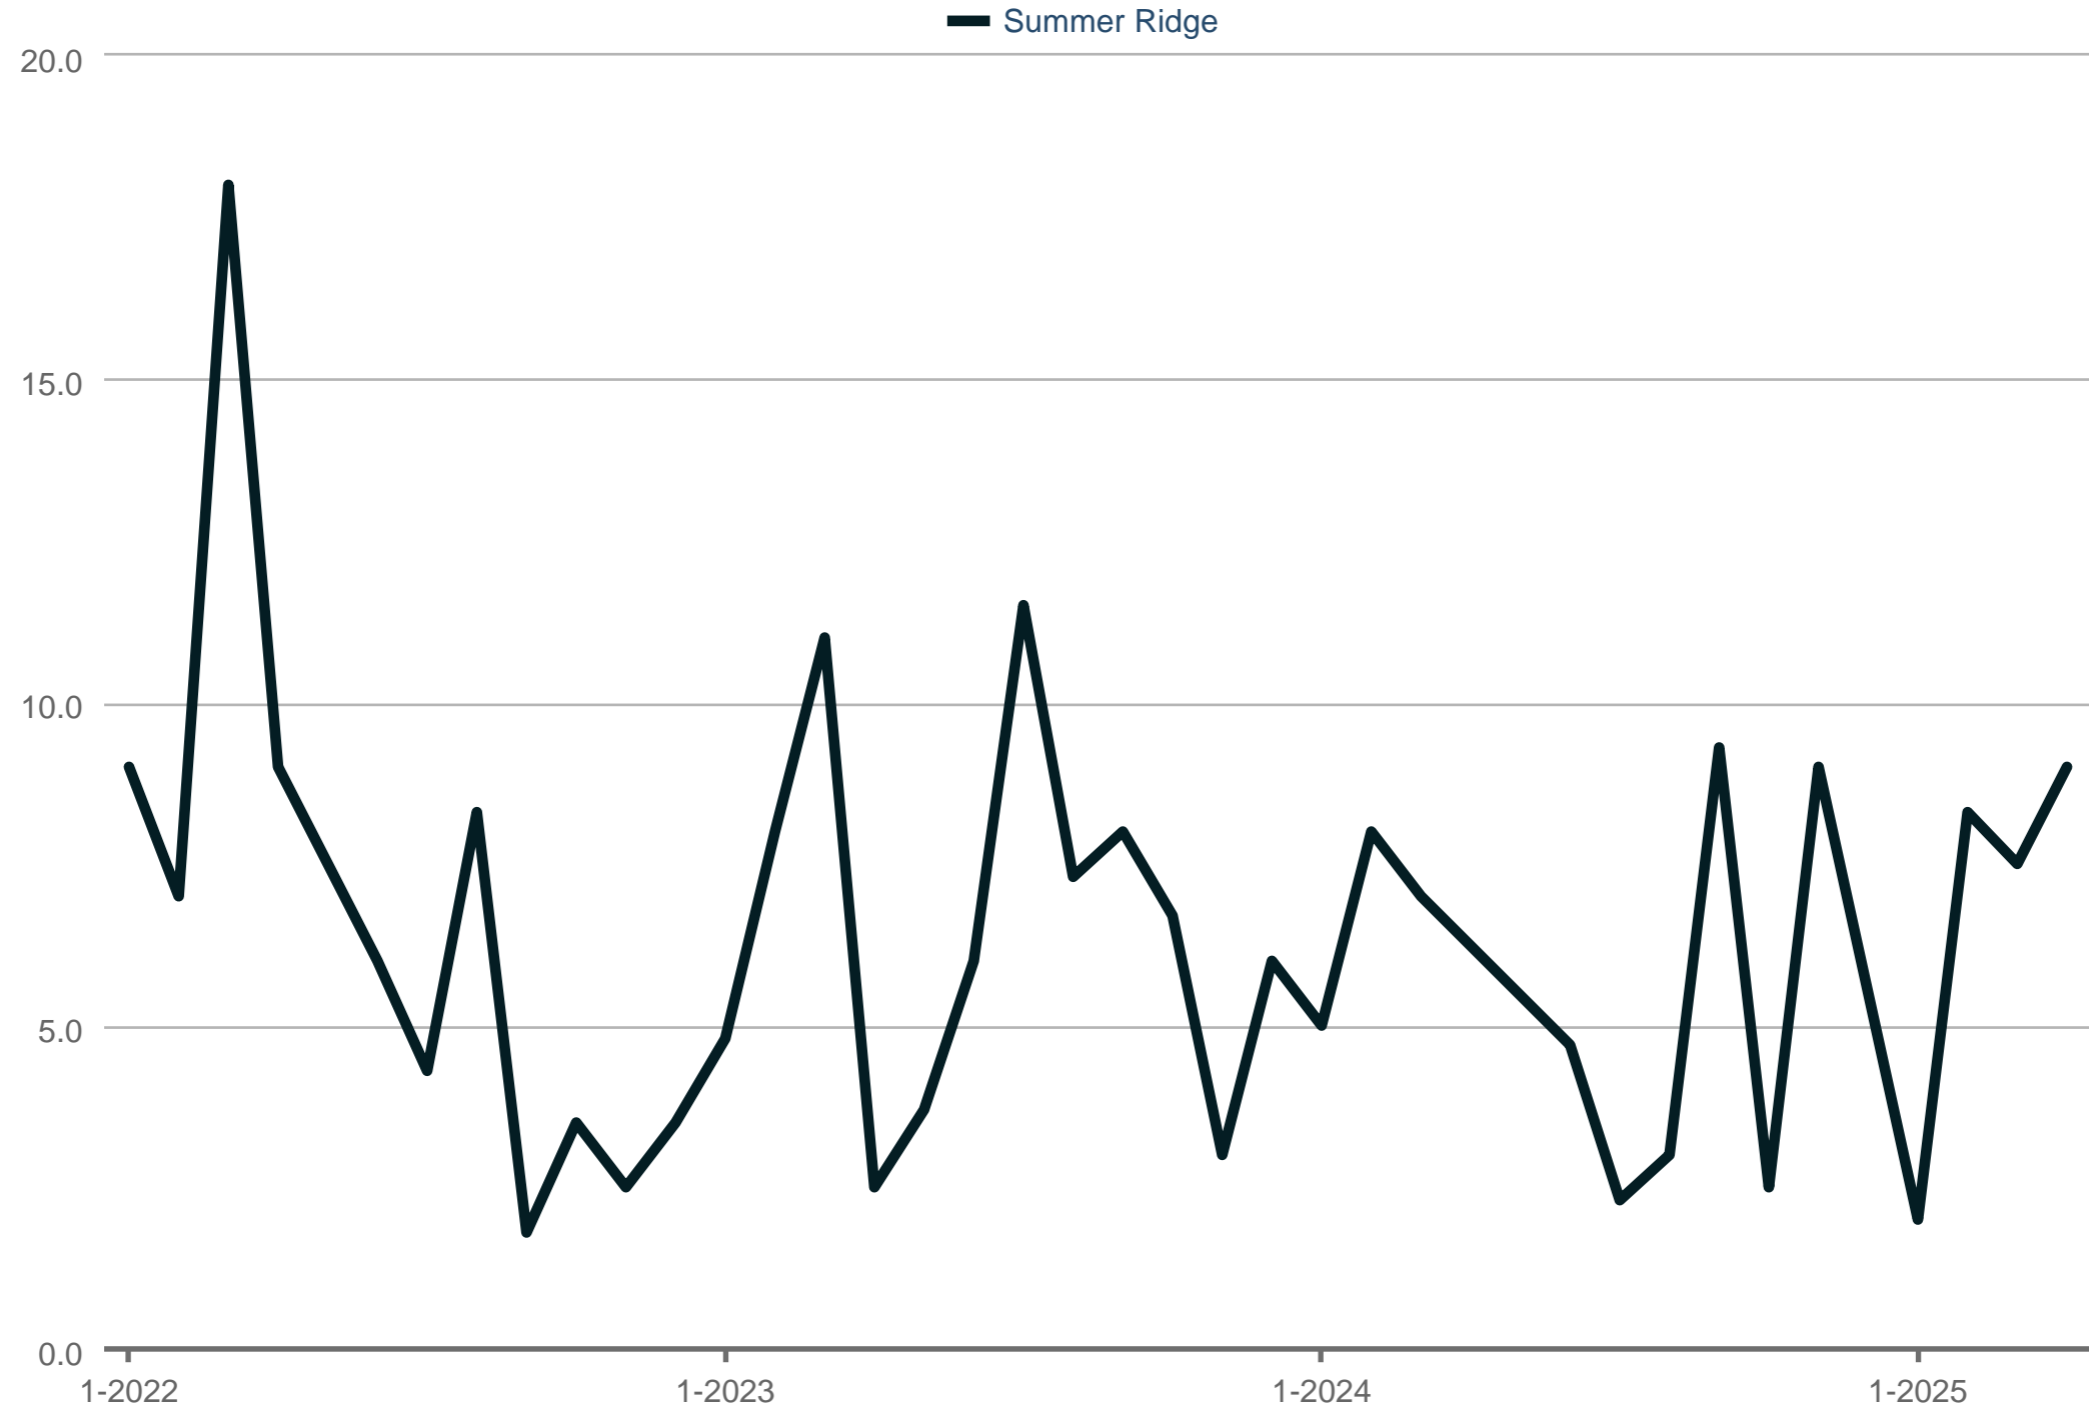

Showings Per Listing

Summer Ridge

Each data point is one month of activity. Data is from May 17, 2025.