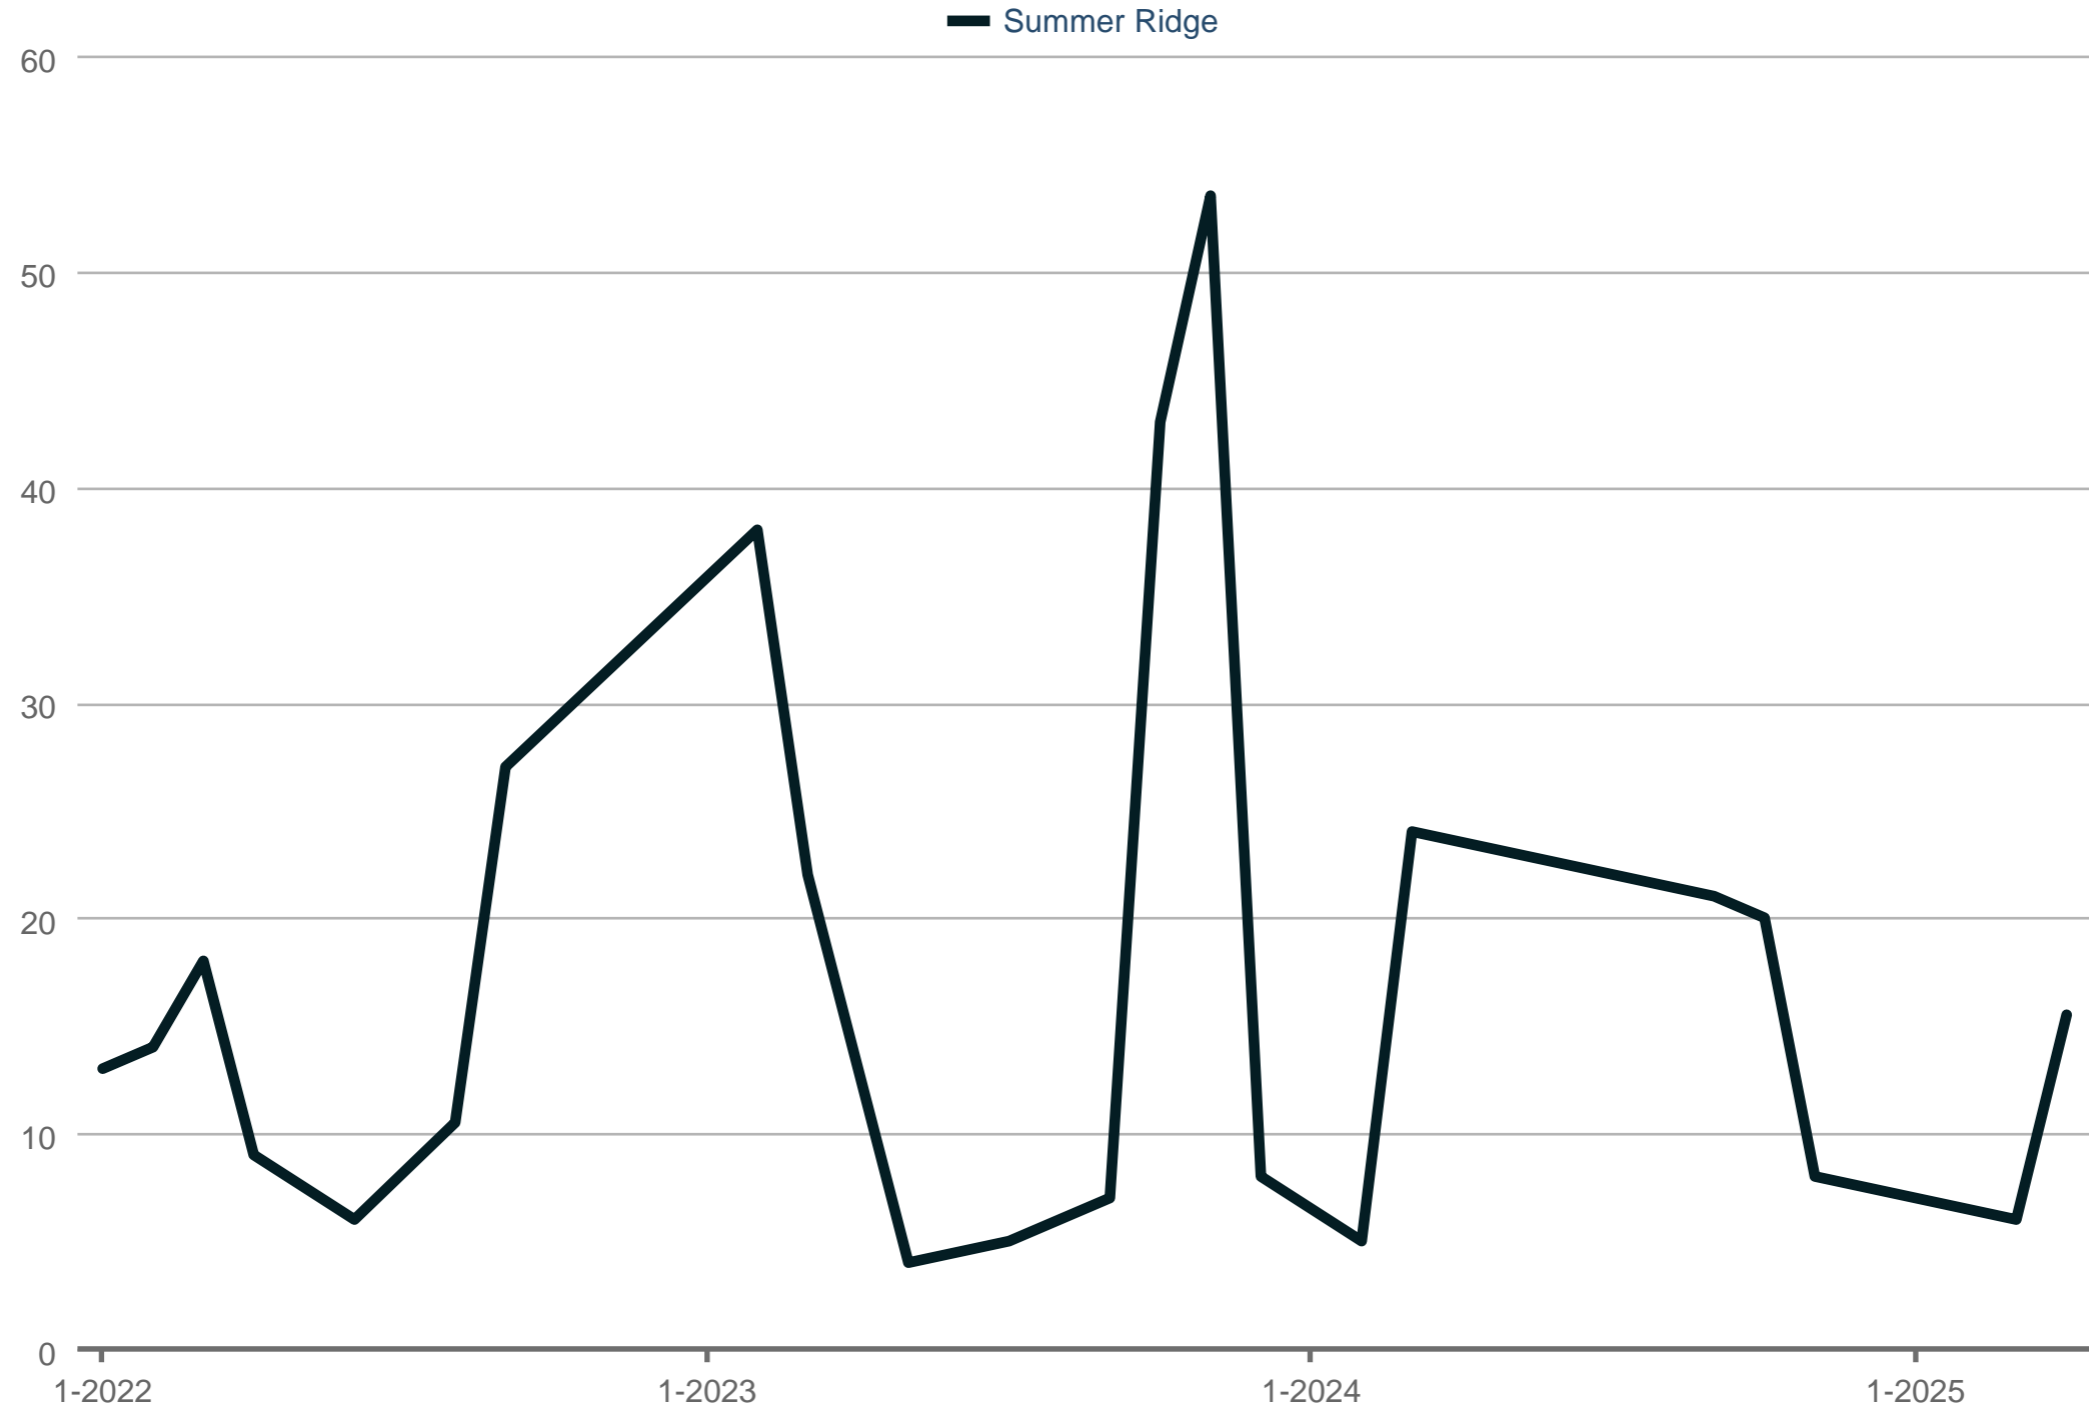

Average Showings to Pending

Summer Ridge

Each data point is one month of activity. Data is from May 17, 2025.