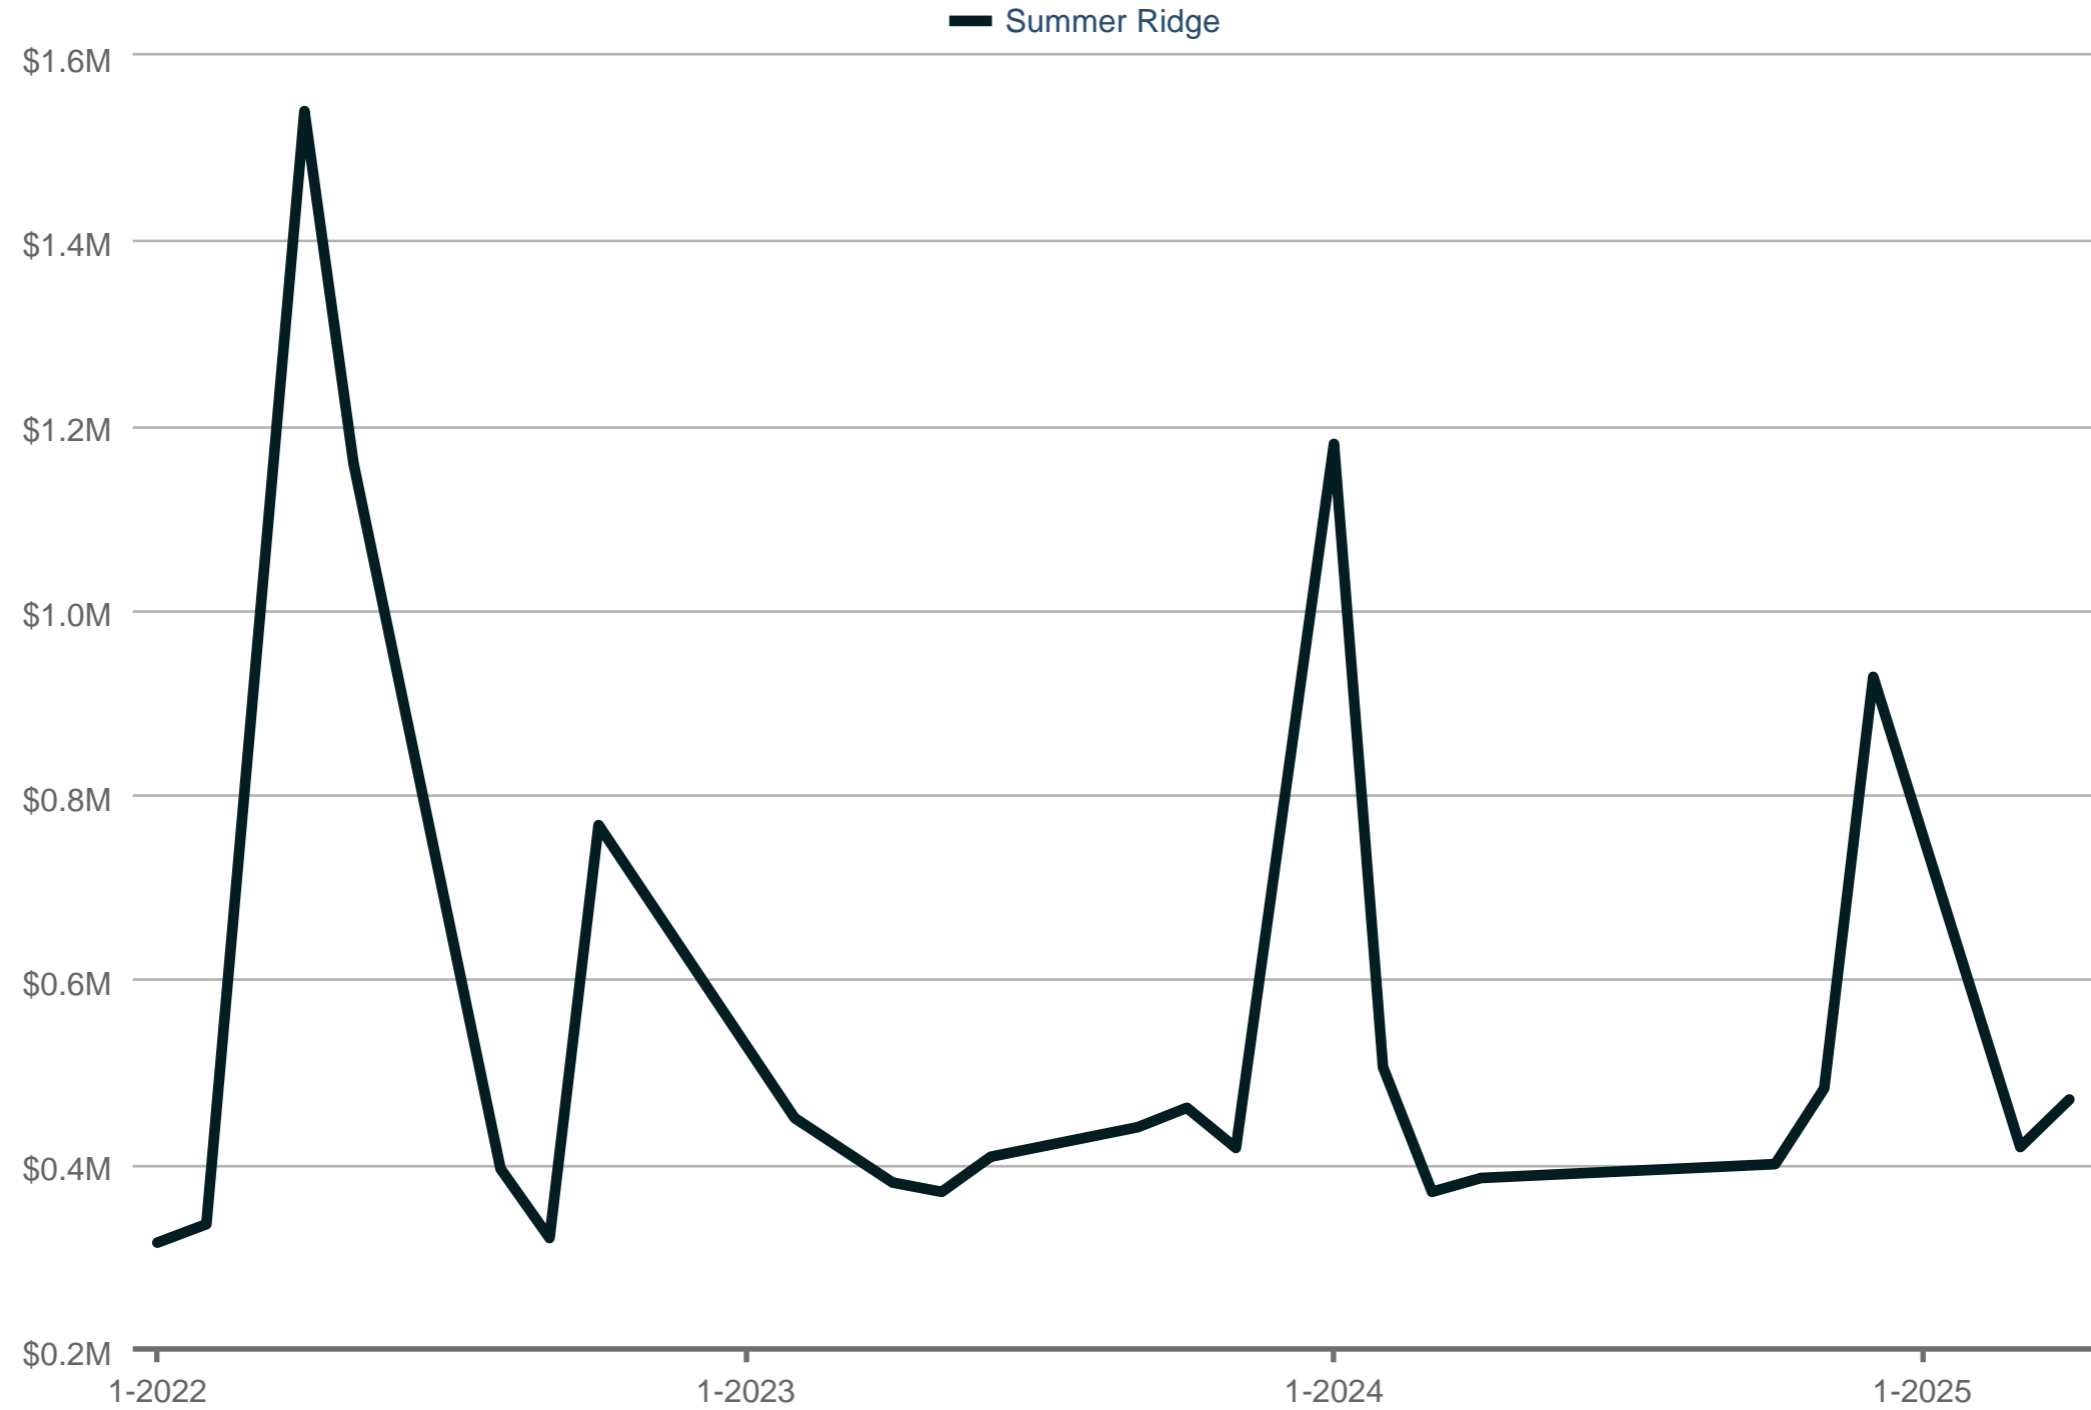

Dollar Volume of Closed Sales

Summer Ridge
Each data point is one month of activity. Data is from May 17, 2025.