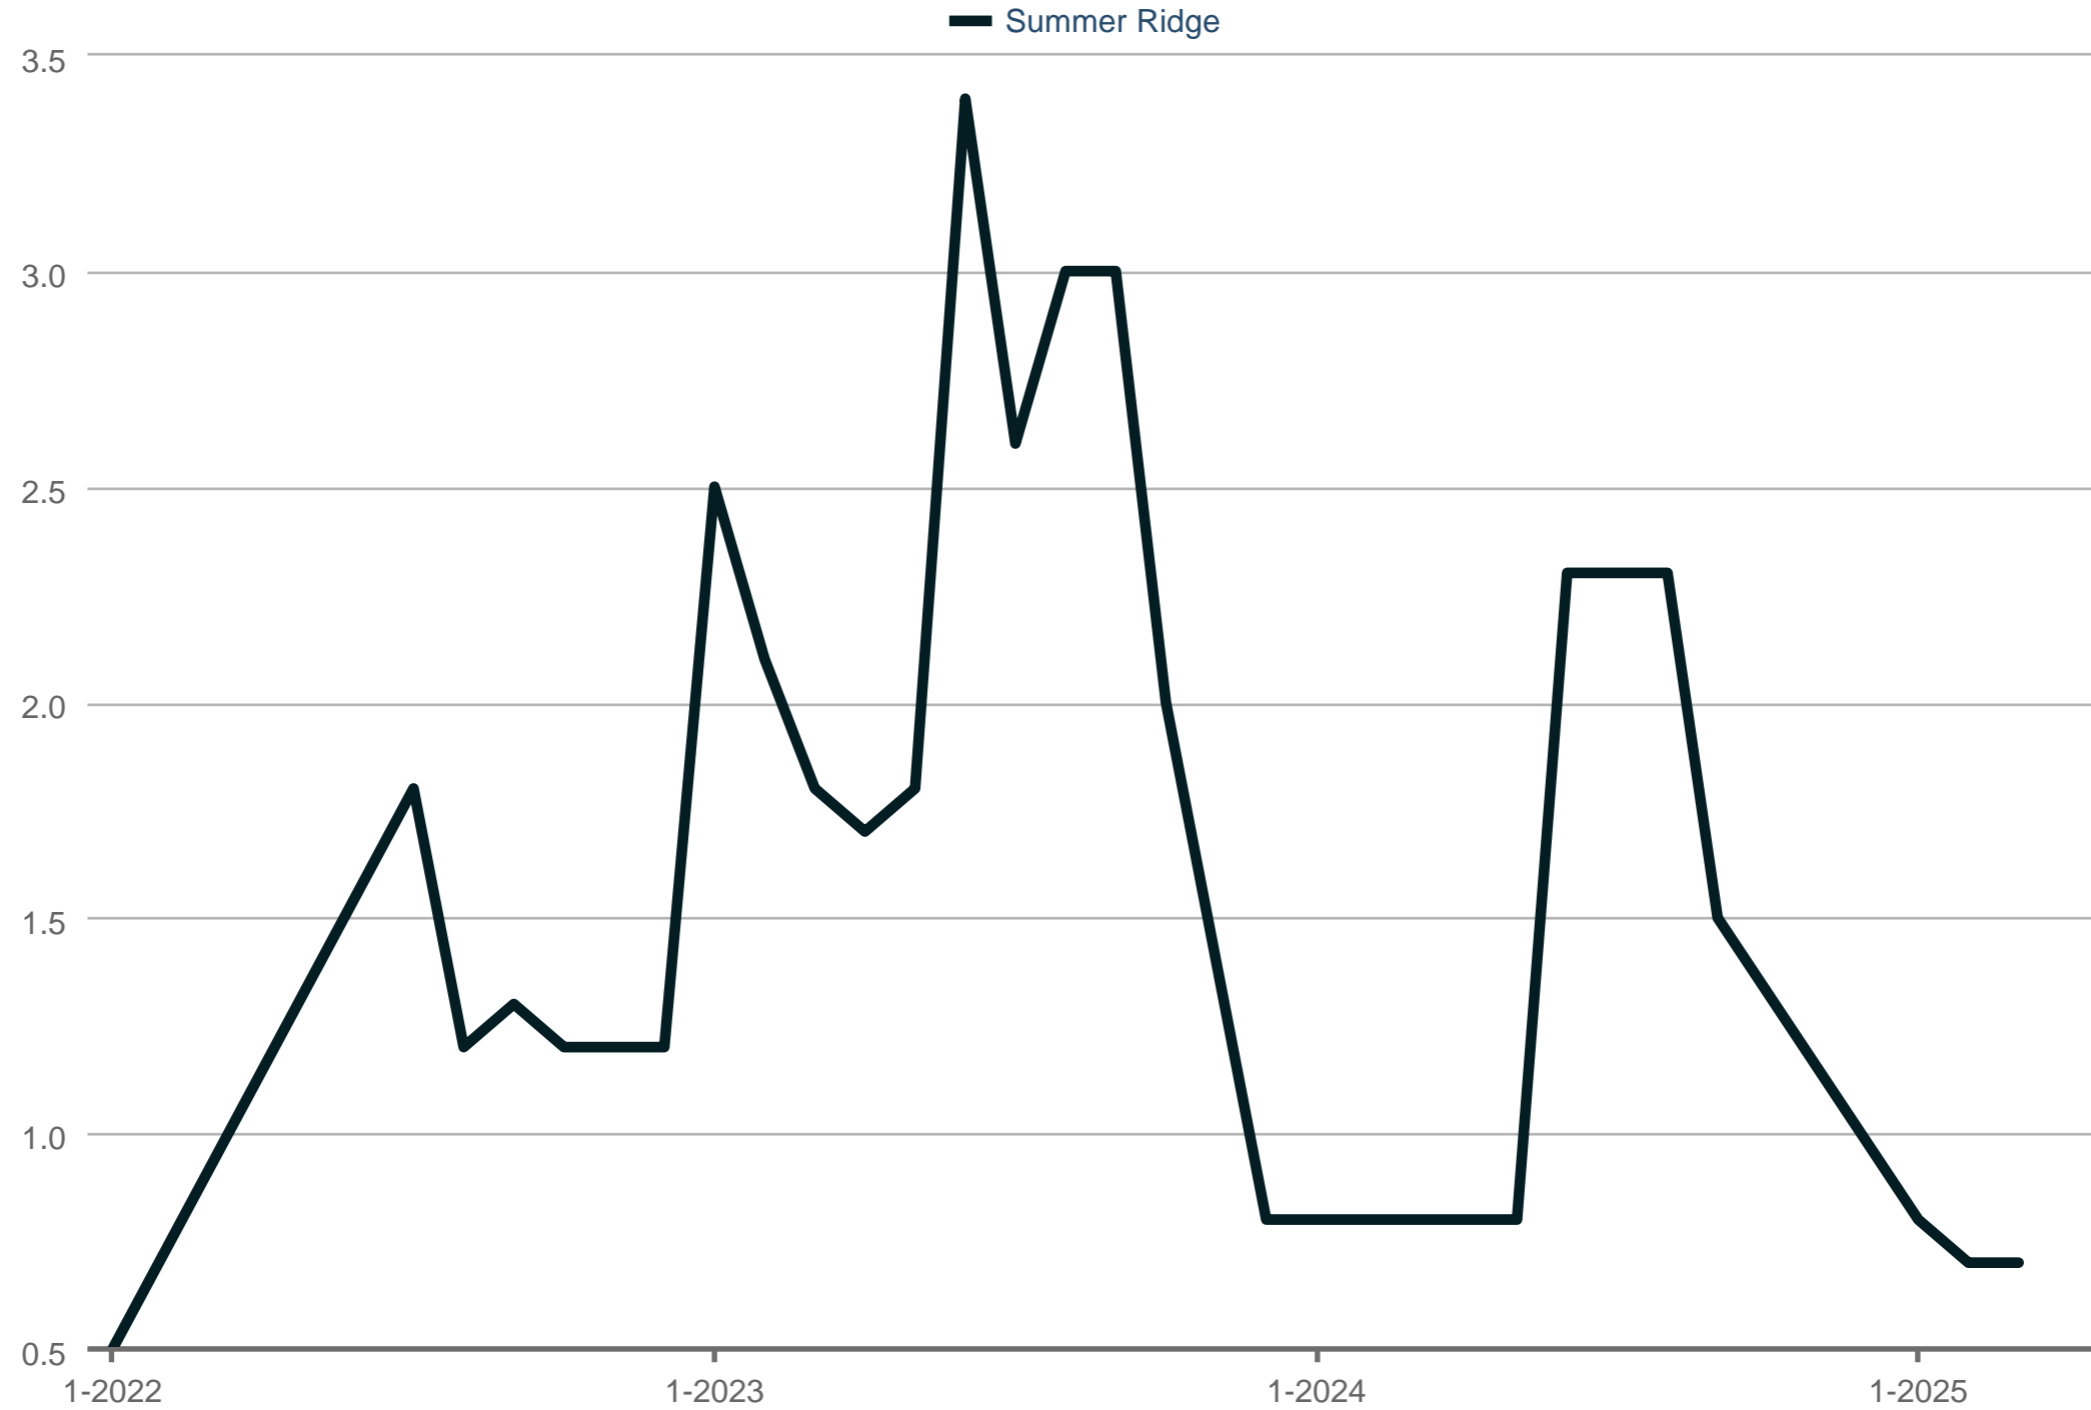

### Months Supply of Homes for Sale

Summer Ridge

Each data point is one month of activity. Data is from May 17, 2025.