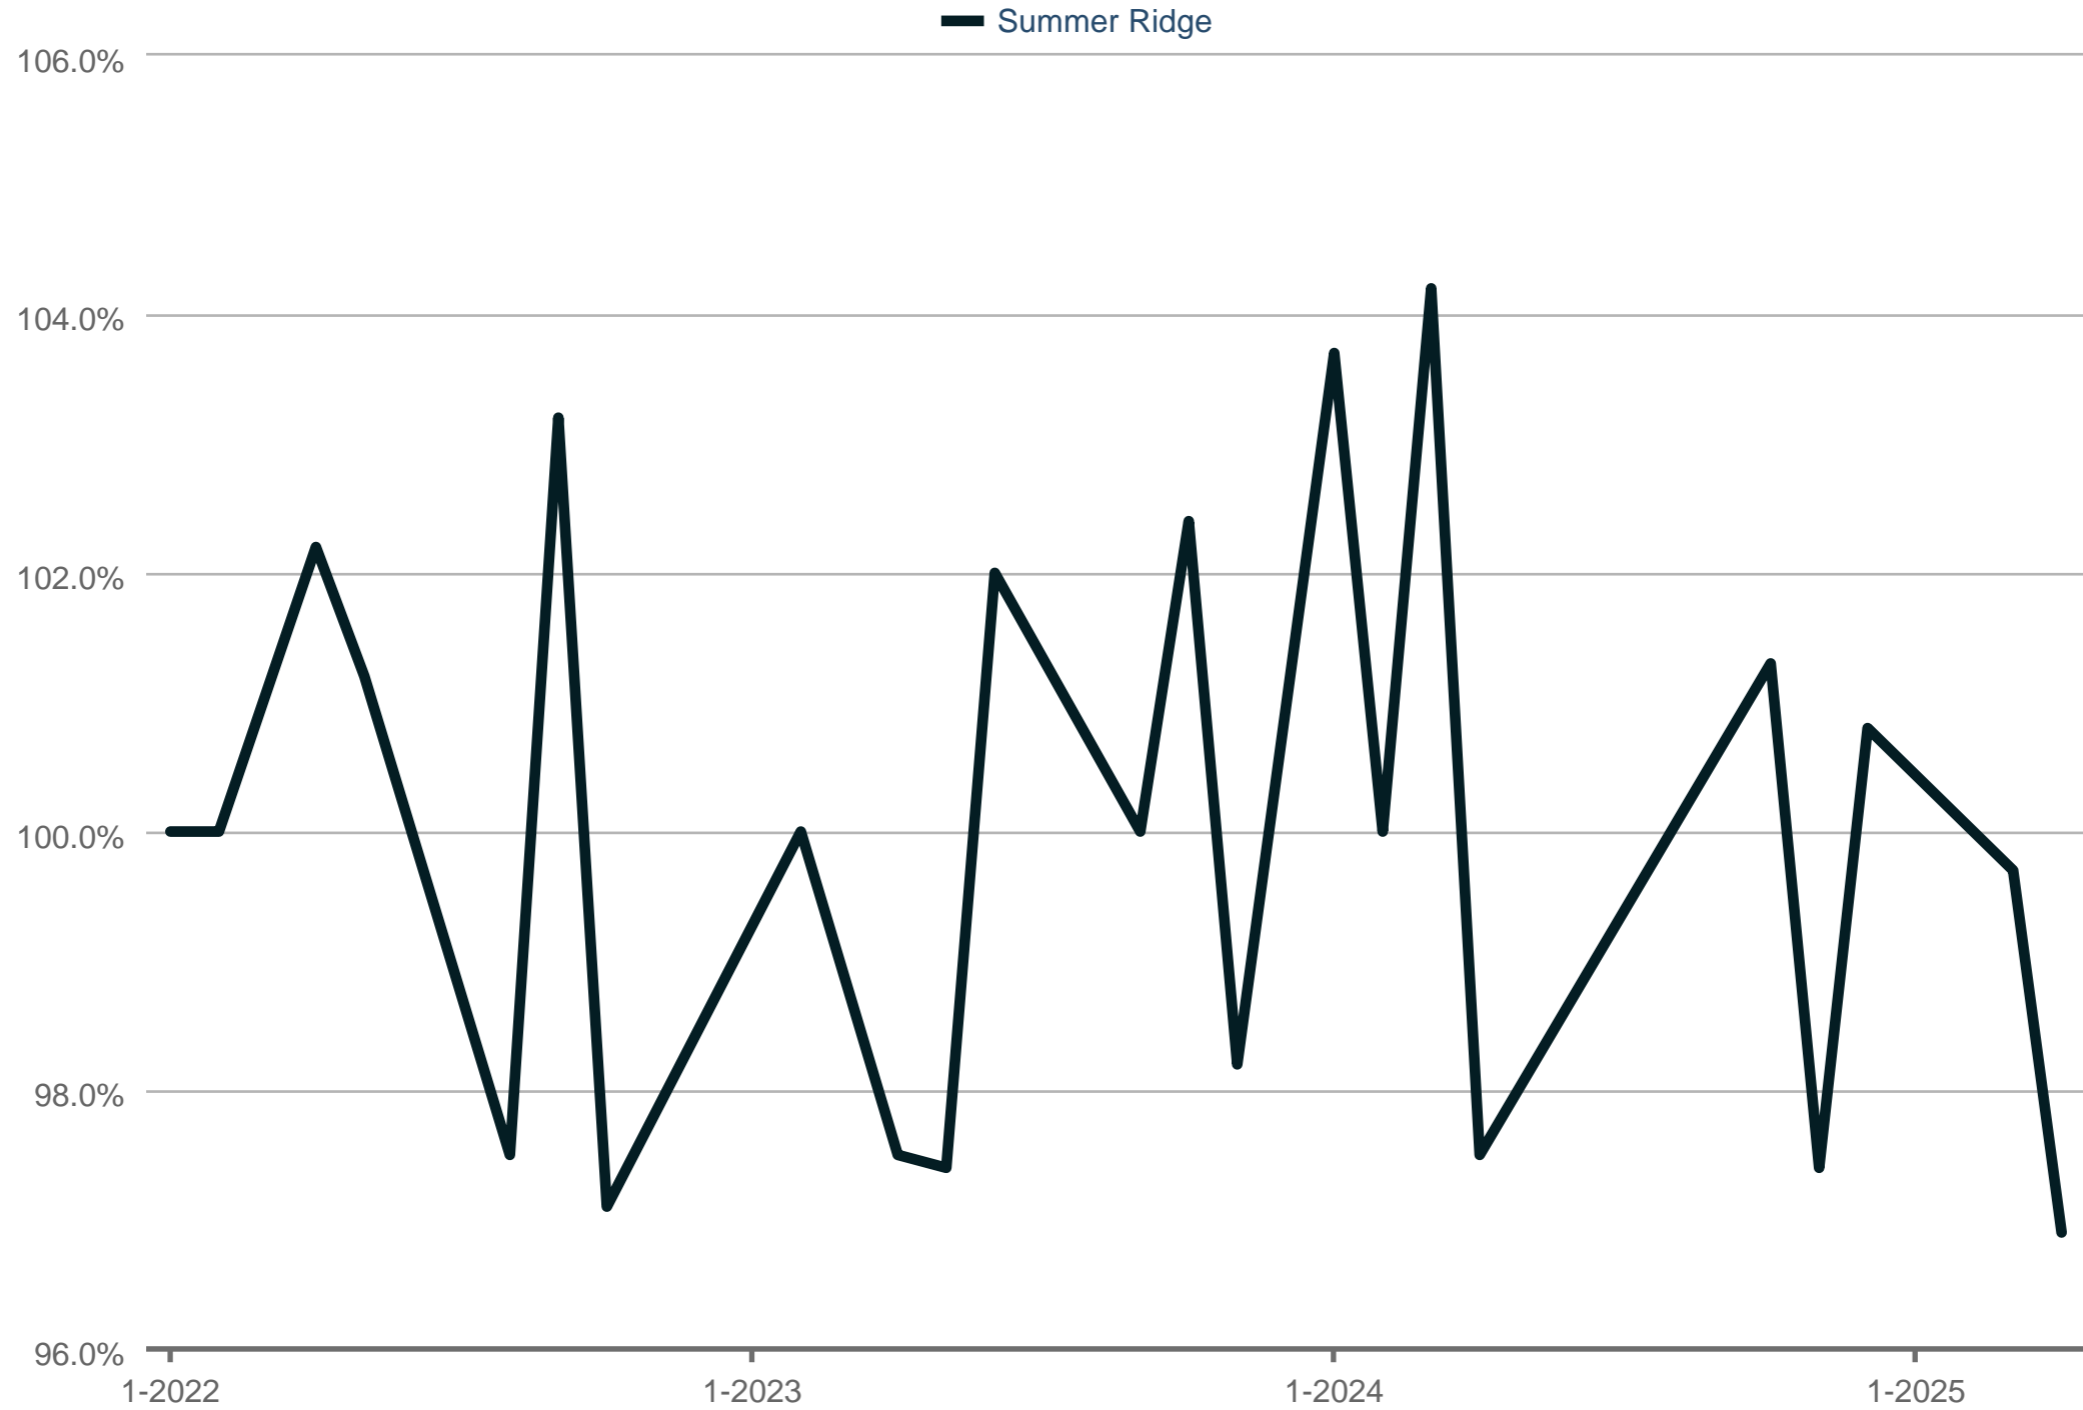

Average Percent of Last List Price

Summer Ridge

Each data point is one month of activity. Data is from May 17, 2025.