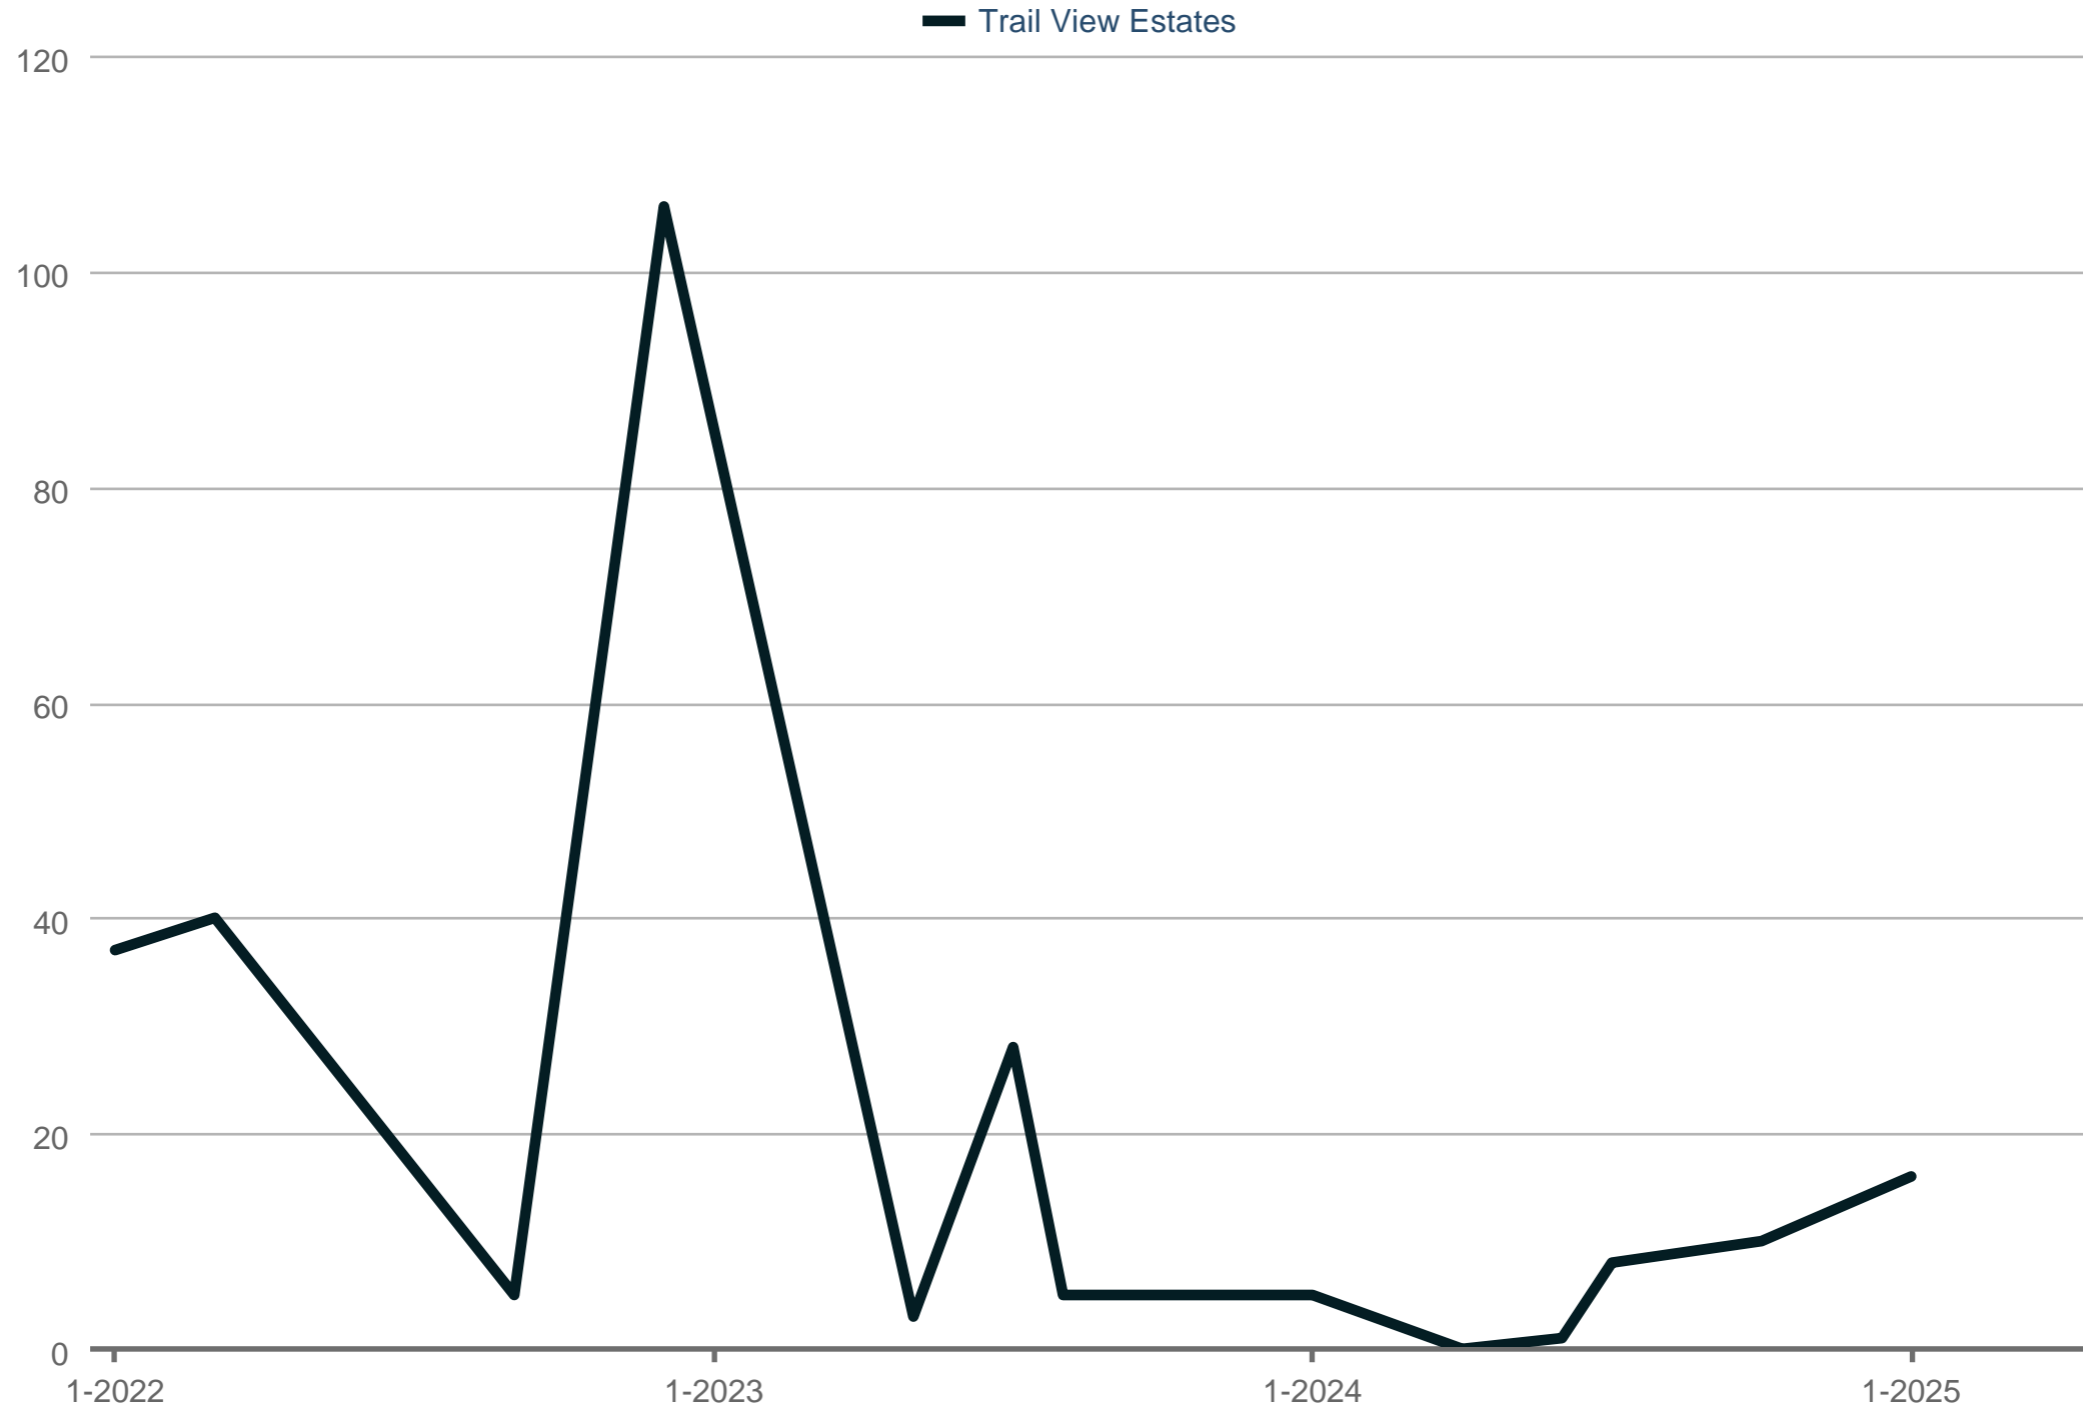

### Average Days on Market

Each data point is one month of activity. Data is from May 17, 2025.