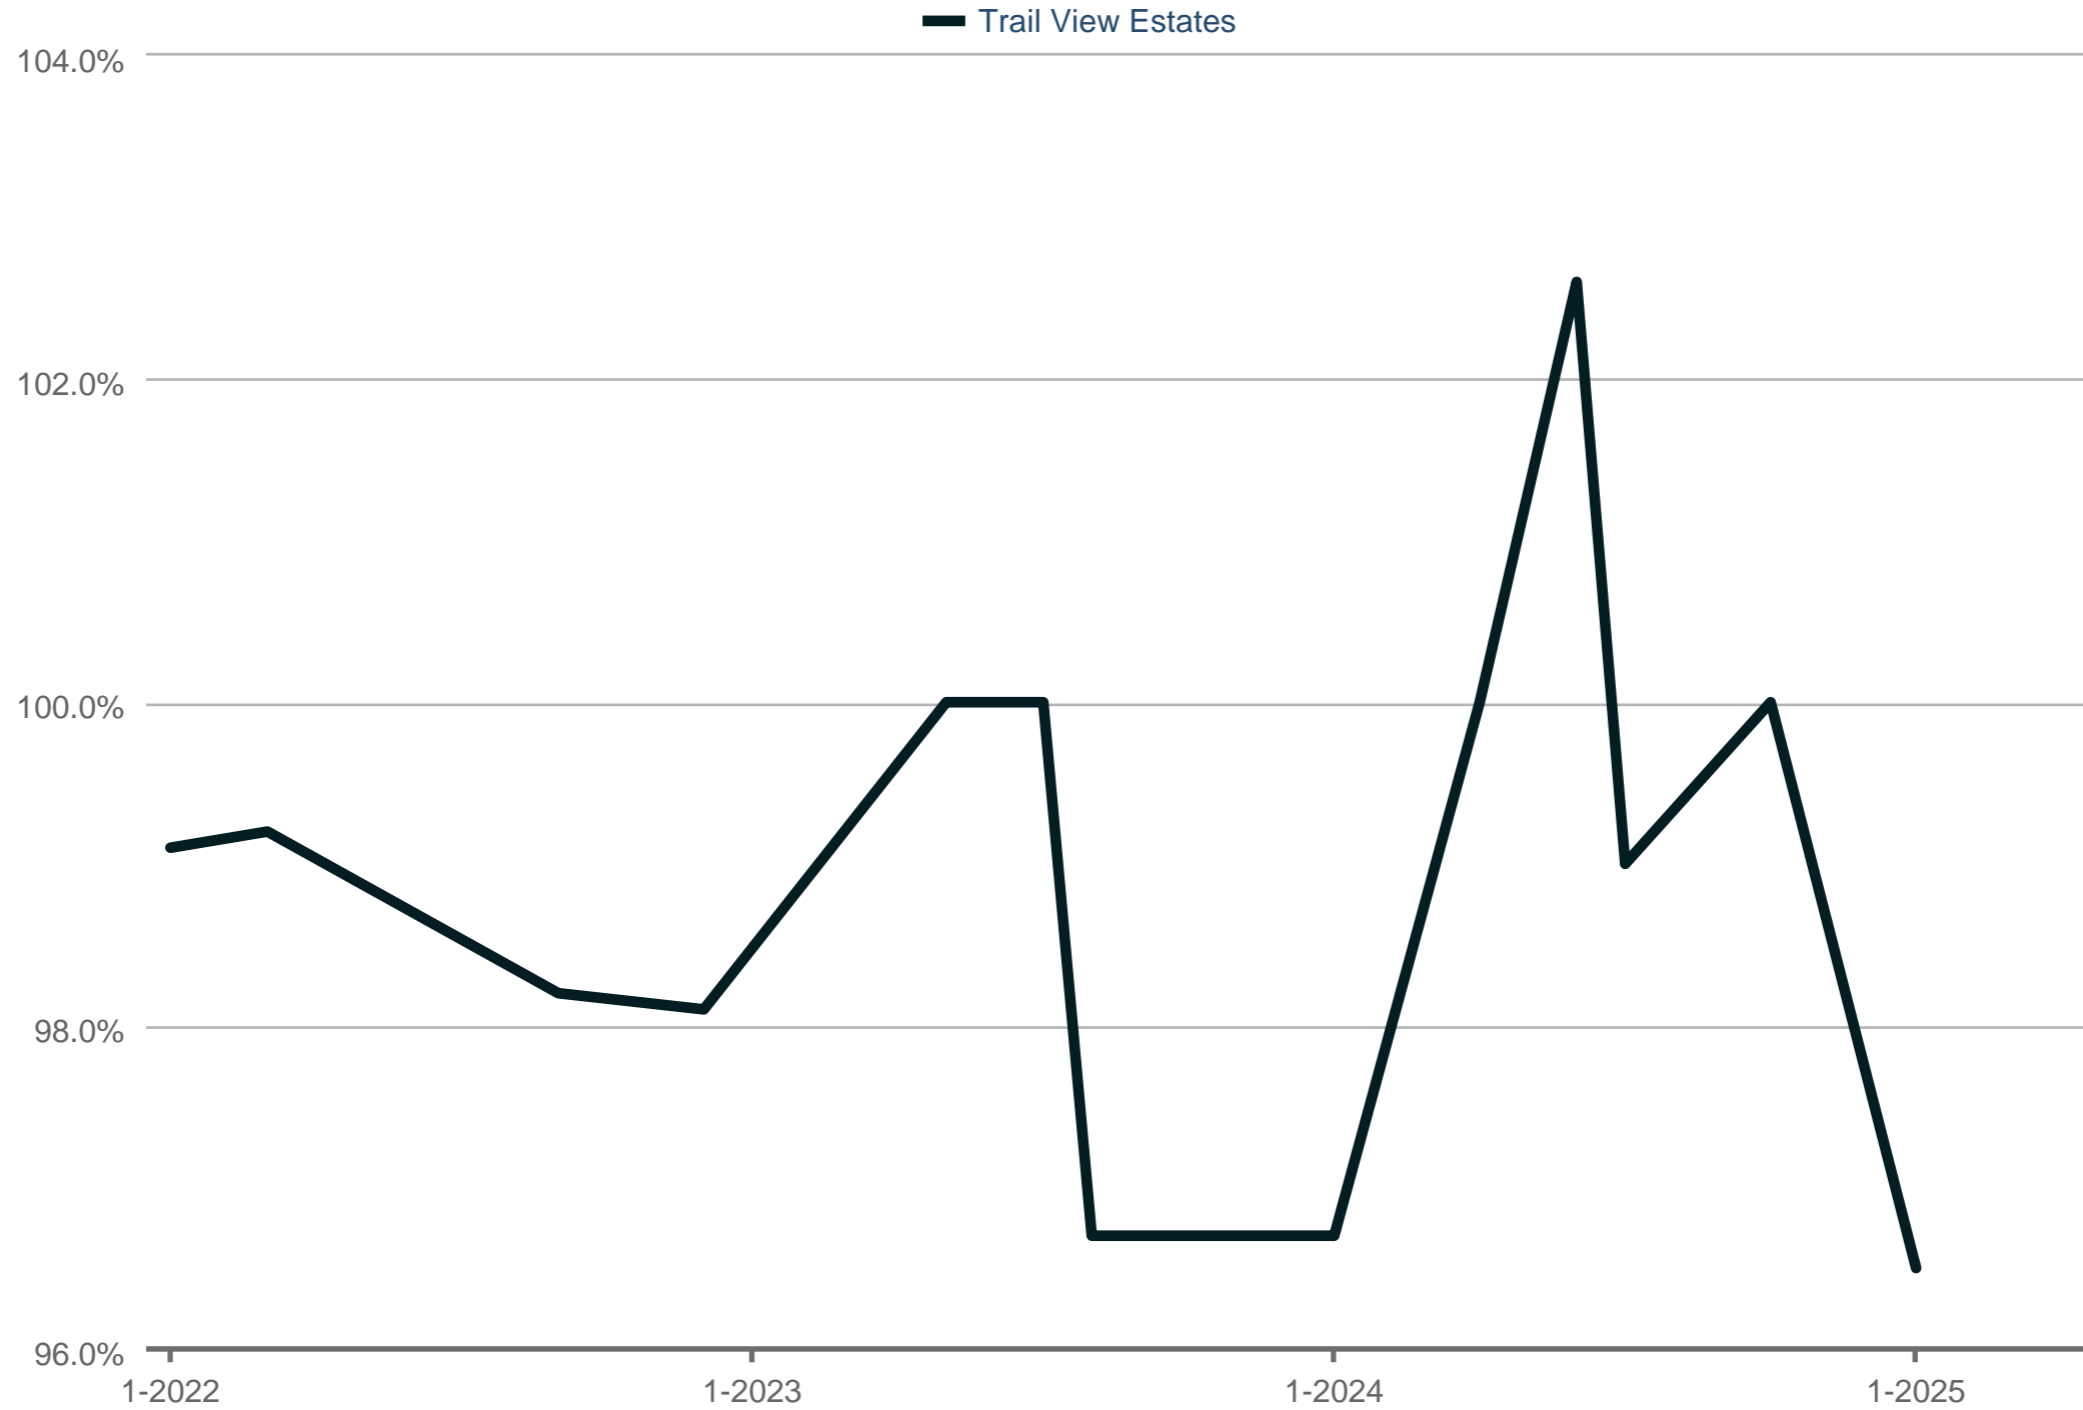

Average Percent of Last List Price

Each data point is one month of activity. Data is from May 17, 2025.