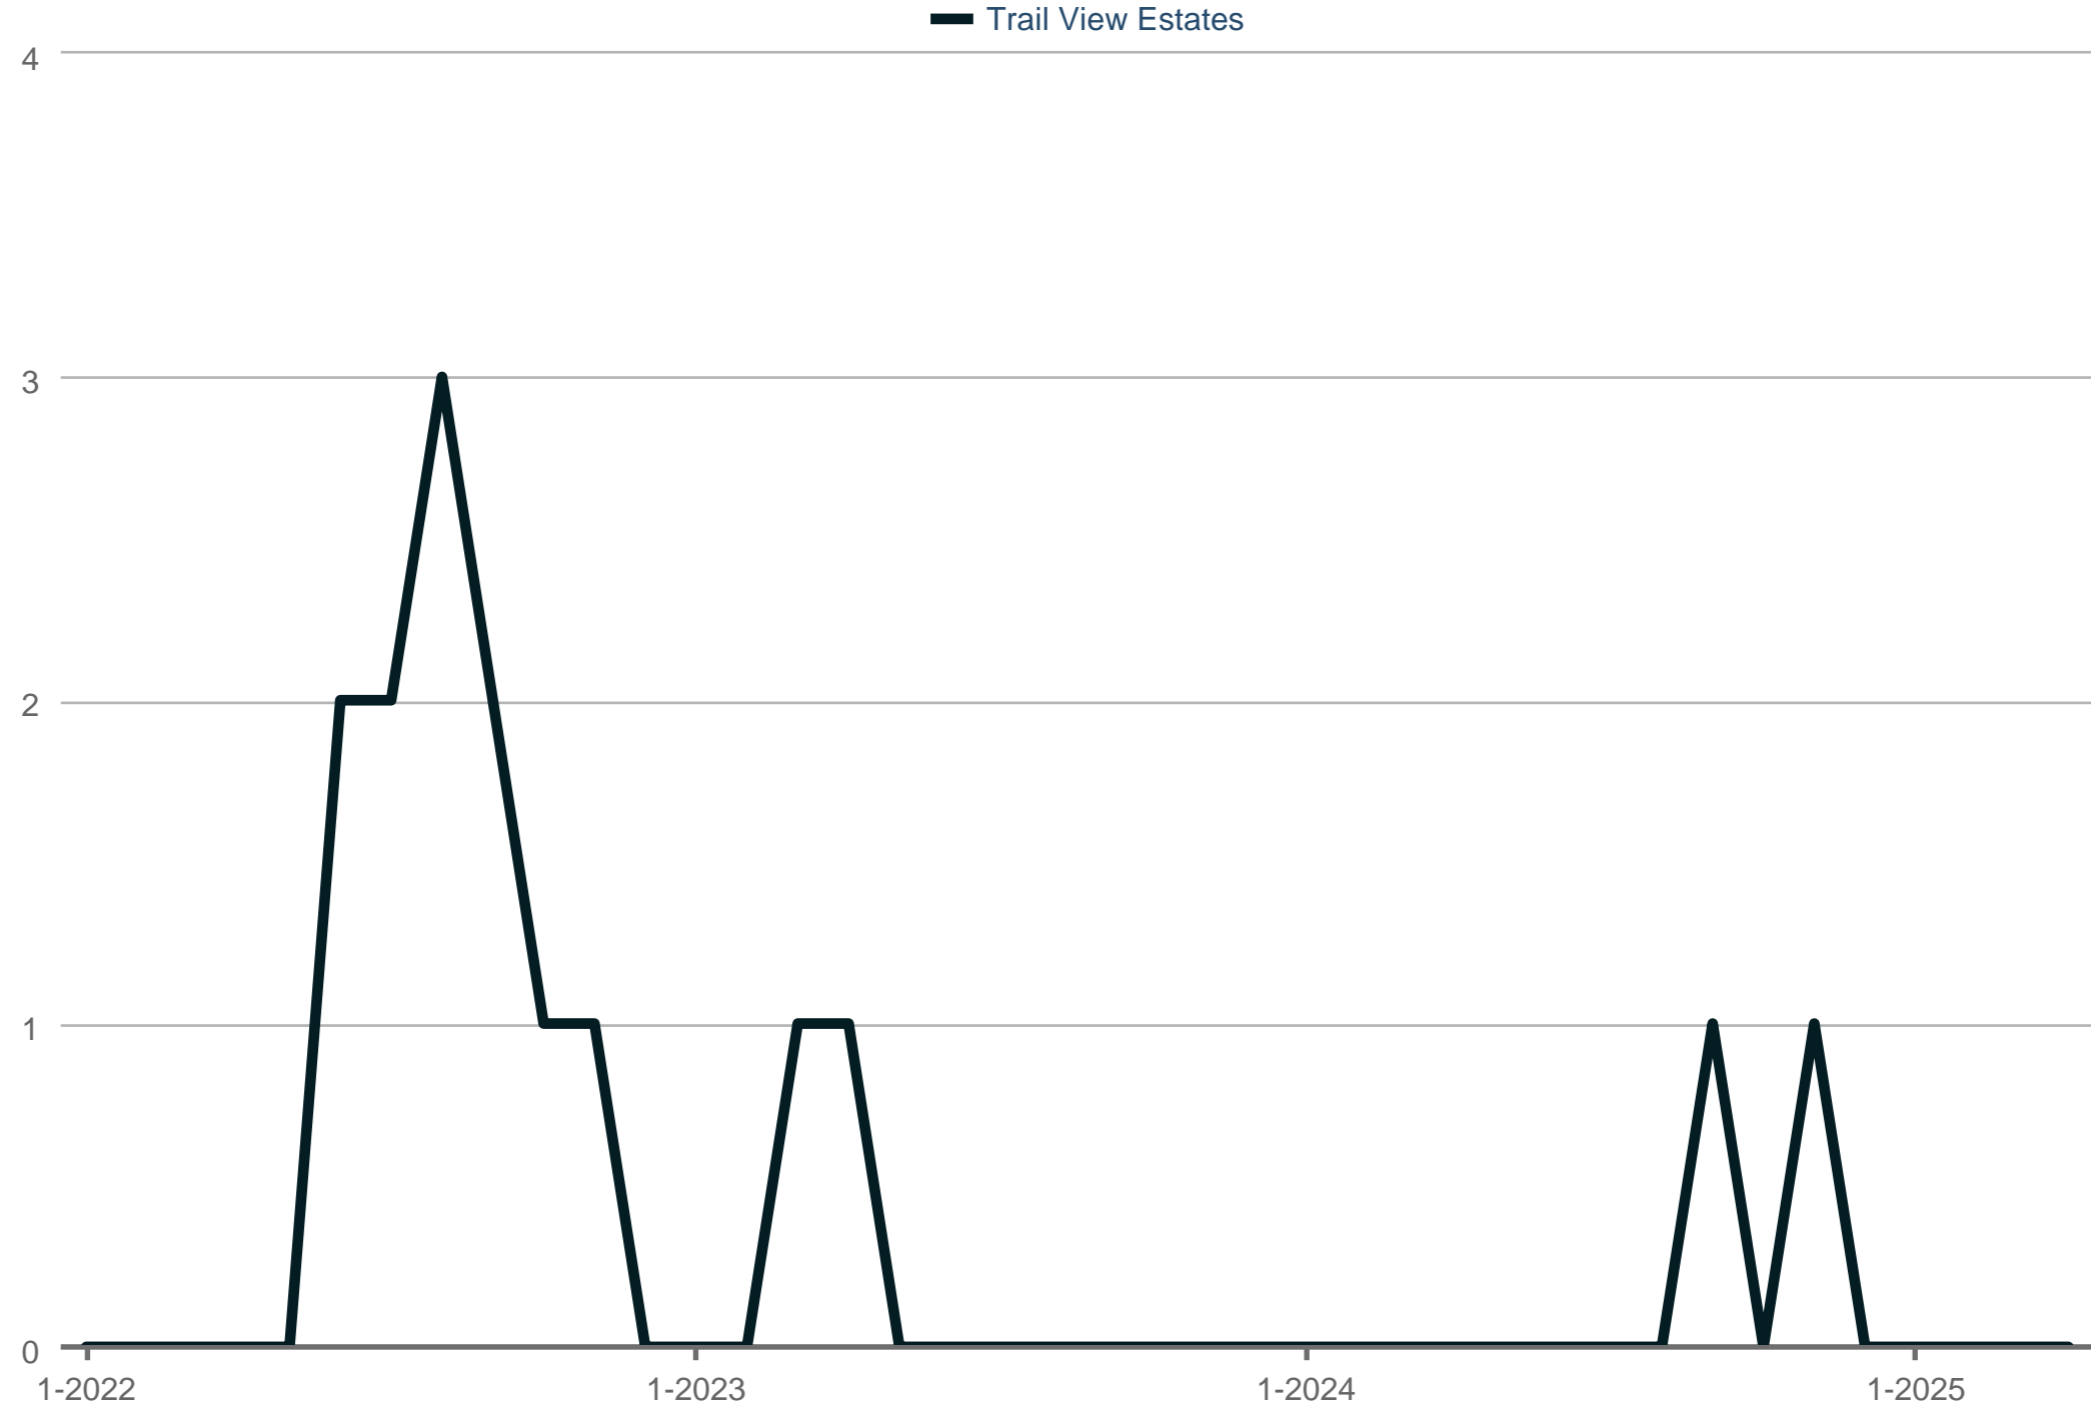

### Homes for Sale

Trail View Estates

Each data point is one month of activity. Data is from May 17, 2025.