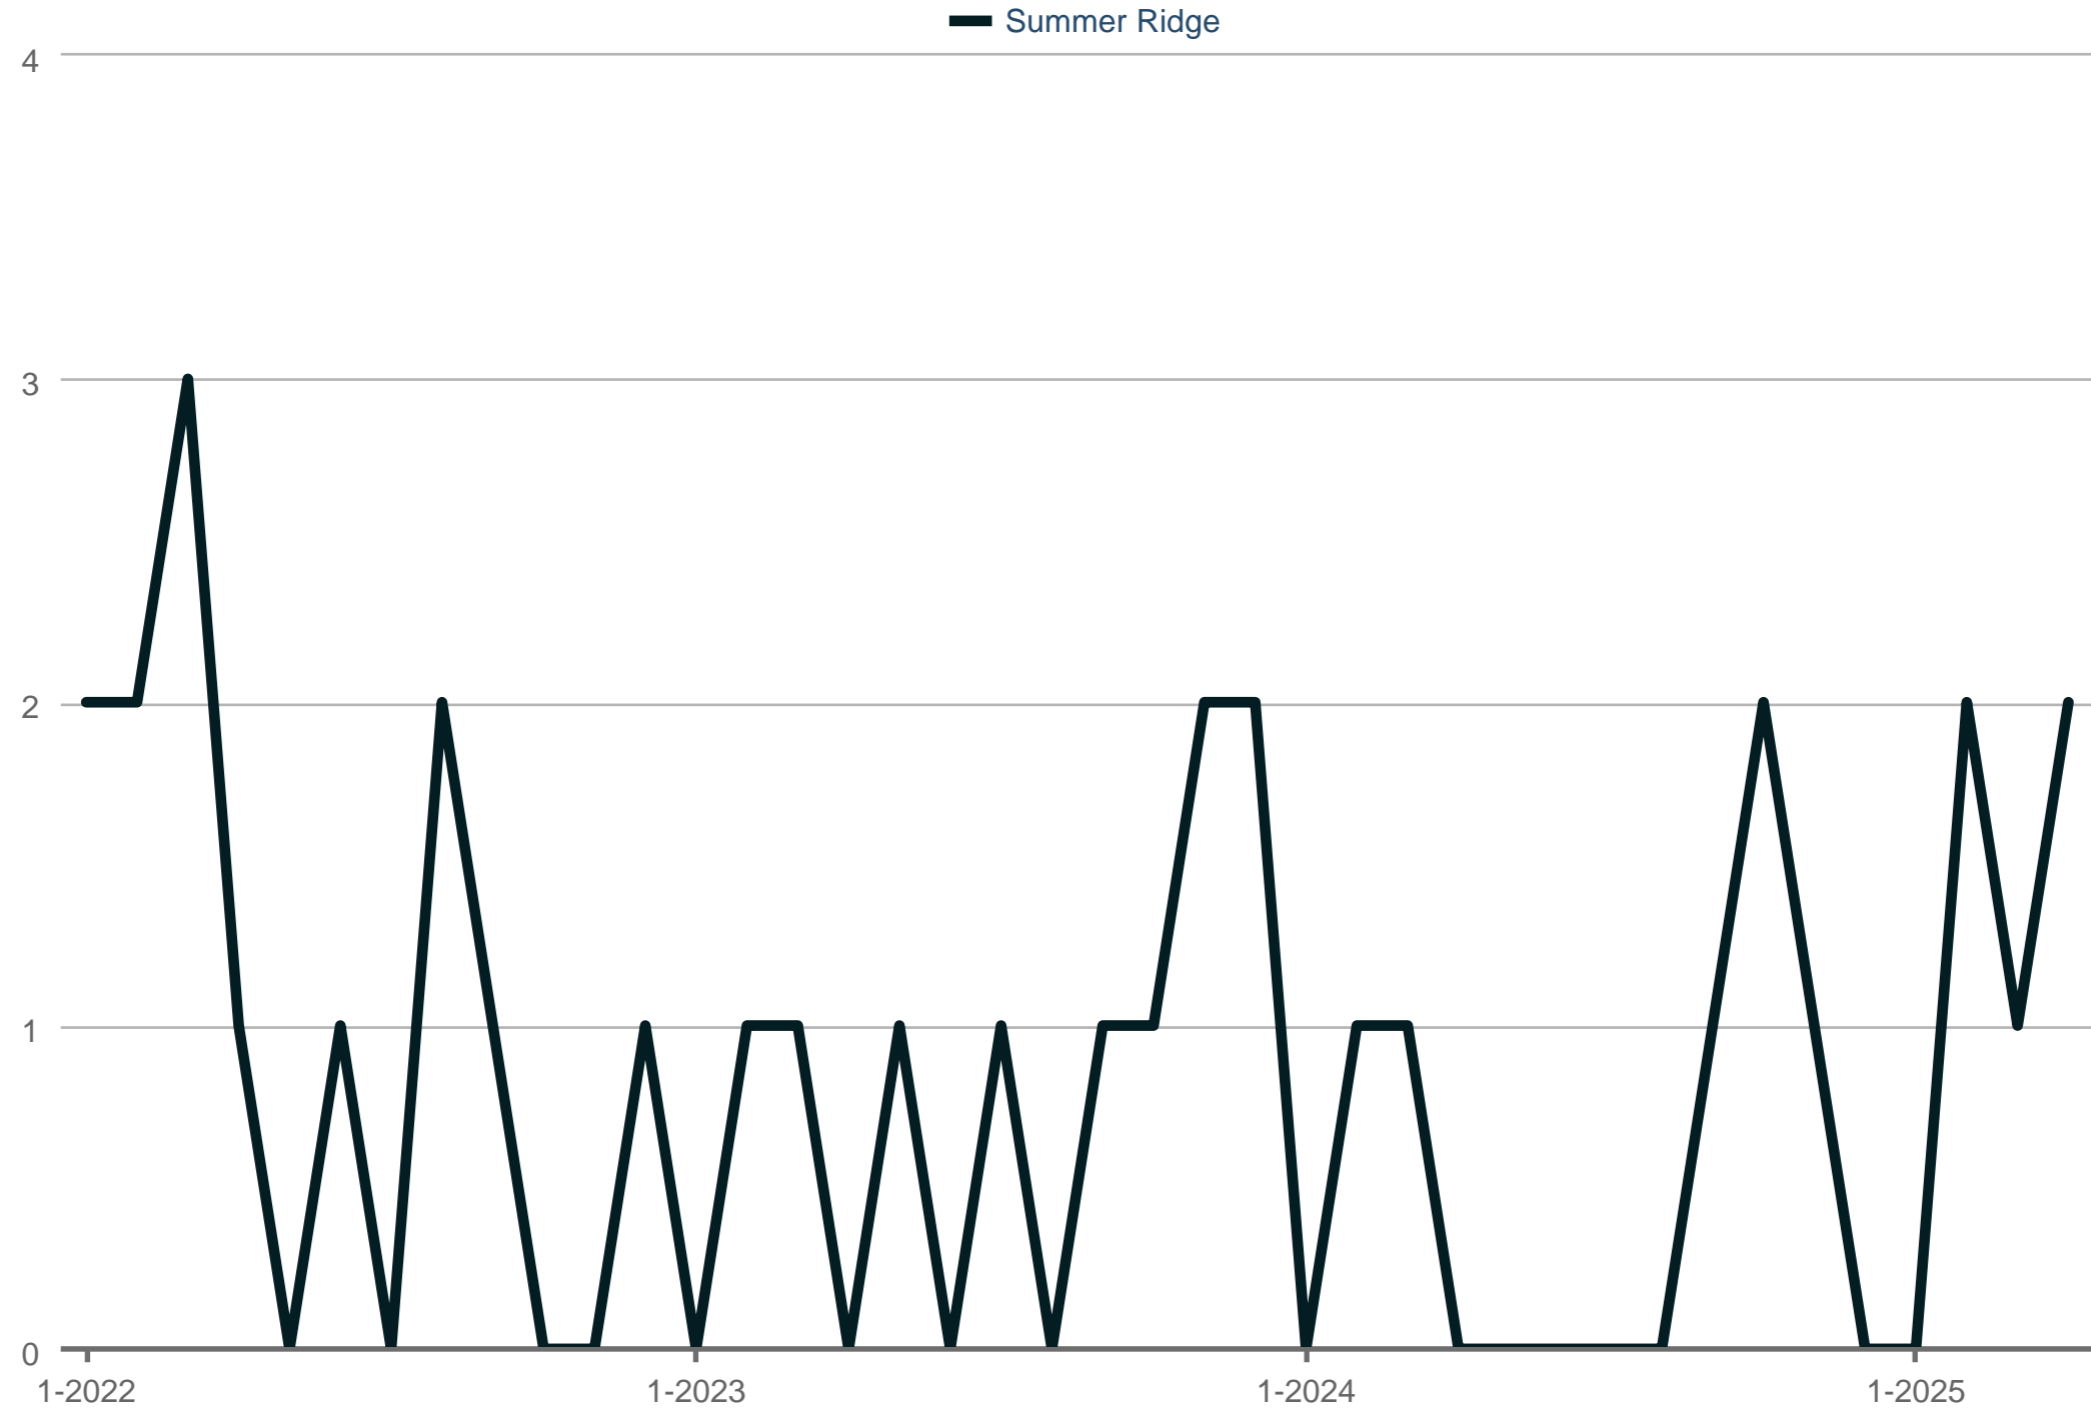

### Pending Sales

Summer Ridge

Each data point is one month of activity. Data is from May 17, 2025.