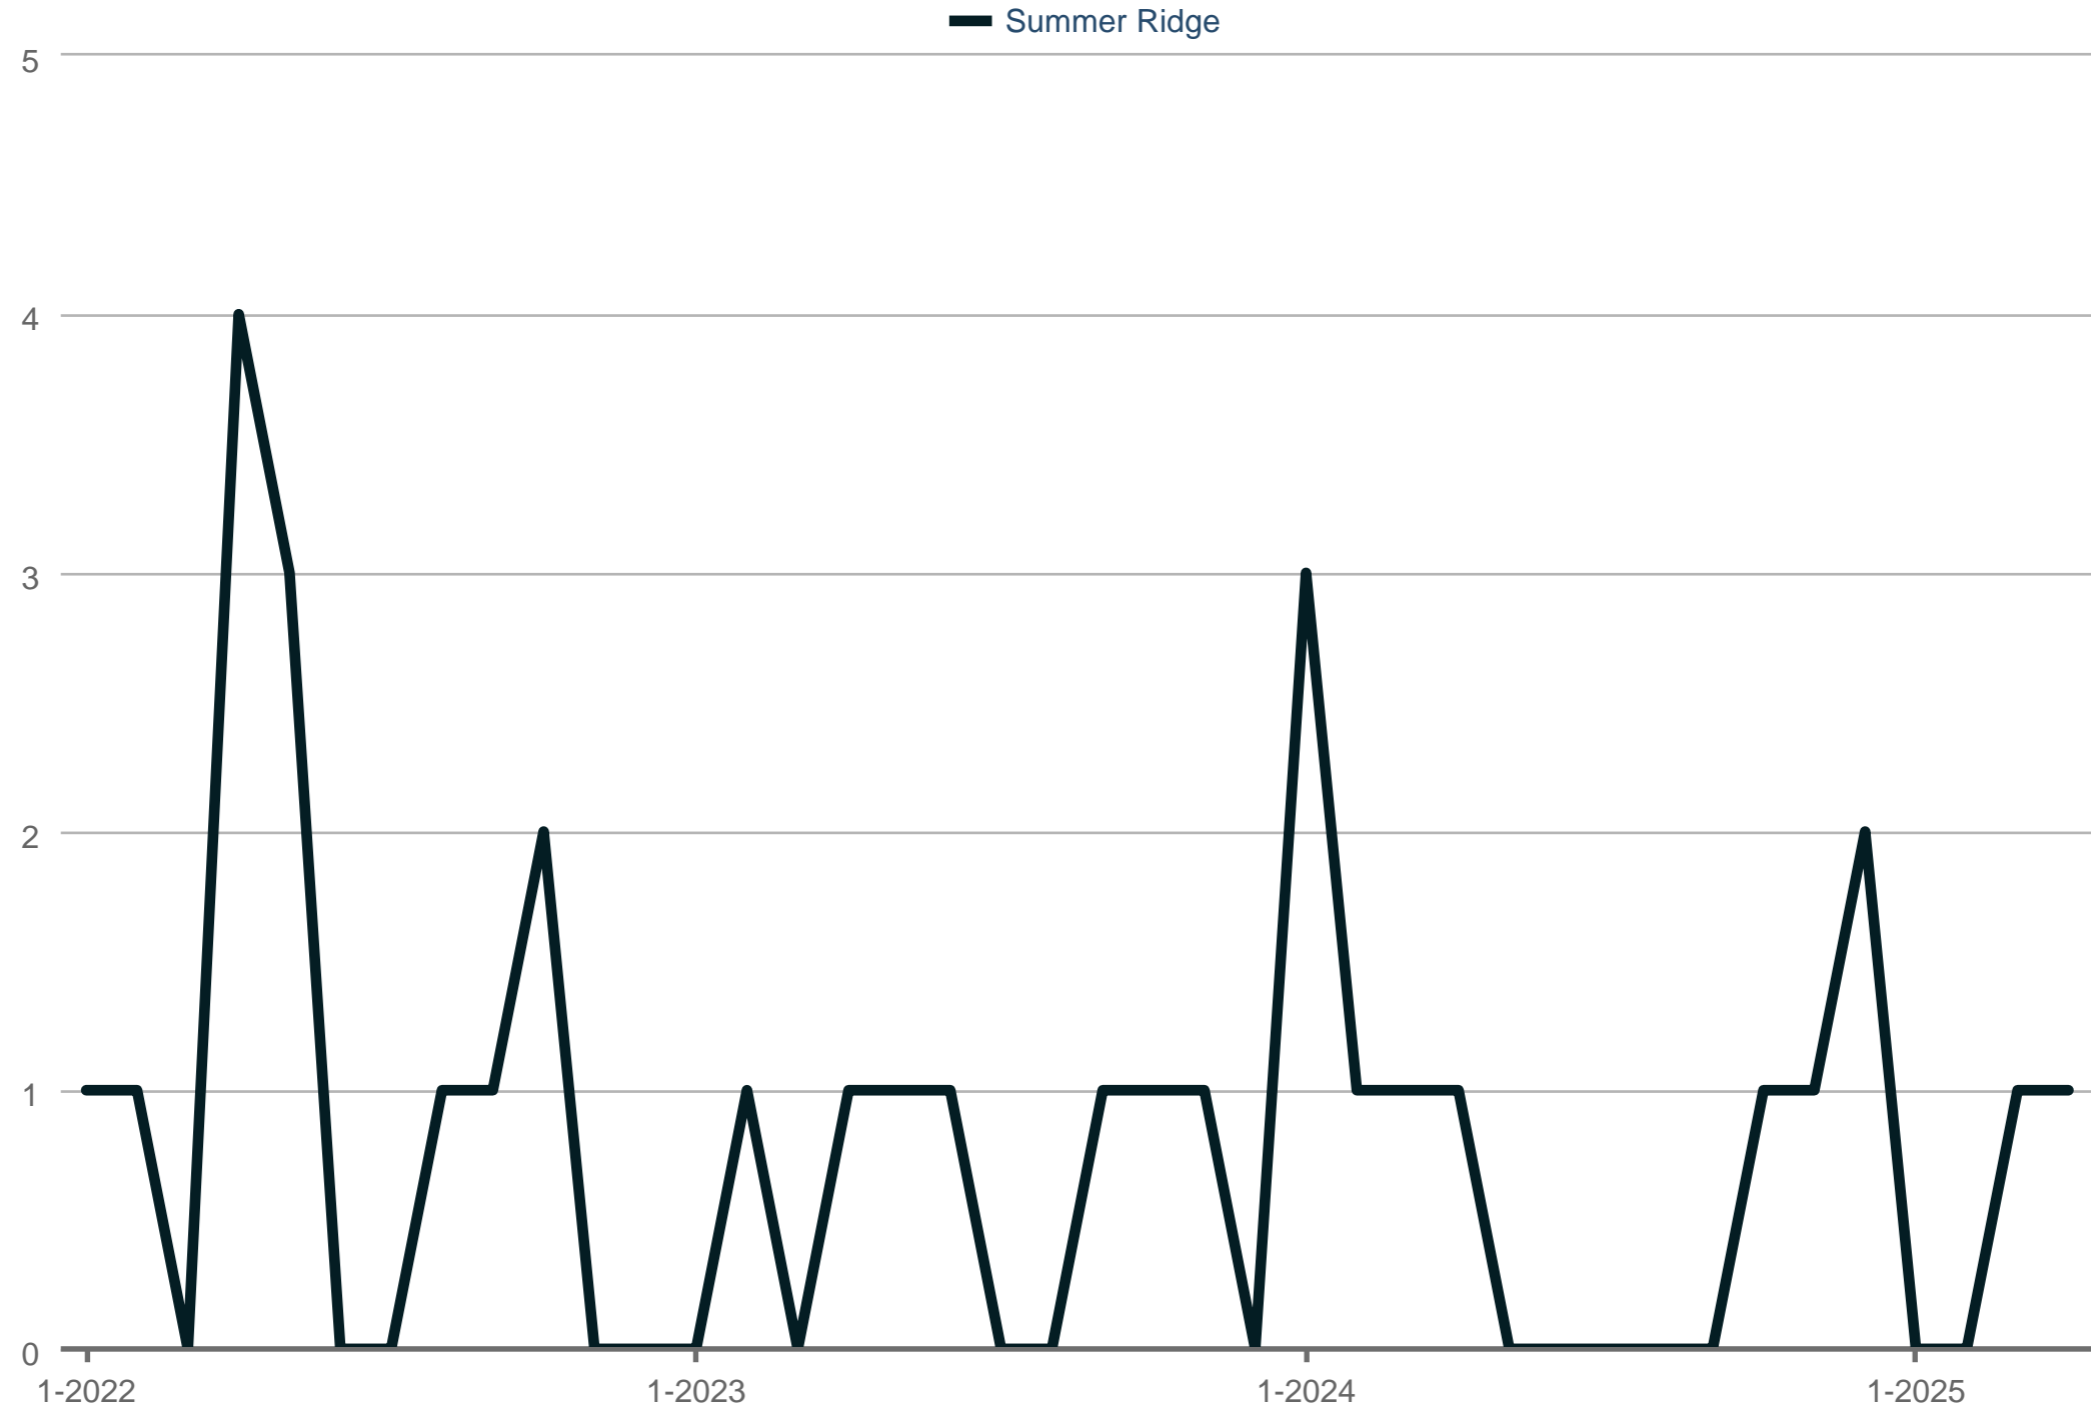

### Closed Sales

Summer Ridge

Each data point is one month of activity. Data is from May 17, 2025.