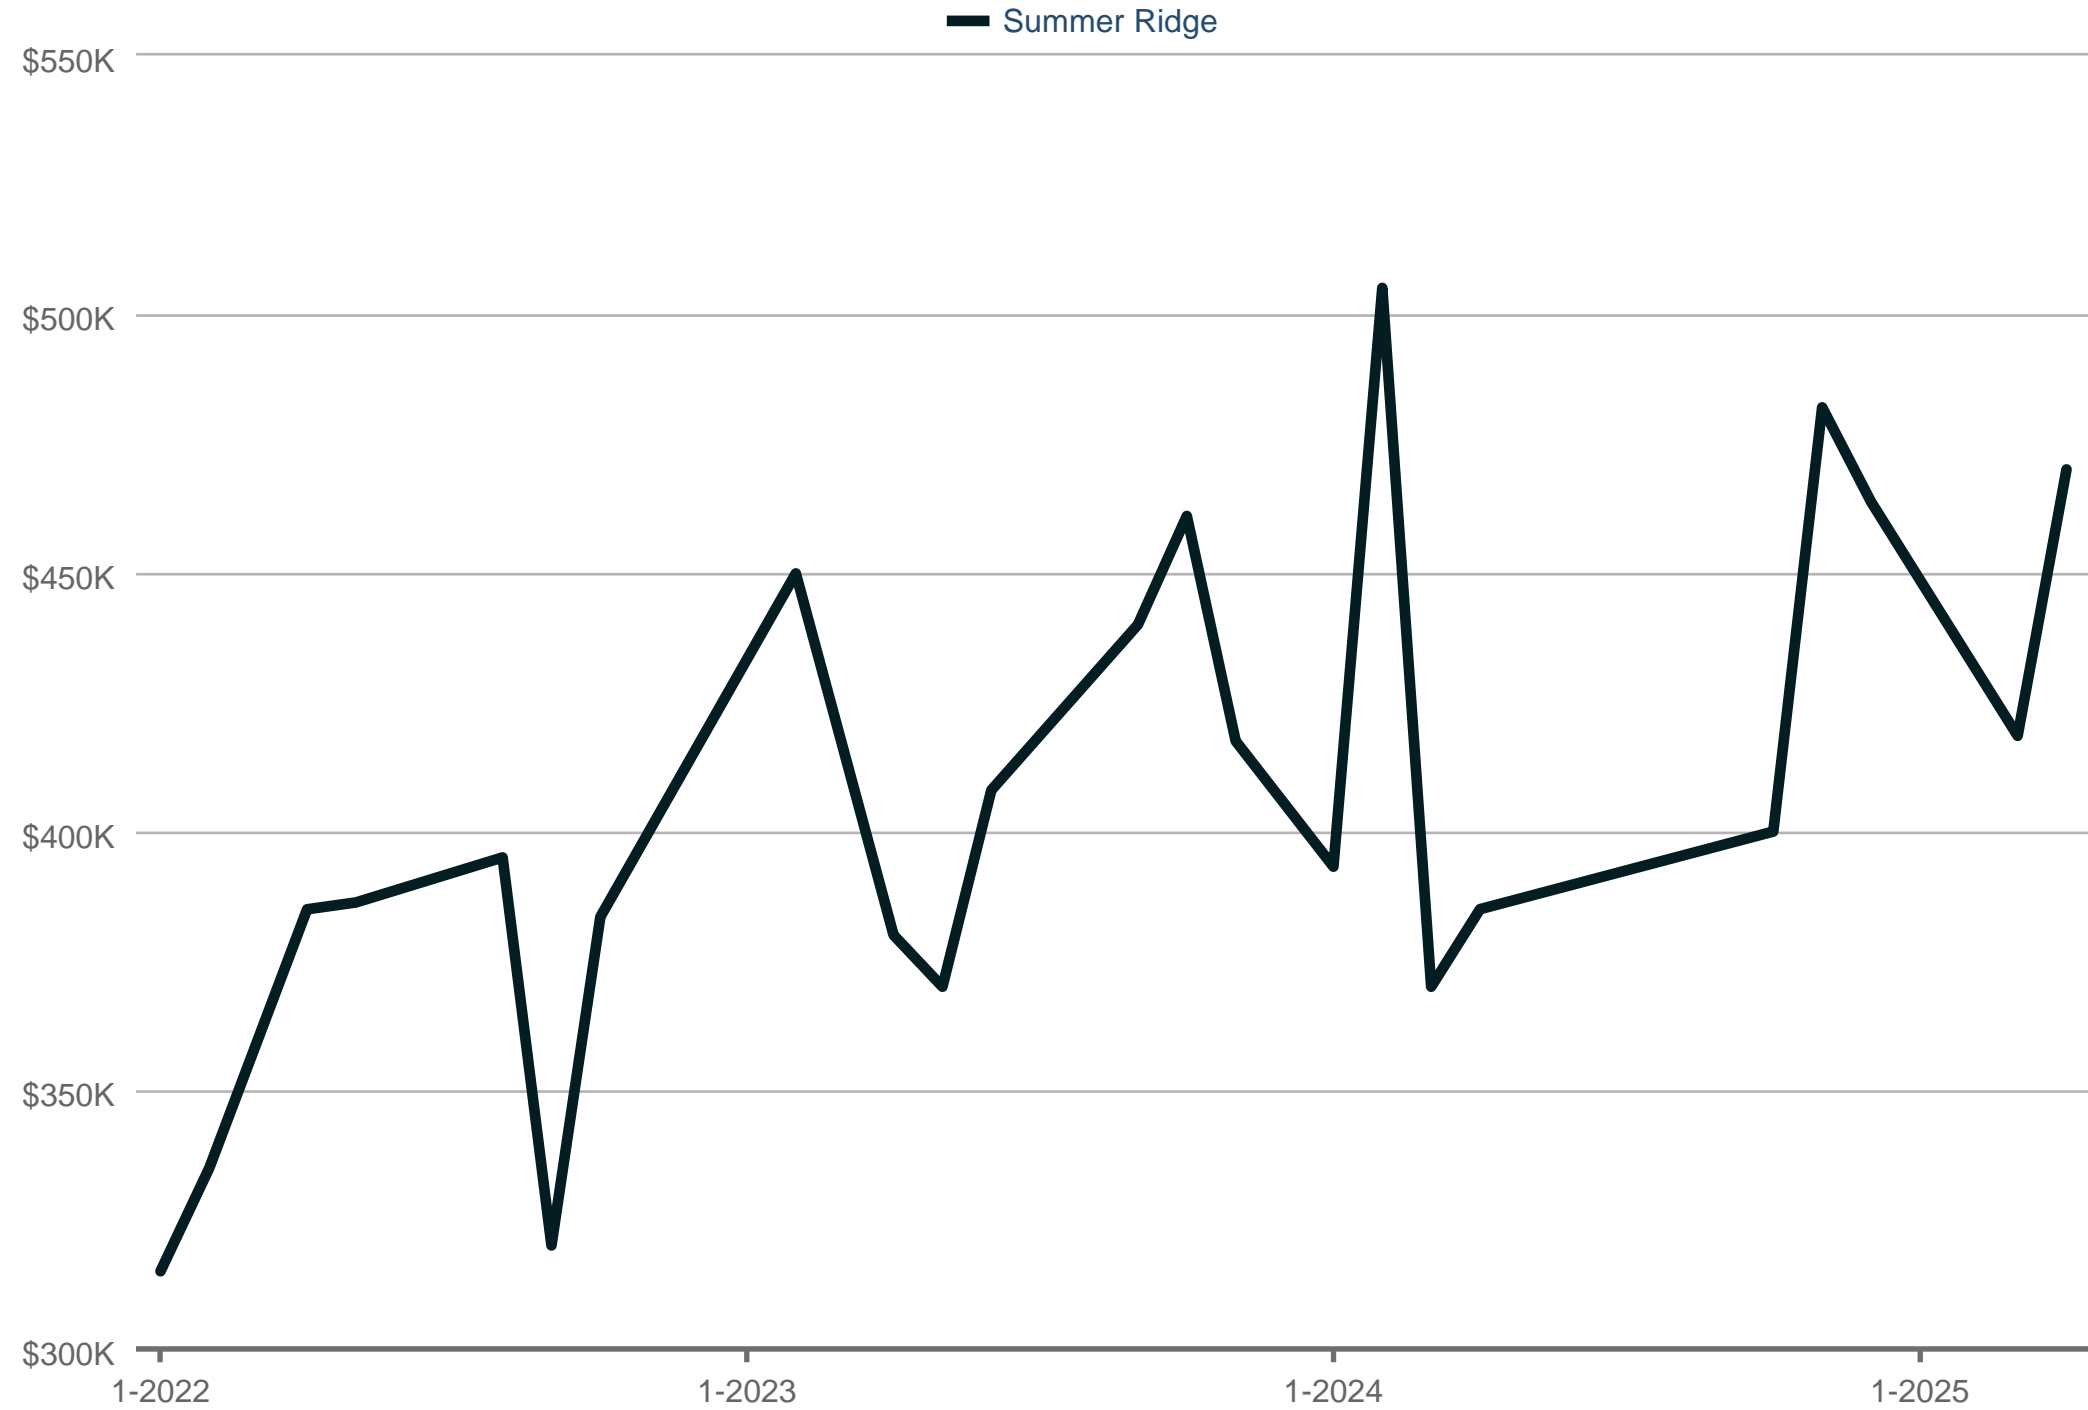

Average Sales Price

Each data point is one month of activity. Data is from May 17, 2025.