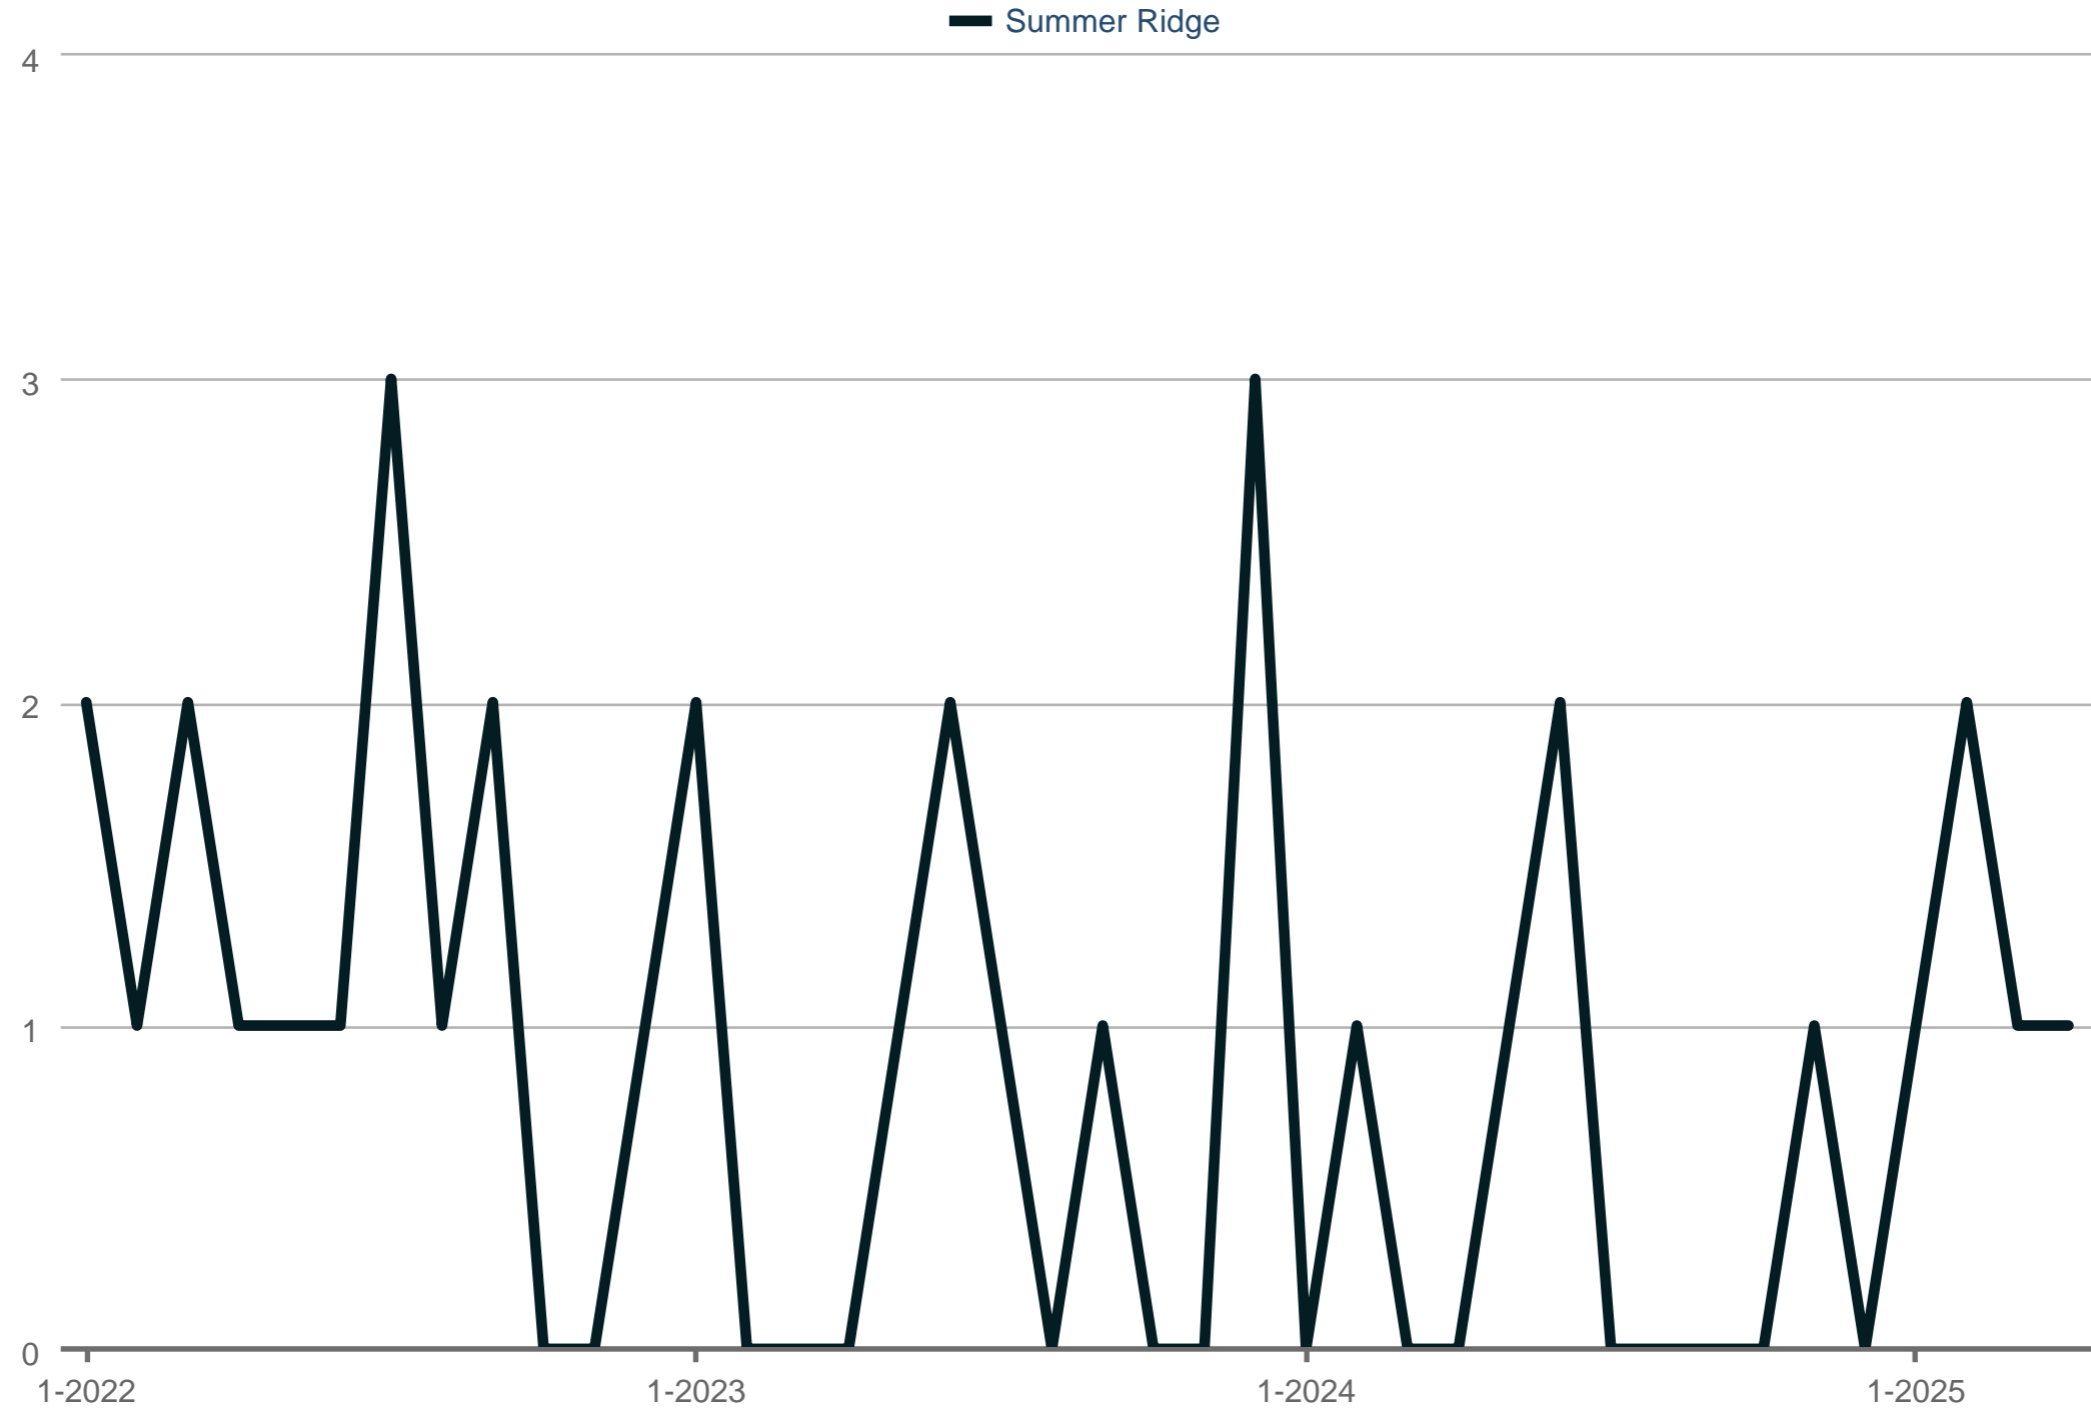

New Listings

Summer Ridge

Each data point is one month of activity. Data is from May 17, 2025.