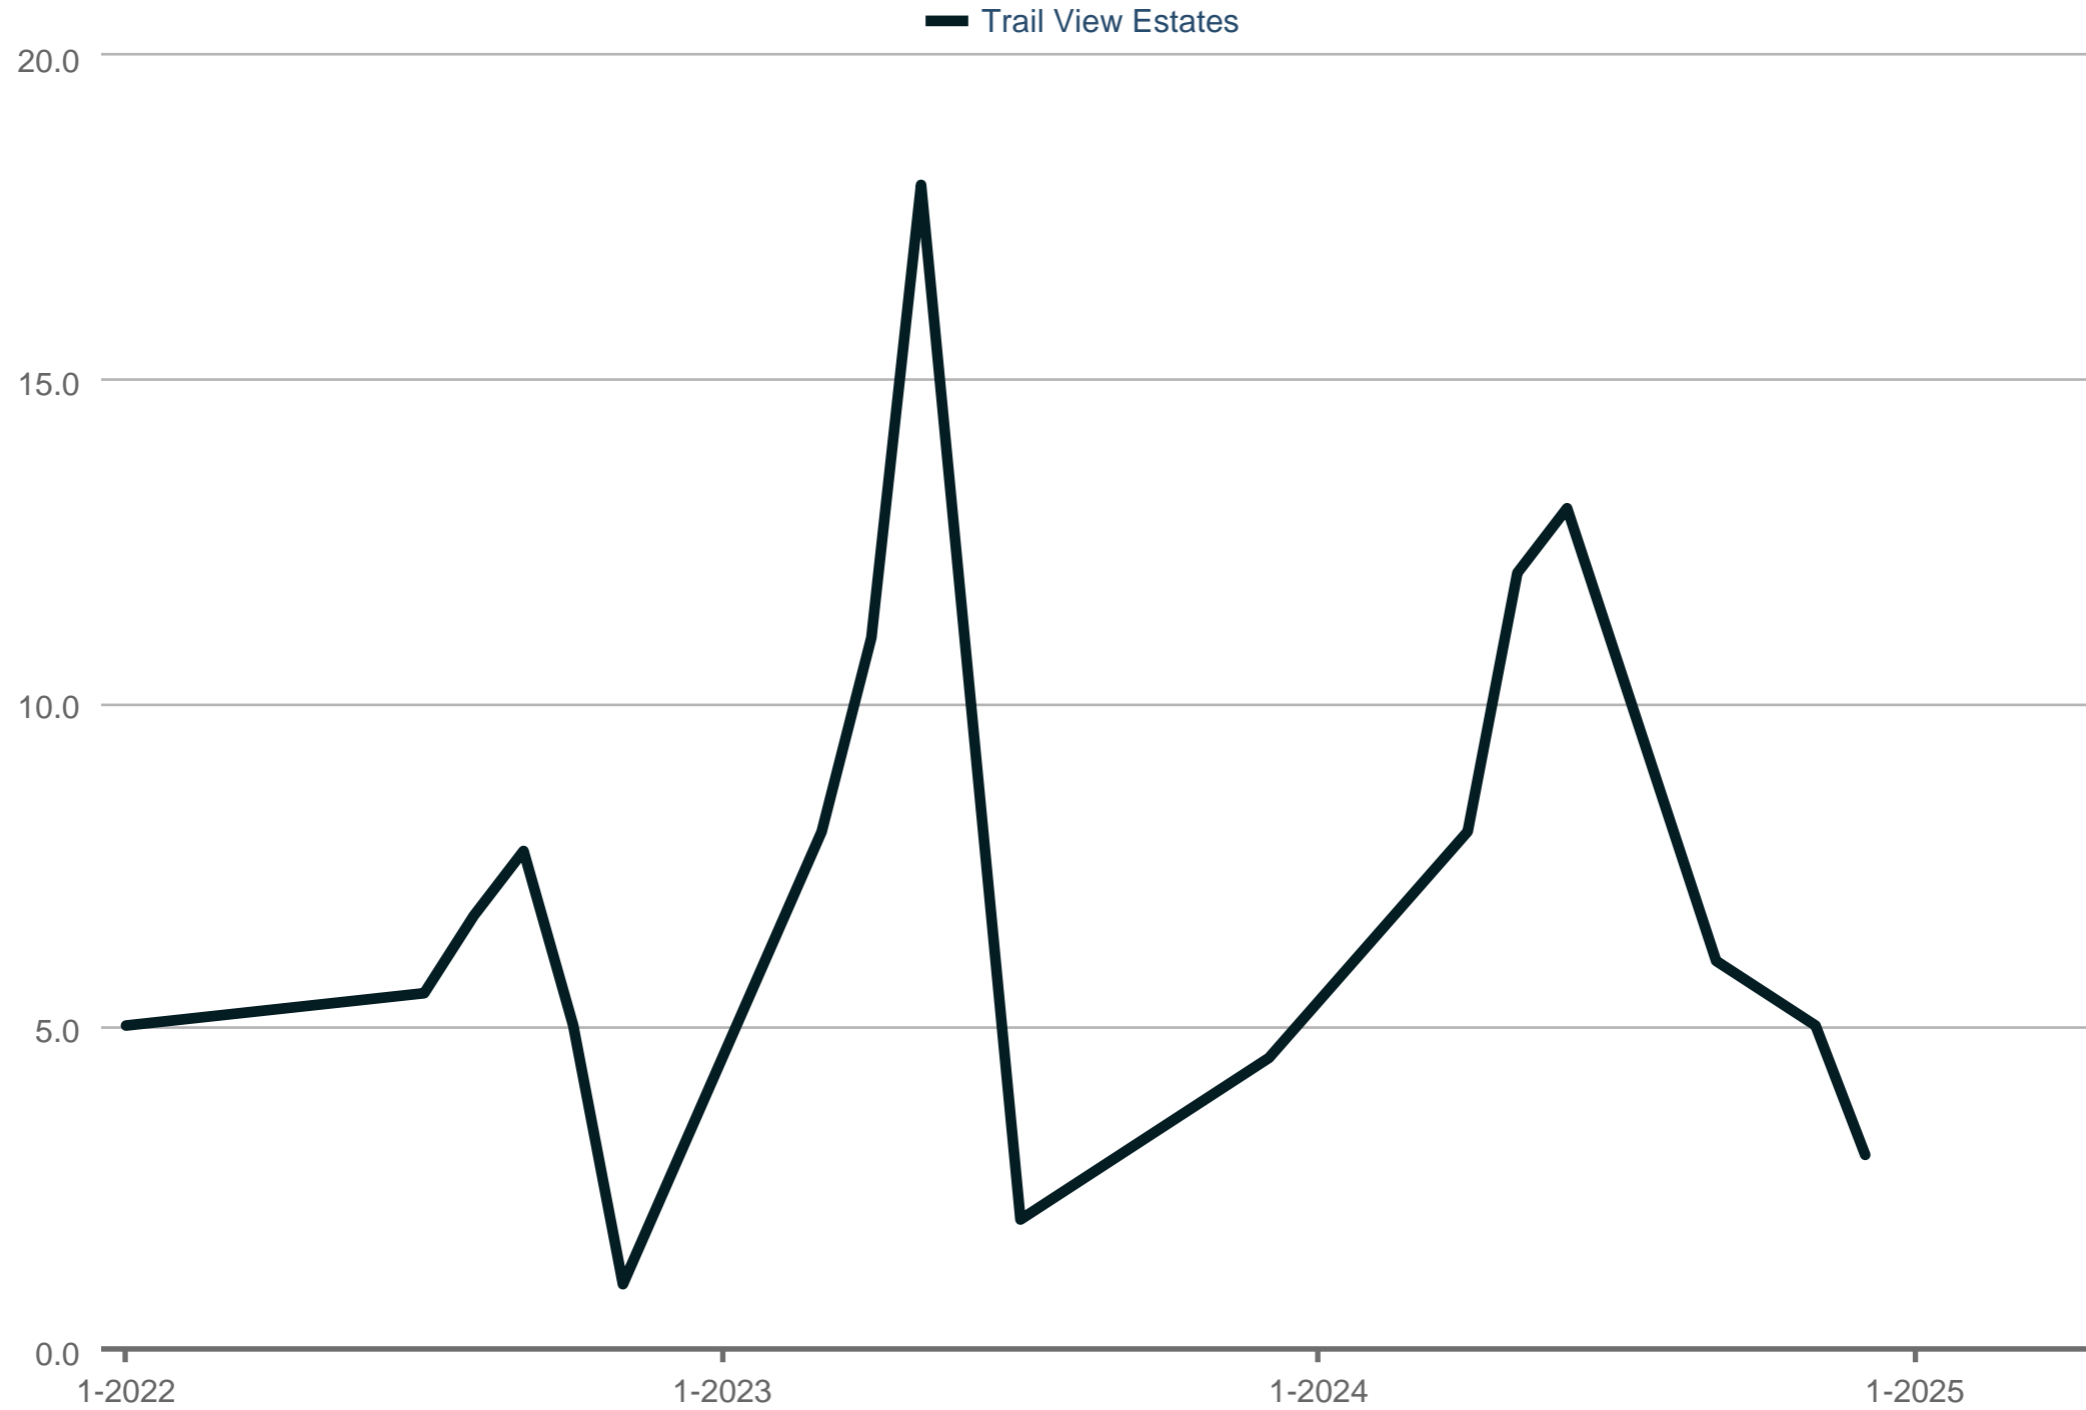

Showings Per Listing

Each data point is one month of activity. Data is from May 17, 2025.