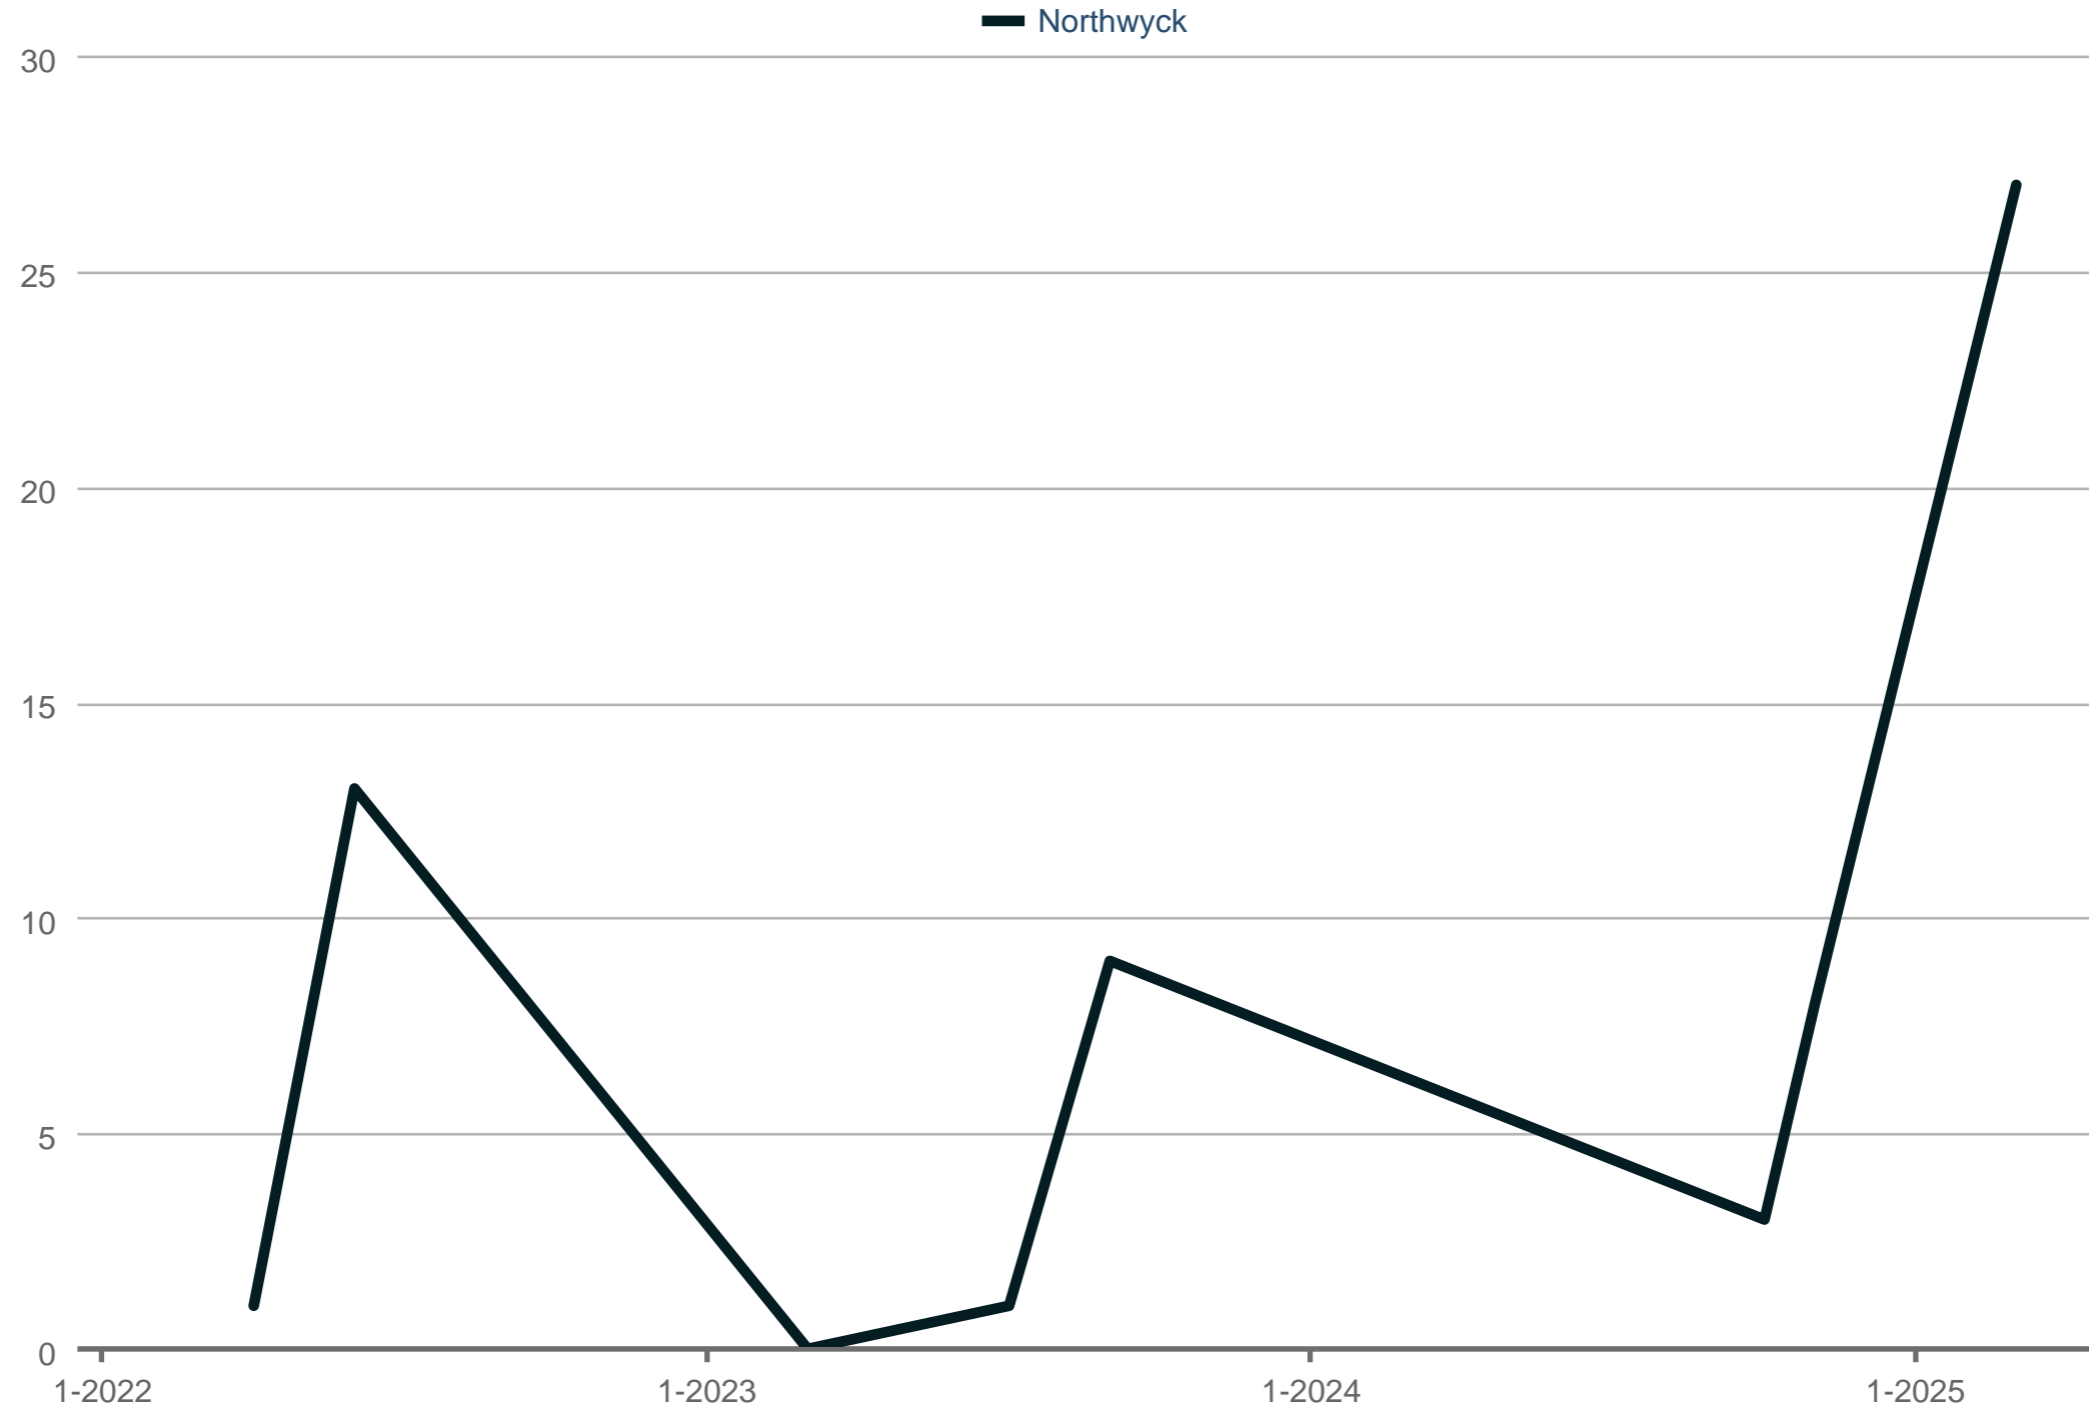

### Average Days on Market

Northwyck

Each data point is one month of activity. Data is from May 17, 2025.