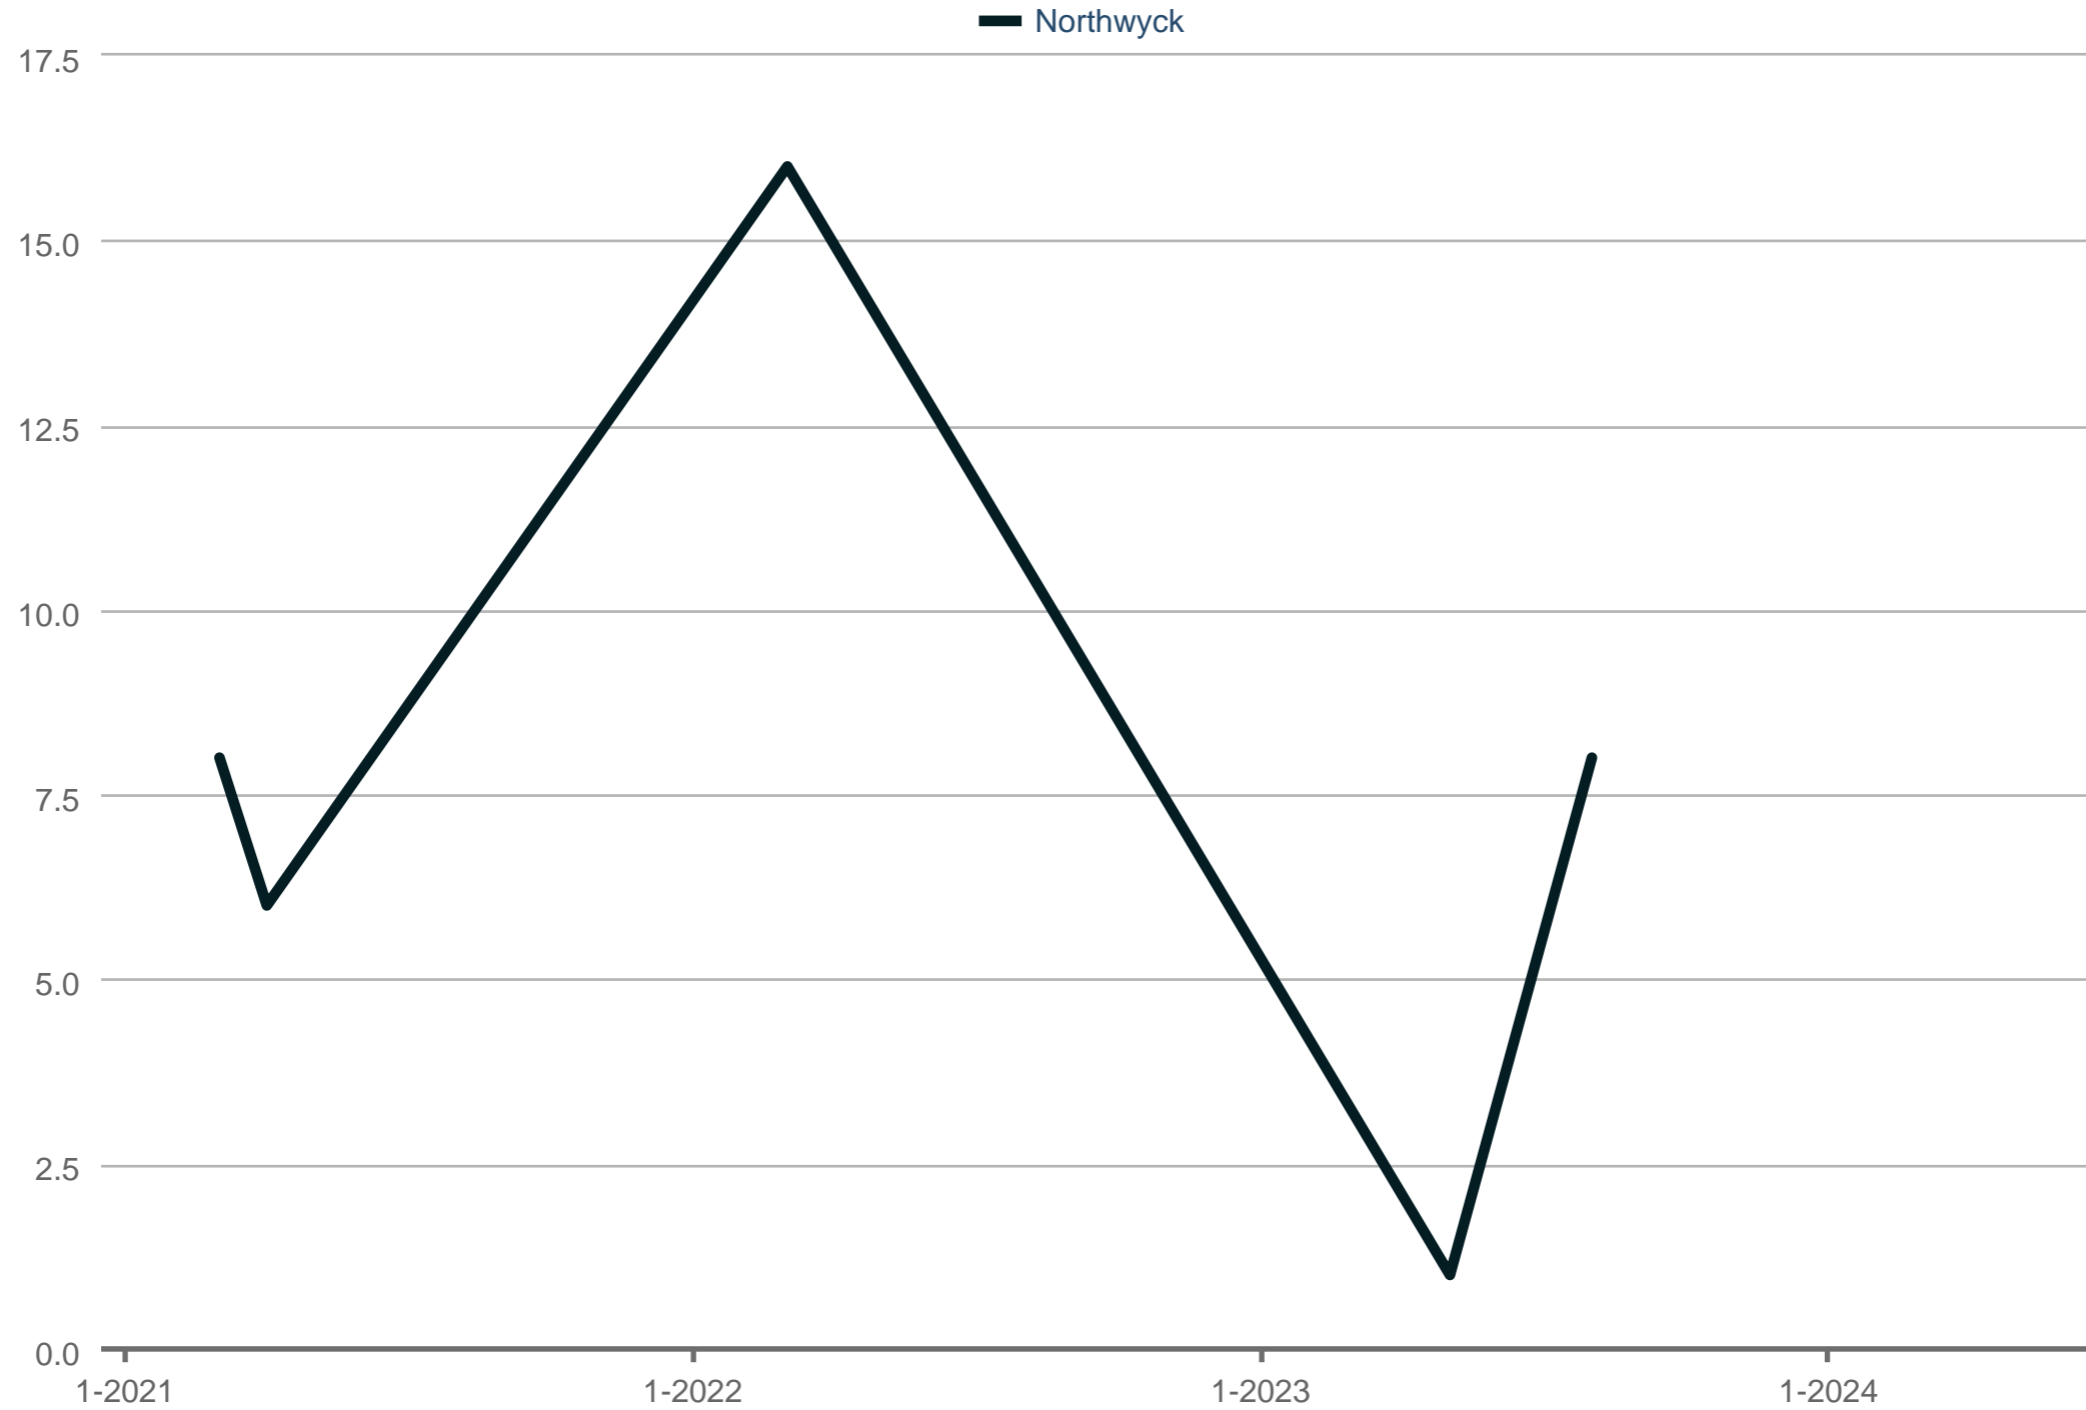

### Showings Per Listing

Northwyck

Each data point is one month of activity. Data is from July 27, 2024.