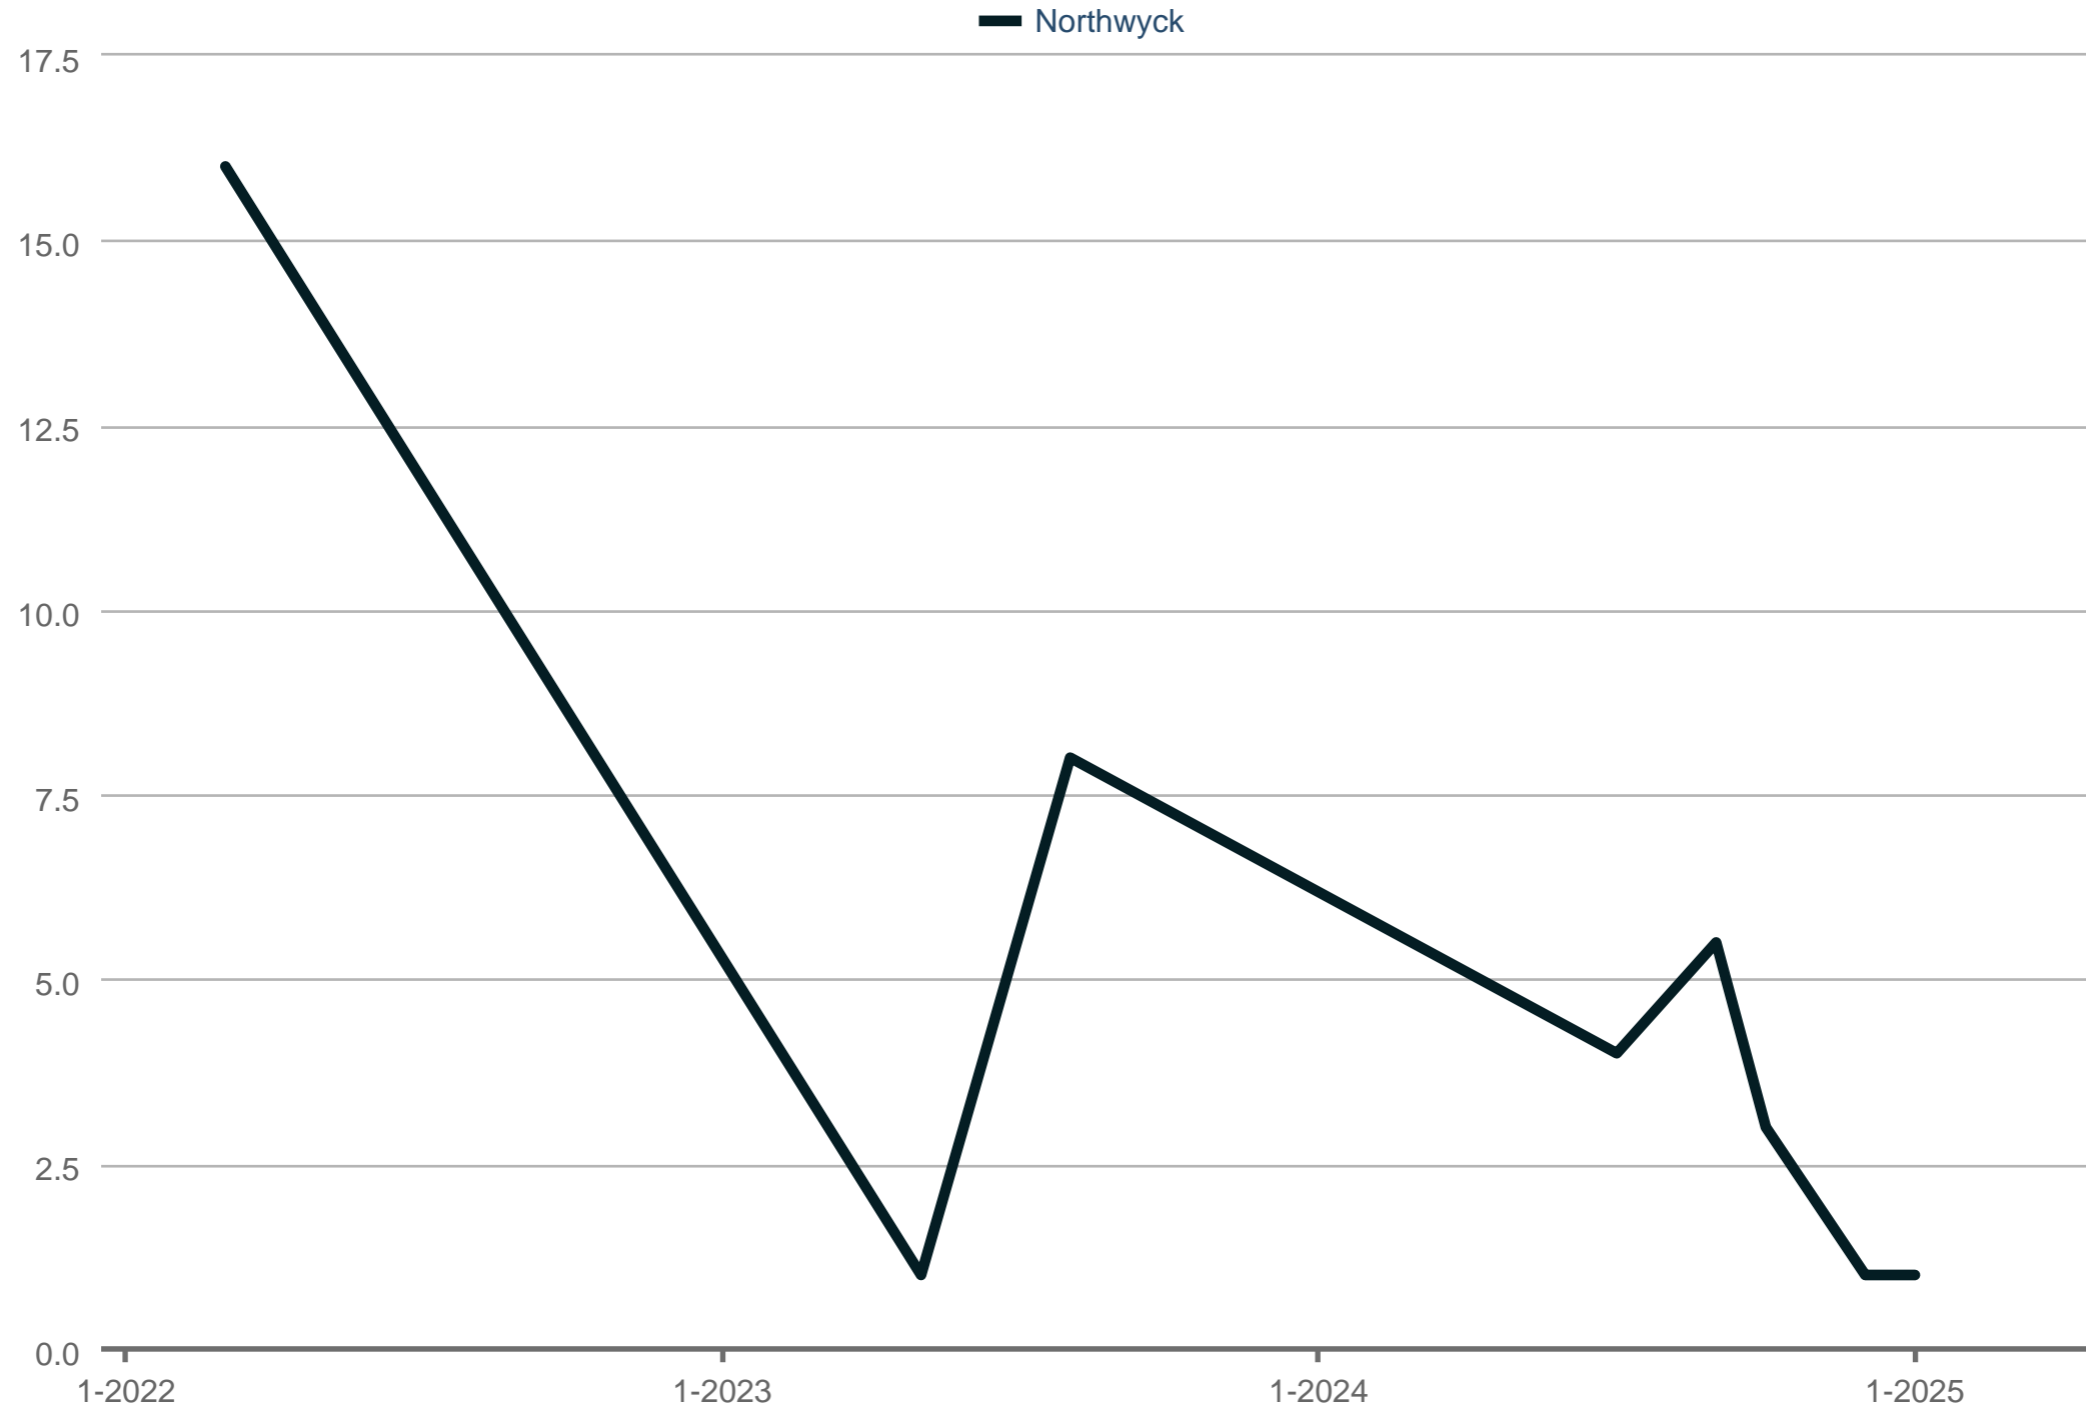

Showings Per Listing

Northwyck

Each data point is one month of activity. Data is from May 17, 2025.