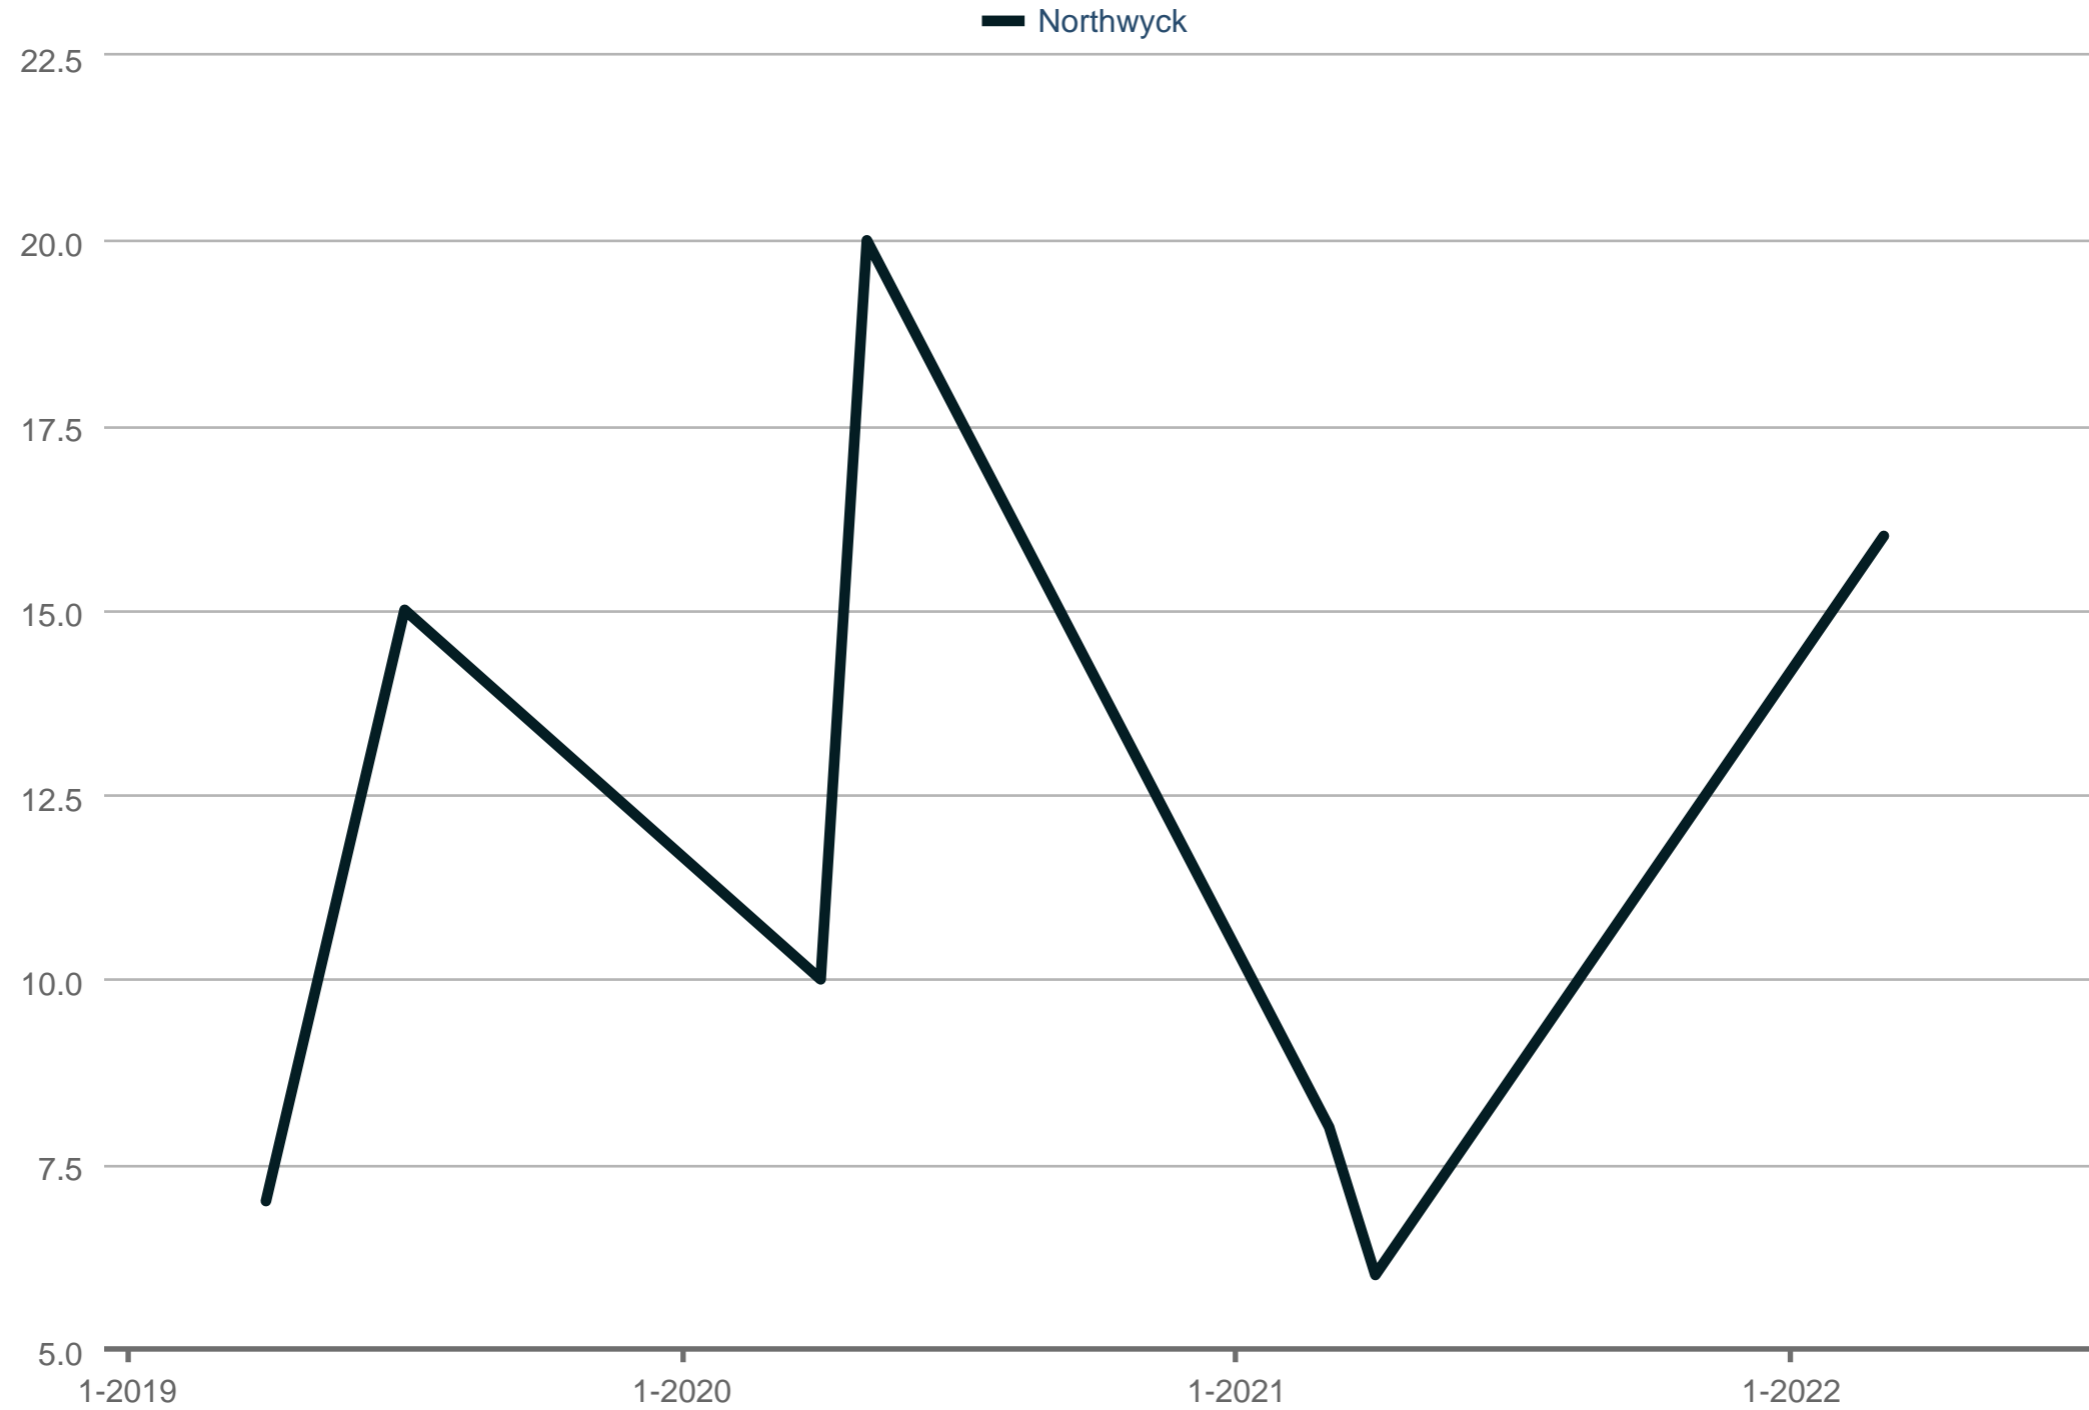

Average Showings to Pending

Northwyck

Each data point is one month of activity. Data is from August 15, 2022.