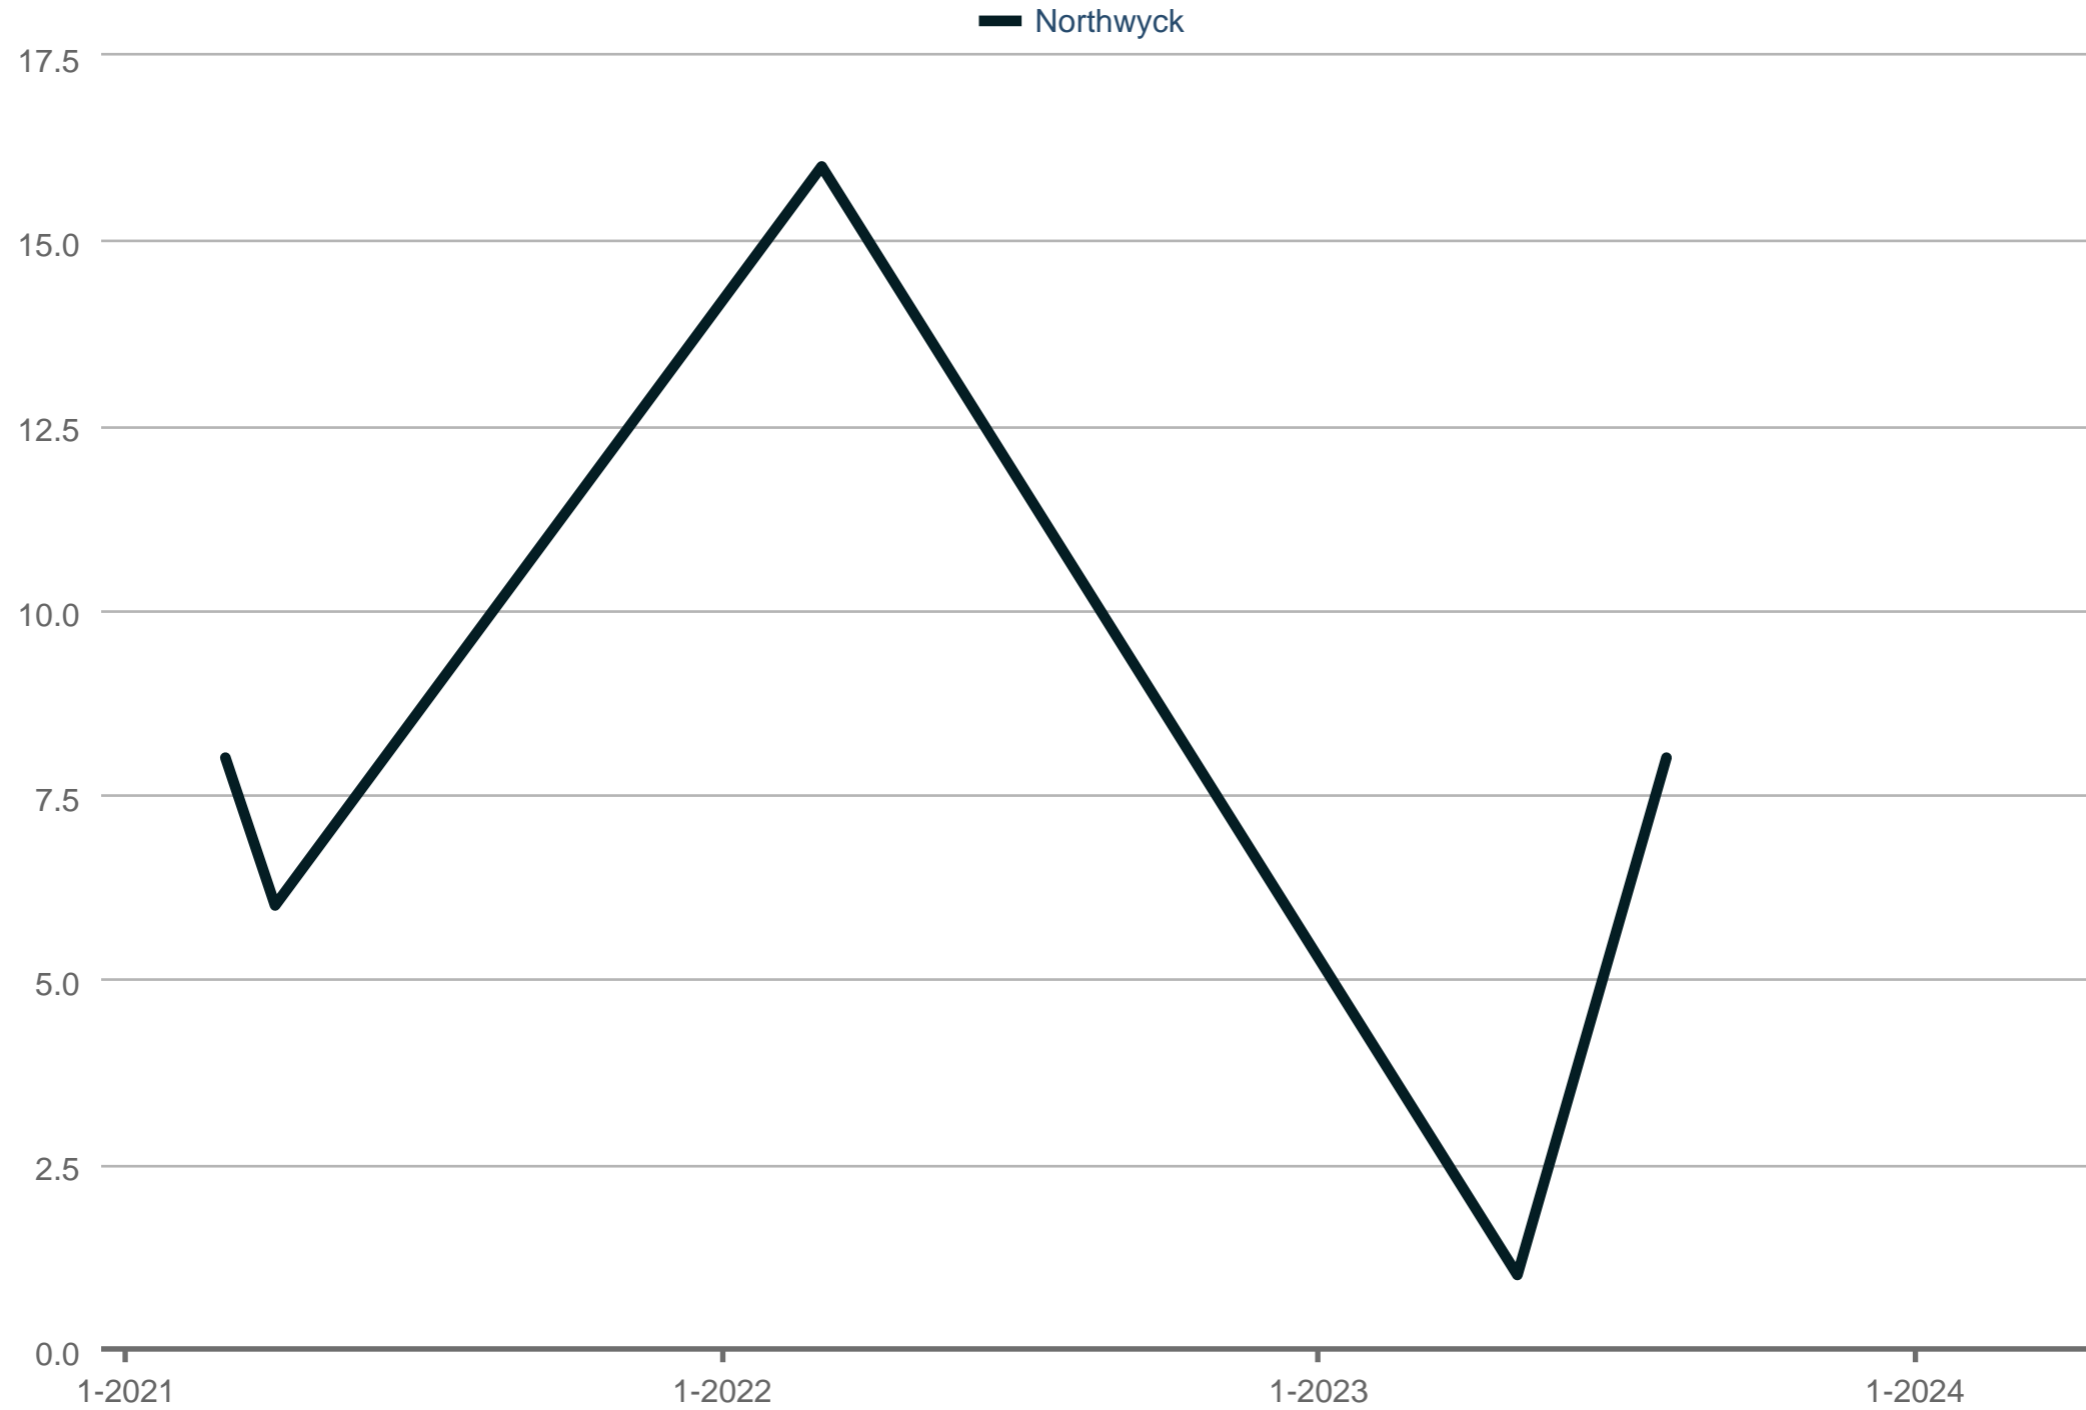

Average Showings to Pending

Northwyck

Each data point is one month of activity. Data is from May 6, 2024.