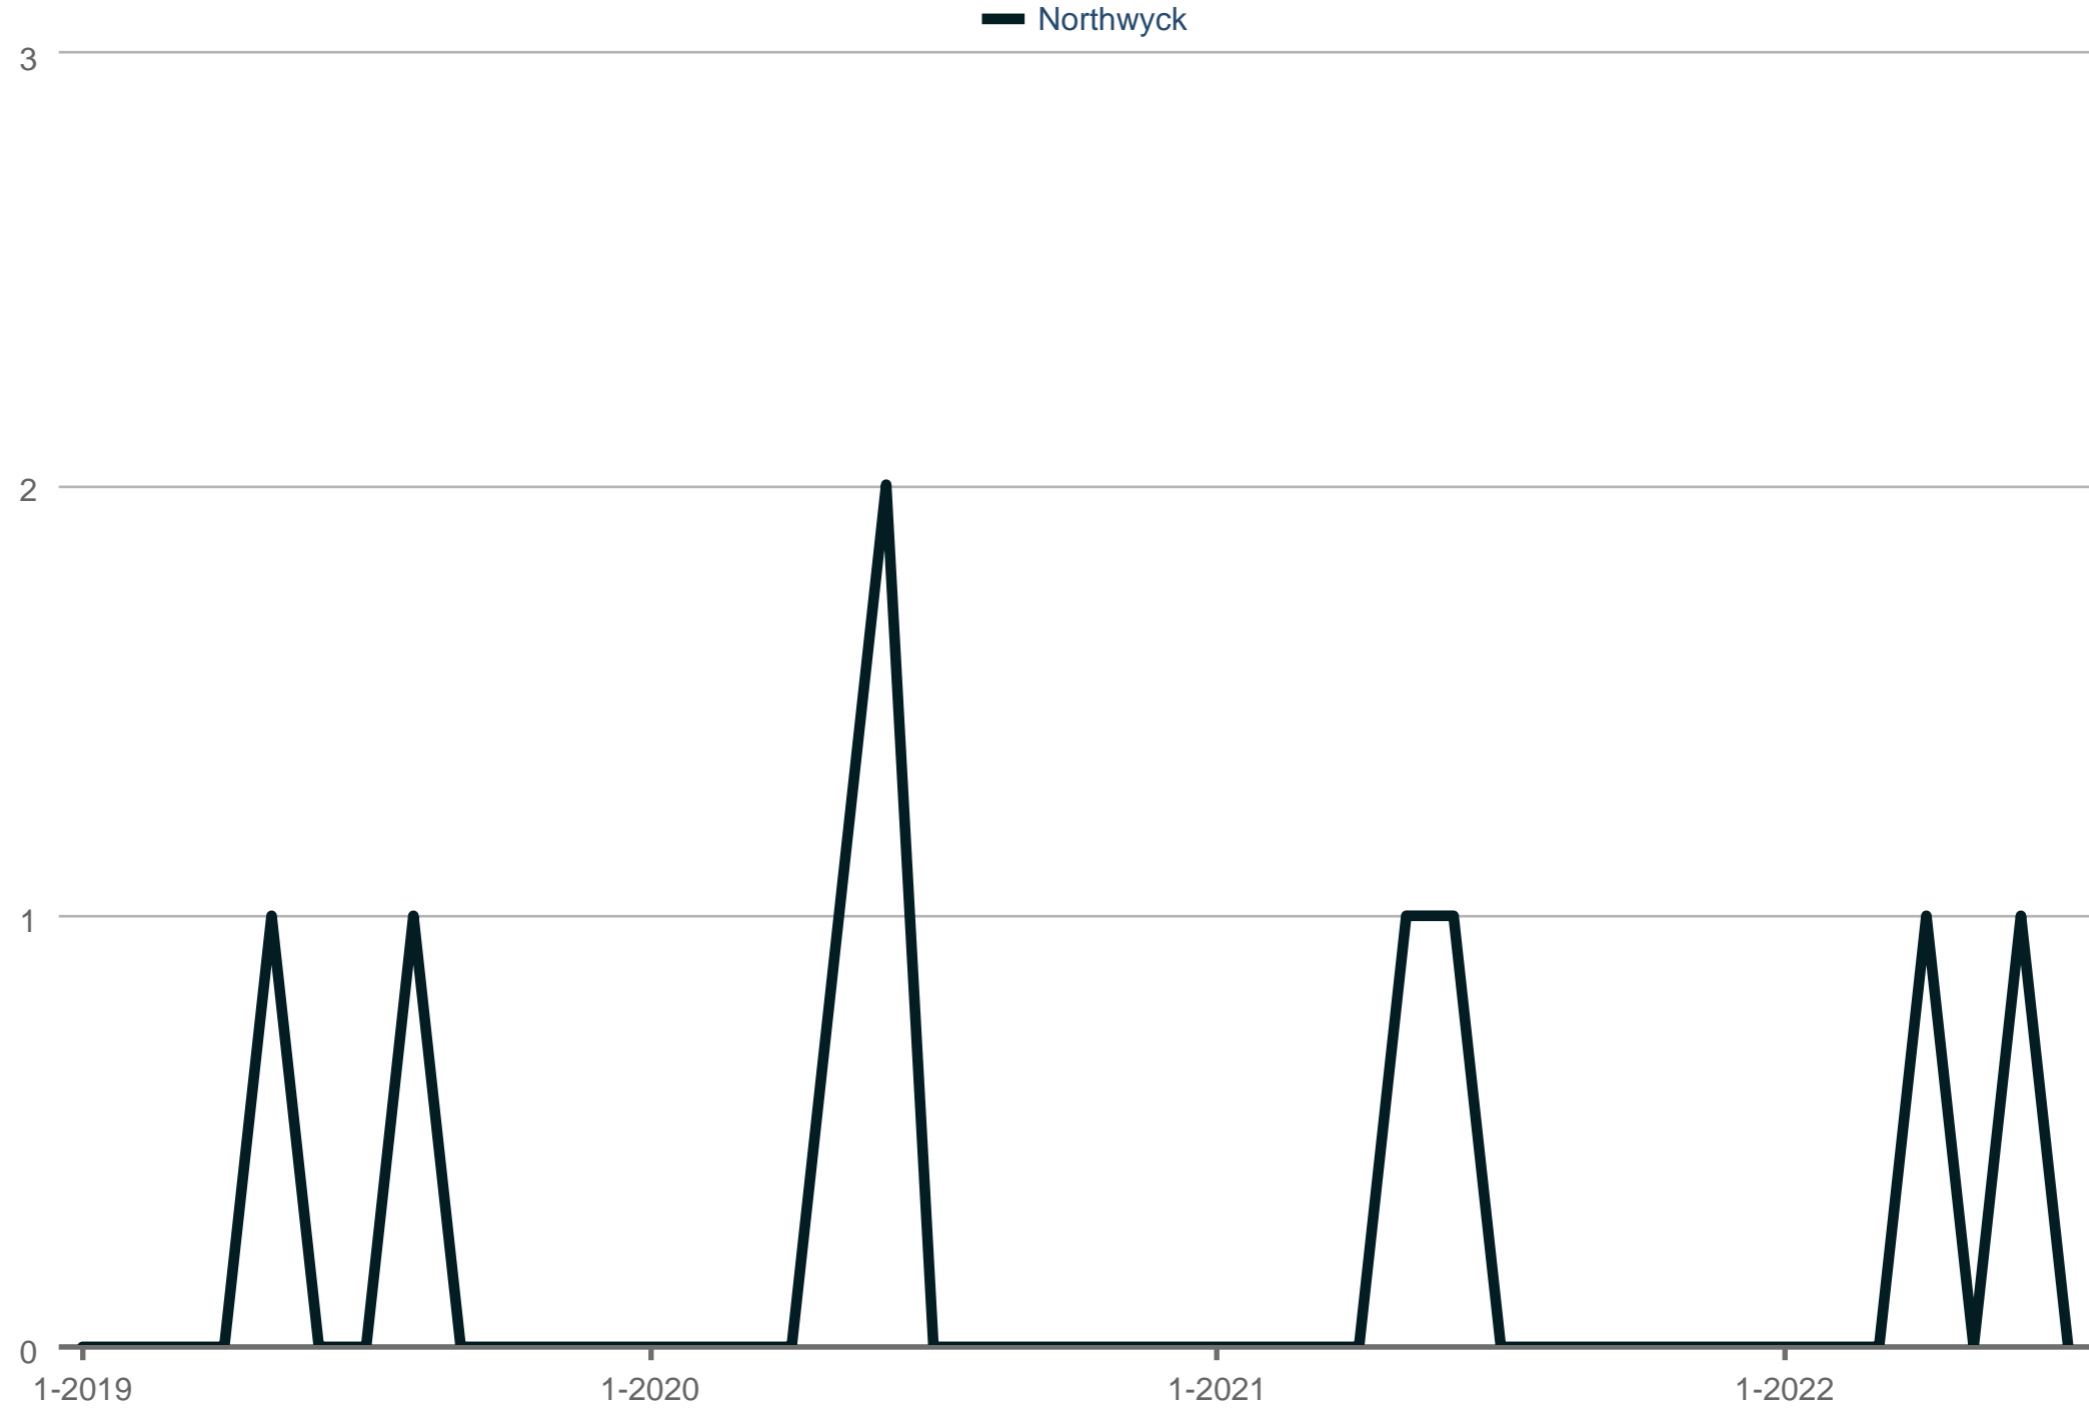

Closed Sales

Northwyck

Each data point is one month of activity. Data is from August 15, 2022.