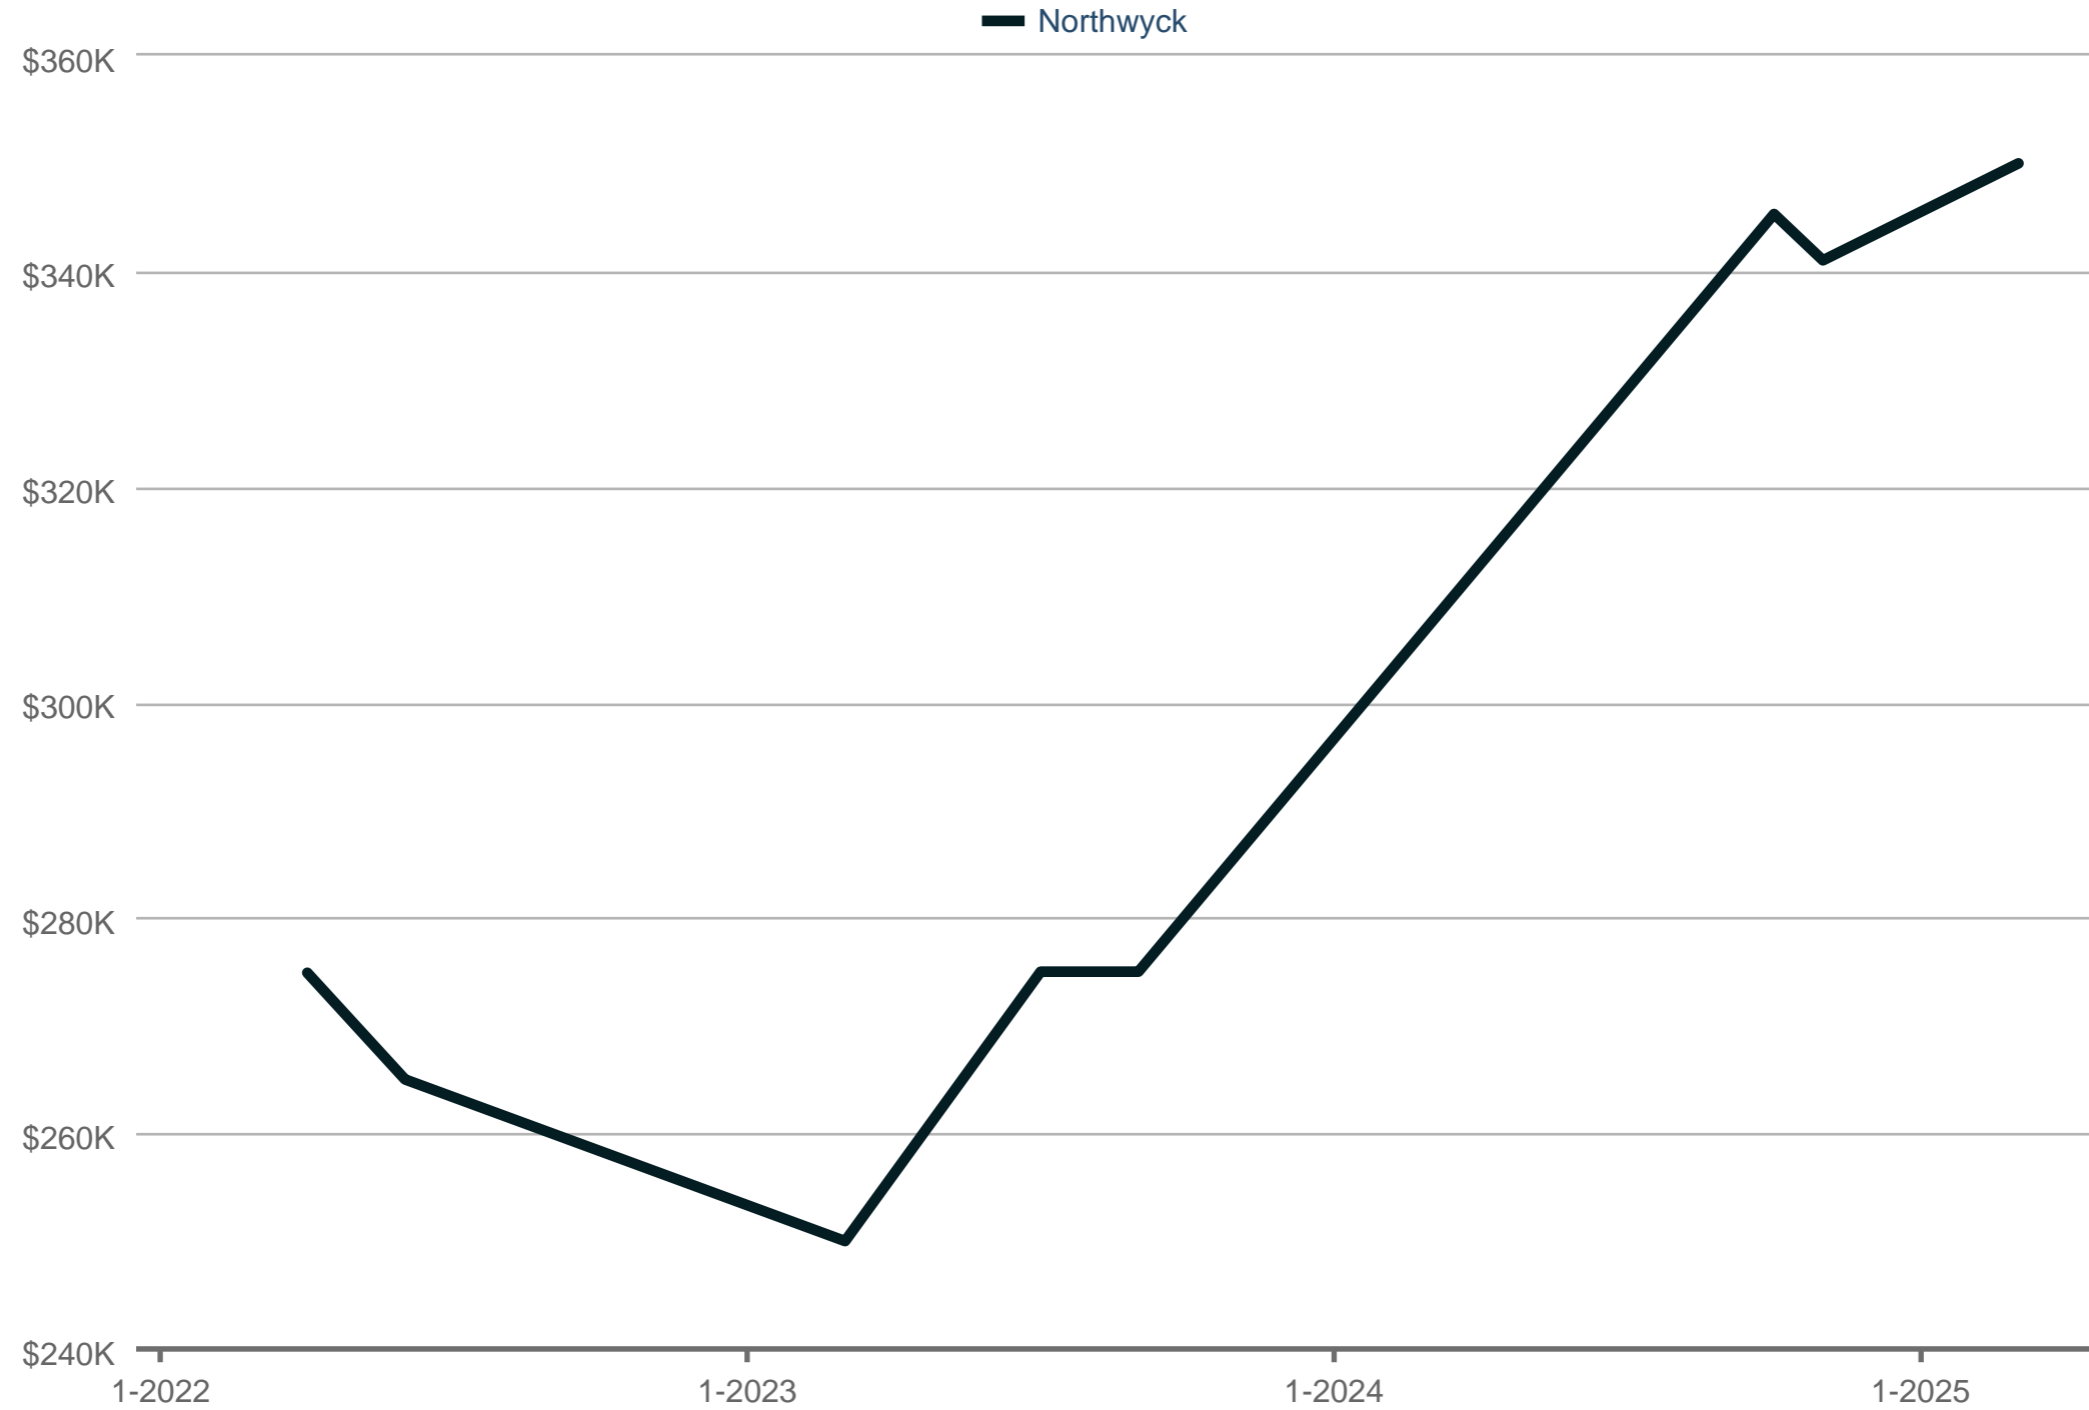

Dollar Volume of Closed Sales

Northwyck

Each data point is one month of activity. Data is from May 17, 2025.