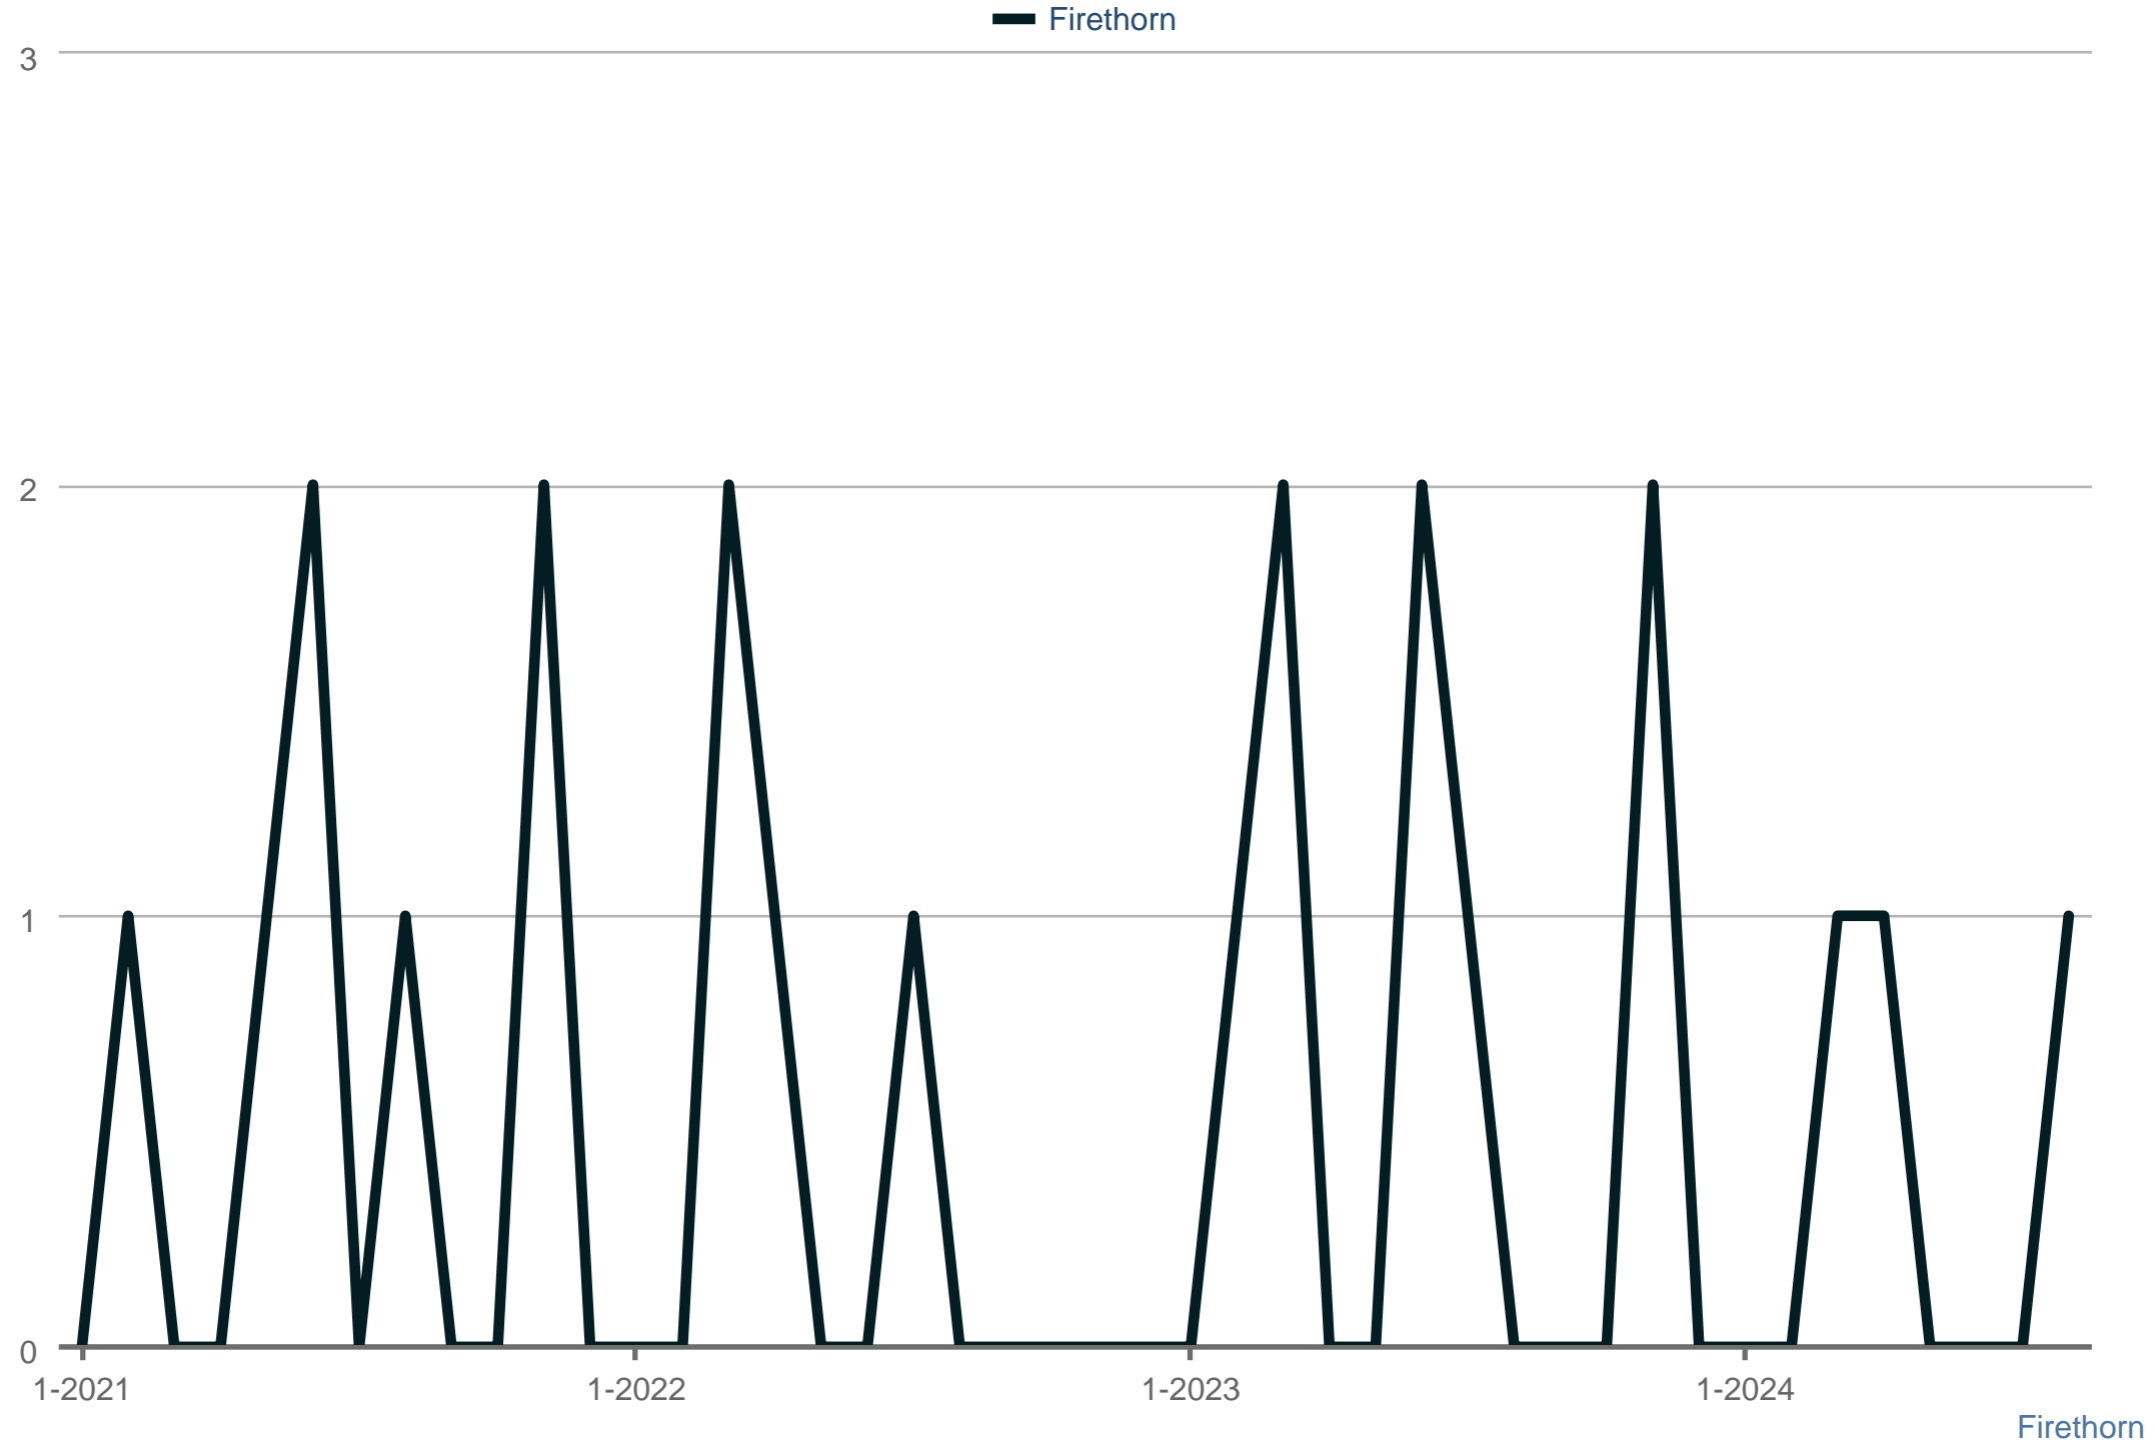

### New Listings

Each data point is one month of activity. Data is from September 3, 2024.