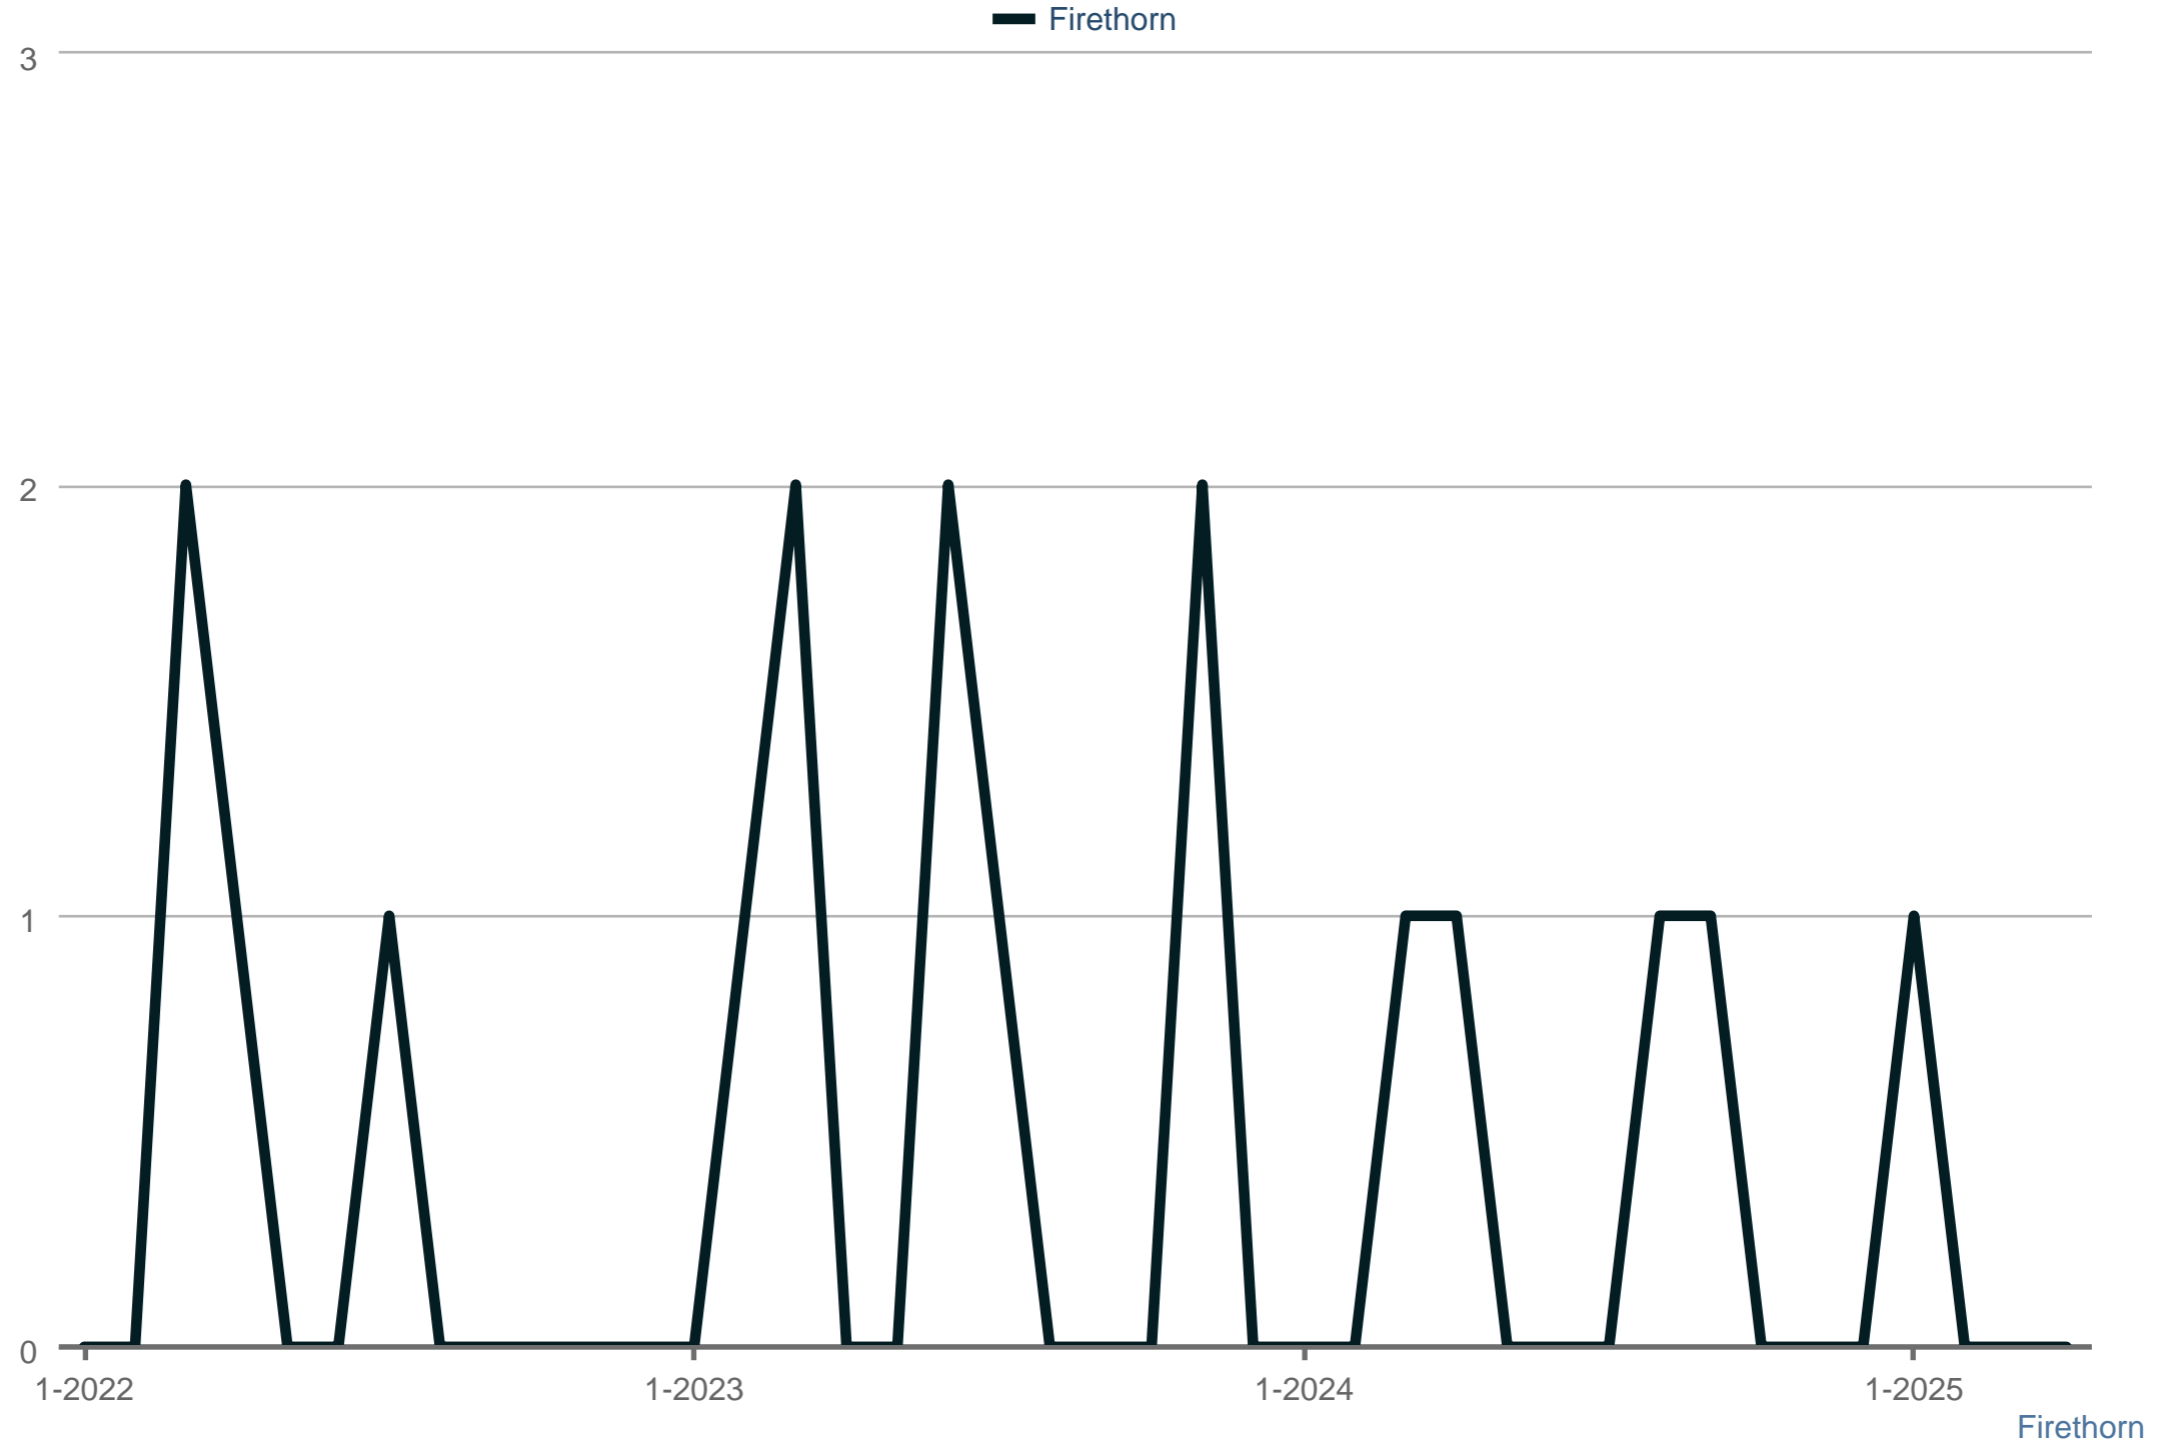

New Listings

Each data point is one month of activity. Data is from May 17, 2025.