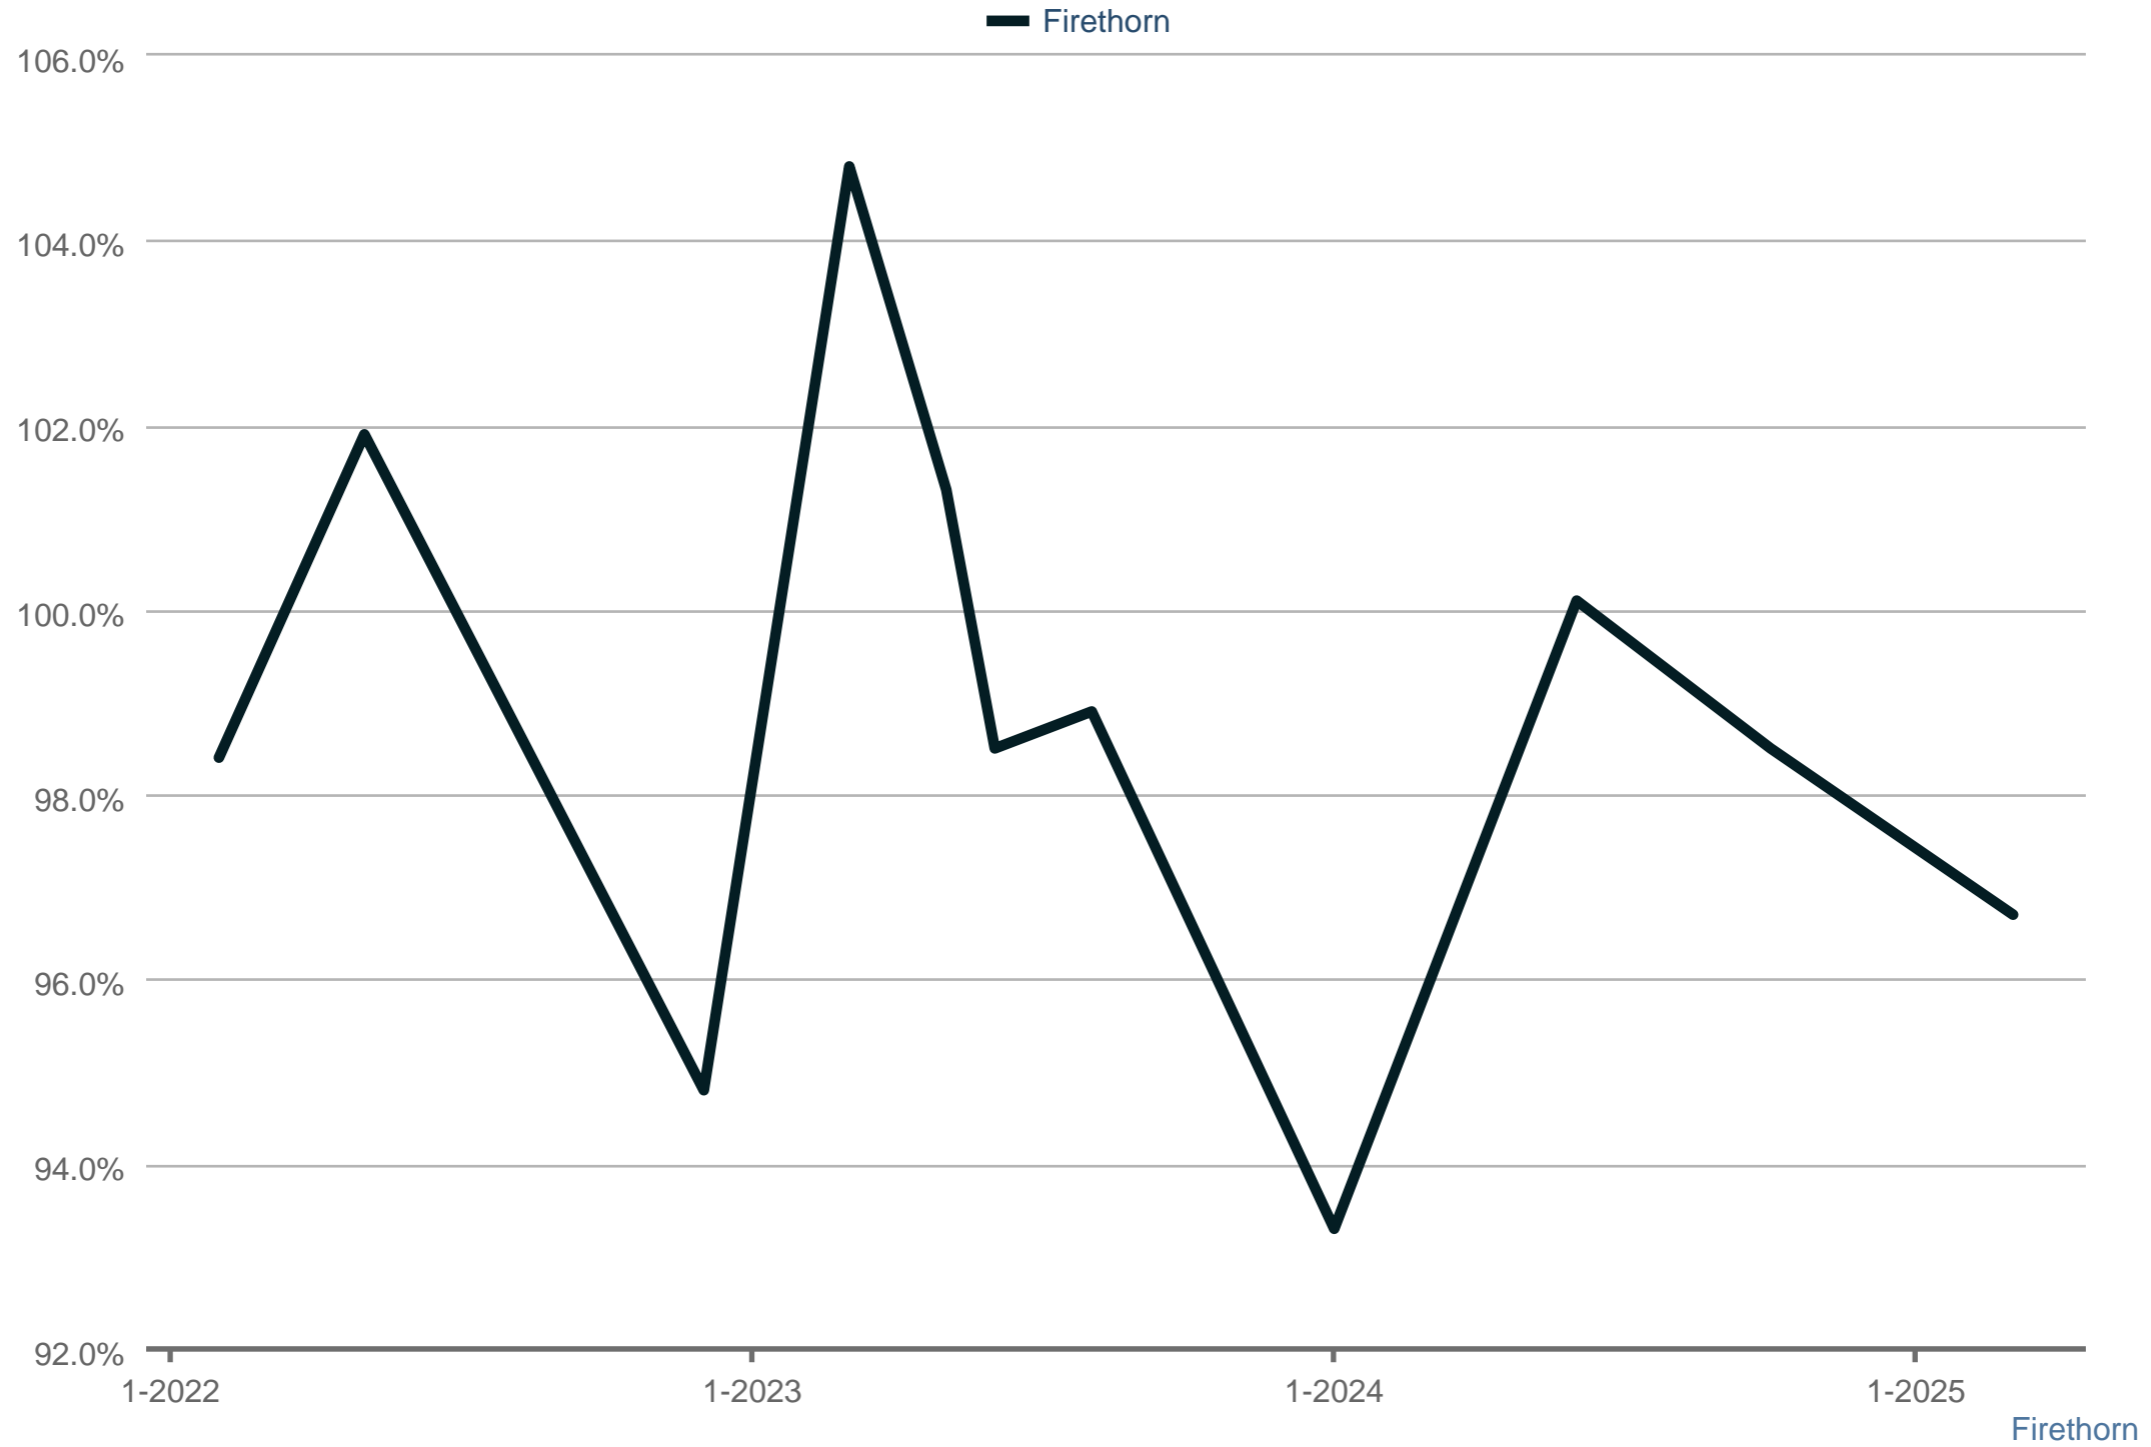

Average Percent of Last List Price

Each data point is one month of activity. Data is from May 17, 2025.