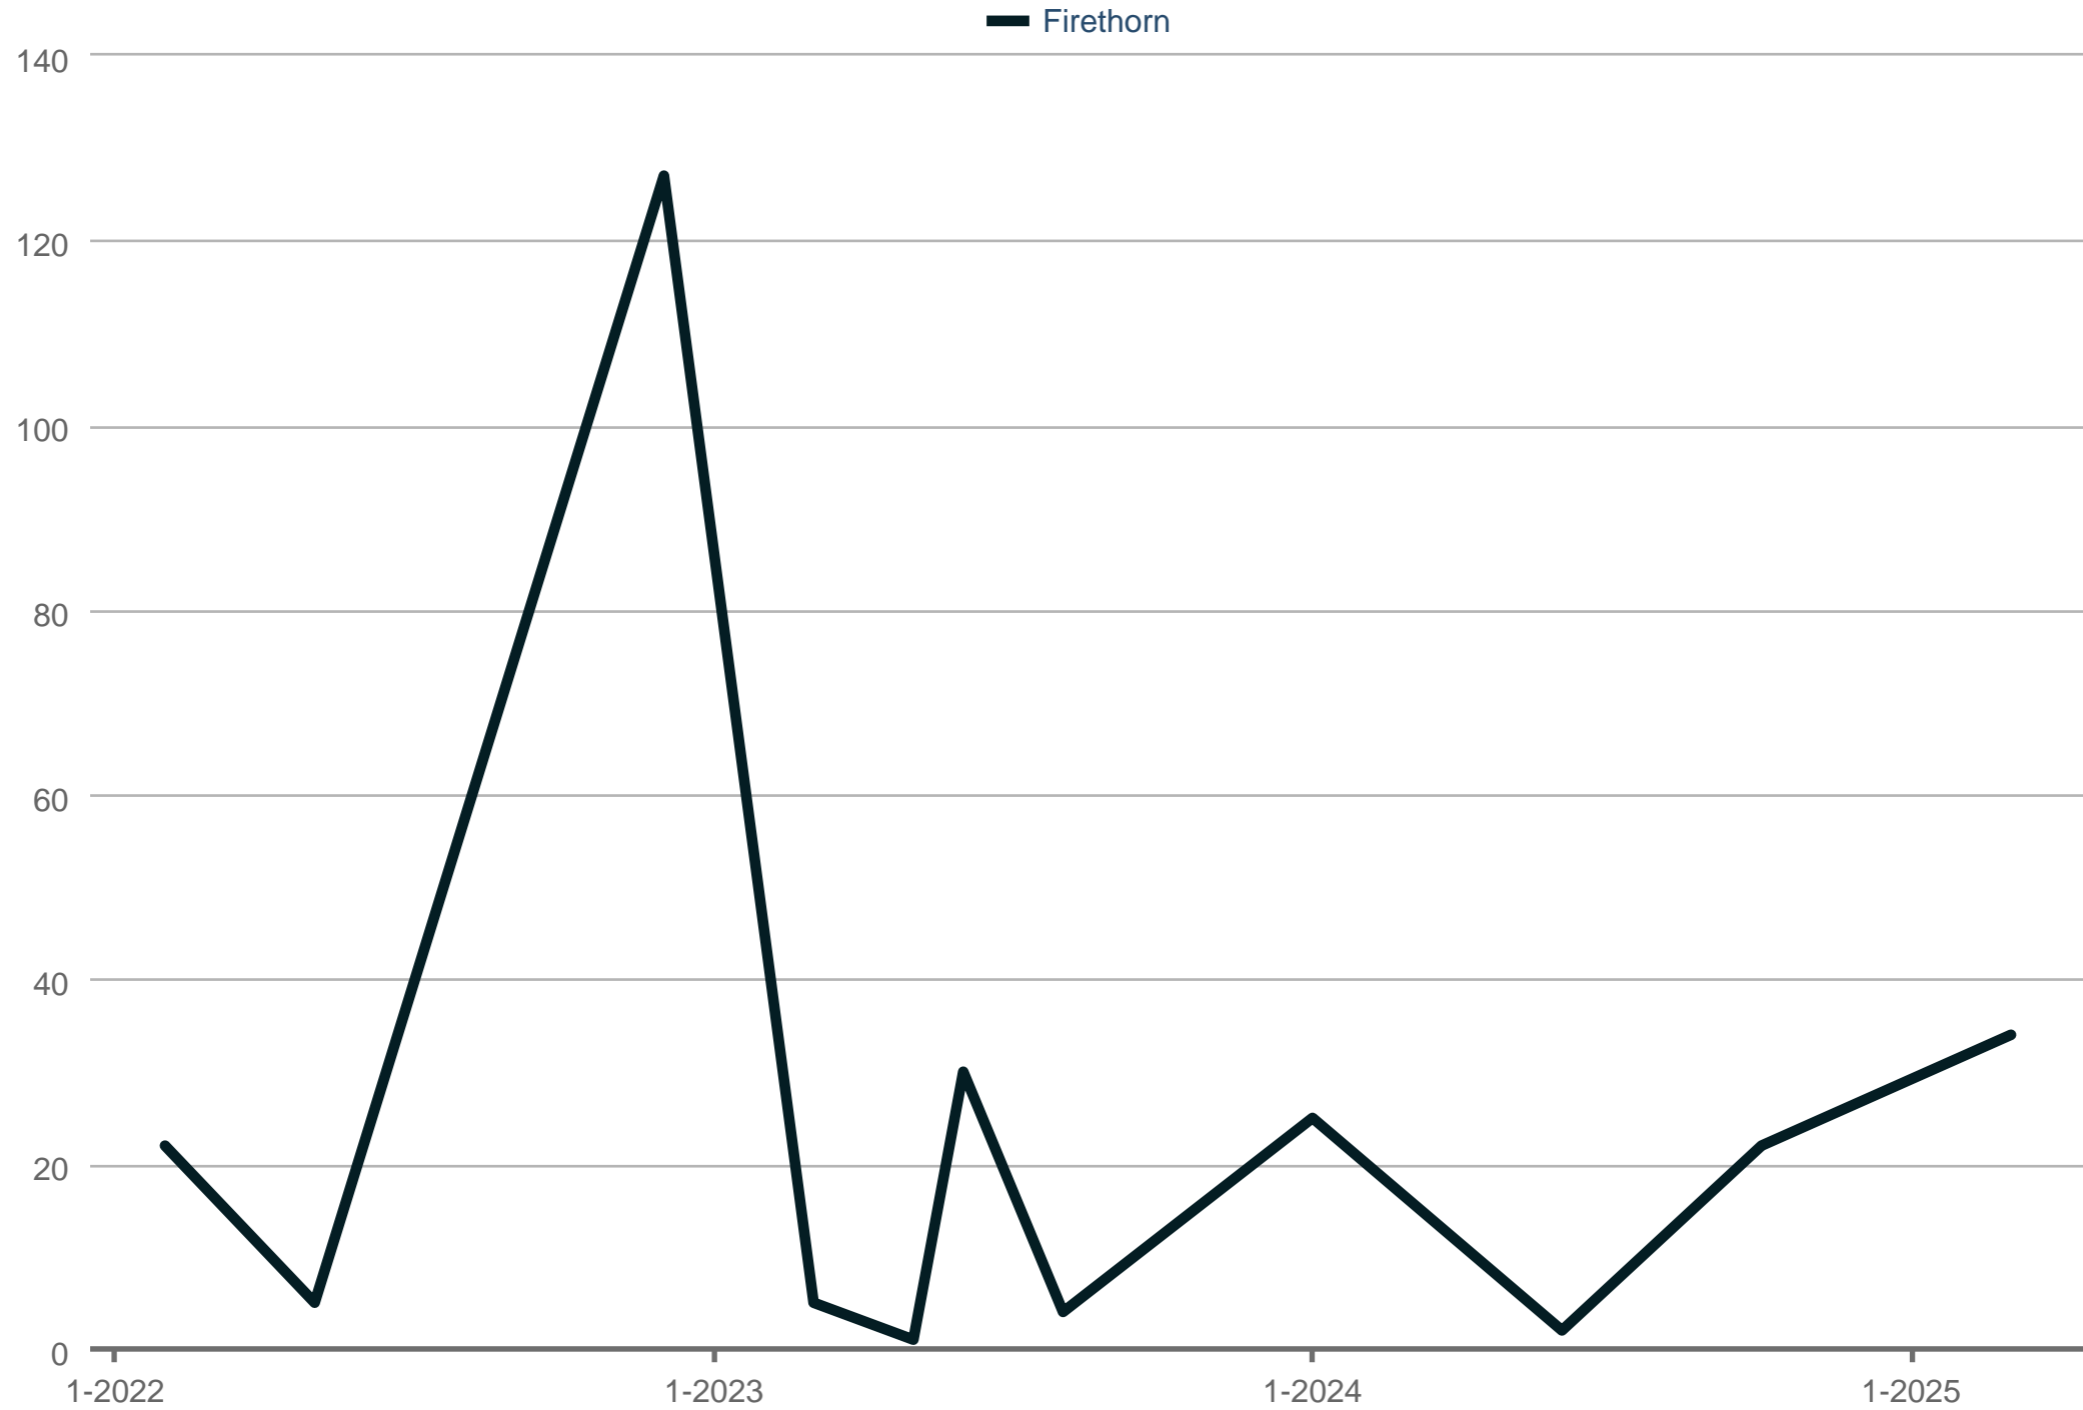

Average Days on Market

Firethorn

Each data point is one month of activity. Data is from May 17, 2025.